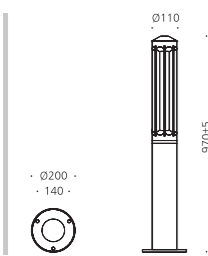

JIOB-442

SPECIFICATION

MODEL	POWER [W]	SOURCE	LED COLOR [K]	LUMEN [lm]	WEIGHT [kg]
JIOF-442	18W	LED FPL	4000K, 5700K		6.5kg

IP 54

DRAWING