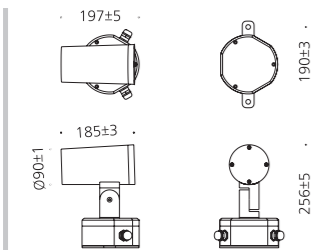

JIOF-951

SPECIFICATION

MODEL	POWER [W]	SOURCE	LED COLOR [K]	LUMEN [lm]	WEIGHT [kg]
JIOF-951	15W	COB	3000K, 4000K, 5000K	1124lm	3.5kg

DRAWING

CONFIGURE

- 알루미늄
- 강화유리
- SMPS내장
- 분체도장

BEAM ANGLE

OPTION

PAINTED