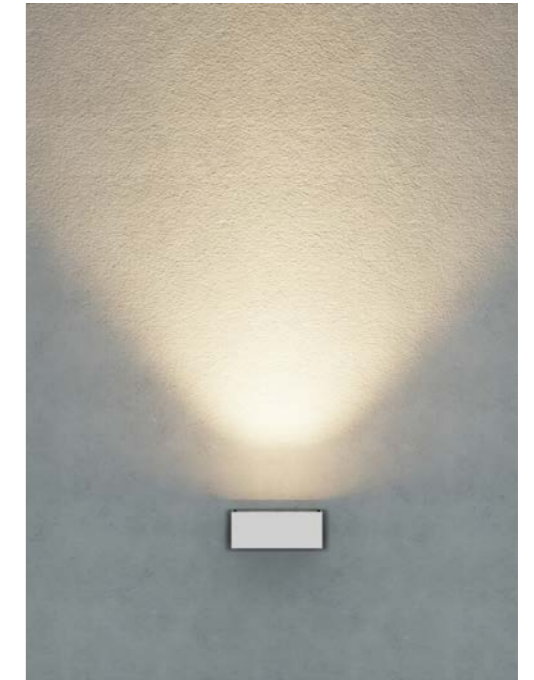

JIOW-120

SPECIFICATION

MODEL	POWER [W]	SOURCE	LED COLOR [K]	LUMEN [lm]	WEIGHT [kg]
JIOW-120-1	3W(x2)	LED	3000K, 4000K, 5000K		3.3kg
JIOW-120-2	3W(x2)	LED	3000K, 4000K, 5000K		3.3kg

IP 54

DRAWING

CONFIGURE

- 스틸
- 알루미늄
- 폴리카보네이트
- SMPS내장
- 분체도장

JIOW-122

SPECIFICATION

MODEL	POWER [W]	SOURCE	LED COLOR [K]	LUMEN [lm]	WEIGHT [kg]
JIOW-122	12W	LED	3000K, 4000K, 5000K		4.5kg

IP 54

DRAWING

CONFIGURE

- 알루미늄
- 강화유리
- SMPS내장
- 분체도장

JIOW-121

SPECIFICATION

MODEL	POWER [W]	SOURCE	LED COLOR [K]	LUMEN [lm]	WEIGHT [kg]
JIOW-121-1	25W	LED	3000K, 4000K, 5000K	1657lm	4.8kg
JIOW-121-2	50W	LED	3000K, 4000K, 5000K	3315lm	5.7kg

IP 54

DRAWING

CONFIGURE

- 스틸
- 아크릴
- SMPS내장
- 분체도장

BEAM ANGLE

JIOW-127

SPECIFICATION

MODEL	POWER [W]	SOURCE	LED COLOR [K]	LUMEN [lm]	WEIGHT [kg]
JIOW-127	15W	LED	3000K, 4000K, 5000K		4.5kg

IP 54

DRAWING

CONFIGURE

- 알루미늄
- 경질유리
- SMPS내장
- 분체도장