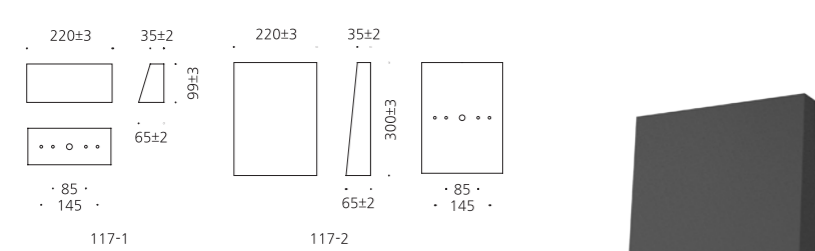

DRAWING

CONFIGURE BEAM ANGLE