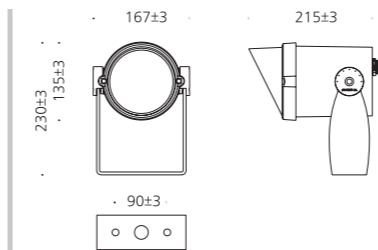

JIOF-959

SPECIFICATION

MODEL	POWER [W]	SOURCE	LED COLOR [K]	LUMEN [lm]	WEIGHT [kg]
JIOF-959	40W	COB	3000K, 4000K, 5000K	4778lm	6.2kg

DRAWING

CONFIGURE

- 알루미늄
- 강화유리
- SMPS내장
- 분체도장

BEAM ANGLE

PAINTED

JIOF-961

SPECIFICATION

MODEL	POWER [W]	SOURCE	LED COLOR [K]	LUMEN [lm]	WEIGHT [kg]
JIOF-961	15W	LED PAR30	2700K, 6500K	908lm	2.5kg

DRAWING

CONFIGURE

- 알루미늄
- 경질유리
- 분체도장

BEAM ANGLE

OPTION

PAINTED