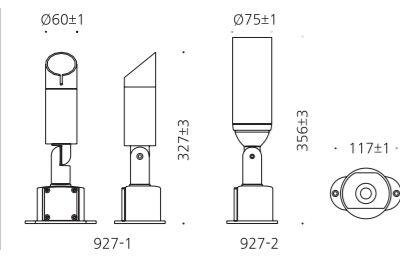

JIOF-927

SPECIFICATION

MODEL	POWER [W]	SOURCE	LED COLOR [K]	LUMEN [lm]	WEIGHT [kg]
JIOF-927-1	8W	AC COB	3000K, 4000K, 5000K		2.5kg
JIOF-927-2	15W	COB	3000K, 4000K, 5000K	1133lm	2.9kg

DRAWING