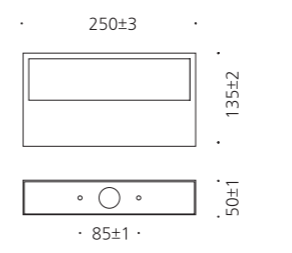

JIOW-813

SPECIFICATION

MODEL	POWER [W]	SOURCE	LED COLOR [K]	LUMEN [lm]	WEIGHT [kg]
JIOW-813	8W	LED Bulb	2700K, 6500K	200lm	1.5kg

IP 54

DRAWING

CONFIGURE

- 알루미늄
- 분체도장

JIOW-1006

SPECIFICATION

MODEL	POWER [W]	SOURCE	LED COLOR [K]	LUMEN [lm]	WEIGHT [kg]
JIOW-1006	12W	LED	3000K, 4000K, 5000K	360lm	2.0kg

IP 54

DRAWING

CONFIGURE BEAM ANGLE

- 스틸
- 아크릴
- SMPS내장
- 분체도장

JIOW-817

SPECIFICATION

MODEL	POWER [W]	SOURCE	LED COLOR [K]	LUMEN [lm]	WEIGHT [kg]
JIOW-817	8W	LED Bulb	2700K, 6500K	240lm	1.4kg

IP 65

DRAWING

CONFIGURE

- 알루미늄
- 아크릴
- 분체도장

JIOW-1007

SPECIFICATION

MODEL	POWER [W]	SOURCE	LED COLOR [K]	LUMEN [lm]	WEIGHT [kg]
JIOW-1007	12W	LED	3000K, 4000K, 5000K	360lm	2.0kg

IP 54

DRAWING

CONFIGURE BEAM ANGLE

- 스틸
- 아크릴
- SMPS내장
- 분체도장