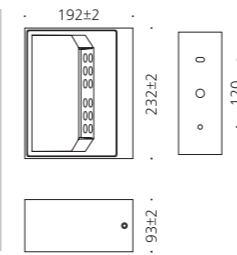

DRAWING

CONFIGURE

- 알루미늄
- 강화유리
- SMPS내장
- 분체도장