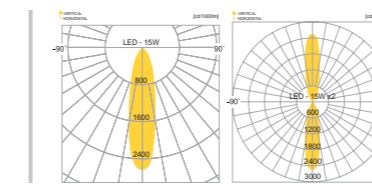

BEAM ANGLE

한림대 강남성심병원