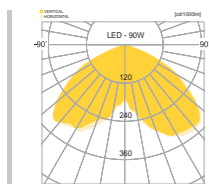

BEAM ANGLE

PAINTED

- METAL GRAY