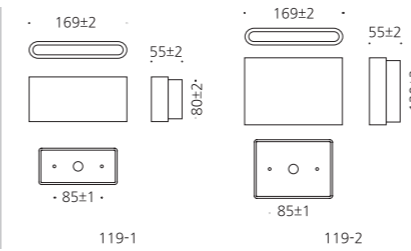

DRAWING

CONFIGURE

알루미늄 (Aluminum)
아크릴 (Acrylic)
SMPS내장 (SMPS built-in)
분체도장 (Powder coating)