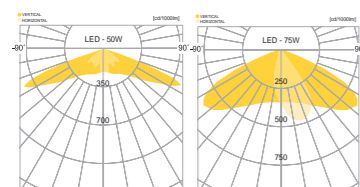

BEAM ANGLE

PAINTED

- METAL GRAY