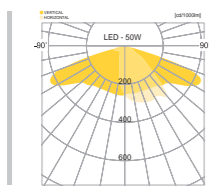

BEAM ANGLE

PAINTED

- METAL GRAY