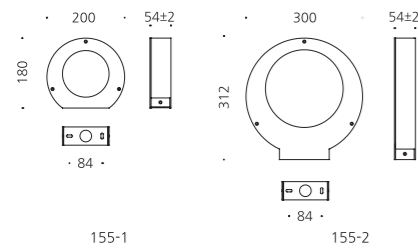

JIOW-155

SPECIFICATION

MODEL	POWER [W]	SOURCE	LED COLOR [K]	LUMEN [lm]	WEIGHT [kg]
JIOW-155-1	10W	COB	3000K, 4000K, 5000K	448lm	1.5kg
JIOW-155-2	20W	COB	3000K, 4000K, 5000K	448lm	1.5kg

IP 54

DRAWING

CONFIGURE

- 스틸
- 광확산PC
- SMPS내장
- 분체도장