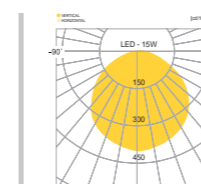

CONFIGURE BEAM ANGLE

- 알루미늄
- 아크릴
- SMPS내장
- 분체도장