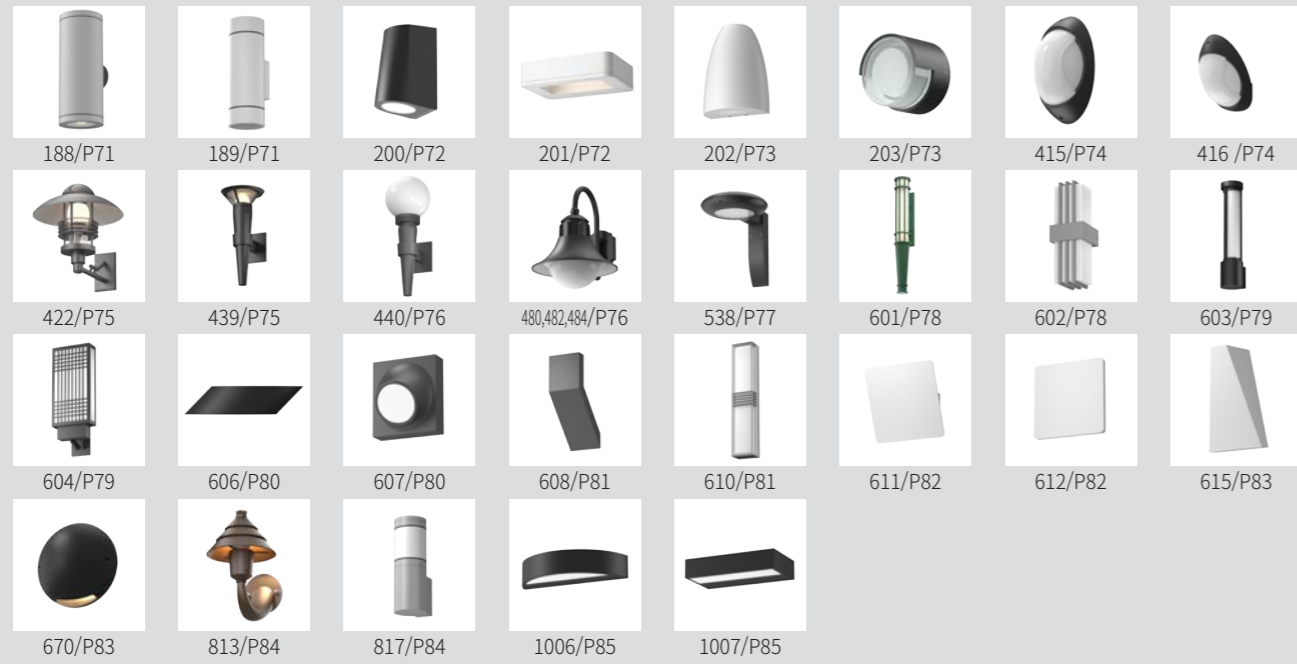

Ceiling Light, Pendant

Location Light

Inground light

Beacon Light

Bollard Light