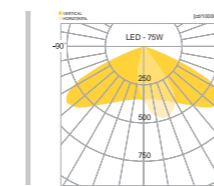

BEAM ANGLE

PAINTED

- METAL GRAY