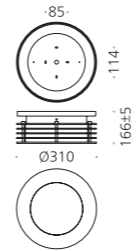

JIOC-116

SPECIFICATION

MODEL	POWER [W]	SOURCE	LED COLOR [K]	LUMEN [lm]	WEIGHT [kg]
JIOC-116-1	6W	LED	3000K, 4000K, 5000K	251lm	1.5kg
JIOC-116-2	6W	LED	3000K, 4000K, 5000K	251lm	1.0kg

IP 54

DRAWING

CONFIGURE BEAM ANGLE

- 알루미늄
- 아크릴
- SMPS내장
- 분체도장

JIOC-125

SPECIFICATION

MODEL	POWER [W]	SOURCE	LED COLOR [K]	LUMEN [lm]	WEIGHT [kg]
JIOC-125	25W	LED	3000K, 4000K, 5000K	875lm	4.5kg

IP 54

DRAWING

CONFIGURE BEAM ANGLE

- 알루미늄
- 아크릴
- SMPS내장
- 분체도장

JIOC-124

SPECIFICATION

MODEL	POWER [W]	SOURCE	LED COLOR [K]	LUMEN [lm]	WEIGHT [kg]
JIOC-124-1	6W	LED	3000K, 4000K, 5000K	165lm	0.5kg
JIOC-124-2	15W	LED	3000K, 4000K, 5000K	515lm	0.7kg
JIOC-124-3	25W	LED	3000K, 4000K, 5000K	840lm	0.8kg

IP 65

DRAWING

CONFIGURE BEAM ANGLE

- 알루미늄
- 아크릴
- SMPS내장
- 분체도장

JIOC-126

SPECIFICATION

MODEL	POWER [W]	SOURCE	LED COLOR [K]	LUMEN [lm]	WEIGHT [kg]
JIOC-126	15W	LED	3000K, 4000K, 5000K	525lm	4.5kg

IP 54

DRAWING

CONFIGURE BEAM ANGLE

- 알루미늄
- 아크릴
- SMPS내장
- 분체도장