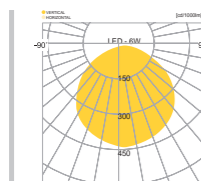

CONFIGURE BEAM ANGLE

- 스틸
- 아크릴
- SMPS내장
- 분체도장