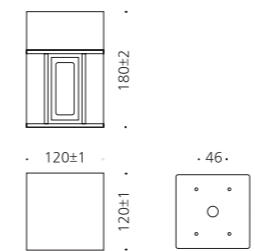

DRAWING

CONFIGURE

- 알루미늄
- 폴리카보네이트
- SMPS내장
- 분체도장