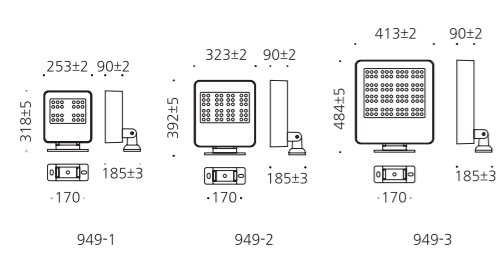

JIOF-949

SPECIFICATION

MODEL	POWER [W]	SOURCE	LED COLOR [K]	LUMEN [lm]	WEIGHT [kg]
JIOF-949-1	24W	LED	3000K, 4000K, 5000K	2102lm	7.0kg
JIOF-949-2	48W	LED	3000K, 4000K, 5000K	3984lm	10kg
JIOF-949-3	96W	LED	3000K, 4000K, 5000K	7968lm	15kg

DRAWING