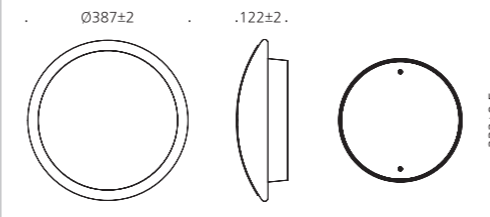

DRAWING

CONFIGURE

- 알루미늄
- 경질유리
- SMPS내장
- 분체도장