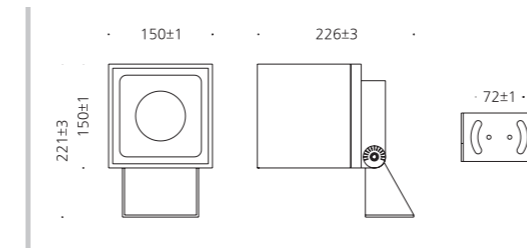

DRAWING

CONFIGURE

- 알루미늄
- 강화유리
- SMPS내장
- 분체도장

BEAM ANGLE

OPTION

PAINTED