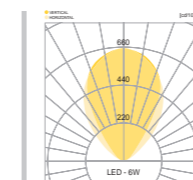

JIOW-606

SPECIFICATION

MODEL	POWER [W]	SOURCE	LED COLOR [K]	LUMEN [lm]	WEIGHT [kg]
JIOW-606	4W(x2)	LED	3000K, 4000K, 5000K	320lm(양방향)	3.2kg

IP 54

DRAWING

CONFIGURE

스틸
아크릴
SMPS내장
분체도장

JIOW-608

SPECIFICATION

MODEL	POWER [W]	SOURCE	LED COLOR [K]	LUMEN [lm]	WEIGHT [kg]
JIOW-608	6W	LED	3000K, 4000K, 5000K	168lm	2.2kg

IP 54

DRAWING

CONFIGURE

알루미늄
아크릴
SMPS내장
분체도장

BEAM ANGLE

JIOW-607

SPECIFICATION

MODEL	POWER [W]	SOURCE	LED COLOR [K]	LUMEN [lm]	WEIGHT [kg]
JIOW-607	6W	LED	3000K, 4000K, 5000K	168lm	2.2kg

IP 54

DRAWING

CONFIGURE

알루미늄
아크릴
SMPS내장
분체도장

BEAM ANGLE

JIOW-610

SPECIFICATION

MODEL	POWER [W]	SOURCE	LED COLOR [K]	LUMEN [lm]	WEIGHT [kg]
JIOW-610	36W	LED FPL	4000K, 5700K		15kg

IP 54

DRAWING

CONFIGURE

스테인레스 스틸
아크릴
SMPS내장
분체도장

대구 수성SK리더스뷰