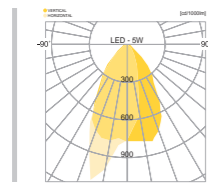

CONFIGURE BEAM ANGLE

알루미늄
아크릴
SMPS내장
분체도장