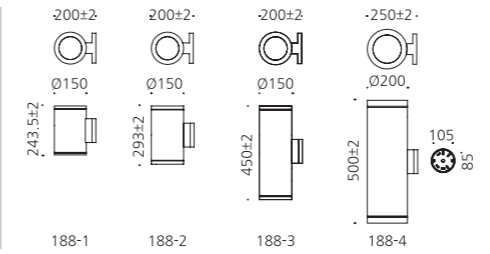

JIOW-179

SPECIFICATION

MODEL	POWER [W]	SOURCE	LED COLOR [K]	LUMEN [lm]	WEIGHT [kg]
JIOW-179	12W	LED	3000K, 4000K, 5000K	490lm	1.0kg

DRAWING

CONFIGURE

알루미늄
강화유리
SMPS내장
분체도장

BEAM ANGLE

JIOW-188

SPECIFICATION

MODEL	POWER [W]	SOURCE	LED COLOR [K]	LUMEN [lm]	WEIGHT [kg]
JIOW-188-1	15W	LED PAR30	2700K, 6500K	897lm	2.5kg
JIOW-188-2	15W(x2)	LED PAR30	2700K, 6500K	897lm(양방향)	3.8kg
JIOW-188-3	32W(x2)	LED PAR30L	3000K, 5700K	2400lm(양방향)	4.6kg
JIOW-188-4	32W(x2)	LED PAR30L	3000K, 5700K	2400lm(양방향)	6.9kg

DRAWING

CONFIGURE

알루미늄
강화유리
분체도장

BEAM ANGLE

JIOW-186

SPECIFICATION

MODEL	POWER [W]	SOURCE	LED COLOR [K]	LUMEN [lm]	WEIGHT [kg]
JIOW-186	18W	LED	3000K, 4000K, 5000K	1440lm	7.0kg

DRAWING

CONFIGURE

알루미늄
강화유리
SMPS내장
분체도장

BEAM ANGLE

JIOW-189

SPECIFICATION

MODEL	POWER [W]	SOURCE	LED COLOR [K]	LUMEN [lm]	WEIGHT [kg]
JIOW-189-1	8W	LED PAR20	2700K, 6500K	468lm	1.5kg
JIOW-189-2	8W(x2)	LED PAR20	2700K, 6500K	468lm(양방향)	2.0kg

DRAWING

CONFIGURE

알루미늄
강화유리
분체도장

BEAM ANGLE