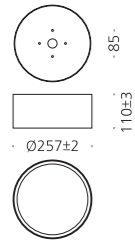

JIOC-1004

SPECIFICATION

MODEL	POWER [W]	SOURCE	LED COLOR [K]	LUMEN [lm]	WEIGHT [kg]
JIOC-1004	15W	LED	3000K, 4000K, 5000K	525lm	3.5kg

IP 65

DRAWING