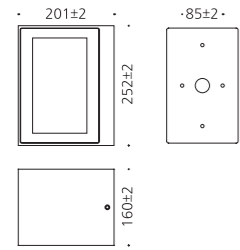

JIOW-156

SPECIFICATION

MODEL	POWER [W]	SOURCE	LED COLOR [K]	LUMEN [lm]	WEIGHT [kg]
JIOW-156-1	24W	LED	3000K, 4000K, 5000K	1440lm	6.7kg
JIOW-156-2	24W(x2)	LED	3000K, 4000K, 5000K	1440lm(양방향)	6.7kg

DRAWING