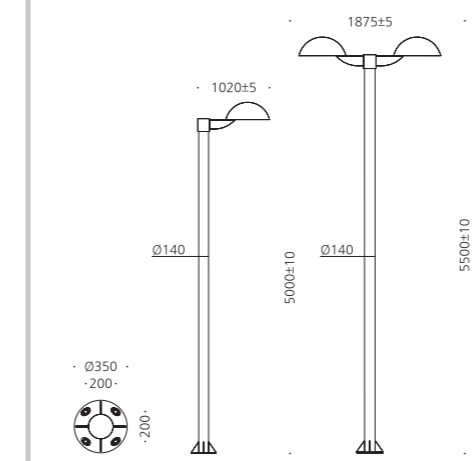

DRAWING

CONFIGURE

- 알루미늄
- 스틸폴
- SMPS내장
- 분체도장

BEAM ANGLE

PAINTED

- METAL GRAY