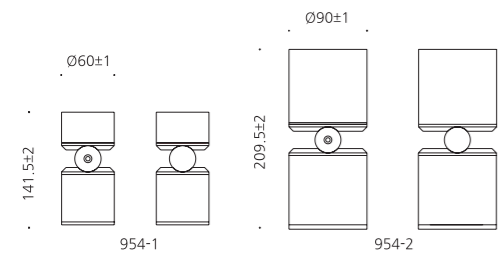

JIOF-954

SPECIFICATION

MODEL	POWER [W]	SOURCE	LED COLOR [K]	LUMEN [lm]	WEIGHT [kg]
JIOF-954-1	8W	AC COB	3000K, 4000K, 5000K		1.3kg
JIOF-954-2	15W	AC COB	3000K, 4000K, 5000K		2.0kg

IP 66

DRAWING

CONFIGURE

알루미늄
강화유리
분체도장

BEAM ANGLE

OPTION

PAINTED