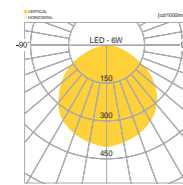

CONFIGURE BEAM ANGLE

- 알루미늄
- 아크릴
- SMPS내장
- 분체도장

대구 대구무역회관