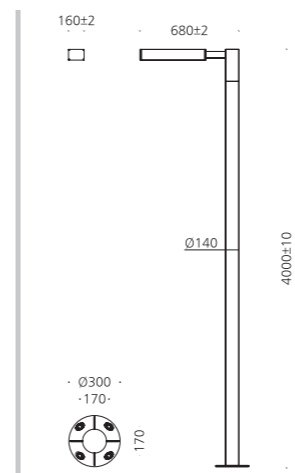

DRAWING

CONFIGURE

- 알루미늄
- 스틸폴
- SMPS내장
- 분체도장

BEAM ANGLE

PAINTED

- DARK GRAY