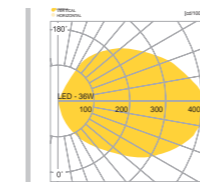

BEAM ANGLE

PAINTED

■ DARK GRAY