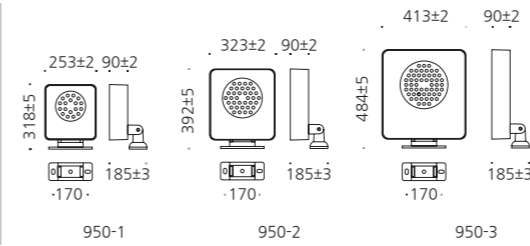

JIOF-949

SPECIFICATION

MODEL	POWER [W]	SOURCE	LED COLOR [K]	LUMEN [lm]	WEIGHT [kg]
JIOF-949-1	24W	LED	3000K, 4000K, 5000K	2102lm	7.0kg
JIOF-949-2	48W	LED	3000K, 4000K, 5000K	3984lm	10kg
JIOF-949-3	96W	LED	3000K, 4000K, 5000K	7968lm	15kg

DRAWING

CONFIGURE

- 알루미늄
- 강화유리
- SMPS내장
- 분체도장

BEAM ANGLE

OPTION

PAINTED

JIOF-950

SPECIFICATION

MODEL	POWER [W]	SOURCE	LED COLOR [K]	LUMEN [lm]	WEIGHT [kg]
JIOF-950-1	18W	LED	3000K, 4000K, 5000K	1530lm	7.0kg
JIOF-950-2	36W	LED	3000K, 4000K, 5000K	3060lm	10kg
JIOF-950-3	80W	LED	3000K, 4000K, 5000K	6400lm	15kg

DRAWING

CONFIGURE

- 알루미늄
- 강화유리
- SMPS내장
- 분체도장

BEAM ANGLE

OPTION

PAINTED