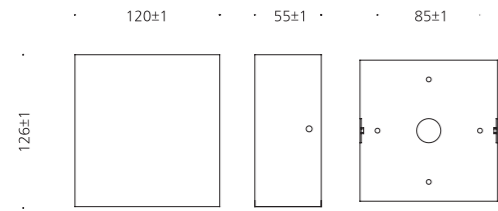

JIOW-111

SPECIFICATION

MODEL	POWER [W]	SOURCE	LED COLOR [K]	LUMEN [lm]	WEIGHT [kg]
JIOW-111	5W	LED	3000K, 4000K, 5000K	108lm	1.0kg

IP 54

DRAWING

CONFIGURE BEAM ANGLE

알루미늄
아크릴
SMPS내장
분체도장

JIOW-112

SPECIFICATION

MODEL	POWER [W]	SOURCE	LED COLOR [K]	LUMEN [lm]	WEIGHT [kg]
JIOW-112	12W	LED	3000K, 4000K, 5000K	420lm	3.0kg

IP 54