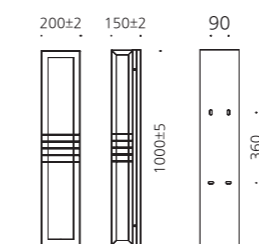

JIOW-606

SPECIFICATION

MODEL	POWER [W]	SOURCE	LED COLOR [K]	LUMEN [lm]	WEIGHT [kg]
JIOW-606	4W(x2)	LED	3000K, 4000K, 5000K	320lm(양방향)	3.2kg

IP 54

DRAWING

CONFIGURE

스틸
아크릴
SMPS내장
분체도장

JIOW-608

SPECIFICATION

MODEL	POWER [W]	SOURCE	LED COLOR [K]	LUMEN [lm]	WEIGHT [kg]
JIOW-608	6W	LED	3000K, 4000K, 5000K	168lm	2.2kg

IP 54

DRAWING

CONFIGURE

알루미늄
아크릴
SMPS내장
분체도장

BEAM ANGLE

JIOW-607

SPECIFICATION

MODEL	POWER [W]	SOURCE	LED COLOR [K]	LUMEN [lm]	WEIGHT [kg]
JIOW-607	6W	LED	3000K, 4000K, 5000K	168lm	2.2kg

IP 54

DRAWING

CONFIGURE

알루미늄
아크릴
SMPS내장
분체도장

BEAM ANGLE

JIOW-610

SPECIFICATION

MODEL	POWER [W]	SOURCE	LED COLOR [K]	LUMEN [lm]	WEIGHT [kg]
JIOW-610	36W	LED FPL	4000K, 5700K		15kg

IP 54

DRAWING

CONFIGURE

스테인레스 스틸
아크릴
SMPS내장
분체도장

대구 수성SK리더스뷰