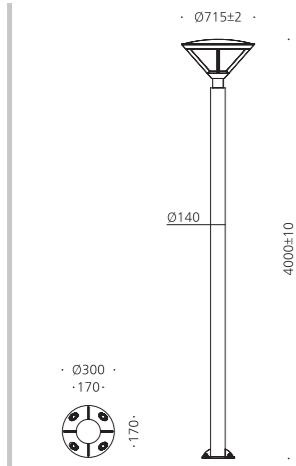

JIOP-518

SPECIFICATION

MODEL	POWER [W]	SOURCE	LED COLOR [K]	LUMEN [lm]	WEIGHT [kg]
JIOP-518	100W	LED	3000K, 4000K, 5000K	11500lm	18kg(헤드)

DRAWING

CONFIGURE

- 알루미늄
- 아크릴
- 스틸폴
- SMPS내장
- 분체도장

BEAM ANGLE

PAINTED

- METAL GRAY