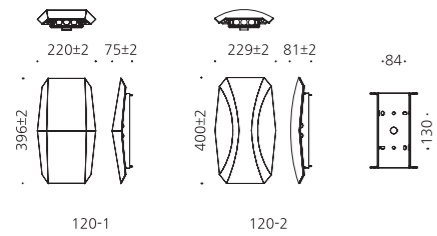

JIOW-120

SPECIFICATION

MODEL	POWER [W]	SOURCE	LED COLOR [K]	LUMEN [lm]	WEIGHT [kg]
JIOW-120-1	3W(x2)	LED	3000K, 4000K, 5000K		3.3kg
JIOW-120-2	3W(x2)	LED	3000K, 4000K, 5000K		3.3kg

IP 54

DRAWING

CONFIGURE

- 스틸
- 알루미늄
- 폴리카보네이트
- SMPS내장
- 분체도장