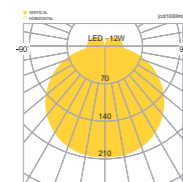

CONFIGURE BEAM ANGLE

- 알루미늄
- 경질유리
- SMPS내장
- 분체도장