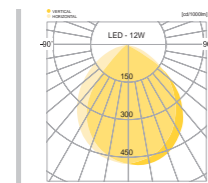

BEAM ANGLE

시흥 장현금강펜터리움