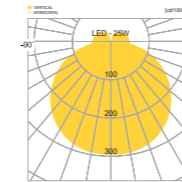

BEAM ANGLE

PAINTED

- BLACK