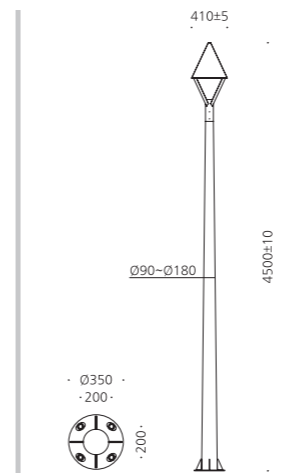

DRAWING

CONFIGURE

- 스틸
- 스틸폴
- SMPS내장
- 분체도장

PAINTED

- METAL GRAY