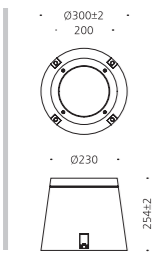

JIOB-936

SPECIFICATION

MODEL	POWER [W]	SOURCE	LED COLOR [K]	LUMEN [lm]	WEIGHT [kg]
JIOB-936	18W	LED	3000K, 4000K, 5000K	1080lm	6.0kg

IP 54

DRAWING