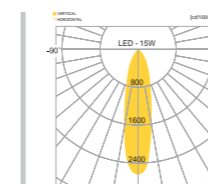

CONFIGURE BEAM ANGLE

스틸
아크릴
분체도장