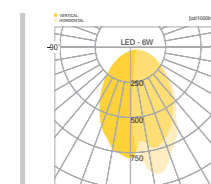

JIOB-332

SPECIFICATION

MODEL	POWER [W]	SOURCE	LED COLOR [K]	LUMEN [lm]	WEIGHT [kg]
JIOB-332-1	7.5W	LED	3000K, 4000K, 5000K	75lm	5.0kg
JIOB-332-2	15W	LED	3000K, 4000K, 5000K	150lm	7.0kg

IP 54

DRAWING

CONFIGURE

- 목재
- 강화유리
- SMPS내장
- 분체도장

BEAM ANGLE

JIOB-350

SPECIFICATION

MODEL	POWER [W]	SOURCE	LED COLOR [K]	LUMEN [lm]	WEIGHT [kg]
JIOB-350	12W	LED	3000K, 4000K, 5000K	841lm	4.5kg

IP 54

DRAWING

CONFIGURE

- 알루미늄
- 아크릴
- SMPS내장
- 분체도장

BEAM ANGLE

JIOB-333

SPECIFICATION

MODEL	POWER [W]	SOURCE	LED COLOR [K]	LUMEN [lm]	WEIGHT [kg]
JIOB-333	6W	LED	3000K, 4000K, 5000K	168lm	4.0kg

IP 54

DRAWING

CONFIGURE

- 알루미늄
- 아크릴
- SMPS내장
- 분체도장

BEAM ANGLE

JIOB-379

SPECIFICATION

MODEL	POWER [W]	SOURCE	LED COLOR [K]	LUMEN [lm]	WEIGHT [kg]
JIOB-379	15W	COB	3000K, 4000K, 5000K	585lm	6.5kg

IP 54

DRAWING

CONFIGURE

- 알루미늄
- 강화유리
- SMPS내장
- 분체도장