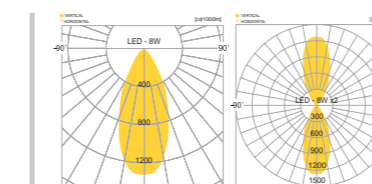

BEAM ANGLE

상암 월드컵공원