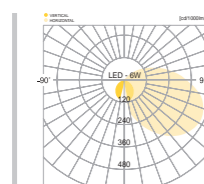

JIOW-606

SPECIFICATION

MODEL	POWER [W]	SOURCE	LED COLOR [K]	LUMEN [lm]	WEIGHT [kg]
JIOW-606	4W(x2)	LED	3000K, 4000K, 5000K	320lm(양방향)	3.2kg

IP 54

DRAWING

CONFIGURE

스틸
아크릴
SMPS내장
분체도장

JIOW-608

SPECIFICATION

MODEL	POWER [W]	SOURCE	LED COLOR [K]	LUMEN [lm]	WEIGHT [kg]
JIOW-608	6W	LED	3000K, 4000K, 5000K	168lm	2.2kg

IP 54

DRAWING

CONFIGURE

알루미늄
아크릴
SMPS내장
분체도장

BEAM ANGLE

JIOW-607

SPECIFICATION

MODEL	POWER [W]	SOURCE	LED COLOR [K]	LUMEN [lm]	WEIGHT [kg]
JIOW-607	6W	LED	3000K, 4000K, 5000K	168lm	2.2kg

IP 54

DRAWING

CONFIGURE

알루미늄
아크릴
SMPS내장
분체도장

BEAM ANGLE

JIOW-610

SPECIFICATION

MODEL	POWER [W]	SOURCE	LED COLOR [K]	LUMEN [lm]	WEIGHT [kg]
JIOW-610	36W	LED FPL	4000K, 5700K		15kg

IP 54

DRAWING

CONFIGURE

스테인레스 스틸
아크릴
SMPS내장
분체도장

대구 수성SK리더스뷰