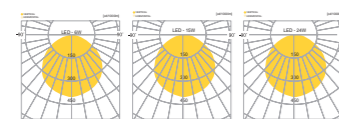

CONFIGURE BEAM ANGLE

- 알루미늄
- 아크릴
- SMPS내장
- 분체도장

여수 용천신영지열