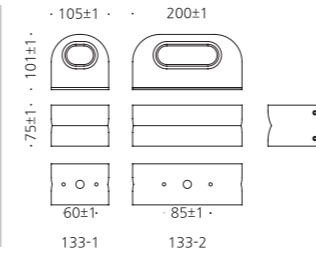

JIOW-132

SPECIFICATION

MODEL	POWER [W]	SOURCE	LED COLOR [K]	LUMEN [lm]	WEIGHT [kg]
JIOW-132-1	8W	AC COB	3000K, 4000K, 5000K		1.0kg
JIOW-132-2	8W(x2)	AC COB	3000K, 4000K, 5000K		1.3kg

IP 54

DRAWING

CONFIGURE

알루미늄
강화유리
분체도장

PAINTED

BLACK

JIOW-133

SPECIFICATION

MODEL	POWER [W]	SOURCE	LED COLOR [K]	LUMEN [lm]	WEIGHT [kg]
JIOW-133-1	8W(x2)	AC COB	3000K, 4000K, 5000K		1.4kg
JIOW-133-2	8W(x4)	AC COB	3000K, 4000K, 5000K		1.7kg

IP 54

DRAWING

CONFIGURE

알루미늄
강화유리
분체도장

PAINTED

BLACK