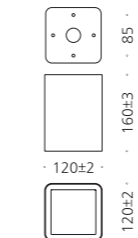

JIOC-188-5

SPECIFICATION

MODEL	POWER [W]	SOURCE	LED COLOR [K]	LUMEN [lm]	WEIGHT [kg]
JIOC-188-5	15W	LED PAR30	2700K, 6500K	897lm	2.8kg

IP 65

DRAWING

CONFIGURE BEAM ANGLE

알루미늄
강화유리
SMPS내장
분체도장

JIOC-1001

SPECIFICATION

MODEL	POWER [W]	SOURCE	LED COLOR [K]	LUMEN [lm]	WEIGHT [kg]
JIOC-1001	32W	LED	3000K, 4000K, 5000K	1766lm	2.5kg

DRAWING

CONFIGURE BEAM ANGLE

알루미늄
폴리카보네이트
SMPS내장
분체도장

JIOC-1002

SPECIFICATION

MODEL	POWER [W]	SOURCE	LED COLOR [K]	LUMEN [lm]	WEIGHT [kg]
JIOC-1002	6W	LED	3000K, 4000K, 5000K	180lm	2.5kg

IP 54

DRAWING

CONFIGURE BEAM ANGLE

스틸
아크릴
SMPS내장
분체도장

JIOC-1003

SPECIFICATION

MODEL	POWER [W]	SOURCE	LED COLOR [K]	LUMEN [lm]	WEIGHT [kg]
JIOC-1003	6W	LED	3000K, 4000K, 5000K	180lm	2.5kg

IP 54

DRAWING

CONFIGURE BEAM ANGLE

스틸
아크릴
SMPS내장
분체도장