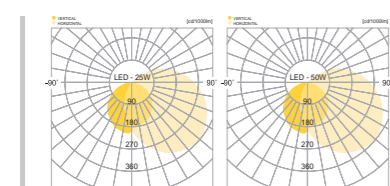

BEAM ANGLE

한림대 강남성심병원