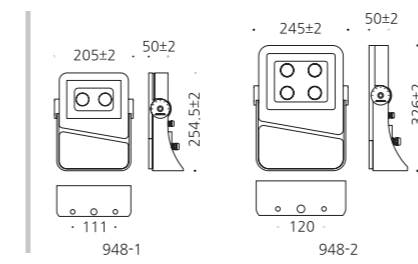

DRAWING

CONFIGURE

- 알루미늄
- 강화유리
- SMPS내장
- 분체도장

BEAM ANGLE

OPTION

- HOOD
- PEG

PAINTED

- DARK GRAY