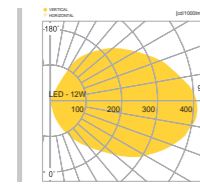

JIOL-181

SPECIFICATION

MODEL	POWER [W]	SOURCE	LED COLOR [K]	LUMEN [lm]	WEIGHT [kg]
JIOL-181-1	12W	LED	3000K, 4000K, 5000K	450lm	1.5kg
JIOL-181-2	12W	LED	3000K, 4000K, 5000K	450lm	1.5kg

IP 65

DRAWING

CONFIGURE

- 알루미늄
- 경질유리(181-1)
- 아크릴(181-2)
- SMPS내장
- 스테인레스스틸 하우징
- 분체도장

BEAM ANGLE

JIOL-183

SPECIFICATION

MODEL	POWER [W]	SOURCE	LED COLOR [K]	LUMEN [lm]	WEIGHT [kg]
JIOL-183	1W	LED	3000K, 4000K, 5000K	31lm	1.0kg

IP 65

DRAWING

CONFIGURE

- 알루미늄
- 강화유리
- SMPS내장
- 스테인레스스틸 하우징
- 분체도장

BEAM ANGLE

JIOL-182

SPECIFICATION

MODEL	POWER [W]	SOURCE	LED COLOR [K]	LUMEN [lm]	WEIGHT [kg]
JIOL-182-1	12W	LED	3000K, 4000K, 5000K	470lm	2.5kg
JIOL-182-2	12W	LED	3000K, 4000K, 5000K	270lm	2.5kg
JIOL-182-3	6W	LED	3000K, 4000K, 5000K	344lm	2.5kg

IP 65

DRAWING

CONFIGURE

- 알루미늄(182-1,3)
- 스테인레스스틸(182-2)
- 강화유리
- SMPS내장
- 스테인레스스틸 하우징
- 분체도장

BEAM ANGLE

JIOL-184

SPECIFICATION

MODEL	POWER [W]	SOURCE	LED COLOR [K]	LUMEN [lm]	WEIGHT [kg]
JIOL-184-1	6W	LED	3000K, 4000K, 5000K	240lm	3.0kg
JIOL-184-2	15W	LED	3000K, 4000K, 5000K	580lm	3.5kg

IP 65

DRAWING

CONFIGURE

- 알루미늄
- 강화유리
- SMPS내장
- 스테인레스스틸 하우징
- 분체도장

BEAM ANGLE