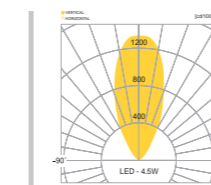

BEAM ANGLE

테디밸리CC