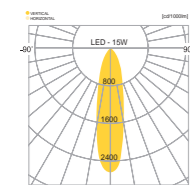

BEAM ANGLE

PAINTED

SILVER