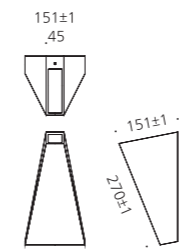

DRAWING

CONFIGURE

알루미늄
아크릴
SMPS내장
분체도장

JIOW-612

SPECIFICATION

MODEL	POWER [W]	SOURCE	LED COLOR [K]	LUMEN [lm]	WEIGHT [kg]
JIOW-612	12W	LED	3000K, 4000K, 5000K	360lm	1.7kg

IP 54