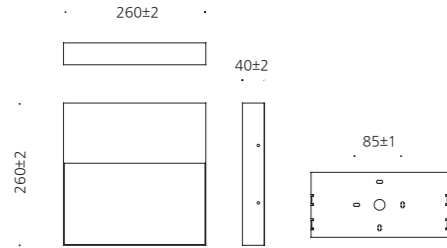

DRAWING

CONFIGURE

- 스틸
- 광확산PC
- SMPS내장
- 분체도장