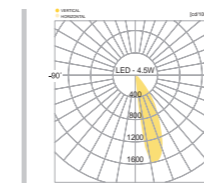

JIOB-407

SPECIFICATION

MODEL	POWER [W]	SOURCE	LED COLOR [K]	LUMEN [lm]	WEIGHT [kg]
JIOB-407	8W	LED Bulb	2700K, 6500K	181lm	8.5kg

IP 54

DRAWING

CONFIGURE

알루미늄
아크릴
분체도장

BEAM ANGLE

JIOB-409

SPECIFICATION

MODEL	POWER [W]	SOURCE	LED COLOR [K]	LUMEN [lm]	WEIGHT [kg]
JIOB-409	4.5W	GU10	3000K, 4000K, 5000K		4.2kg

IP 54

DRAWING

CONFIGURE

알루미늄
분체도장

BEAM ANGLE

JIOB-408

SPECIFICATION

MODEL	POWER [W]	SOURCE	LED COLOR [K]	LUMEN [lm]	WEIGHT [kg]
JIOB-408-1	6W+4.5W	LED+GU10	3000K, 4000K, 5000K		2.5kg
JIOB-408-2	6W+4.5W	LED+GU10	3000K, 4000K, 5000K		5.0kg
JIOB-408-3	6W+4.5W	LED+GU10	3000K, 4000K, 5000K		5.0kg
JIOB-408-4	6W	LED	3000K, 4000K, 5000K		4.5kg

IP 65

DRAWING

CONFIGURE

알루미늄
경질유리
SMPS내장
분체도장

BEAM ANGLE

JIOB-410

SPECIFICATION

MODEL	POWER [W]	SOURCE	LED COLOR [K]	LUMEN [lm]	WEIGHT [kg]
JIOB-410	12W	LED	3000K, 4000K, 5000K	708lm	6.4kg

IP 54

DRAWING

CONFIGURE

알루미늄
아크릴
SMPS내장
분체도장

BEAM ANGLE