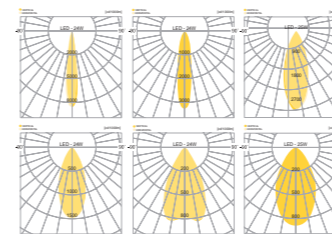

BEAM ANGLE

PAINTED

- DARK GRAY