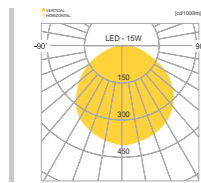

CONFIGURE BEAM ANGLE

- 스틸
- 아크릴
- SMPS내장
- 분체도장