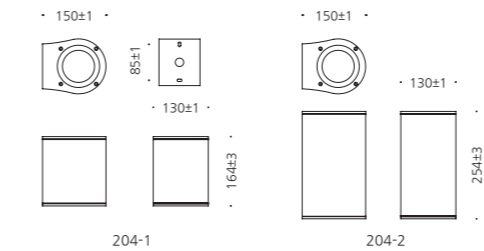

DRAWING

CONFIGURE

- 알루미늄
- 강화유리
- SMPS내장
- 분체도장