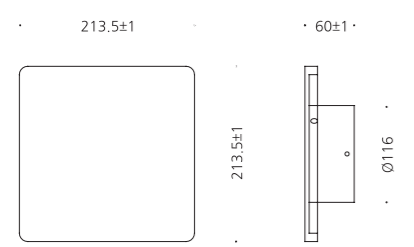

DRAWING

CONFIGURE

알루미늄
아크릴
SMPS내장
분체도장

JIOW-670

SPECIFICATION

MODEL	POWER [W]	SOURCE	LED COLOR [K]	LUMEN [lm]	WEIGHT [kg]
JIOW-670-1	4W	COB	3000K, 4000K, 5000K	59lm	1.0kg
JIOW-670-2	4W(x2)	COB	3000K, 4000K, 5000K	59lm(양방향)	1.2kg
JIOW-670-3	15W	COB	3000K, 4000K, 5000K	221lm	2.5kg
JIOW-670-4	7.5W(x2)	COB	3000K, 4000K, 5000K	221lm(양방향)	2.5kg

IP 54