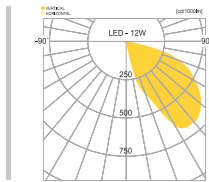

BEAM ANGLE

PAINTED

- DARK GRAY