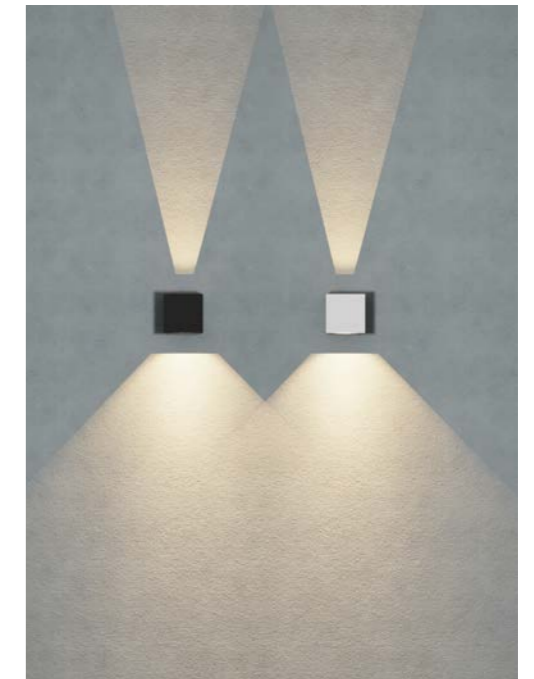

DRAWING

CONFIGURE

- 알루미늄
- 폴리카보네이트
- SMPS내장
- 분체도장