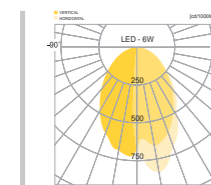

BEAM ANGLE

문정동 한스바이오메드