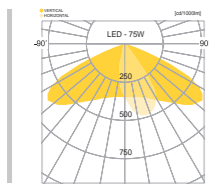

BEAM ANGLE

PAINTED

- BLACK