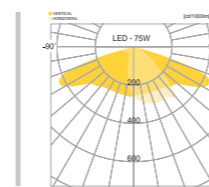

BEAM ANGLE

PAINTED

- DARK GRAY