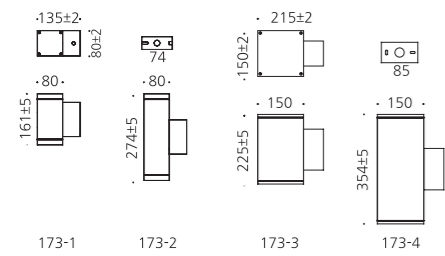

JIOW-173

SPECIFICATION

MODEL	POWER [W]	SOURCE	LED COLOR [K]	LUMEN [lm]	WEIGHT [kg]
JIOW-173-1	8W	LED PAR20	2700K, 6500K	458lm	1.3kg
JIOW-173-2	8W(x2)	LED PAR20	2700K, 6500K	458lm(양방향)	1.8kg
JIOW-173-3	15W	LED PAR30	2700K, 6500K	870lm	2.8kg
JIOW-173-4	15W(x2)	LED PAR30	2700K, 6500K	870lm(양방향)	3.2kg

IP 54

DRAWING

CONFIGURE

- 알루미늄
- 강화유리(173-1,2)
- 폴리카보네이트(173-3,4)
- 분체도장

BEAM ANGLE

PAINTED

SILVER