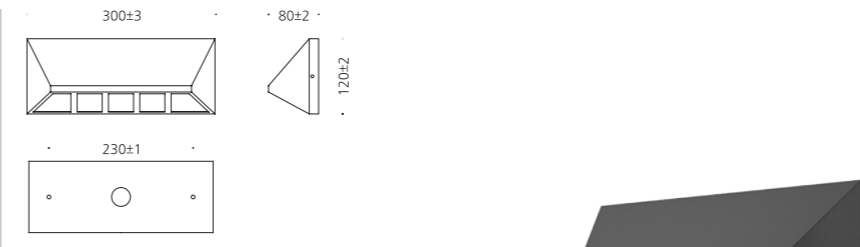

DRAWING

CONFIGURE BEAM ANGLE