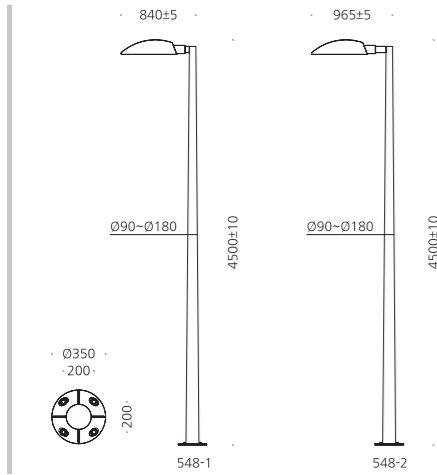

JIOP-548

SPECIFICATION

MODEL	POWER [W]	SOURCE	LED COLOR [K]	LUMEN [lm]	WEIGHT [kg]
JIOP-548-1	75W	LED	3000K, 4000K, 5000K	8625lm	10kg(헤드)
JIOP-548-2	100W	LED	3000K, 4000K, 5000K	11500lm	22kg(헤드)

DRAWING

CONFIGURE

- 알루미늄
- 스틸폴
- SMPS내장
- 분체도장

BEAM ANGLE

PAINTED

- METAL GRAY