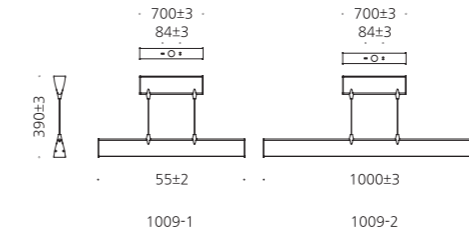

DRAWING

CONFIGURE

- 알루미늄
- 아크릴
- SMPS내장
- 분체도장