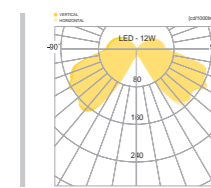

BEAM ANGLE

JIOB-405

SPECIFICATION

MODEL	POWER [W]	SOURCE	LED COLOR [K]	LUMEN [lm]	WEIGHT [kg]
JIOB-405	8W	LED PAR20	2700K, 6500K		5.0kg

IP 54