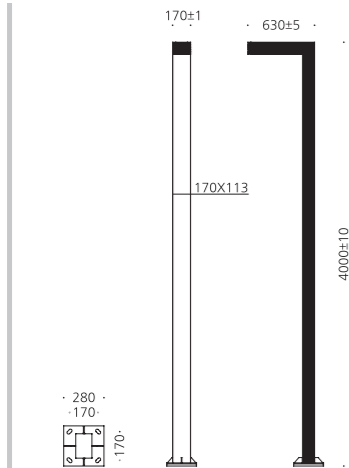

JIOP-545

SPECIFICATION

MODEL	POWER [W]	SOURCE	LED COLOR [K]	LUMEN [lm]	WEIGHT [kg]
JIOP-545	75W	LED	3000K, 4000K, 5000K	8625lm	

DRAWING

CONFIGURE

- 알루미늄
- SMPS내장
- 분체도장

BEAM ANGLE

PAINTED

- DARK GRAY