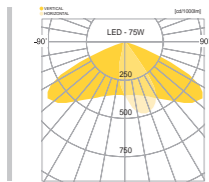

BEAM ANGLE

PAINTED

- DARK GRAY