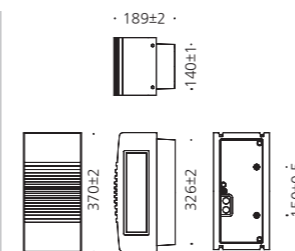

DRAWING

CONFIGURE

- 알루미늄
- 강화유리
- SMPS내장
- 분체도장