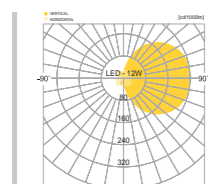

CONFIGURE BEAM ANGLE

알루미늄
경질유리
SMPS내장
분체도장