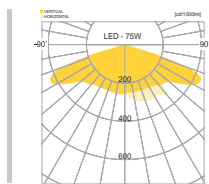

BEAM ANGLE

PAINTED

- METAL GRAY