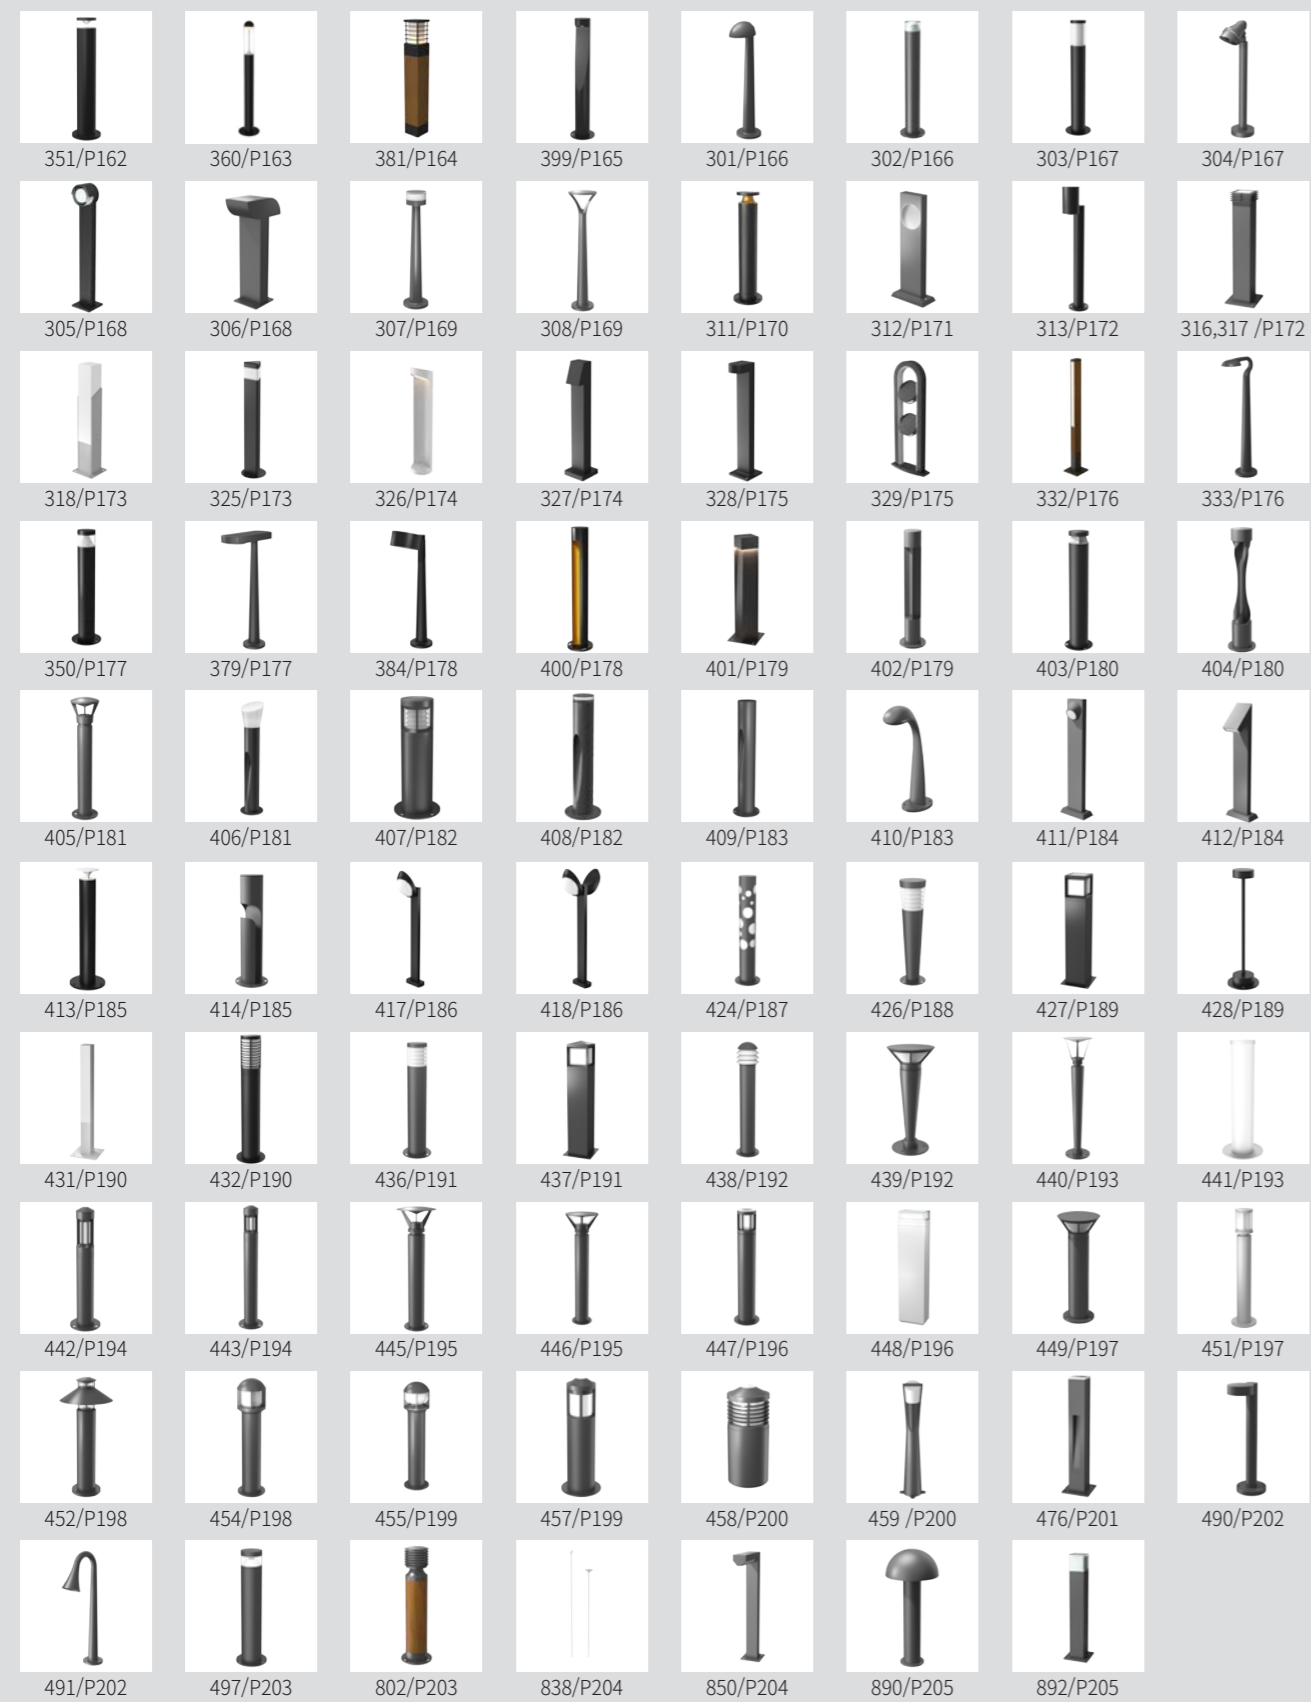

Pole Light

Column Light