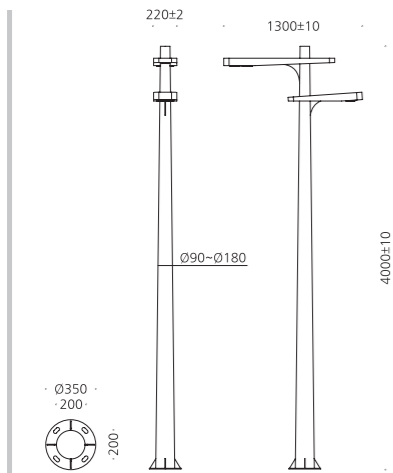

JIOP-579

SPECIFICATION

MODEL	POWER [W]	SOURCE	LED COLOR [K]	LUMEN [lm]	WEIGHT [kg]
JIOP-579	100W+50W	LED	3000K, 4000K, 5000K	11500lm+5750lm	

DRAWING

CONFIGURE

- 스틸
- 스틸폴
- SMPS내장
- 분체도장

BEAM ANGLE

PAINTED

- DARK GRAY