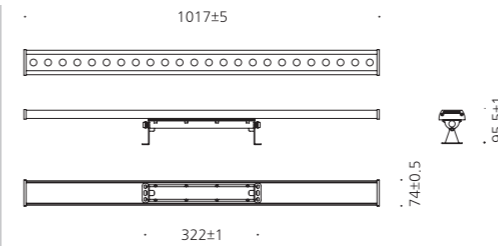

DRAWING

CONFIGURE

- 알루미늄
- 강화유리
- 분체도장

BEAM ANGLE

PAINTED