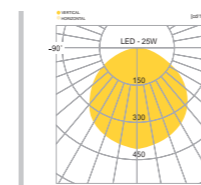

CONFIGURE BEAM ANGLE

- 알루미늄
- 아크릴
- SMPS내장
- 분체도장