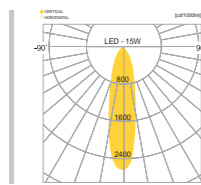

CONFIGURE BEAM ANGLE

알루미늄
강화유리
SMPS내장
분체도장