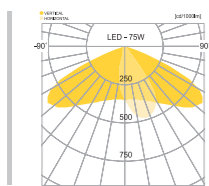

BEAM ANGLE

PAINTED

- METAL GRAY