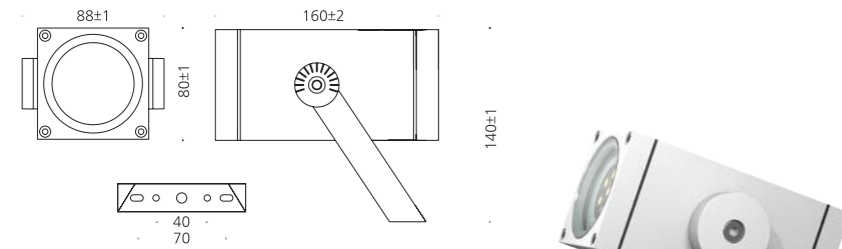

JIOF-172

SPECIFICATION

MODEL	POWER [W]	SOURCE	LED COLOR [K]	LUMEN [lm]	WEIGHT [kg]
JIOF-172	8W	LED PAR20	2700K, 6500K	474lm	1.2kg

IP 65

DRAWING

CONFIGURE BEAM ANGLE

알루미늄
강화유리
분체도장

집중형