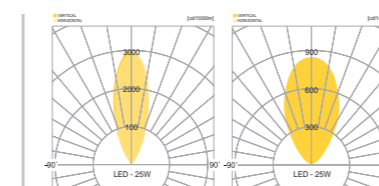

CONFIGURE BEAM ANGLE

알루미늄
강화유리
SMPS내장
분체도장