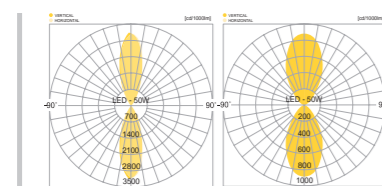

JIOB-305

SPECIFICATION

MODEL	POWER [W]	SOURCE	LED COLOR [K]	LUMEN [lm]	WEIGHT [kg]
JIOB-305	6W	LED	3000K, 4000K, 5000K	120lm	6.5kg

IP 54

DRAWING

CONFIGURE

알루미늄
경질유리
SMPS내장
분체도장

BEAM ANGLE

JIOB-306

SPECIFICATION

MODEL	POWER [W]	SOURCE	LED COLOR [K]	LUMEN [lm]	WEIGHT [kg]
JIOB-306	25W(x2)	LED	3000K, 4000K, 5000K	4000lm	11kg

IP 54

DRAWING

CONFIGURE

스틸
아크릴
SMPS내장
분체도장

BEAM ANGLE

JIOB-307

SPECIFICATION

MODEL	POWER [W]	SOURCE	LED COLOR [K]	LUMEN [lm]	WEIGHT [kg]
JIOB-307	6W	LED	3000K, 4000K, 5000K	110lm	3.5kg

IP 54

DRAWING

CONFIGURE

알루미늄
경질유리
SMPS내장
분체도장

BEAM ANGLE

JIOB-308

SPECIFICATION

MODEL	POWER [W]	SOURCE	LED COLOR [K]	LUMEN [lm]	WEIGHT [kg]
JIOB-308	12W	LED	3000K, 4000K, 5000K	861lm	5.0kg

IP 54

DRAWING

CONFIGURE

알루미늄
아크릴
SMPS내장
분체도장

BEAM ANGLE