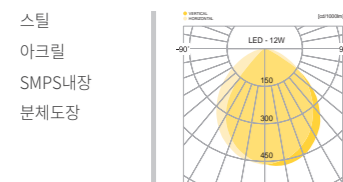

CONFIGURE BEAM ANGLE