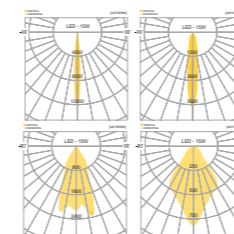

BEAM ANGLE

PAINTED

- SILVER