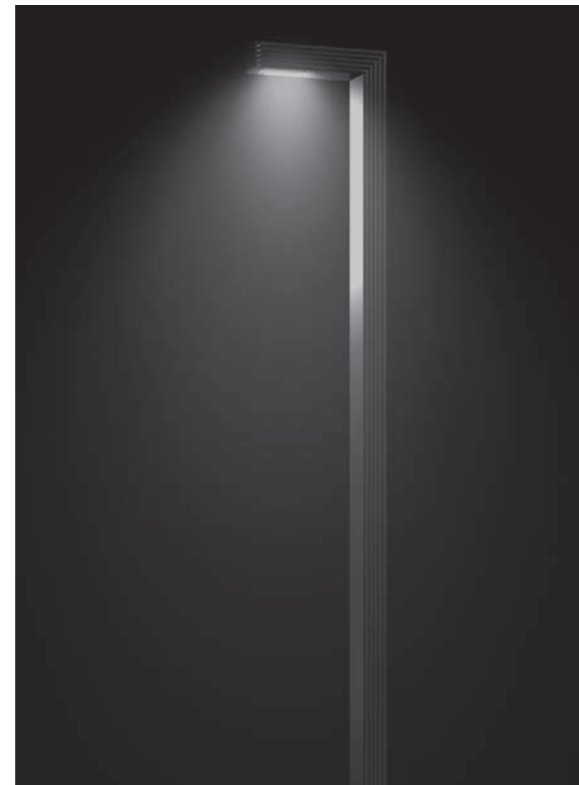

JIOP-545

SPECIFICATION

MODEL	POWER [W]	SOURCE	LED COLOR [K]	LUMEN [lm]	WEIGHT [kg]
JIOP-545	75W	LED	3000K, 4000K, 5000K	8625lm	

DRAWING

CONFIGURE

- 알루미늄
- SMPS내장
- 분체도장

BEAM ANGLE

PAINTED

- DARK GRAY

JIOP-563

SPECIFICATION

MODEL	POWER [W]	SOURCE	LED COLOR [K]	LUMEN [lm]	WEIGHT [kg]
JIOP-563	50W	LED	3000K, 4000K, 5000K		

DRAWING

CONFIGURE

- 스틸폴
- SMPS내장
- 분체도장

BEAM ANGLE

PAINTED

- METAL GRAY