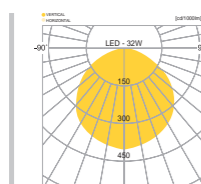

CONFIGURE BEAM ANGLE

알루미늄
폴리카보네이트
SMPS내장
분체도장