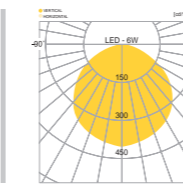

CONFIGURE BEAM ANGLE

스틸
아크릴
SMPS내장
분체도장