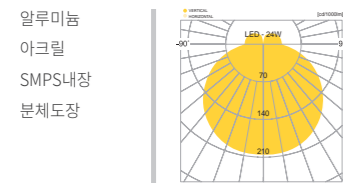

CONFIGURE BEAM ANGLE