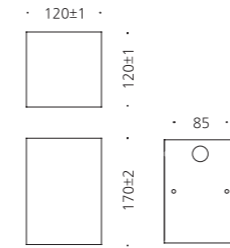

JIOW-111

SPECIFICATION

MODEL	POWER [W]	SOURCE	LED COLOR [K]	LUMEN [lm]	WEIGHT [kg]
JIOW-111	5W	LED	3000K, 4000K, 5000K	108lm	1.0kg

IP 54

DRAWING

CONFIGURE BEAM ANGLE

알루미늄
아크릴
SMPS내장
분체도장

JIOW-112

SPECIFICATION

MODEL	POWER [W]	SOURCE	LED COLOR [K]	LUMEN [lm]	WEIGHT [kg]
JIOW-112	12W	LED	3000K, 4000K, 5000K	420lm	3.0kg

IP 54

DRAWING

CONFIGURE BEAM ANGLE

알루미늄
경질유리
SMPS내장
분체도장

JIOW-113

SPECIFICATION

MODEL	POWER [W]	SOURCE	LED COLOR [K]	LUMEN [lm]	WEIGHT [kg]
JIOW-113	8W	LED Bulb	2700K, 6500K	480lm	4.5kg

IP 54

DRAWING

CONFIGURE

스틸
아크릴
분체도장

JIOW-114

SPECIFICATION

MODEL	POWER [W]	SOURCE	LED COLOR [K]	LUMEN [lm]	WEIGHT [kg]
JIOW-114	15W	LED PAR30	2700K, 6500K	900lm	2.5kg

IP 54

DRAWING

CONFIGURE BEAM ANGLE

스틸
아크릴
분체도장