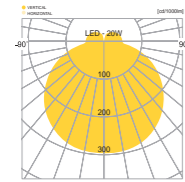

BEAM ANGLE

PAINTED

- BLACK