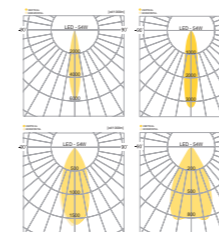

BEAM ANGLE

PAINTED

- DARK GRAY