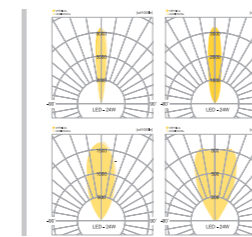

BEAM ANGLE

인천 영종하늘도시