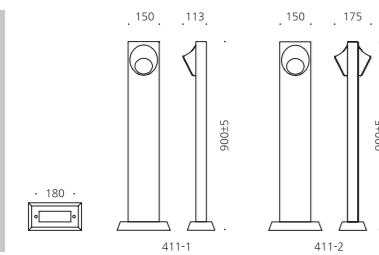

JIOB-411

SPECIFICATION

MODEL	POWER [W]	SOURCE	LED COLOR [K]	LUMEN [lm]	WEIGHT [kg]
JIOB-411-1	6W	LED	3000K, 4000K, 5000K	168lm	6.0kg
JIOB-411-2	6W(x2)	LED	3000K, 4000K, 5000K	168lm(양방향)	6.2kg

IP 54

DRAWING