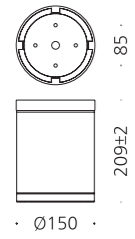

JIOC-188-5

SPECIFICATION

MODEL	POWER [W]	SOURCE	LED COLOR [K]	LUMEN [lm]	WEIGHT [kg]
JIOC-188-5	15W	LED PAR30	2700K, 6500K	897lm	2.8kg

IP 65

DRAWING