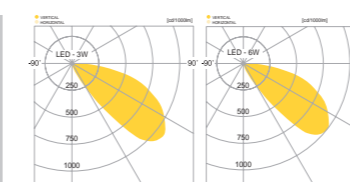

JIOL-153

SPECIFICATION

MODEL	POWER [W]	SOURCE	LED COLOR [K]	LUMEN [lm]	WEIGHT [kg]
JIOL-153	1W	LED	3000K, 4000K, 5000K		0.5kg

IP 65

DRAWING

CONFIGURE

알루미늄
아크릴
스테인레스스틸 하우징
아노다이징

JIOL-154

SPECIFICATION

MODEL	POWER [W]	SOURCE	LED COLOR [K]	LUMEN [lm]	WEIGHT [kg]
JIOL-154	1W	LED	3000K, 4000K, 5000K		0.5kg

IP 65

DRAWING

CONFIGURE

알루미늄
아크릴
스테인레스스틸 하우징
아노다이징

JIOL-164

SPECIFICATION

MODEL	POWER [W]	SOURCE	LED COLOR [K]	LUMEN [lm]	WEIGHT [kg]
JIOL-164	12W	LED	3000K, 4000K, 5000K	328lm	3.0kg

IP 65

DRAWING

CONFIGURE

알루미늄
강화유리
스테인레스스틸 하우징
분체도장
SMPS내장

JIOL-170

SPECIFICATION

MODEL	POWER [W]	SOURCE	LED COLOR [K]	LUMEN [lm]	WEIGHT [kg]
JIOL-170-1	3W	LED	3000K, 4000K, 5000K	60lm	1.2kg
JIOL-170-2	6W	LED	3000K, 4000K, 5000K	120lm	2.0kg

IP 65

DRAWING

CONFIGURE

알루미늄
강화유리
스테인레스스틸 하우징
분체도장

BEAM ANGLE