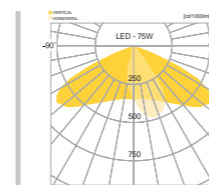

BEAM ANGLE

PAINTED

- DARK GRAY