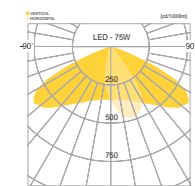

BEAM ANGLE

PAINTED

- DARK GRAY