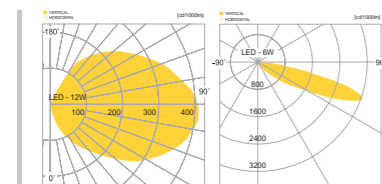

BEAM ANGLE

남촌농수산물센터