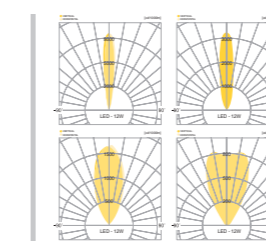

BEAM ANGLE

해비치리조트