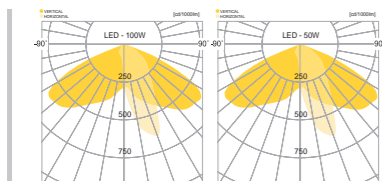

BEAM ANGLE

PAINTED

- DARK GRAY