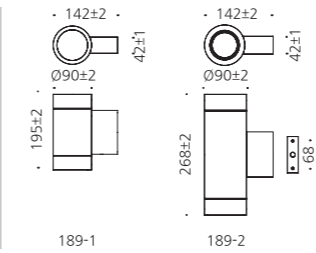

JIOW-179

SPECIFICATION

MODEL	POWER [W]	SOURCE	LED COLOR [K]	LUMEN [lm]	WEIGHT [kg]
JIOW-179	12W	LED	3000K, 4000K, 5000K	490lm	1.0kg

DRAWING

CONFIGURE

알루미늄
강화유리
SMPS내장
분체도장

BEAM ANGLE

JIOW-188

SPECIFICATION

MODEL	POWER [W]	SOURCE	LED COLOR [K]	LUMEN [lm]	WEIGHT [kg]
JIOW-188-1	15W	LED PAR30	2700K, 6500K	897lm	2.5kg
JIOW-188-2	15W(x2)	LED PAR30	2700K, 6500K	897lm(양방향)	3.8kg
JIOW-188-3	32W(x2)	LED PAR30L	3000K, 5700K	2400lm(양방향)	4.6kg
JIOW-188-4	32W(x2)	LED PAR30L	3000K, 5700K	2400lm(양방향)	6.9kg

DRAWING

CONFIGURE

알루미늄
강화유리
분체도장

BEAM ANGLE

JIOW-186

SPECIFICATION

MODEL	POWER [W]	SOURCE	LED COLOR [K]	LUMEN [lm]	WEIGHT [kg]
JIOW-186	18W	LED	3000K, 4000K, 5000K	1440lm	7.0kg

DRAWING

CONFIGURE

알루미늄
강화유리
SMPS내장
분체도장

BEAM ANGLE

JIOW-189

SPECIFICATION

MODEL	POWER [W]	SOURCE	LED COLOR [K]	LUMEN [lm]	WEIGHT [kg]
JIOW-189-1	8W	LED PAR20	2700K, 6500K	468lm	1.5kg
JIOW-189-2	8W(x2)	LED PAR20	2700K, 6500K	468lm(양방향)	2.0kg

DRAWING

CONFIGURE

알루미늄
강화유리
분체도장

BEAM ANGLE