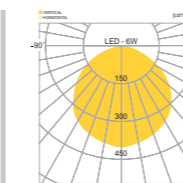

CONFIGURE BEAM ANGLE

스틸
아크릴
SMPS내장
분체도장