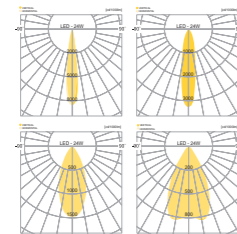

CONFIGURE BEAM ANGLE

- 알루미늄
- 강화유리
- SMPS내장
- 분체도장