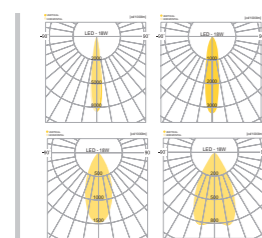

BEAM ANGLE

동탄 성심병원