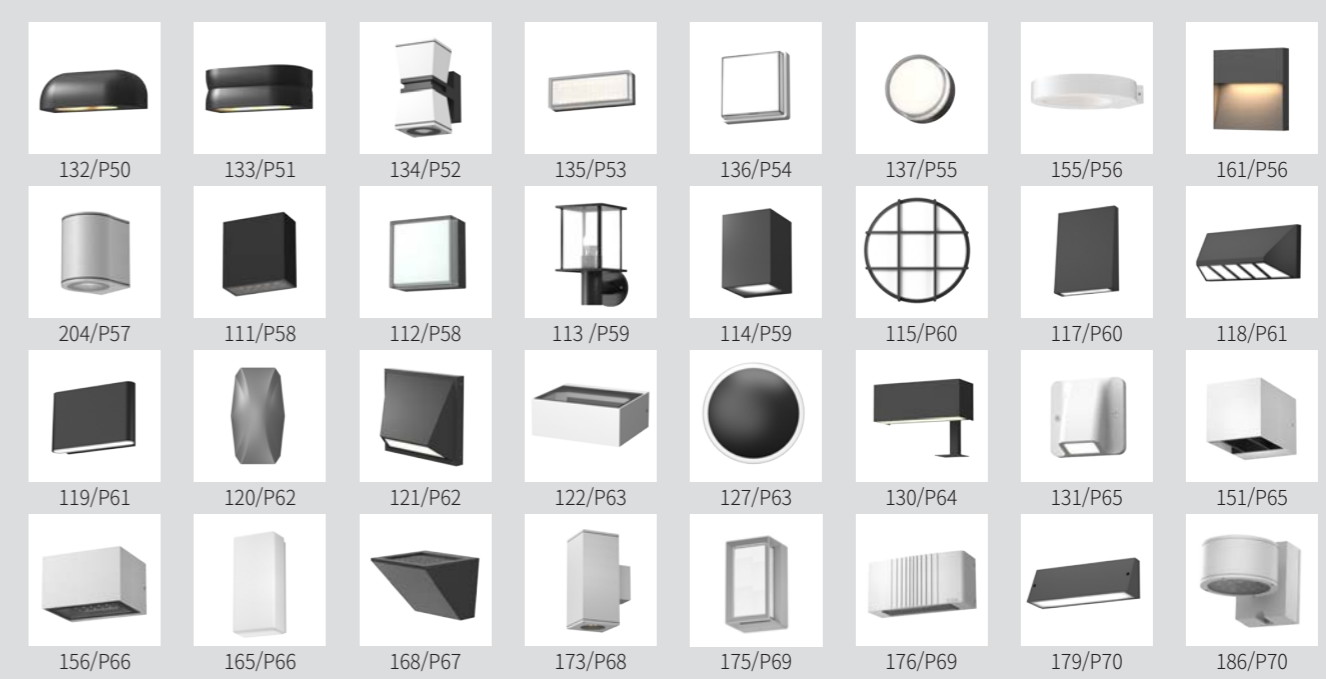

PRODUCT LIST

Landscape Light

Wall Light