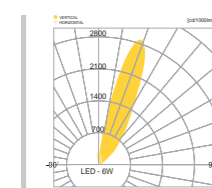

BEAM ANGLE

송파 MKE타워