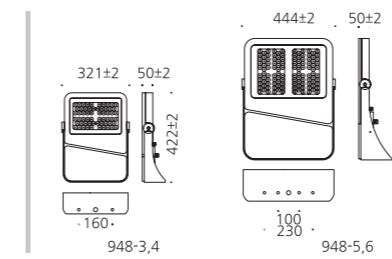

JIOF-948-3,4,5,6

SPECIFICATION

MODEL	POWER [W]	SOURCE	LED COLOR [K]	LUMEN [lm]	WEIGHT [kg]
JIOF-948-3	60W	LED	3000K, 4000K, 5000K	5100lm	9.0kg
JIOF-948-4	90W	LED	3000K, 4000K, 5000K	6750lm	9.0kg
JIOF-948-5	120W	LED	3000K, 4000K, 5000K	10200lm	13kg
JIOF-948-6	180W	LED	3000K, 4000K, 5000K	13500lm	13kg

DRAWING

CONFIGURE

- 알루미늄
- 강화유리
- SMPS내장
- 분체도장

BEAM ANGLE

OPTION

PAINTED