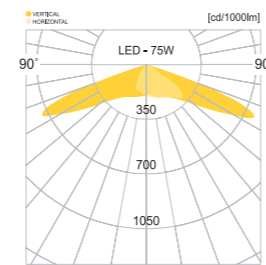

JIOP-548

AL BODY	Aluminum alloy casting	LENS	Optical Polycarbonate lens
ST POLE	Galvanized steel pipe	POWDER PAINT	Powder paint
SMPS	SMPS included		

• WEIGHT HEAD **10 kg** **22 kg** • COLOR **METAL GRAY** **SILVER**

MODEL	LAMP	BASE	lm / cd
JIOP-548-1	LED-75W	MODULE-1	8625 lm
JIOP-548-2	LED-100W	MODULE-1	11500 lm

JIOP-730, 732

AL BODY	Aluminum alloy casting	TEMP GLASS	Tempered glass lamp cover
ST PLATED	Steel plated	ST POLE	Galvanized steel pipe
ACRYL PLATED	Acrylic plated	POWDER PAINT	Powder paint

• WEIGHT **10 kg** • COLOR **METAL GRAY**

MODEL	LAMP	BASE	lm / cd
JIOP-730	LED-54W	PCB	4050 lm
JIOP-732	LED-54W	PCB	4050 lm