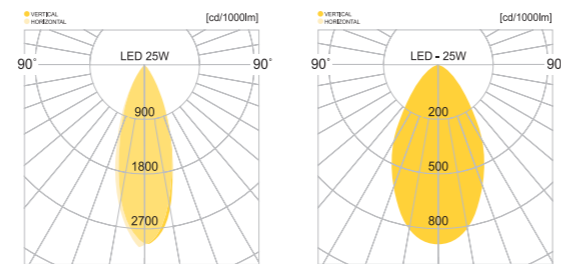

JIOF-925

- AL BODY Diecasting
- POWDER PAINT Powder paint
- ANGLE REGULATION GEAR Angle regulation gear
- LENS Optical Polycarbonatelens
- AL BRACKET Aluminum bracket
- SMPS SMPS included

• WEIGHT 4.5 kg • COLOR DARK GRAY SILVER

MODEL	LAMP	BASE	lm / cd
JIOF-925	LED-12W	PCB	900 lm
	LED-25W	MODULE-1	2500 lm

JIOF-933

- AL BODY Diecasting
- POWDER PAINT Powder paint
- ANGLE REGULATION GEAR Angle regulation gear
- SMPS SMPS included
- LENS Optical Polycarbonatelens

• WEIGHT 4.5 kg • COLOR DARK GRAY SILVER

MODEL	LAMP	BASE	lm / cd
JIOF-933	LED-25W	MODULE-2	2875 lm
	LED-36W	PCB	
	LED-50W	MODULE-1	5750 lm