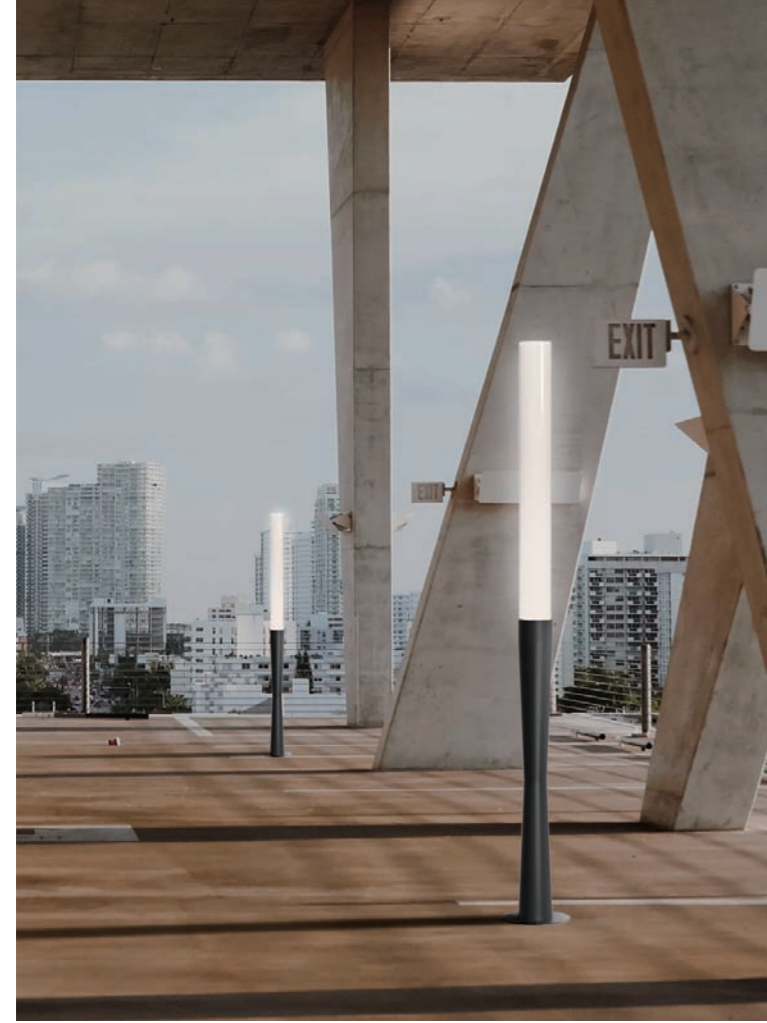

개포동.DH아너힐즈

남양주.다산신도시e편한세상

JIOP-715

- STS** Stainless steel pole
- ACRYL** Acrylic diffuser
- POWDER PAINT** Powder paint

- WEIGHT
- COLOR BLACK

MODEL	LAMP	BASE	lm / cd
JIOP-715	LED PAR30L-32W	E-26	

남양주.다산신도시e편한세상