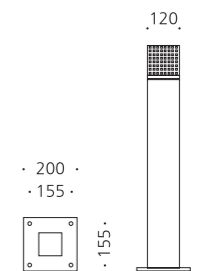

JIOB-892

- AL BODY Aluminum alloy casting
- AL BODY Aluminum extrusion
- TEMP GLASS Tempered glass lamp cover
- ACRYL Acrylic lamp cover
- SMPS SMPS included
- POWDER PAINT Powder paint

• WEIGHT 3.8 kg • COLOR METAL GRAY

MODEL	LAMP	BASE	lm / cd
JIOB-892	LED-6W	PCB