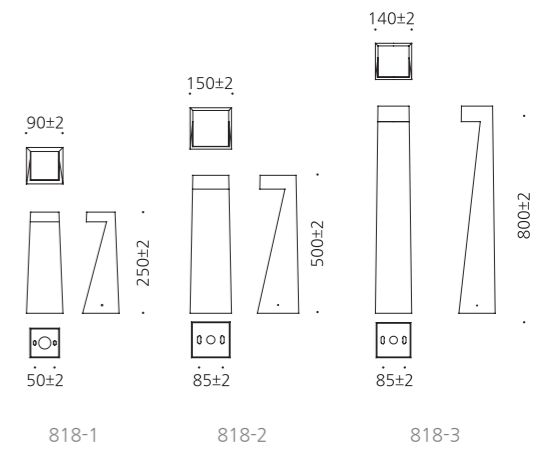

JIOB-818

- **ST BODY** Galvanized steel plate
- **ACRYL** Acrylic lamp cover
- **POWDER PAINT** Powder paint
- **SMPS** SMPS included

• WEIGHT **1,5 kg** **4,5 kg** **6,5 kg** • COLOR **DARK GRAY**

MODEL	LAMP	BASE	lm / cd
JIOB-818-1	LED-3W	PCB	
JIOB-818-2	LED-6W	PCB	
JIOB-818-3	LED-6W	PCB