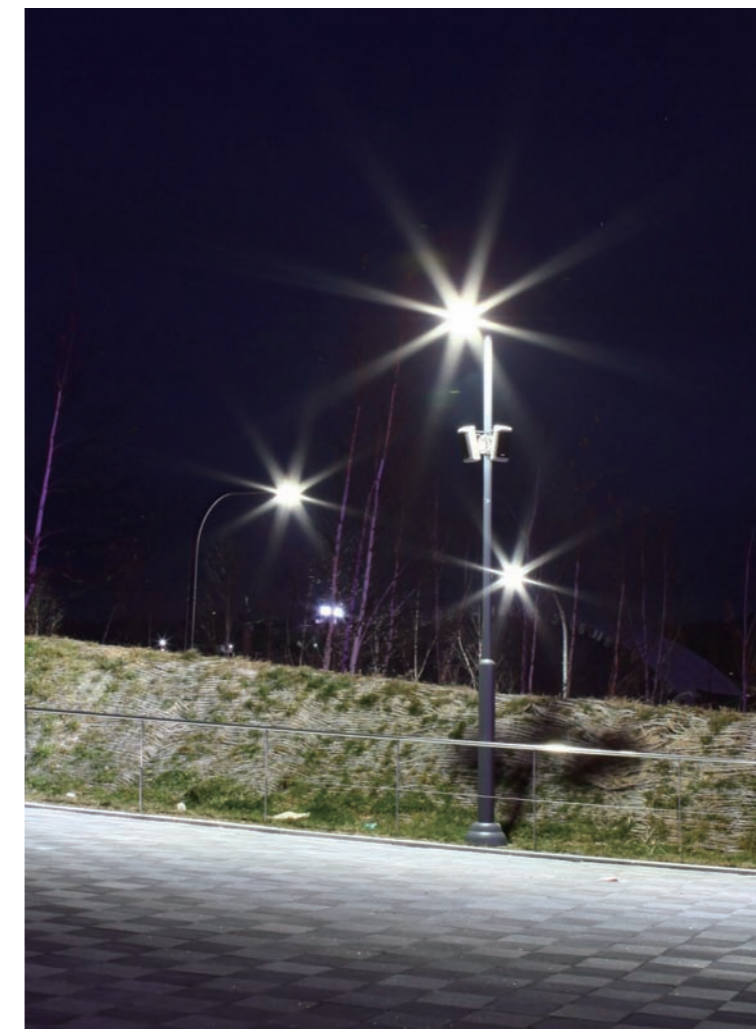

평창올림픽개폐식장

JIOP-573

- ST BODY Galvanized steel plate
- LENS Optical Polycarbonate lens
- ST POLE Galvanized steel pipe
- POWDER PAINT Powder paint
- SMPS SMPS included

- WEIGHT HEAD 4 kg
- COLOR SILVER BLACK

MODEL	LAMP	BASE	lm / cd
JIOP-573	LED-75W	MODULE-1	8625 lm