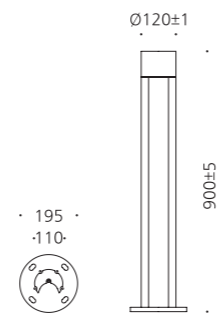

개포동.DH아너힐즈