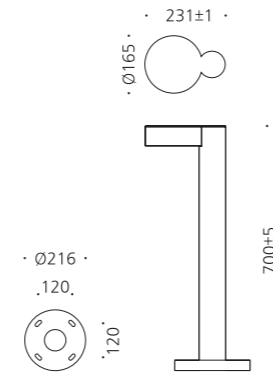

속초.영랑호e편한세상

JIOB-490

- ST BODY Galvanized steel plate
- ST POLE Galvanized steel pipe
- ACRYL Acrylic lamp cover
- SMPS SMPS included
- POWDER PAINT Powder paint

- WEIGHT 5.5 kg
- COLOR DARK GRAY

MODEL	LAMP	BASE	lm / cd
JIOB-490	LED-6W	PCB	156 lm