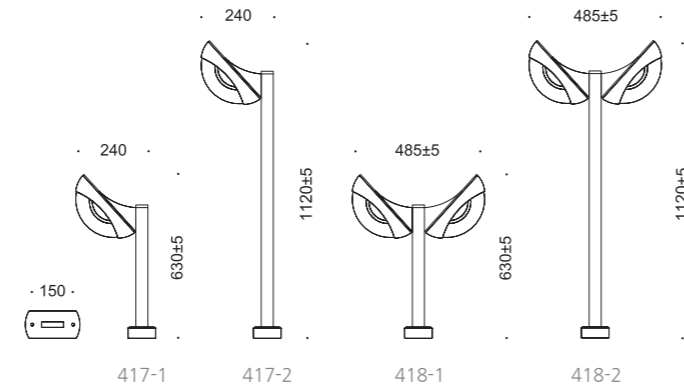

• WEIGHT **3.6 kg** • COLOR **METAL GRAY**

MODEL	LAMP	BASE	lm / cd
JIJOB-452	LED-8W	E-26	240 lm

신구대학 식물원

송도.공원

JIOB-417, 418

- AL BODY Diecasting
- AL BODY Aluminum extrusion
- PC Polycarbonate lamp cover
- POWDER PAINT Powder paint