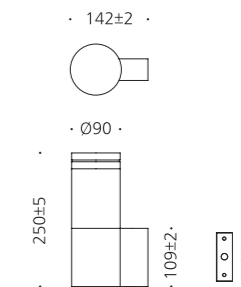

JIOW-440BR

- AL BODY Aluminum alloy casting
- PC Polycarbonate lamp cover (JIOW-440-2BR)
- HARD GLASS Hard glass lamp cover (JIOW-440-3BR)
- POWDER PAINT Powder paint

- WEIGHT 4.4 kg
- COLOR SILVER METAL GRAY

MODEL	LAMP	BASE	lm / cd
JIOW-440	LED-8W	E-26	

JIOW-817BR

- AL BODY Aluminum alloy casting
- ACRYL Acrylic lamp cover
- POWDER PAINT Powder paint

- WEIGHT 1.4 kg
- COLOR SILVER

MODEL	LAMP	BASE	lm / cd
JIOW-817	LED-8W	E-26	240 lm

여수.웅천신영지월