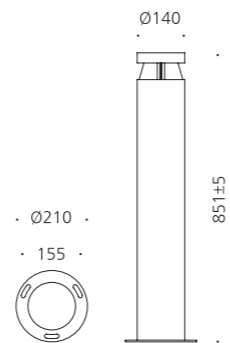

JIJOB-403

- ST
  BODY Galvanized steel plate   ACRYL Acrylic lamp cover
- ST
  POLE Galvanized steel pipe   SMPS SMPS included
- POWDER
  PAINT Powder paint

• WEIGHT 9.8
kg   • COLOR BLACK

MODEL	LAMP	BASE	lm / cd
JIJOB-403	LED-12W	PCB	336 lm