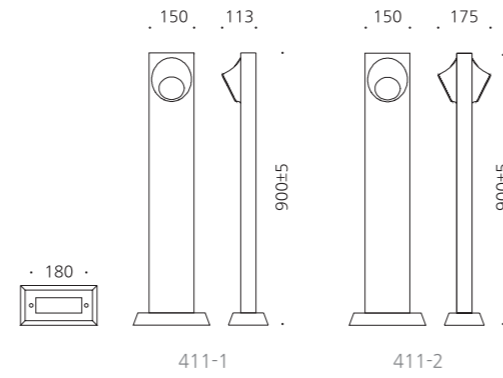

송도.센트럴파크푸르지오

JIJOB-411

- AL BODY Aluminum alloy casting
- AL BODY Aluminum extrusion
- ACRYL Acrylic lamp cover
- SMPS SMPS included
- POWDER PAINT Powder paint

• WEIGHT 6 kg 6.2 kg • COLOR WHITE METAL GRAY

MODEL	LAMP	BASE	lm / cd
JIJOB-411-1	LED-6W	PCB	168 lm
JIJOB-411-2	LED-6Wx2	PCB