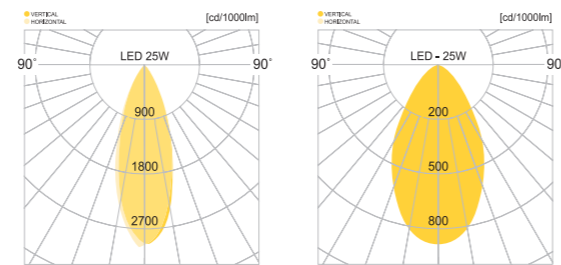

JIOB-935

- AL BODY Aluminum alloy casting
- LENS Optical Polycarbonate lens
- POWDER PAINT Powder paint
- TEMP GLASS Tempered glass lamp cover
- SMPS SMPS included

• WEIGHT 4.5 kg • COLOR METAL GRAY

MODEL	LAMP	BASE	lm / cd
JIOB-935	LED-25W	MODULE-1	2500 lm

JIOB-998

- ST BODY Galvanized steel plate
- POWDER PAINT Powder paint
- ACRYL Acrylic lamp cover
- SMPS SMPS included

• WEIGHT 1.0 kg • COLOR METAL GRAY BLACK

MODEL	LAMP	BASE	lm / cd
JIOB-998	LED-18W x 2	2G11