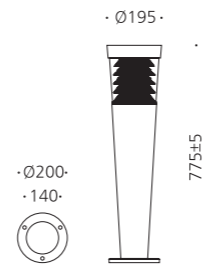

• WEIGHT 6.2 kg • COLOR BLACK METAL GRAY

MODEL	LAMP	BASE	lm / cd
JIOB-436	LED-8W	E-26	181 lm

오산 세교 e편한세상

대구.텍스타일

JIOB-426

- AL Diecasting
- ST Galvanized steel plate
- ACRYL Acrylic lamp cover
- POWDER PAINT Powder paint