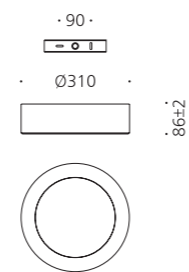

JIOC-125

- AL Aluminum alloy casting
- ACRYL Acrylic lamp cover
- SMPS SMPS included
- POWDER PAINT Powder paint

• WEIGHT 4.5 kg • COLOR SILVER WHITE

MODEL	LAMP	BASE	lm / cd
JIOC-125	LED-25W	PCB	875 lm