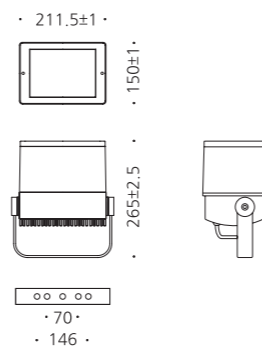

JIOF-925

- AL BODY Diecasting
- POWDER PAINT Powder paint
- ANGLE REGULATION GEAR Angle regulation gear
- LENS Optical Polycarbonatelens
- AL BRACKET Aluminum bracket
- SMPS SMPS included

• WEIGHT 4.5 kg • COLOR DARK GRAY SILVER

MODEL	LAMP	BASE	lm / cd
JIOF-925	LED-12W	PCB	900 lm
	LED-25W	MODULE-1	2500 lm

JIOF-933

- AL BODY Diecasting
- POWDER PAINT Powder paint
- ANGLE REGULATION GEAR Angle regulation gear
- SMPS SMPS included
- LENS Optical Polycarbonatelens

• WEIGHT 4.5 kg • COLOR DARK GRAY SILVER

MODEL	LAMP	BASE	lm / cd
JIOF-933	LED-25W	MODULE-2	2875 lm
	LED-36W	PCB	
	LED-50W	MODULE-1	5750 lm