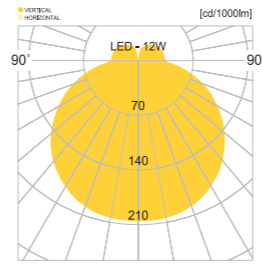

JIOW-165

- AL BODY Aluminum alloy casting
- HARD GLASS Hard glass lamp cover (Milky)
- SMPS SMPS included
- POWDER PAINT Powder paint

• WEIGHT 1.5 kg • COLOR WHITE

MODEL	LAMP	BASE	lm / cd
JIOW-165	LED-8W	E-26	170 lm
	LED-12W	PCB	350 lm

JIOW-175

- AL BODY Diecasting
- HARD GLASS Hard glass lamp cover
- POWDER PAINT Powder paint

• WEIGHT 2 kg • COLOR SILVER

MODEL	LAMP	BASE	lm / cd
JIOW-175	LED-8W	E-26	297 lm