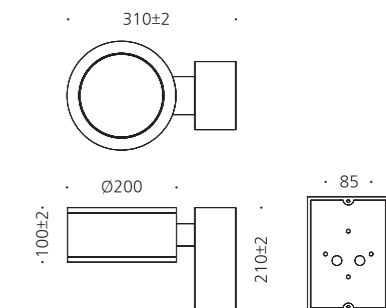

JIOW-176

- AL BODY Diecasting
- TEMP GLASS Tempered glass lamp cover
- LENS Optical Polycarbonatelens
- SMPS SMPS included
- POWDER PAINT Powder paint

• WEIGHT 8 kg • COLOR SILVER

MODEL	LAMP	BASE	lm / cd
JIOW-176	LED-25W	MODULE	
	LED-25W X 2	MODULE	

JIOW-186

- AL BODY Aluminum alloy casting
- AL BODY Aluminum extrusion
- TEMP GLASS Tempered glass lamp cover
- POWDER PAINT Powder paint
- SMPS SMPS included
- LENS Optical Polycarbonatelens

• WEIGHT 7 kg • COLOR SILVER

MODEL	LAMP	BASE	lm / cd
JIOW-186	LED-18W	PCB	1440 lm

동탄.성심병원