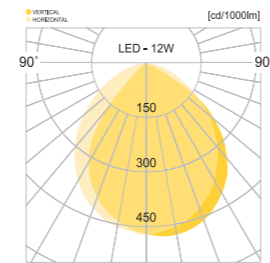

MODEL	LAMP	BASE	lm / cd
JIOW-115	LED-24W	PCB	960 lm

JIOW-117

- ST BODY Galvanized steel plate
- ACRYL Acrylic lamp cover
- SMPS SMPS included
- POWDER PAINT Powder paint

• WEIGHT 2 3 kg • COLOR BLACK

MODEL	LAMP	BASE	lm / cd
JIOW-117-1	LED-12W	PCB	480 lm
JIOW-117-2	LED-12W	PCB	480 lm