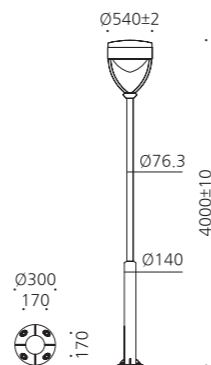

JIOP-500

- AL BODY Aluminum alloy casting
- ACRYL Acrylic lamp cover
- LENS Optical Polycarbonate lens
- ST POLE Galvanized steel pipe
- POWDER PAINT Powder paint
- SMPS SMPS included

- WEIGHT HEAD 13 kg
- COLOR METAL GRAY BLACK

MODEL	LAMP	BASE	lm / cd
JIOP-500	LED-100W	MODULE-1	9650 lm

JIOP-525

- AL BODY Aluminum alloy casting
- ACRYL Acrylic lamp cover
- AL SHEILD Aluminum sheild
- ST POLE Galvanized steel pipe
- POWDER PAINT Powder paint

- WEIGHT HEAD 18 kg
- COLOR METAL GRAY SILVER

MODEL	LAMP	BASE	lm / cd
JIOP-525	LED-60W	E-39