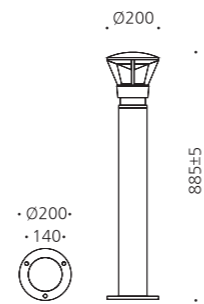

JIJOB-405

AL BODY	Aluminum alloy casting	AL BODY	Aluminum extrusion
AL REFLECTOR	Aluminum reflector of white painted	TEMP GLASS	Tempered glass lamp cover
POWDER PAINT	Powder paint		

• WEIGHT **5** kg • COLOR **METAL GRAY**

MODEL	LAMP	BASE	lm / cd
JIJOB-405	LED PAR20-8W	E-26	

JIJOB-445

AL BODY	Aluminum alloy casting	AL BODY	Aluminum extrusion
AL REFLECTOR	Aluminum reflector of white painted	TEMP GLASS	Tempered glass lamp cover
POWDER PAINT	Powder paint		

• WEIGHT **9** kg • COLOR **METAL GRAY**

MODEL	LAMP	BASE	lm / cd
JIJOB-445	LED-7W	GU10