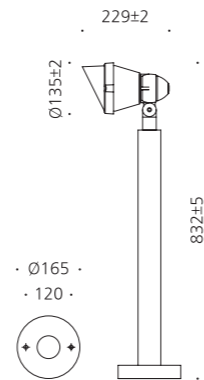

JIOB-304

- AL BODY Diecasting
- HARD GLASS Hard glass lamp cover
- ANGLE 0°-90° Angle regulation gear
- ST POLE Galvanized steel pipe
- POWDER PAINT Powder paint

• WEIGHT 3.5 kg • COLOR DARK GRAY

MODEL	LAMP	BASE	lm / cd
JIOB-304	LED PAR30-15W	E-26	908 lm

JIOB-305

- ST POLE Galvanized steel pipe
- ST BODY Galvanized steel plate
- HARD GLASS Hard glass lamp cover
- SMPS SMPS included
- POWDER PAINT Powder paint

• WEIGHT 6.5 kg • COLOR DARK GRAY BLACK

MODEL	LAMP	BASE	lm / cd
JIOB-305	LED-6W	PCB	120 lm