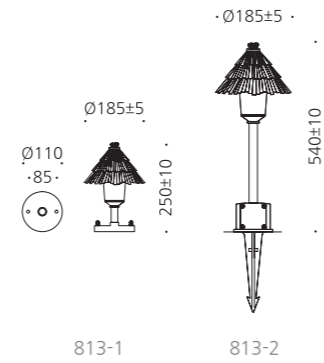

JIOB-813

AL BODY Aluminum alloy casting POWDER PAINT Powder paint

WEIGHT 1.5 kg COLOR LIGHT BROWN

MODEL	LAMP	BASE	lm / cd
JIOB-813	LED-8W	E-26	200 lm

JIOB-815

AL BODY Aluminum alloy casting POWDER PAINT Powder paint

WEIGHT 2 kg COLOR BEIGE

MODEL	LAMP	BASE	lm / cd
JIOB-815	LED-8W	E-26	200 lm