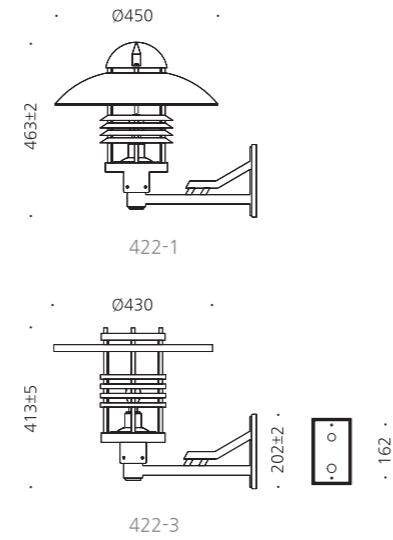

JIOW-480BR

- AL BODY Aluminum alloy casting
- PC Polycarbonate lamp cover (Milky, Clear)
- POWDER PAINT Powder paint

• WEIGHT HEAD 15kg • COLOR BLACK

MODEL	LAMP	BASE	lm / cd
JIOW-480	LED-8W	E-26	
JIOW-482	LED-8W	E-26	
JIOW-484	LED-8W	E-26