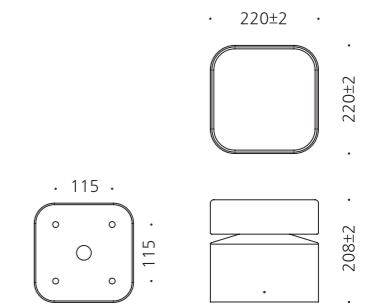

JIOB-821

- **AL BODY** Aluminum alloy casting
- **POWDER PAINT** Powder paint
- **SMPS** SMPS included

• WEIGHT **6 kg** • COLOR **METAL GRAY**

MODEL	LAMP	BASE	lm / cd
JIOB-821	LED-8W	PCB	480 lm