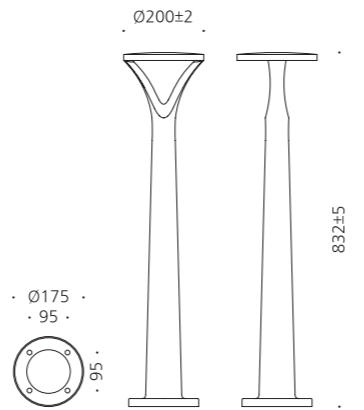

JIOB-308

- **AL BODY** Aluminum alloy casting
- **ACRYL** Acrylic lamp cover
- **SMPS** SMPS included
- **POWDER PAINT** Powder paint

• WEIGHT **5 kg** • COLOR **DARK GRAY**

MODEL	LAMP	BASE	lm / cd
JIOB-308	LED-12W	PCB	696 lm

JIOB-313

- **ST BODY** Galvanized steel pipe
- **LENS** Optical Silicone lens
- **POWDER PAINT** Powder paint
- **SMPS** SMPS included

• WEIGHT **6 kg / 7.5 kg** • COLOR **BLACK**

MODEL	LAMP	BASE	lm / cd
JIOB-313-1	LED-20W	COB	1721 lm
JIOB-313-2	LED-20W	COB	1721 lm