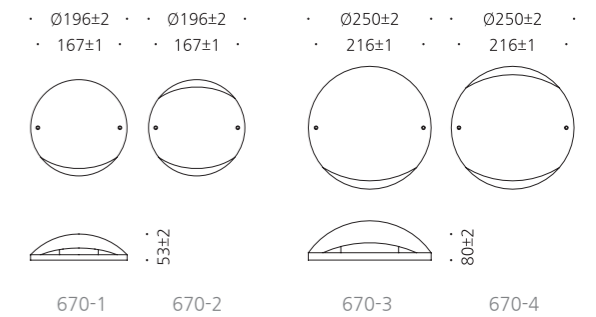

JIOW-670

- AL Aluminum alloy casting
- PC Polycarbonate lamp cover
- SMPS SMPS included
- POWDER PAINT Powder paint

• WEIGHT 1 kg • COLOR BLACK

MODEL	LAMP	BASE	lm / cd
JIOW-670-1	LED-4W	COB	
JIOW-670-2	LED-8W	COB	
JIOW-670-3	LED-13W	COB	
JIOW-670-4	LED-13W	COB