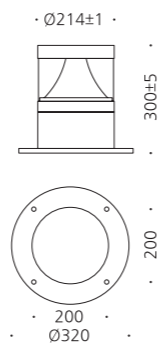

홍천.블루마운틴CC