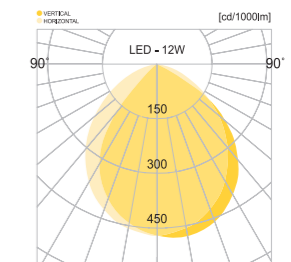

JIOW-120

- ST COVER Galvanized steel plate (120-1)
- AL COVER Aluminum alloy casting (120-2)
- TEMP GLASS Tempered glass lamp cover
- ST BODY Galvanized steel plate
- SMPS SMPS included
- POWDER PAINT Powder paint

- WEIGHT 3 kg
- COLOR METAL GRAY WHITE

MODEL	LAMP	BASE	lm / cd
JIOW-120	LED-3W X 2	PCB	

JIOW-179

- AL BODY Diecasting
- TEMP GLASS Tempered glass lamp cover
- POWDER PAINT Powder paint
- SMPS SMPS included

- WEIGHT 1 kg
- COLOR BLACK DARK GRAY

MODEL	LAMP	BASE	lm / cd
JIOW-179	LED-12W	PCB	490 lm

군포 금강펜테리움