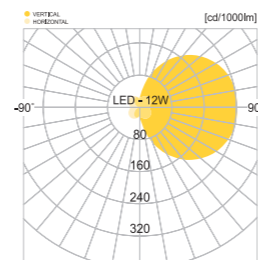

JIOW-1006, 1007

- ST Galvanized steel plate
- ACRYL Acrylic lamp cover
- POWDER PAINT Powder paint
- SMPS SMPS included

• WEIGHT 2 kg • COLOR BLACK WHITE

MODEL	LAMP	BASE	lm / cd
JIOW-1006	LED-12W	PCB	360 lm
JIOW-1007	LED-12W	PCB	360 lm