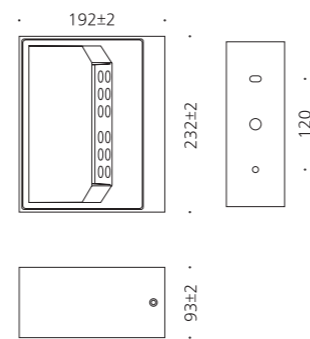

JIOW-122

- **AL BODY** Aluminum alloy casting
- **TEMP GLASS** Tempered glass lamp cover
- **LENS** Optical Polycarbonatelens
- **POWDER PAINT** Powder paint
- **SMPS** SMPS included

• WEIGHT **4.5 kg** • COLOR **BLACK** ☐ **WHITE**

MODEL	LAMP	BASE	lm / cd
JIOW-122	LED-12W	PCB