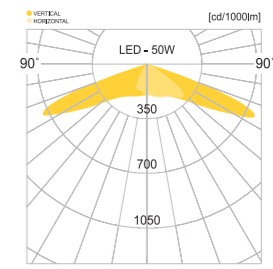

JIOP-505

- AL BODY Aluminum extrusion
- SMPS SMPS included
- AL POLE Aluminum extrusion
- LENS Optical Polycarbonate lens
- POWDER PAINT Powder paint

• WEIGHT • COLOR DARK GRAY

MODEL	LAMP	BASE	lm / cd
JIOP-505	LED-50W	MODULE-1	5750 lm