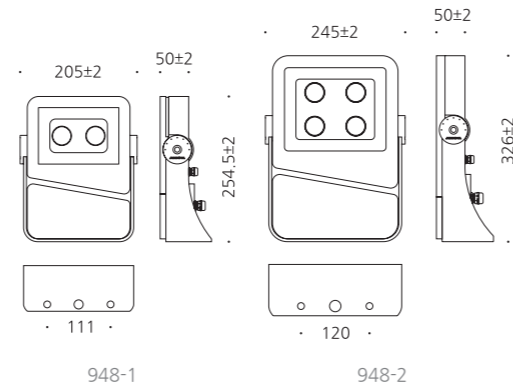

• WEIGHT 7 kg 10 kg 15 kg • COLOR DARK GRAY

MODEL	LAMP	BASE	lm / cd
JIOF-950-1	LED-18W	PCB	1530 lm
JIOF-950-2	LED-36W	PCB	3060 lm
JIOF-950-3	LED-80W	PCB	6400 lm

강촌교

광명역

JIOF-948

- AL BODY Diecasting
- TEMP GLASS Tempered glass lamp cover
- ANGLE Angle regulation gear (0°-90°)
- POWDER PAINT Powder paint
- AL BRACKET Aluminum bracket
- LENS Optical Polycarbonate lens
- SMPS SMPS included