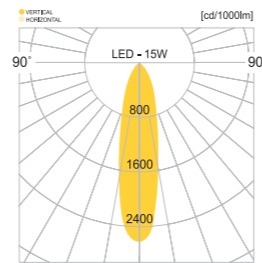

JIOW-188

- AL BODY Diecasting
- AL BODY Aluminum extrusion
- TEMP GLASS Tempered glass lamp cover
- POWDER PAINT Powder paint

• WEIGHT 3.3 kg 4 kg 7.8 kg • COLOR SILVER

MODEL	LAMP	BASE	lm / cd
JIOW-188-1	▶ LED PAR30-15W	E-26	897 lm
JIOW-188-2	▶ LED PAR30-15W x 2	E-26	
JIOW-188-3	▶ LED PAR30-15W x 2	E-26	
JIOW-188-4	▶ LED PAR30-15W x 2	E-26