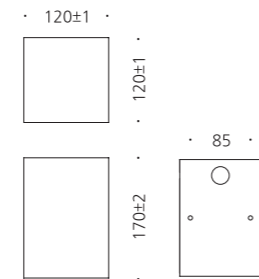

JIOW-114

- **ST BODY** Galvanized steel plate
- **PC** Polycarbonate lamp cover
- **POWDER PAINT** Powder paint

• WEIGHT **2,5 kg** • COLOR **BLACK**

MODEL	LAMP	BASE	lm / cd
JIOW-114	LED PAR30-15W	E-26	900 lm