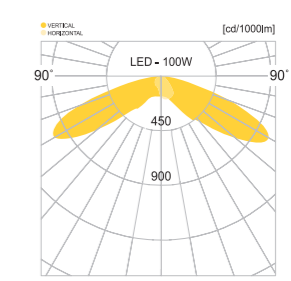

JIOP-579

- ST BODY Galvanized steel plate
- LENS Optical Polycarbonate lens
- ST POLE Galvanized steel pipe
- POWDER PAINT Powder paint
- SMPS SMPS included

• WEIGHT • COLOR DARK GRAY SILVER

MODEL	LAMP	BASE	lm / cd
JIOP-579	LED-100W+50W	MODULE-1