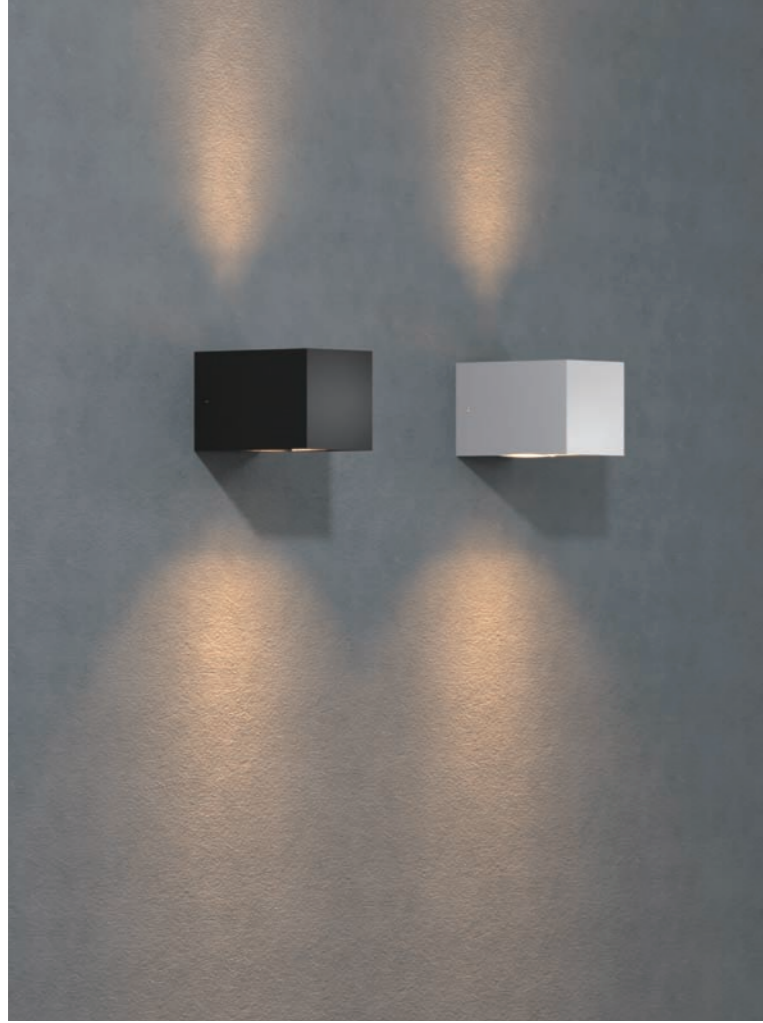

JIOW-151

- AL Aluminum alloy casting
- ACRYL Acrylic lamp cover
- POWDER PAINT Powder paint
- SMPS SMPS included

• WEIGHT 2,3 kg • COLOR BLACK WHITE

MODEL	LAMP	BASE	lm / cd
JIOW-151	LED-4W	PCB	120 lm