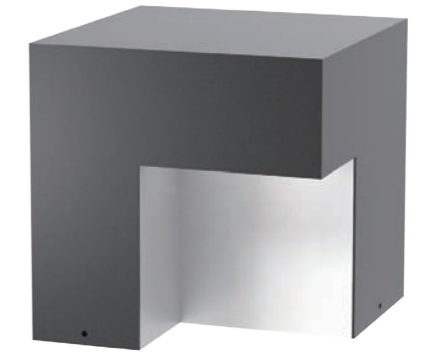

JIOB-843

- **ST BODY** Galvanized steel plate
- **ACRYL** Acrylic lamp cover
- **SMPS** SMPS included
- **POWDER PAINT** Powder paint

• WEIGHT **7 kg** • COLOR **DARK GRAY**

MODEL	LAMP	BASE	lm / cd
JIOB-843	LED-12W	PCB	480 lm