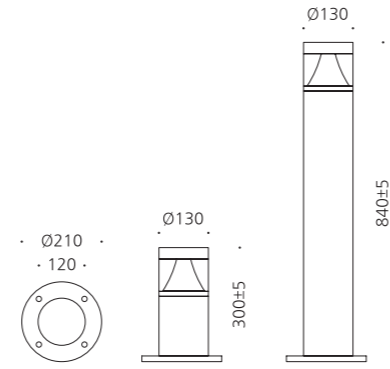

JIOB-350

- AL BODY Aluminum extrusion
- AL COVER Aluminum alloy casting
- ACRYL Acrylic lamp cover
- SMPS SMPS included
- POWDER PAINT Powder paint

• WEIGHT 4.5 kg • COLOR DARK GRAY BLACK

MODEL	LAMP	BASE	lm / cd
JIOB-350	LED-12W	PCB	841 lm