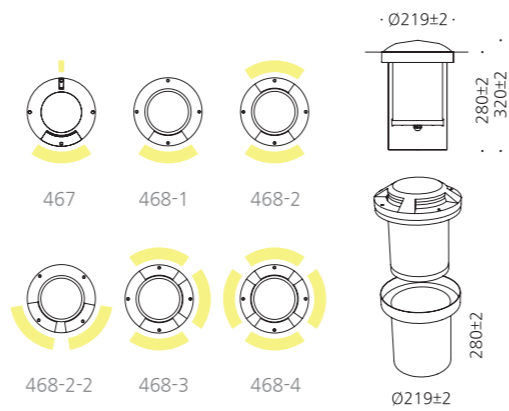

JIOI-467, 468

- AL BODY Aluminum alloy casting
- HARD GLASS Hard glass lamp cover
- AL BODY Aluminum extrusion
- STS HOUSING Stainless steel housing
- POWDER PAINT Powder paint

• WEIGHT 3 kg • COLOR SILVER

MODEL	LAMP	BASE	lm / cd
JIOI-467	▶ LED PAR30-15W	E-26	
JIOI-468	▶ LED PAR30-15W	E-26	

JIOI-917

- AL BODY Aluminum extrusion
- TEMP GLASS Tempered glass lamp cover
- SI Silicone finished
- AL HOUSING Aluminum extrusion housing
- RGB Changing color
- POWDER PAINT Powder paint

• WEIGHT 2.1 kg • COLOR SILVER

MODEL	LAMP	BASE	lm / cd
JIOI-917	***** LED 4.5W	PCB	45 lm
	***** LED 7.5W	PCB	75 lm
	***** LED 15W	PCB	150 lm