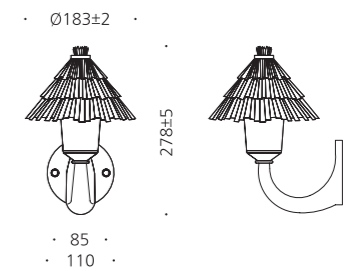

JIOW-601

- ST
  POLE Galvanized steel pipe
- STS
  PLATED Stainless steel plated
- ACRYL Acrylic lamp cover
- POWDER
  PAINT Powder paint

- WEIGHT 42
  kg
- COLOR GREEN BLACK

MODEL	LAMP	BASE	lm / cd
JIOW-601(top)	LED PAR 30 15W	E-26	
JIOW-601(main)	LED PAR 30 32W	E-26	

JIOW-813BR

- AL
  BODY Aluminum alloy casting
- POWDER
  PAINT Powder paint

- WEIGHT 1.5
  kg
- COLOR BROWN

MODEL	LAMP	BASE	lm / cd
JIOW-813	LED-8W	E-26	200 lm

신갈.푸르지오