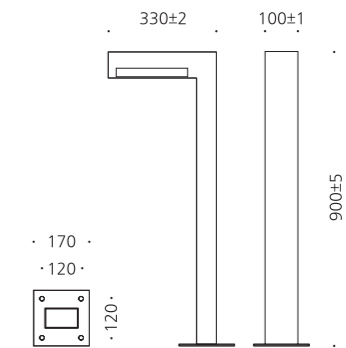

JIJOB-850

- STS PLATED Stainless steel plated
- ACRYL Acrylic lamp cover
- STS POLE Stainless steel pole
- SMPS SMPS included
- POWDER PAINT Powder paint

• WEIGHT 6 kg • COLOR DARK GRAY

MODEL	LAMP	BASE	lm / cd
JIJOB-850	LED 24W	PCB	672 lm