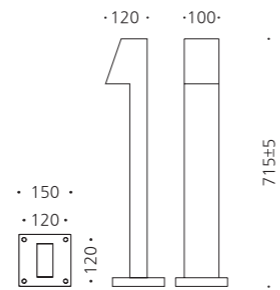

JIOB-327

- **ST BODY** Galvanized steel plate
- **ACRYL** Acrylic lamp cover
- **POWDER PAINT** Powder paint

- **ST POLE** Galvanized steel pipe
- **SMPS** SMPS included

• WEIGHT **5 kg** • COLOR **DARK GRAY**

MODEL	LAMP	BASE	lm / cd
JIOB-327	LED-6W	PCB	87 lm