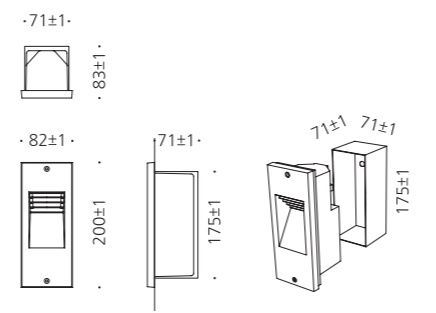

JIOL-174

- **AL BODY** Diecasting
- **AL REFLECTOR** Aluminum reflector of high grade (MIRO 1500G/3)
- **SMPS** SMPS included
- **TEMP GLASS** Tempered glass lamp cover
- **POWDER PAINT** Powder paint
- **STS HOUSING** Stainless steel housing

• WEIGHT **2 kg** • COLOR **SILVER**

MODEL	LAMP	BASE	lm / cd
JIOL-174	LED-6W	PCB	240 lm

JIOL-183

- **AL BODY** Diecasting
- **AL REFLECTOR** Aluminum reflector of high grade
- **SMPS** SMPS included
- **TEMP GLASS** Tempered glass lamp cover
- **POWDER PAINT** Powder paint
- **STS HOUSING** Stainless steel housing

• WEIGHT **1 kg** • COLOR **SILVER** **BLACK** **METAL GRAY**

MODEL	LAMP	BASE	lm / cd
JIOL-183	LED 1W	PCB	31 lm