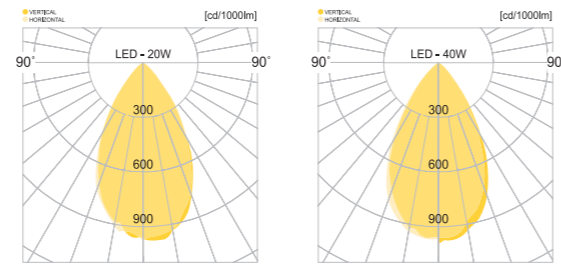

• WEIGHT 7 kg 10 kg 15 kg • COLOR DARK GRAY

MODEL	LAMP	BASE	lm / cd
JIOF-949-1	LED-24W	PCB	2102 lm
JIOF-949-2	LED-48W	PCB	3984 lm
JIOF-949-3	LED-96W	PCB	7968 lm

다산신도시. 금강펜테리움

JIOF-950

- AL BODY Aluminum alloy casting
- TEMP GLASS Tempered glass lamp cover
- ANGLE Angle regulation gear (0°-90°)
- POWDER PAINT Powder paint
- SMPS SMPS included
- LENS Optical Polycarbonatelens

• WEIGHT 7 kg 10 kg 15 kg • COLOR DARK GRAY

MODEL	LAMP	BASE	lm / cd
JIOF-950-1	LED-18W	PCB	1530 lm
JIOF-950-2	LED-36W	PCB	3060 lm
JIOF-950-3	LED-80W	PCB	6400 lm

강촌교

광명역

JIOF-948

- AL BODY Diecasting
- TEMP GLASS Tempered glass lamp cover
- ANGLE Angle regulation gear (0°-90°)
- POWDER PAINT Powder paint
- AL BRACKET Aluminum bracket
- LENS Optical Polycarbonate lens
- SMPS SMPS included