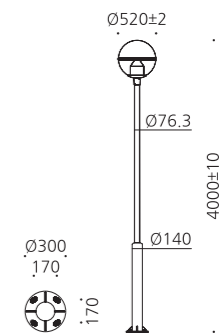

JIOP-535

- AL
  BODY Diecasting
- PC Polycarbonate lamp cover
- ST
  POLE Galvanized steel pipe
- POWDER
  PAINT Powder paint

• WEIGHT HEAD 5
kg • COLOR BLACK

MODEL	LAMP	BASE	lm / cd
JIOP-535	LED-55W	E-39	

JIOP-536

- AL
  BODY Diecasting
- PC Polycarbonate lamp cover
- ST
  POLE Galvanized steel pipe
- POWDER
  PAINT Powder paint

• WEIGHT HEAD 9
kg • COLOR BLACK

MODEL	LAMP	BASE	lm / cd
JIOP-536	LED-60W	E-39	

개나리푸르지오