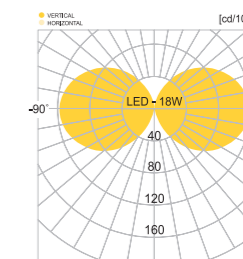

JIOB-442

- AL BODY Aluminum alloy casting
- AL BODY Aluminum extrusion
- ACRYL Acrylic lamp cover
- SMPS SMPS included
- POWDER PAINT Powder paint

• WEIGHT 4.5 kg 6.5 kg • COLOR BLACK

MODEL	LAMP	BASE	lm / cd
JIOB-442-2	LED-18W	2G11	

JIOB-407

- AL BODY Diecasting
- AL BODY Aluminum extrusion
- ACRYL Acrylic lamp cover
- POWDER PAINT Powder paint

• WEIGHT 8.5 kg • COLOR DARK GRAY BLACK

MODEL	LAMP	BASE	lm / cd
JIOB-407	LED-8W	E-26	181 lm

김포.결포우스타파라곤