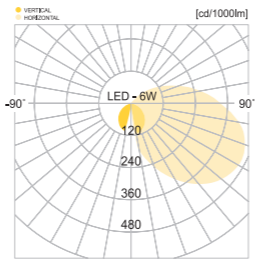

JIOW-607

- **AL BODY** Aluminum alloy casting
- **ACRYL** Acrylic lamp cover
- **SMPS** SMPS included
- **POWDER PAINT** Powder paint

• WEIGHT $\frac{2,2}{kg}$ • COLOR **BLACK** ☐ **WHITE**

MODEL	LAMP	BASE	lm / cd
JIOW-607	LED-6W	PCB	168 lm