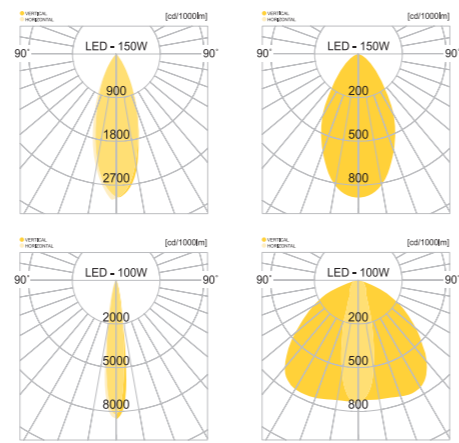

JIOF-946

- AL BODY Diecasting
- POWDER PAINT Powder paint
- ANGLE REGULATION GEAR Angle regulation gear
- SMPS SMPS included
- LENS Optical Polycarbonate lens

• WEIGHT 1.3 kg • COLOR DARK GRAY SILVER

MODEL	LAMP	BASE	lm / cd
JIOF-946	LED-100W	MODULE-1	11500 lm
	LED-150W	MODULE-1	17250 lm

JIOF-922

- AL BODY Aluminum alloy casting
- AL BODY Aluminum extrusion
- ANGLE REGULATION GEAR Angle regulation gear
- TEMP GLASS Tempered glass lamp cover
- LENS Optical Polycarbonate lens
- POWDER PAINT Powder paint
- SMPS SMPS included

• WEIGHT 2 kg • COLOR DARK GRAY

MODEL	LAMP	BASE	lm / cd
JIOF-922	LED-7W	GU10	350 lm
	LED-13W	COB	1133 lm