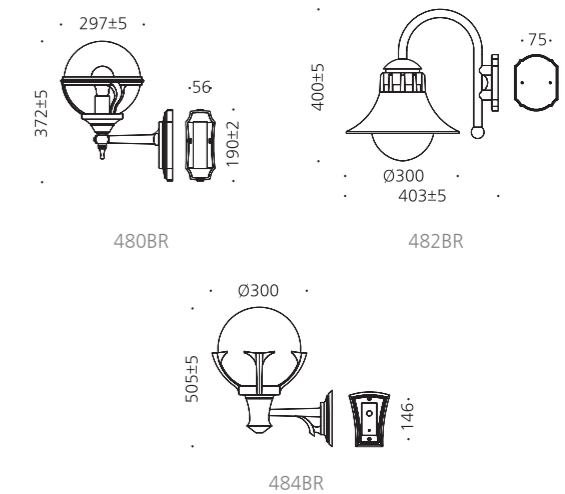

JIOW-422BR

- AL BODY Aluminum alloy casting
- ACRYL Acrylic lamp cover
- AL PLATED Aluminum plated
- POWDER PAINT Powder paint

• WEIGHT 5.5kg • COLOR METAL GRAY

MODEL	LAMP	BASE	lm / cd
JIOW-422-1	LED-15W	E-26	
JIOW-422-3	LED-15W	E-26	

JIOW-480BR

- AL BODY Aluminum alloy casting
- PC Polycarbonate lamp cover (Milky, Clear)
- POWDER PAINT Powder paint

• WEIGHT HEAD 15kg • COLOR BLACK

MODEL	LAMP	BASE	lm / cd
JIOW-480	LED-8W	E-26	
JIOW-482	LED-8W	E-26	
JIOW-484	LED-8W	E-26	

SK.ECO HUB