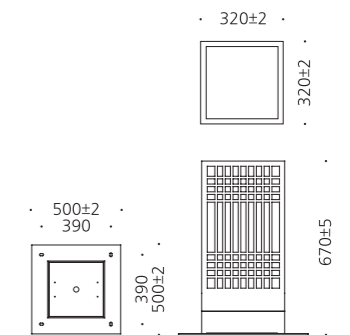

JIOB-935

- AL BODY Aluminum alloy casting
- LENS Optical Polycarbonate lens
- POWDER PAINT Powder paint
- TEMP GLASS Tempered glass lamp cover
- SMPS SMPS included

• WEIGHT 4.5 kg • COLOR METAL GRAY

MODEL	LAMP	BASE	lm / cd
JIOB-935	LED-25W	MODULE-1	2500 lm

JIOB-998

- ST BODY Galvanized steel plate
- POWDER PAINT Powder paint
- ACRYL Acrylic lamp cover
- SMPS SMPS included

• WEIGHT 1.0 kg • COLOR METAL GRAY BLACK

MODEL	LAMP	BASE	lm / cd
JIOB-998	LED-18W x 2	2G11	

경희궁