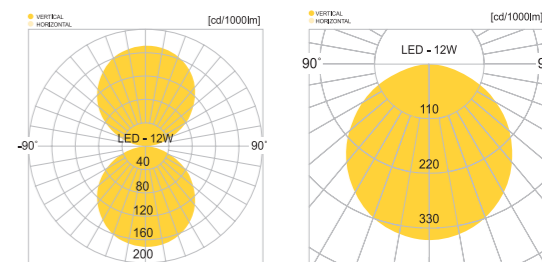

JIOW-1006, 1007

- ST Galvanized steel plate
- ACRYL Acrylic lamp cover
- POWDER PAINT Powder paint
- SMPS SMPS included

• WEIGHT 2 kg • COLOR BLACK WHITE

MODEL	LAMP	BASE	lm / cd
JIOW-1006	LED-12W	PCB	360 lm
JIOW-1007	LED-12W	PCB	360 lm