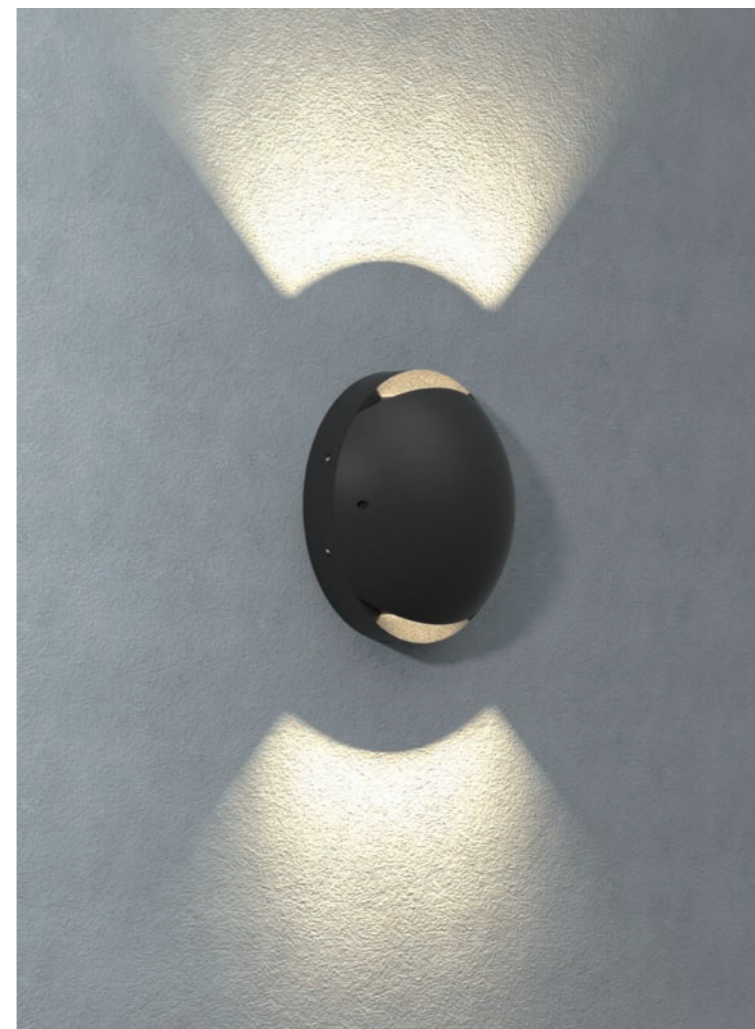

JIOW-670

- AL Aluminum alloy casting
- PC Polycarbonate lamp cover
- SMPS SMPS included
- POWDER PAINT Powder paint

• WEIGHT 1 kg • COLOR BLACK

MODEL	LAMP	BASE	lm / cd
JIOW-670-1	LED-4W	COB	
JIOW-670-2	LED-8W	COB	
JIOW-670-3	LED-13W	COB	
JIOW-670-4	LED-13W	COB