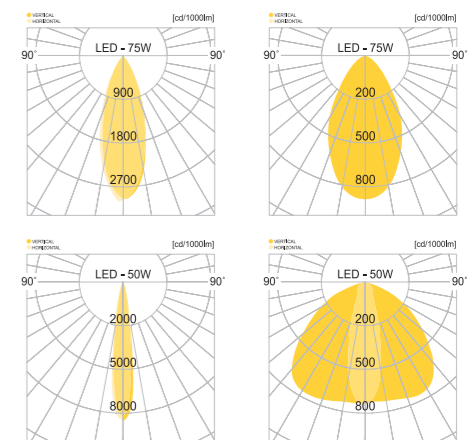

JIOF-945

- **AL BODY** Diecasting
- **POWDER PAINT** Powder paint
- **ANGLE REGULATION GEAR** Angle regulation gear (0°-90°)
- **SMPS** SMPS included
- **LENS** Optical Polycarbonate lens

• WEIGHT **6 kg** • COLOR **DARK GRAY SILVER**

MODEL	LAMP	BASE	lm / cd
JIOF-945	LED-50W	MODULE-1	5750 lm

JIOF-939

- **AL BODY** Diecasting
- **POWDER PAINT** Powder paint
- **ANGLE REGULATION GEAR** Angle regulation gear (0°-90°)
- **SMPS** SMPS included
- **LENS** Optical Polycarbonate lens

• WEIGHT **6.5 kg** • COLOR **DARK GRAY SILVER**

MODEL	LAMP	BASE	lm / cd
JIOF-939	LED-50W	MODULE-2	5750 lm
	LED-75W	MODULE-1	8625 lm

다산신도시.자연안e편한세상