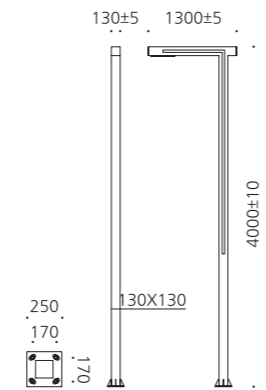

JIOP-596

STS POLE Stainless steel pole

STS BODY Stainless steel plate

LENS Optical Polycarbonate lens

SMPS SMPS included

POWDER PAINT Powder paint

• WEIGHT • COLOR DARK GRAY

MODEL	LAMP	BASE	lm / cd
JIOP-596(sub)	LED-45W	PCB	1125 lm
JIOP-596(main)	LED-50W	MODULE-2	5750 lm