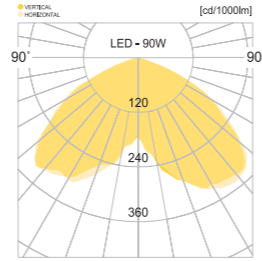

JIOP-588

- AL BODY Aluminum alloy casting
- ABS ABS top cover
- ACRYL Acrylic lamp cover
- LENS Optical Polycarbonate lens
- ST POLE Galvanized steel pipe
- POWDER PAINT Powder paint
- SMPS SMPS included

• WEIGHT HEAD 15 KG • COLOR DARK GRAY BLACK

MODEL	LAMP	BASE	lm / cd
JIOP-588	LED-90W	MODULE-1	9650 lm