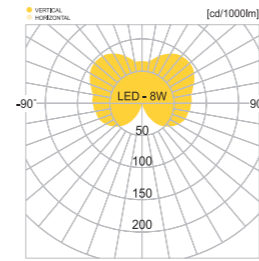

JIOB-427

- AL BODY Aluminum alloy casting
- AL BODY Aluminum extrusion
- ACRYL Acrylic lamp cover
- POWDER PAINT Powder paint

• WEIGHT 4 kg 8 kg • COLOR DARK GRAY BLACK

MODEL	LAMP	BASE	lm / cd
JIOB-427	LED-8W	E-26	160 lm

JIOB-437

- AL BODY Aluminum alloy casting
- AL BODY Aluminum extrusion
- ACRYL Acrylic lamp cover
- POWDER PAINT Powder paint

• WEIGHT 4 kg 8 kg • COLOR DARK GRAY BLACK

MODEL	LAMP	BASE	lm / cd
JIOB-437	LED-8W	E-26	160 lm