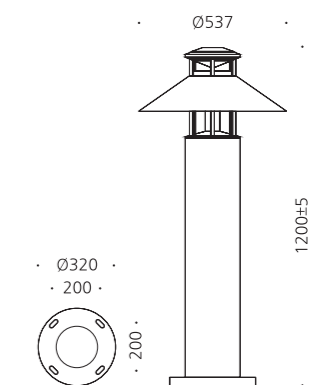

JIJOB-446

AL BODY	Aluminum alloy casting	AL BODY	Aluminum extrusion
AL REFLECTOR	Aluminum reflector of white painted	ACRYL	Acrylic lamp cover
POWDER PAINT	Powder paint		

• WEIGHT **1.1 kg** • COLOR **METAL GRAY**

MODEL	LAMP	BASE	lm / cd
JIJOB-446	LED-8W	E-26	104 lm
JIJOB-446	LED-13W	COB	767 lm

JIJOB-452

AL BODY	Aluminum alloy casting	ST POLE	Galvanized steel pipe
AL REFLECTOR	Aluminum reflector of white painted	ACRYL	Acrylic lamp cover
POWDER PAINT	Powder paint		

• WEIGHT **3.6 kg** • COLOR **METAL GRAY**

MODEL	LAMP	BASE	lm / cd
JIJOB-452	LED-8W	E-26	240 lm

신구대학 식물원