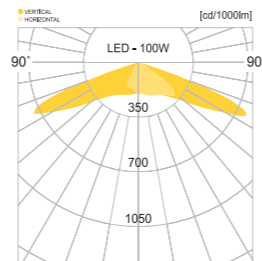

JIOP-500

- AL BODY Aluminum alloy casting
- ACRYL Acrylic lamp cover
- LENS Optical Polycarbonate lens
- ST POLE Galvanized steel pipe
- POWDER PAINT Powder paint
- SMPS SMPS included

- WEIGHT HEAD 13 kg
- COLOR METAL GRAY BLACK

MODEL	LAMP	BASE	lm / cd
JIOP-500	LED-100W	MODULE-1	9650 lm

JIOP-525

- AL BODY Aluminum alloy casting
- ACRYL Acrylic lamp cover
- AL SHEILD Aluminum sheild
- ST POLE Galvanized steel pipe
- POWDER PAINT Powder paint

- WEIGHT HEAD 18 kg
- COLOR METAL GRAY SILVER

MODEL	LAMP	BASE	lm / cd
JIOP-525	LED-60W	E-39