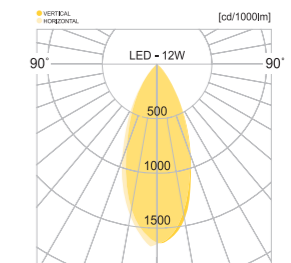

JIOF-932

- AL BODY Aluminum alloy casting
- TEMP GLASS Tempered glass lamp cover
- ANGLE 0°-90° Angle regulation gear
- POWDER PAINT Powder paint

• WEIGHT 2.5 kg • COLOR BROWN GREEN

MODEL	LAMP	BASE	lm / cd
JIOF-932	LED PAR20-8W	E-26	474 lm

JIOF-929

- AL BODY Aluminum alloy casting
- TEMP GLASS Tempered glass lamp cover
- ANGLE 0°-90° Angle regulation gear
- POWDER PAINT Powder paint
- LENS Optical Polycarbonate lens
- SMPS SMPS included

• WEIGHT 2.5 kg • COLOR BROWN DARK GRAY

MODEL	LAMP	BASE	lm / cd
JIOF-929	LED-12W	PCB	900 lm