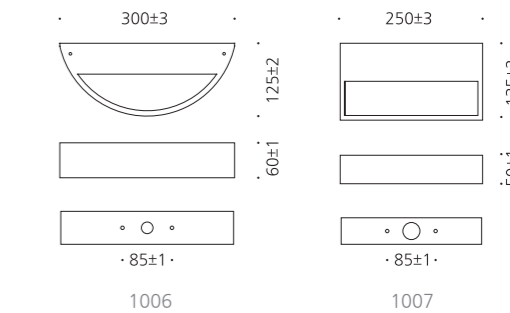

JIOW-1006, 1007

- ST Galvanized steel plate
- ACRYL Acrylic lamp cover
- POWDER PAINT Powder paint
- SMPS SMPS included

• WEIGHT 2 kg • COLOR BLACK WHITE

MODEL	LAMP	BASE	lm / cd
JIOW-1006	LED-12W	PCB	360 lm
JIOW-1007	LED-12W	PCB	360 lm