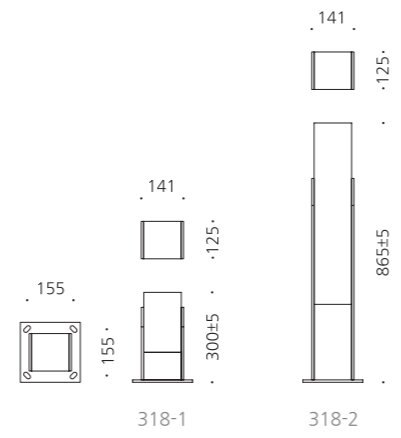

JIOB-318

- **AL PLATED** Aluminum plated
- **ACRYL** Acrylic lamp cover
- **ST POLE** Galvanized steel pipe
- **SMPS** SMPS included
- **POWDER PAINT** Powder paint

• WEIGHT **4.7 kg** **10.2 kg** • COLOR **SILVER** **BLACK**

MODEL	LAMP	BASE	lm / cd
JIOB-318-1	LED-13W	COB	364 lm
JIOB-318-2	LED-13W	COB	364 lm