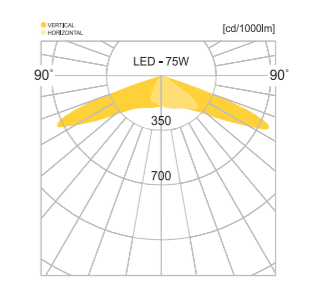

JIOP-564

- AL BODY Aluminum alloy casting
- LENS Optical Polycarbonate lens
- ST POLE Galvanized steel pipe
- SMPS SMPS included
- POWDER PAINT Powder paint

- WEIGHT 7 kg
- COLOR METAL GRAY BLACK

MODEL	LAMP	BASE	lm / cd
JIOP-564	☒ LED-50W	MODULE-1	5750 lm
	☒ LED-75W	MODULE-1	8625 lm