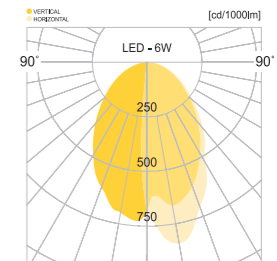

JIOB-327

- **ST BODY** Galvanized steel plate
- **ACRYL** Acrylic lamp cover
- **POWDER PAINT** Powder paint

- **ST POLE** Galvanized steel pipe
- **SMPS** SMPS included

• WEIGHT **5 kg** • COLOR **DARK GRAY**

MODEL	LAMP	BASE	lm / cd
JIOB-327	LED-6W	PCB	87 lm

오산, 세교, 평한, 세상

JIOB-328

- **ST BODY** Galvanized steel plate
- **ACRYL** Acrylic lamp cover
- **POWDER PAINT** Powder paint

- **ST POLE** Galvanized steel pipe
- **SMPS** SMPS included

• WEIGHT **4.4 kg** • COLOR **DARK GRAY**

MODEL	LAMP	BASE	lm / cd
JIOB-328	LED-6W	PCB	87 lm