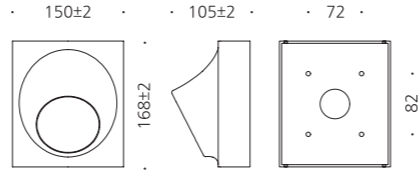

JIOW-607

- **AL BODY** Aluminum alloy casting
- **ACRYL** Acrylic lamp cover
- **SMPS** SMPS included
- **POWDER PAINT** Powder paint

• WEIGHT $\frac{2,2}{kg}$ • COLOR **BLACK** ☐ **WHITE**

MODEL	LAMP	BASE	lm / cd
JIOW-607	LED-6W	PCB	168 lm