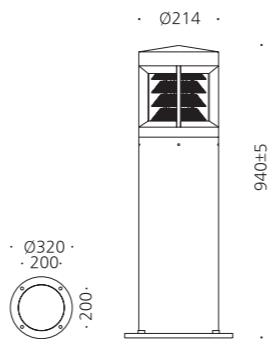

• WEIGHT 7.5 kg • COLOR DARK GRAY

MODEL	LAMP	BASE	lm / cd
JIJOB-447-1	LED-8W	E-26	165 lm
JIJOB-447-2	LED-25W	2G11	

다산신도시.자연안e편한세상

일산.SK M CITY

JIOB-442

- AL BODY Aluminum alloy casting
- AL BODY Aluminum extrusion
- ACRYL Acrylic lamp cover
- SMPS SMPS included
- POWDER PAINT Powder paint