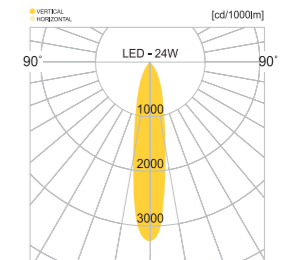

JIOW-156

- **AL BODY** Aluminum alloy casting
- **TEMP GLASS** Tempered glass lamp cover
- **LENS** Optical Polycarbonatelens
- **POWDER PAINT** Powder paint
- **SMPS** SMPS included

• WEIGHT **6 kg** **7 kg** • COLOR **BLACK** ☐ **WHITE**

MODEL	LAMP	BASE	lm / cd
JIOW-156	LED - 24W	PCB	1440 lm