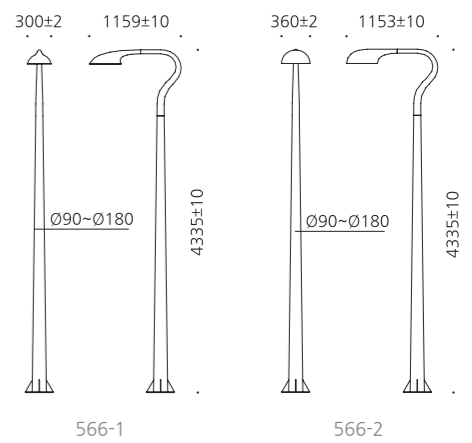

JIOP-566

- AL BODY Aluminum alloy casting
- ST POLE Galvanized steel pipe
- SMPS SMPS included
- LENS Optical Polycarbonate lens
- POWDER PAINT Powder paint

• WEIGHT 10 kg • COLOR DARK GRAY BLACK

MODEL	LAMP	BASE	lm / cd
JIOP-566	LED-75W	MODULE-1	8625 lm