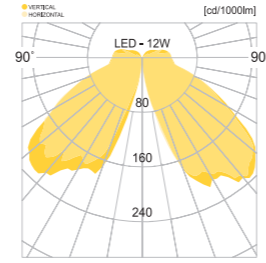

JIOB-350

- AL BODY Aluminum extrusion
- AL COVER Aluminum alloy casting
- ACRYL Acrylic lamp cover
- SMPS SMPS included
- POWDER PAINT Powder paint

• WEIGHT 4.5 kg • COLOR DARK GRAY BLACK

MODEL	LAMP	BASE	lm / cd
JIOB-350	LED-12W	PCB	841 lm