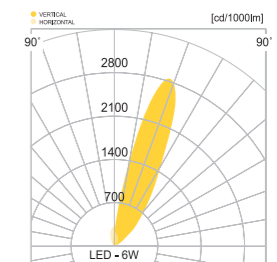

JIOI-479

- AL COVER Aluminum alloy casting
- TEMP GLASS Tempered glass lamp cover
- PC REFLECTOR Polycarbonate reflector with metallic lacquer
- STS HOUSING Stainless steel housing
- POWDER PAINT Powder paint

- WEIGHT 3.2 kg
- COLOR NATURAL COLOR

MODEL	LAMP	BASE	lm / cd
JIOI-479	LED-13W	COB	974 lm