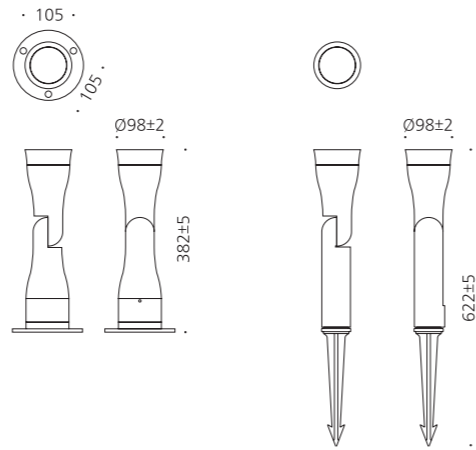

양카 타입

팩 타입

JIOF-929

- AL BODY Aluminum alloy casting
- TEMP GLASS Tempered glass lamp cover
- ANGLE 0°-90° Angle regulation gear
- POWDER PAINT Powder paint
- LENS Optical Polycarbonate lens
- SMPS SMPS included

• WEIGHT 2.5 kg • COLOR BROWN DARK GRAY

MODEL	LAMP	BASE	lm / cd
JIOF-929	LED-12W	PCB	900 lm