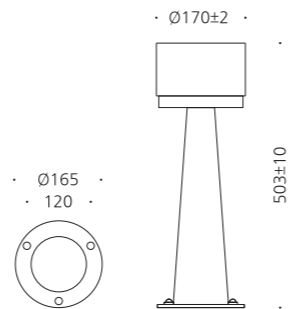

MODEL	LAMP	BASE	lm / cd
JIOB-821	LED-8W	PCB	480 lm

그린투모로우

JIOB-806

- AL BODY** Aluminum alloy casting
- ACRYL** Acrylic lamp cover
- POWDER PAINT** Powder paint

• WEIGHT 4.1 kg • COLOR SILVER

MODEL	LAMP	BASE	lm / cd
JIOB-806	LED-3W	PCB	