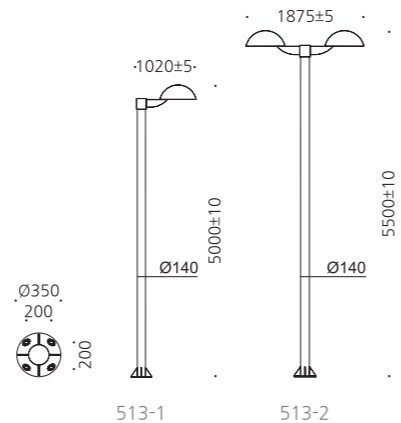

JIOP-513

- AL BODY Aluminum alloy casting
- ST POLE Galvanized steel pipe
- SMPS SMPS included
- LENS Optical Polycarbonate lens
- POWDER PAINT Powder paint

• WEIGHT HEAD 15 kg • COLOR METAL GRAY

MODEL	LAMP	BASE	lm / cd
JIOP-513	LED-100W	MODULE-1	11500 lm

JIOP-518

- AL BODY Aluminum alloy casting
- ST POLE Galvanized steel pipe
- POWDER PAINT Powder paint
- ACRYL Acrylic lamp cover
- SMPS SMPS included

• WEIGHT HEAD 18 kg • COLOR METAL GRAY BLACK

MODEL	LAMP	BASE	lm / cd
JIOP-518	LED-90W	MODULE-1	9650 lm