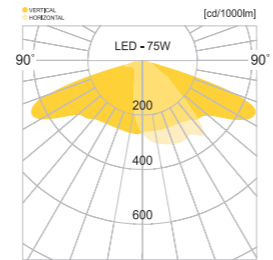

JIOP-542

- ST
  POLE Galvanized steel pipe
- LENS Optical Polycarbonate lens
- POWDER
  PAINT Powder paint
- SMPS SMPS included

• WEIGHT • COLOR METAL GRAY

MODEL	LAMP	BASE	lm / cd
JIOP-542	LED-75W	MODULE-2	8625 lm

연천.선사유적지