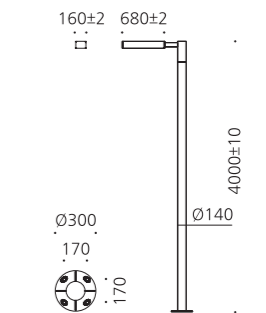

영종하늘도시.e편한세상