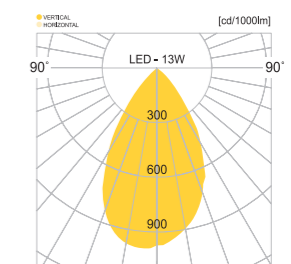

JIOF-946

- AL BODY Diecasting
- POWDER PAINT Powder paint
- ANGLE REGULATION GEAR Angle regulation gear
- SMPS SMPS included
- LENS Optical Polycarbonate lens

• WEIGHT 1.3 kg • COLOR DARK GRAY SILVER

MODEL	LAMP	BASE	lm / cd
JIOF-946	LED-100W	MODULE-1	11500 lm
	LED-150W	MODULE-1	17250 lm

JIOF-922

- AL BODY Aluminum alloy casting
- AL BODY Aluminum extrusion
- ANGLE REGULATION GEAR Angle regulation gear
- TEMP GLASS Tempered glass lamp cover
- LENS Optical Polycarbonate lens
- POWDER PAINT Powder paint
- SMPS SMPS included

• WEIGHT 2 kg • COLOR DARK GRAY

MODEL	LAMP	BASE	lm / cd
JIOF-922	LED-7W	GU10	350 lm
	LED-13W	COB	1133 lm

속초 영랑호 e편한세상