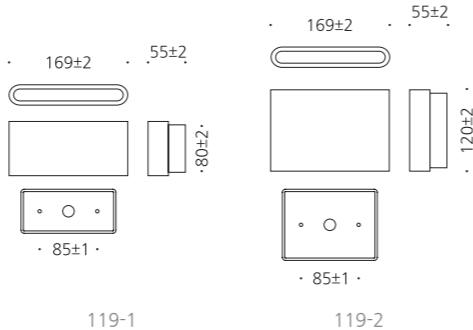

JIOW-119

- **AL BODY** Aluminum extrusion
- **ACRYL** Acrylic lamp cover
- **SMPS** SMPS included
- **POWDER PAINT** Powder paint

• WEIGHT $\frac{1}{kg}$ $\frac{2}{kg}$ • COLOR BLACK WHITE

MODEL	LAMP	BASE	lm / cd
JIOW-119-1	LED-10W	COB	
JIOW-119-2	LED-20W	COB	

JIOW-203

- **ST BODY** Galvanized steel plate
- **HARD GLASS** Hard glass lamp cover
- **SMPS** SMPS included
- **POWDER PAINT** Powder paint

• WEIGHT $\frac{3}{kg}$ • COLOR DARK GRAY BLACK

MODEL	LAMP	BASE	lm / cd
JIOW-203	LED-6W	PCB	168 lm