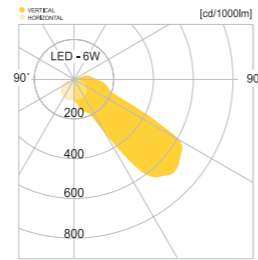

JIOB-412

- AL BODY Aluminum extrusion
- ACRYL Acrylic lamp cover
- SMPS SMPS included
- POWDER PAINT Powder paint

• WEIGHT 6 6,2 kg • COLOR WHITE METAL GRAY

MODEL	LAMP	BASE	lm / cd
JIOB-412-1	LED-6W	PCB	168 lm
JIOB-412-2	LED-6Wx2	PCB