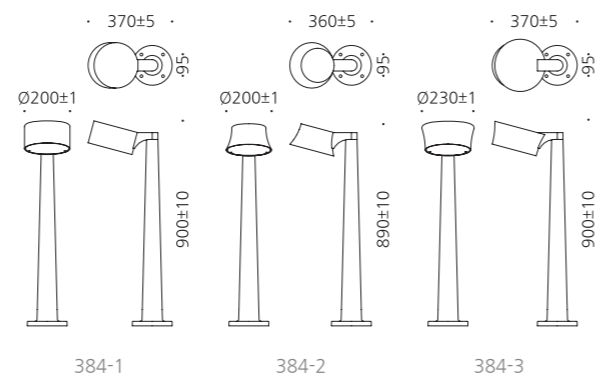

JIOB-384

- **AL BODY** Aluminum alloy casting
- **ACRYL** Acrylic lamp cover
- **POWDER PAINT** Powder paint

• WEIGHT **5.5 kg** **4.5 kg** **5.5 kg** • COLOR **DARK GRAY** **BLACK**

MODEL	LAMP	BASE	lm / cd
JIOB-384	LED-8W	E-26	264 lm