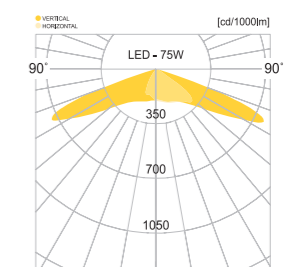

JIOP-568

- **AL BODY** Aluminum alloy casting
- **LENS** Optical Polycarbonate lens
- **ST POLE** Galvanized steel pipe
- **POWDER PAINT** Powder paint
- **SMPS** SMPS included

- WEIGHT • COLOR DARK GRAY BROWN

MODEL	LAMP	BASE	lm / cd
JIOP-568	LED-75W	MODULE-1	8625 lm

JIOP-501

- **AL BODY** Aluminum alloy casting
- **LENS** Optical Polycarbonate lens
- **ST POLE** Galvanized steel pipe
- **POWDER PAINT** Powder paint
- **SMPS** SMPS included

- WEIGHT HEAD 6 kg • COLOR DARK GRAY BLACK

MODEL	LAMP	BASE	lm / cd
JIOP-501	LED-75W	MODULE-1	8625 lm

한림대강남성심병원