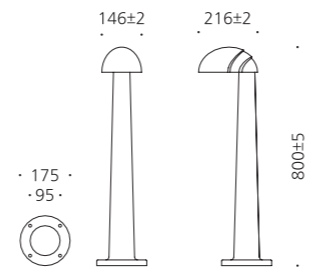

JIOB-301

- **AL BODY** Aluminum alloy casting
- **ACRYL** Acrylic lamp cover
- **SMPS** SMPS included
- **POWDER PAINT** Powder paint

• WEIGHT **3,5 kg** • COLOR **METAL GRAY**

MODEL	LAMP	BASE	lm / cd
JIOB-301	LED-6W	PCB	168 lm

JIOB-404

- **AL BODY** Aluminum extrusion
- **AL COVER** Aluminum alloy casting
- **ACRYL** Acrylic lamp cover
- **SMPS** SMPS included
- **POWDER PAINT** Powder paint

• WEIGHT **4 kg** • COLOR **METAL GRAY**

MODEL	LAMP	BASE	lm / cd
JIOB-404	LED-4W	PCB	112 lm