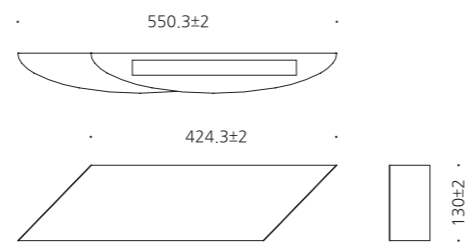

JIOW-615

AL BODY	Aluminum alloy casting	ACRYL	Acrylic lamp cover
SMPS	SMPS included	POWDER PAINT	Powder paint

• WEIGHT $2,6$ kg • COLOR **WHITE**

MODEL	LAMP	BASE	lm / cd
JIOW-615	LED-1W X 2	PCB	60 lm