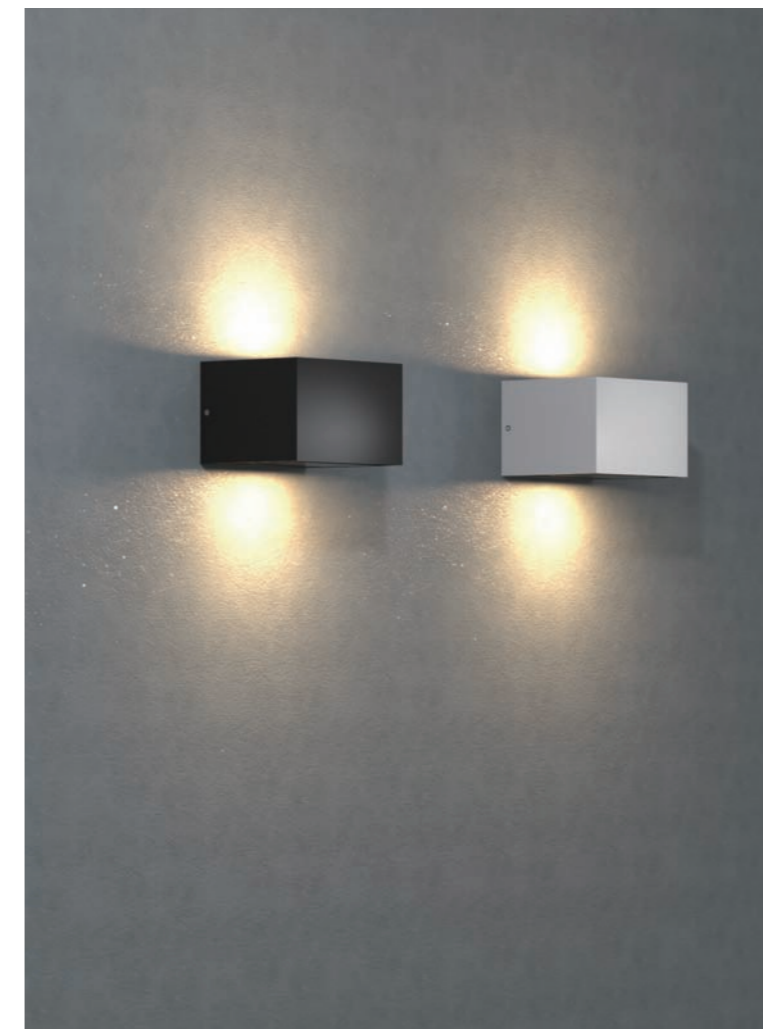

MODEL	LAMP	BASE	lm / cd
JIOW-122	LED-12W	PCB	

JIOW-156

- AL BODY** Aluminum alloy casting
- TEMP GLASS** Tempered glass lamp cover
- LENS** Optical Polycarbonatelens
- POWDER PAINT** Powder paint
- SMPS** SMPS included

• WEIGHT **6 kg** **7 kg** • COLOR **BLACK** **WHITE**

MODEL	LAMP	BASE	lm / cd
JIOW-156	LED - 24W	PCB	1440 lm

JIOW-606

ST BODY	Galvanized steel plate	AL REFLECTOR	Aluminum diecasting reflector
SMPS	SMPS included	POWDER PAINT	Powder paint
ACRYL	Acrylic lamp cover		