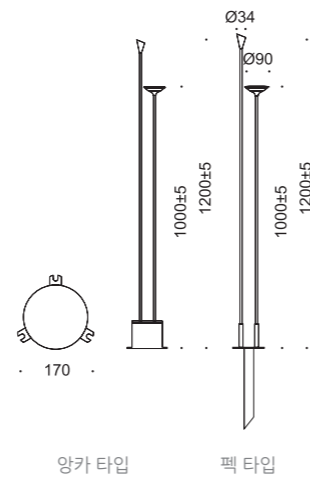

JIJOB-838

- AL COVER Aluminum alloy casting
- ACRYL Acrylic lamp cover
- FRP POLE Pole - FRP Pipe
- RGB Changing color
- POWDER PAINT Powder paint

• WEIGHT 2.7 kg • COLOR WHITE

MODEL	LAMP	BASE	lm / cd
JIJOB-838	LED-3W	PCB	
	RGB-3W	PCB	

양카 타입

팩 타입

JIJOB-850

- STS PLATED Stainless steel plated
- ACRYL Acrylic lamp cover
- STS POLE Stainless steel pole
- SMPS SMPS included
- POWDER PAINT Powder paint

• WEIGHT 6 kg • COLOR DARK GRAY

MODEL	LAMP	BASE	lm / cd
JIJOB-850	LED 24W	PCB	672 lm