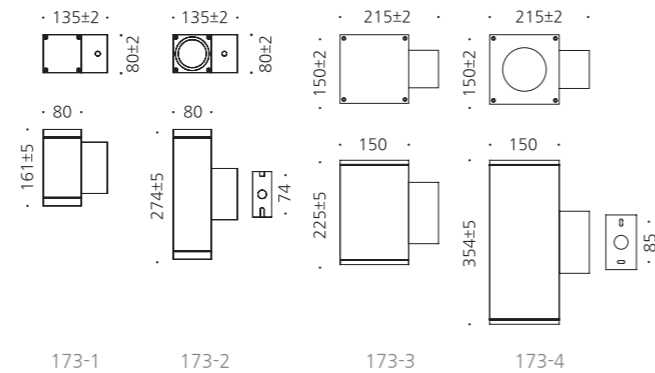

JIOW-173

- AL BODY Aluminum alloy casting
- AL BODY Aluminum extrusion
- TEMP GLASS Tempered glass lamp cover (JIOW-173-1,2)
- ACRYL Acrylic lamp cover (JIOW-173-3,4)
- POWDER PAINT Powder paint

• WEIGHT 1.3 kg 1.8 kg 2.8 kg 3.2 kg • COLOR SILVER

MODEL	LAMP	BASE	lm / cd
JIOW-173-1	▶ LED PAR20-8W	E-26	458 lm
JIOW-173-2	▶ LED PAR20-8W x 2	E-26	
JIOW-173-3	▶ LED PAR30-15W	E-26	870 lm
JIOW-173-4	▶ LED PAR30-15W x 2	E-26	

JIOW-189

- AL BODY Aluminum alloy casting
- AL BODY Aluminum extrusion
- TEMP GLASS Tempered glass lamp cover
- POWDER PAINT Powder paint

• WEIGHT 1.5 kg 2 kg • COLOR SILVER

MODEL	LAMP	BASE	lm / cd
JIOW-189-1	▶ LED PAR20-8W	E-26	468 lm
JIOW-189-2	▶ LED PAR20-8W x 2	E-26