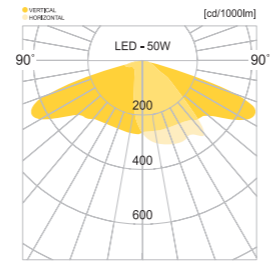

JIOP-571

- AL BODY Aluminum extrusion
- ST POLE Galvanized steel pipe
- SMPS SMPS included
- LENS Optical Polycarbonate lens
- POWDER PAINT Powder paint

• WEIGHT HEAD 10 kg • COLOR METAL GRAY BLACK

MODEL	LAMP	BASE	lm / cd
JIOP-571	LED-50W	MODULE-2	5750 lm