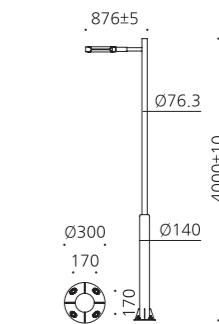

JIOP-577

- **ST BODY** Galvanized steel plate
- **AL COVER** Aluminum palte
- **ST POLE** Galvanized steel pipe
- **LENS** Optical Polycarbonate lens
- **SMPS** SMPS included
- **POWDER PAINT** Powder paint

• WEIGHT HEAD **6 kg** • COLOR **DARK GRAY** **BLACK**

MODEL	LAMP	BASE	lm / cd
JIOP-577	LED-75W	MODULE-1	8625 lm