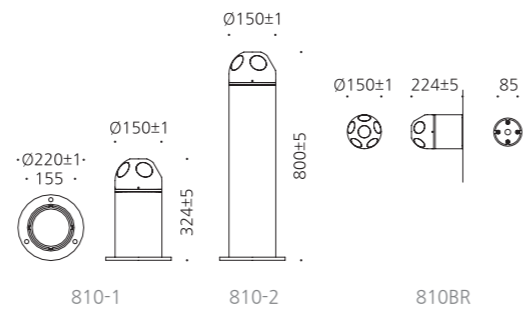

JIOB-810

- **ST BODY** Galvanized steel plate
- **ACRYL** Acrylic lamp cover
- **POWDER PAINT** Powder paint
- **SMPS** SMPS included

• WEIGHT **2,8 kg** **5 kg** **2,8 kg** • COLOR **DARK GRAY**

MODEL	LAMP	BASE	lm / cd
JIOB-810	LED-8W	E-26