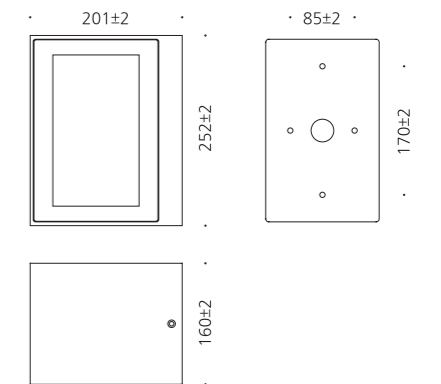

• WEIGHT **6 kg** **7 kg** • COLOR **BLACK** **WHITE**

MODEL	LAMP	BASE	lm / cd
JIOW-156	LED - 24W	PCB	1440 lm

JIOW-606

ST BODY	Galvanized steel plate	AL REFLECTOR	Aluminum diecasting reflector
SMPS	SMPS included	POWDER PAINT	Powder paint
ACRYL	Acrylic lamp cover		