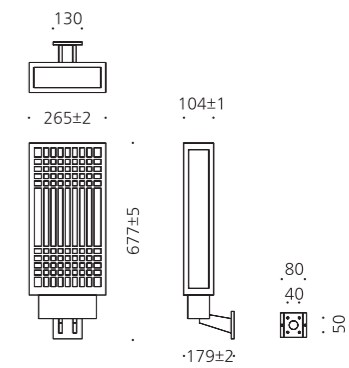

JIOW-127

- AL
  BODY Aluminum alloy casting
- AL
  PLATED Aluminum plated
- HARD
  GLASS Hard glass lamp cover
- POWDER
  PAINT Powder paint
- SMPS SMPS included

• WEIGHT 4.5
kg • COLOR BLACK

MODEL	LAMP	BASE	lm / cd
JIOW-127	LED-15W	PCB	

JIOW-604

- ST
  BODY Galvanized steel plate
- ACRYL Acrylic diffuser
- POWDER
  PAINT Powder paint
- SMPS SMPS included

• WEIGHT 4.6
kg • COLOR METAL GRAY

MODEL	LAMP	BASE	lm / cd
JIOW-604	LED-18Wx2	2G11	

가평