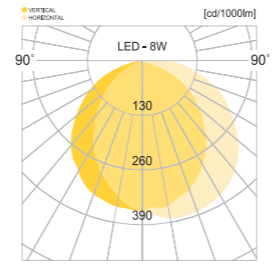

JIOB-384

- **AL BODY** Aluminum alloy casting
- **ACRYL** Acrylic lamp cover
- **POWDER PAINT** Powder paint

• WEIGHT **5.5 kg** **4.5 kg** **5.5 kg** • COLOR **DARK GRAY** **BLACK**

MODEL	LAMP	BASE	lm / cd
JIOB-384	LED-8W	E-26	264 lm