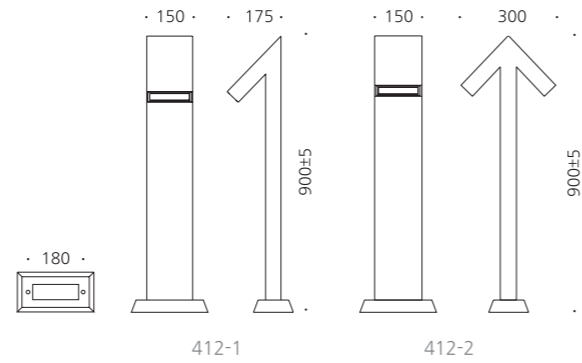

JIOB-412

- AL BODY Aluminum extrusion
- ACRYL Acrylic lamp cover
- SMPS SMPS included
- POWDER PAINT Powder paint

• WEIGHT 6 6,2 kg • COLOR WHITE METAL GRAY

MODEL	LAMP	BASE	lm / cd
JIOB-412-1	LED-6W	PCB	168 lm
JIOB-412-2	LED-6Wx2	PCB