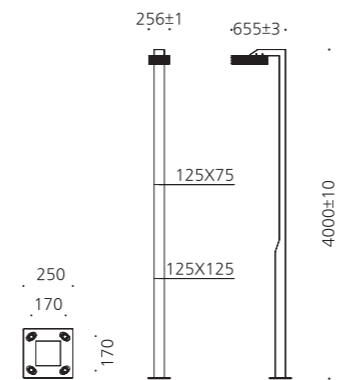

JIOP-760

AL PLATED Aluminum plated   **ST** POLE Galvanized steel pipe

LENS Optical Polycarbonate lens   **POWDER PAINT** Powder paint

SMPS SMPS included

• WEIGHT HEAD **6 kg**   • COLOR **METAL GRAY**

MODEL	LAMP	BASE	lm / cd
JIOP-760	LED-75W	MODULE-1	8625 lm