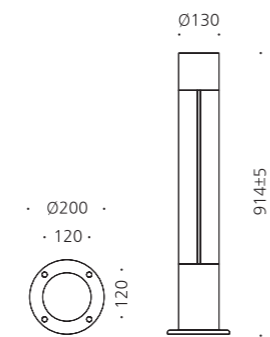

송도.센트럴푸르지오