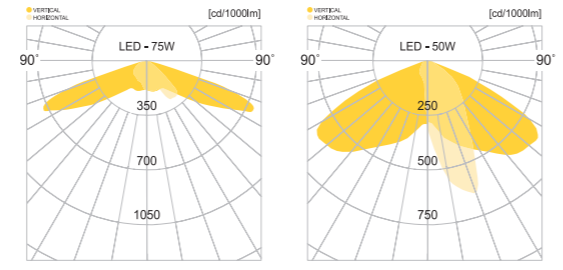

JIOP-550

- **AL BODY** Aluminum alloy casting
- **LENS** Optical Polycarbonate lens
- **ST POLE** Galvanized steel pipe
- **POWDER PAINT** Powder paint
- **SMPS** SMPS included

• WEIGHT HEAD 15 kg • COLOR METAL GRAY BLACK

MODEL	LAMP	BASE	lm / cd
JIOP-550	LED-50W	MODULE-1	5750 lm
	LED-75W	MODULE-1	8625 lm