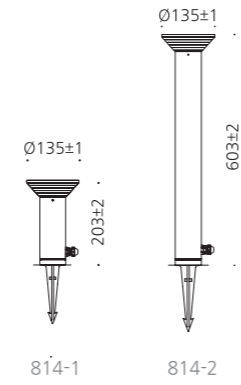

수원.컨벤션센터

월계동.롯데아파트

JIOB-814

- AL BODY Aluminum alloy casting
- HARD GLASS Hard glass lamp cover
- POWDER PAINT Powder paint

• WEIGHT 1.8 kg 3.1 kg • COLOR SILVER

MODEL	LAMP	BASE	lm / cd
JIOB-814	LED-7W	GU10	180 lm