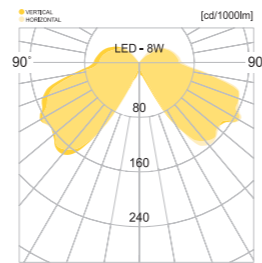

• WEIGHT 7.5 kg • COLOR DARK GRAY

MODEL	LAMP	BASE	lm / cd
JIJOB-447-1	LED-8W	E-26	165 lm
JIJOB-447-2	LED-25W	2G11	

다산신도시.자연안e편한세상

일산.SK M CITY

JIOB-442

- AL BODY Aluminum alloy casting
- AL BODY Aluminum extrusion
- ACRYL Acrylic lamp cover
- SMPS SMPS included
- POWDER PAINT Powder paint