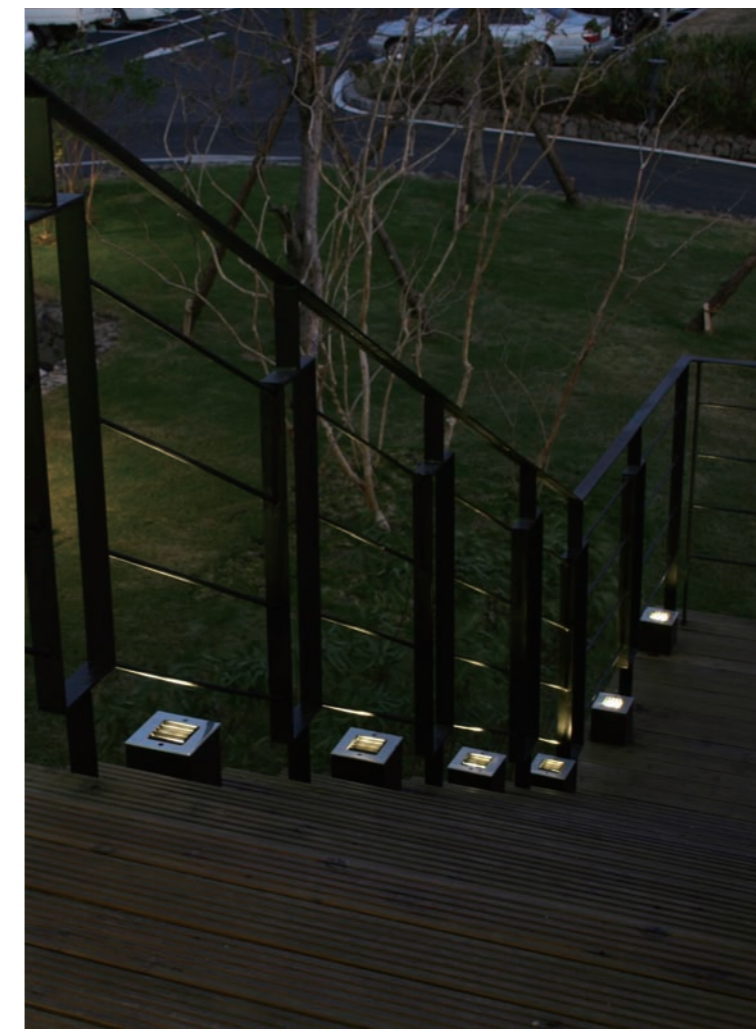

JIOI-912

- AL Aluminum alloy casting
- TEMP GLASS Tempered glass lamp cover
- STS Stainless steel body
- ACRYL Acrylic diffuser
- RGB Changing color
- STS Stainless steel housing

• WEIGHT 3 kg 1.5 kg 7 kg 15 kg

MODEL	LAMP	BASE	lm / cd
JIOI-912-1	LED-3W	PCB	60 lm
JIOI-912-2	LED-3W	PCB	60 lm
JIOI-912-3	LED-6W	PCB	120 lm
JIOI-912-4	LED-12W	PCB	360 lm

JIOI-470

- AL Diecasting
- TEMP GLASS Tempered glass lamp cover
- STS Stainless steel housing
- POWDER PAINT Powder paint

• WEIGHT 1.2 kg • COLOR NATURAL COLOR

MODEL	LAMP	BASE	lm / cd
JIOI-470	LED-7W	GU10	270 lm

제주.테디밸리CC