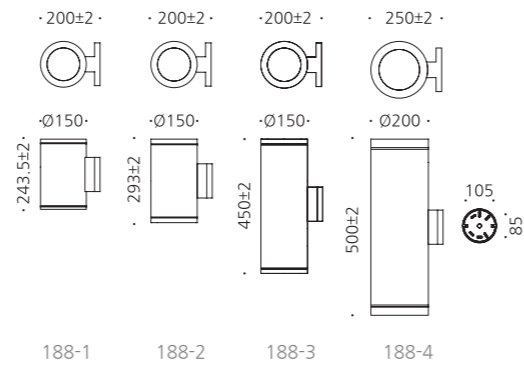

JIOW-201

- AL BODY Aluminum alloy casting
- ACRYL Acrylic diffuser
- POWDER PAINT Powder paint
- SMPS SMPS included

- WEIGHT 2.2 kg
- COLOR BLACK WHITE

MODEL	LAMP	BASE	lm / cd
JIOW-201	LED-6W	PCB	120 lm

대구무역회관