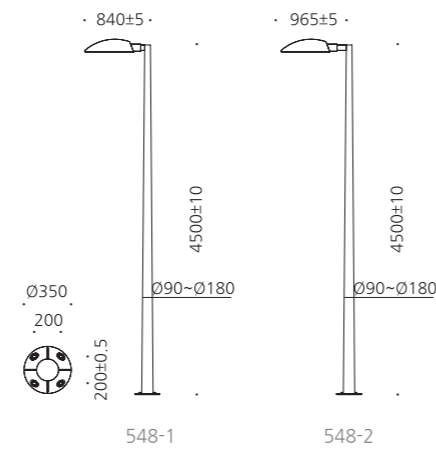

• WEIGHT HEAD **10 kg** **22 kg** • COLOR **METAL GRAY** **SILVER**

MODEL	LAMP	BASE	lm / cd
JIOP-548-1	LED-75W	MODULE-1	8625 lm
JIOP-548-2	LED-100W	MODULE-1	11500 lm

JIOP-730, 732

AL BODY	Aluminum alloy casting	TEMP GLASS	Tempered glass lamp cover
ST PLATED	Steel plated	ST POLE	Galvanized steel pipe
ACRYL PLATED	Acrylic plated	POWDER PAINT	Powder paint