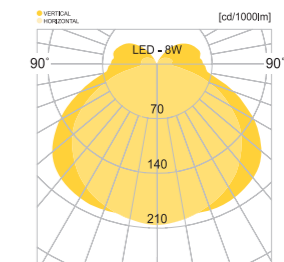

JIOW-165

- AL BODY Aluminum alloy casting
- HARD GLASS Hard glass lamp cover (Milky)
- SMPS SMPS included
- POWDER PAINT Powder paint

• WEIGHT 1.5 kg • COLOR WHITE

MODEL	LAMP	BASE	lm / cd
JIOW-165	LED-8W	E-26	170 lm
	LED-12W	PCB	350 lm

JIOW-175

- AL BODY Diecasting
- HARD GLASS Hard glass lamp cover
- POWDER PAINT Powder paint

• WEIGHT 2 kg • COLOR SILVER

MODEL	LAMP	BASE	lm / cd
JIOW-175	LED-8W	E-26	297 lm

영종도 파라다이스 호텔