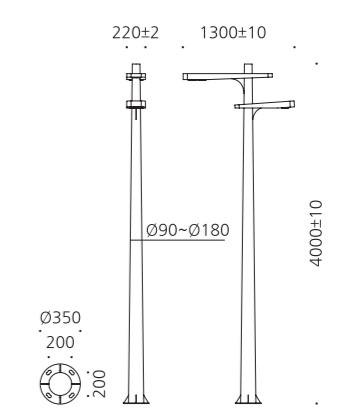

JIOP-579

- ST BODY Galvanized steel plate
- LENS Optical Polycarbonate lens
- ST POLE Galvanized steel pipe
- POWDER PAINT Powder paint
- SMPS SMPS included

• WEIGHT • COLOR DARK GRAY SILVER

MODEL	LAMP	BASE	lm / cd
JIOP-579	LED-100W+50W	MODULE-1