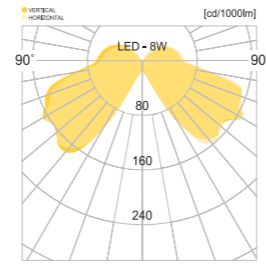

SK아펠바움

신동탄.푸르지오

JIOB-805

AL BODY Aluminum alloy casting ACRYL Acrylic lamp cover
 POWDER PAINT Powder paint

• WEIGHT $2.8 \frac{kg}{pc}$ • COLOR BLACK

MODEL	LAMP	BASE	lm / cd
JIOB-805	LED-8W	E-26	224 lm

JIOB-812