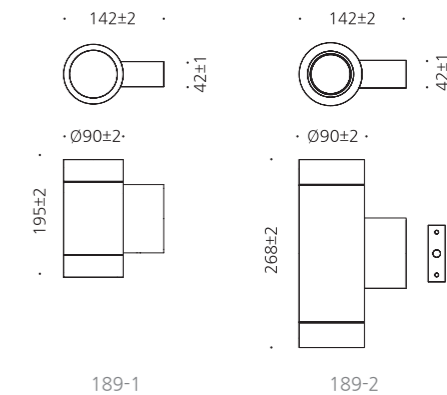

JIOW-173

- AL BODY Aluminum alloy casting
- AL BODY Aluminum extrusion
- TEMP GLASS Tempered glass lamp cover (JIOW-173-1,2)
- ACRYL Acrylic lamp cover (JIOW-173-3,4)
- POWDER PAINT Powder paint

• WEIGHT 1.3 kg 1.8 kg 2.8 kg 3.2 kg • COLOR SILVER

MODEL	LAMP	BASE	lm / cd
JIOW-173-1	▶ LED PAR20-8W	E-26	458 lm
JIOW-173-2	▶ LED PAR20-8W x 2	E-26	
JIOW-173-3	▶ LED PAR30-15W	E-26	870 lm
JIOW-173-4	▶ LED PAR30-15W x 2	E-26	

JIOW-189

- AL BODY Aluminum alloy casting
- AL BODY Aluminum extrusion
- TEMP GLASS Tempered glass lamp cover
- POWDER PAINT Powder paint

• WEIGHT 1.5 kg 2 kg • COLOR SILVER

MODEL	LAMP	BASE	lm / cd
JIOW-189-1	▶ LED PAR20-8W	E-26	468 lm
JIOW-189-2	▶ LED PAR20-8W x 2	E-26	

청평.르메이에르