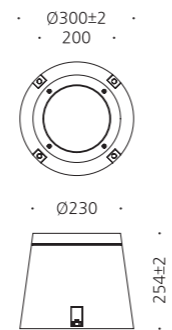

JIOB-936

- AL BODY Aluminum alloy casting
- TEMP GLASS Tempered glass lamp cover
- LENS Optical Polycarbonate lens
- SMPS SMPS included
- POWDER PAINT Powder paint

- WEIGHT 6 kg
- COLOR DARK GRAY

MODEL	LAMP	BASE	lm / cd
JIOB-936	LED-18W	PCB	1080 lm