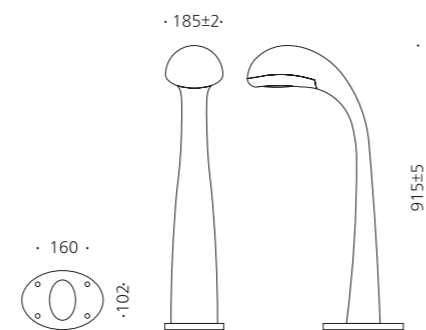

군포.송정금강펜테리움