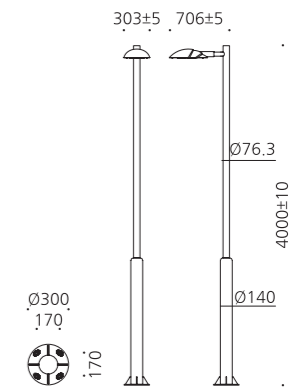

JIOP-568

- **AL BODY** Aluminum alloy casting
- **LENS** Optical Polycarbonate lens
- **ST POLE** Galvanized steel pipe
- **POWDER PAINT** Powder paint
- **SMPS** SMPS included

- WEIGHT • COLOR DARK GRAY BROWN

MODEL	LAMP	BASE	lm / cd
JIOP-568	LED-75W	MODULE-1	8625 lm

JIOP-501

- **AL BODY** Aluminum alloy casting
- **LENS** Optical Polycarbonate lens
- **ST POLE** Galvanized steel pipe
- **POWDER PAINT** Powder paint
- **SMPS** SMPS included

- WEIGHT HEAD 6 kg • COLOR DARK GRAY BLACK

MODEL	LAMP	BASE	lm / cd
JIOP-501	LED-75W	MODULE-1	8625 lm

한림대강남성심병원