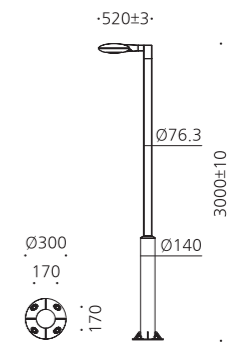

JIOP-450

- AL BODY Aluminum alloy casting
- ST POLE Galvanized steel pipe
- SMPS SMPS included
- LENS Optical Polycarbonate lens
- POWDER PAINT Powder paint

- WEIGHT HEAD 12 kg
- COLOR METAL GRAY SILVER

MODEL	LAMP	BASE	lm / cd
JIOP-450	LED-75W	MODULE-1	8625 lm

JIOP-539

- AL BODY Aluminum alloy casting
- ST POLE Galvanized steel pipe
- POWDER PAINT Powder paint
- TEMP GLASS Tempered glass lamp cover
- LENS Optical Polycarbonate lens
- SMPS SMPS included

- WEIGHT HEAD 4.5 kg
- COLOR DARK GRAY BLACK

MODEL	LAMP	BASE	lm / cd
JIOP-539	LED-54W	PCB	4050 lm

대구 지방청사