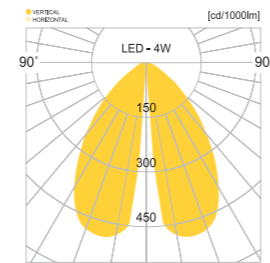

• WEIGHT **0.5**kg • COLOR **METAL GRAY**

MODEL	LAMP	BASE	lm / cd
JIOB-402	LED-4W	PCB	112 lm

송도.센트럴푸르지오

JIOB-476

- AL BODY Aluminum extrusion
- ACRYL Acrylic lamp cover
- AL PLATED Aluminum plated
- POWDER PAINT Powder paint