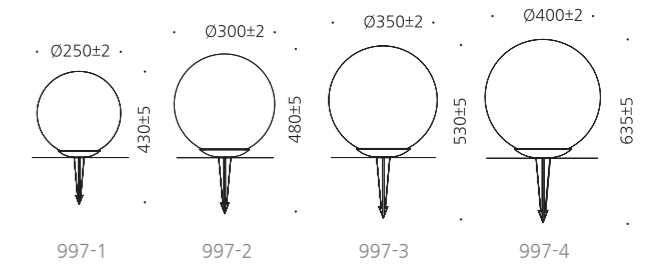

JIOB-996

- ST BODY Galvanized steel plate
- ACRYL Outside acryl diffuser (clear)
- ACRYL Inside acryl diffuser (milky)
- POWDER PAINT Powder paint

• WEIGHT 6 kg • COLOR BLACK

MODEL	LAMP	BASE	lm / cd
JIOB-996	LED-8W	E-26	

JIOB-997

- AL BODY Aluminum alloy casting
- PC Polycarbonate lamp cover
- POWDER PAINT Powder paint

• WEIGHT 4 kg • COLOR MILKY ACRYLIC

MODEL	LAMP	BASE	lm / cd
JIOB-997-1	LED-8W	E-26	
JIOB-997-2	LED-8W	E-26	
JIOB-997-3	LED-12W	E-26	
JIOB-997-4	LED-15W	E-26	

용평리조트