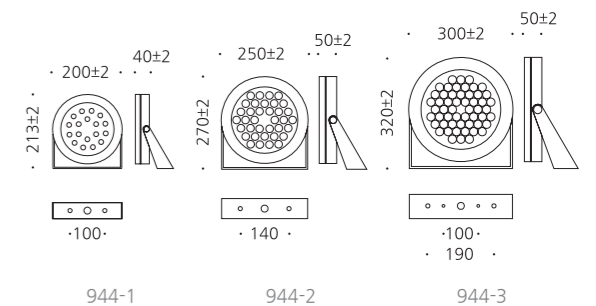

JIOF-944

- AL BODY Aluminum alloy casting
- TEMP GLASS Tempered glass lamp cover
- ANGLE 0°-90° Angle regulation gear
- POWDER PAINT Powder paint
- AL BRACKET Aluminum bracket
- LENS Optical Polycarbonate lens
- RGB Changing color

• WEIGHT 2.5 kg 5 kg 8 kg • COLOR DARK GRAY

MODEL	LAMP	BASE	lm / cd
JIOF-944-1	LED-18W	PCB	1440 lm
JIOF-944-2	LED-36W	PCB	2880 lm
JIOF-944-3	LED-54W	PCB	4320 lm