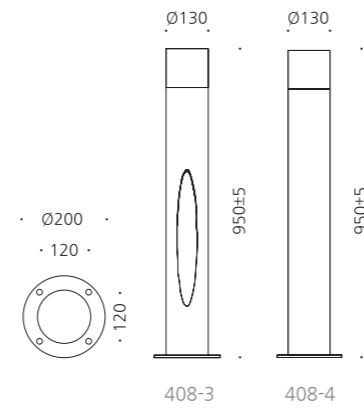

JIOB-408

- AL BODY Aluminum extrusion
- HARD GLASS Hard glass lamp cover
- SMPS SMPS included
- POWDER PAINT Powder paint

• WEIGHT 4.2 kg • COLOR METAL GRAY

MODEL	LAMP	BASE	lm / cd
JIOB-408-3,4(top)	LED-6W	PCB	
JIOB-408-3,4(top)	LED-8W	E-26	
JIOB-408-3	LED-7W	GU10	

JIOB-409

- AL BODY Aluminum extrusion
- POWDER PAINT Powder paint

• WEIGHT 4.2 kg 5.7 kg • COLOR METAL GRAY

MODEL	LAMP	BASE	lm / cd
JIOB-409-1	LED-7W	GU10	
JIOB-409-2	LED-7W	GU10