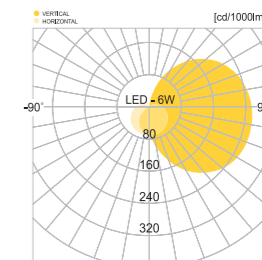

JIOB-304

- AL BODY Diecasting
- HARD GLASS Hard glass lamp cover
- ANGLE 0°-90° Angle regulation gear
- ST POLE Galvanized steel pipe
- POWDER PAINT Powder paint

• WEIGHT 3.5 kg • COLOR DARK GRAY

MODEL	LAMP	BASE	lm / cd
JIOB-304	LED PAR30-15W	E-26	908 lm

JIOB-305

- ST POLE Galvanized steel pipe
- ST BODY Galvanized steel plate
- HARD GLASS Hard glass lamp cover
- SMPS SMPS included
- POWDER PAINT Powder paint

• WEIGHT 6.5 kg • COLOR DARK GRAY BLACK

MODEL	LAMP	BASE	lm / cd
JIOB-305	LED-6W	PCB	120 lm

능곡사택