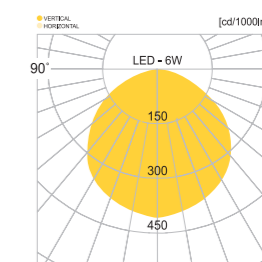

JIOC-1003

- ST BODY Galvanized steel plate
- ACRYL Acrylic lamp cover
- POWDER PAINT Powder paint
- SMPS SMPS included

• WEIGHT 2,5 kg • COLOR BLACK WHITE

MODEL	LAMP	BASE	lm / cd
JIOC-1003	LED-6W	PCB	180 lm