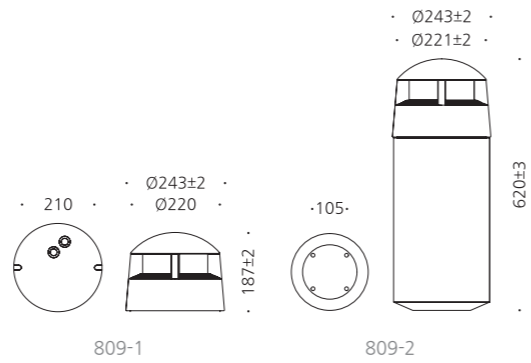

JIOB-809

- AL Aluminum alloy casting
- PC Polycarbonate lamp cover
- POWDER PAINT Powder paint

• WEIGHT 5 13.5 • COLOR SILVER

MODEL	LAMP	BASE	lm / cd
JIOB-809	LED-8W	E-26	280 lm

송도.대우월드마크