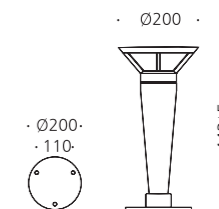

JIJOB-439

- AL BODY Aluminum alloy casting
- ACRYL ACRYL Acrylic lamp cover
- POWDER PAINT Powder paint

- WEIGHT 8 kg
- COLOR BLACK METAL GRAY

MODEL	LAMP	BASE	lm / cd
JIJOB-439	LED-8W	E-26	

JIJOB-454, 455

- AL BODY Aluminum alloy casting
- AL BODY Aluminum extrusion
- ACRYL ACRYL Acrylic lamp cover (JIJOB-454)
- HARD GLASS HARD GLASS Hard glass lamp cover (JIJOB-455)
- POWDER PAINT Powder paint

- WEIGHT 29.5 kg
- COLOR BLACK METAL GRAY

MODEL	LAMP	BASE	lm / cd
JIJOB-454,455	LED-8W	E-26	160 lm

서울.도곡동SK리더스