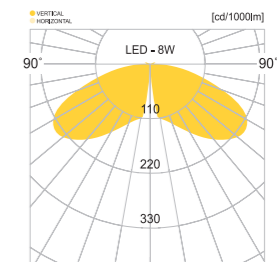

JIOB-440

- AL BODY Aluminum alloy casting
- PC Polycarbonate lamp cover (JIOB-440-2)
- POWDER PAINT Powder paint
- TEMP GLASS Tempered glass lamp cover (JIOB-440-1)
- HARD GLASS Hard glass lamp cover (JIOB-440-3)

• WEIGHT 6.5 kg • COLOR SILVER METAL GRAY

MODEL	LAMP	BASE	lm / cd
JIOB-440-1	LED-7W	GU10	
JIOB-440-2,3	LED-8W	E-26	

JIOB-449

- AL BODY Aluminum alloy casting
- ACRYL Acrylic lamp cover
- AL BODY Aluminum extrusion
- POWDER PAINT Powder paint

• WEIGHT 8 kg • COLOR BLACK METAL GRAY

MODEL	LAMP	BASE	lm / cd
JIOB-449	LED-8W	E-26	160 lm

세종시, 국립도서관