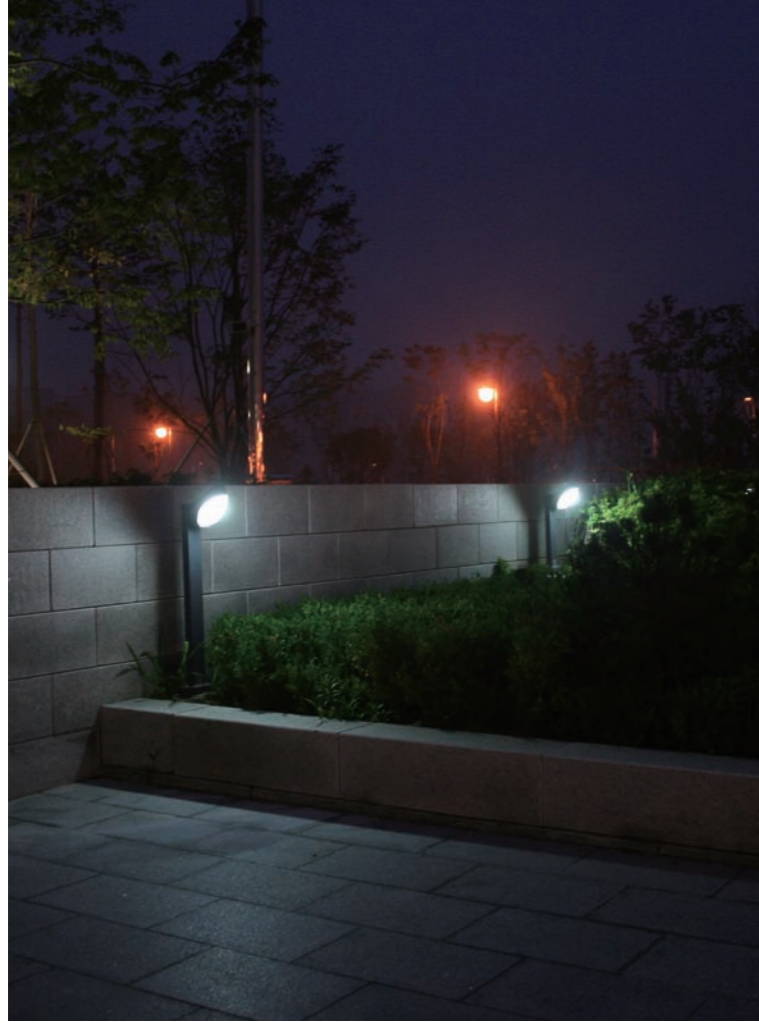

• WEIGHT **3.6 kg** • COLOR **METAL GRAY**

MODEL	LAMP	BASE	lm / cd
JIJOB-452	LED-8W	E-26	240 lm

신구대학 식물원

송도.공원

JIOB-417, 418

- AL BODY Diecasting
- AL BODY Aluminum extrusion
- PC Polycarbonate lamp cover
- POWDER PAINT Powder paint