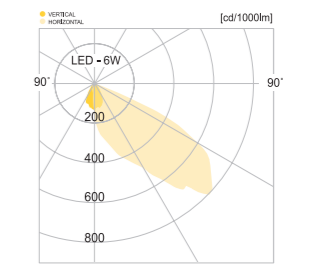

JIOL-174

- **AL BODY** Diecasting
- **AL REFLECTOR** Aluminum reflector of high grade (MIRO 1500G/3)
- **SMPS** SMPS included
- **TEMP GLASS** Tempered glass lamp cover
- **POWDER PAINT** Powder paint
- **STS HOUSING** Stainless steel housing

• WEIGHT **2 kg** • COLOR **SILVER**

MODEL	LAMP	BASE	lm / cd
JIOL-174	LED-6W	PCB	240 lm

JIOL-183

- **AL BODY** Diecasting
- **AL REFLECTOR** Aluminum reflector of high grade
- **SMPS** SMPS included
- **TEMP GLASS** Tempered glass lamp cover
- **POWDER PAINT** Powder paint
- **STS HOUSING** Stainless steel housing

• WEIGHT **1 kg** • COLOR **SILVER** **BLACK** **METAL GRAY**

MODEL	LAMP	BASE	lm / cd
JIOL-183	LED 1W	PCB	31 lm

수원.정자동SK스카이뷰