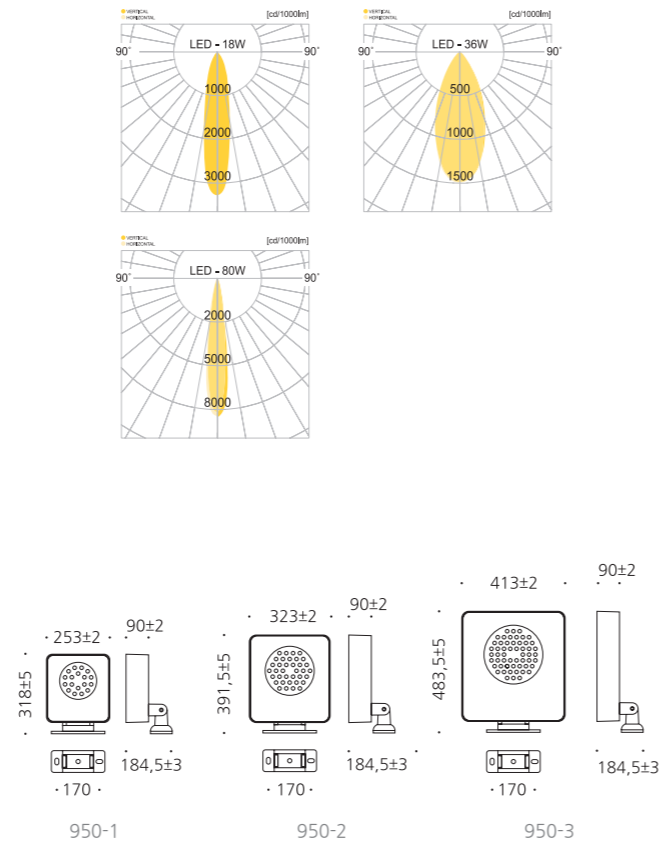

• WEIGHT 3.5 kg • COLOR DARK GRAY

MODEL	LAMP	BASE	lm / cd
JIOF-951-1	LED-10W	COB	
JIOF-951-2	LED-13W	COB	
JIOF-951-3	LED-20W	COB	

JIOF-961

- AL BODY Aluminum alloy casting
- HARD GLASS Hard glass lamp cover
- ANGLE 0°-90° Angle regulation gear
- POWDER PAINT Powder paint
- AL BRACKET Aluminum bracket

• WEIGHT 2.5 kg • COLOR DARK GRAY

MODEL	LAMP	BASE	lm / cd
JIOF-961	LED PAR30-15W	E-26	900 lm

강촌교

JIOF-949

- AL BODY Aluminum alloy casting
- TEMP GLASS Tempered glass lamp cover
- △ 0°-90° Angle regulation gear
- POWDER PAINT Powder paint
- SMPS SMPS included
- LENS Optical Polycarbonatelens

• WEIGHT 7 kg 10 kg 15 kg • COLOR DARK GRAY

MODEL	LAMP	BASE	lm / cd
JIOF-949-1	LED-24W	PCB	2102 lm
JIOF-949-2	LED-48W	PCB	3984 lm
JIOF-949-3	LED-96W	PCB	7968 lm

다산신도시. 금강펜테리움

JIOF-950

- AL BODY Aluminum alloy casting
- TEMP GLASS Tempered glass lamp cover
- ANGLE Angle regulation gear (0°-90°)
- POWDER PAINT Powder paint
- SMPS SMPS included
- LENS Optical Polycarbonatelens