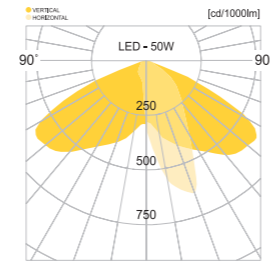

• WEIGHT HEAD 9 kg • COLOR BLACK

MODEL	LAMP	BASE	lm / cd
JIOP-528	LED-72W	PCB	3672 lm

경주.시티랜드

경주.지티랜드

JIOP-770

AL BODY Aluminum extrusion **ST** POLE Galvanized steel pipe

LENS Optical Polycarbonate lens **POWDER PAINT** Powder paint