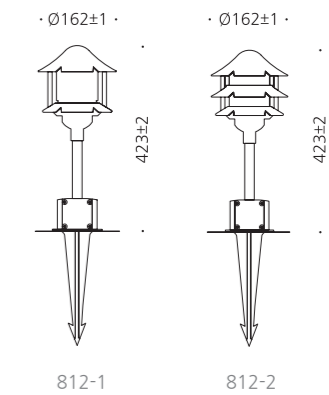

JIOB-805

AL BODY Aluminum alloy casting   ACRYL Acrylic lamp cover
POWDER PAINT Powder paint

• WEIGHT $2.8 \frac{kg}{pc}$ • COLOR BLACK

MODEL	LAMP	BASE	lm / cd
JIOB-805	LED-8W	E-26	224 lm

JIOB-812

AL BODY Aluminum alloy casting   ACRYL Acrylic lamp cover
POWDER PAINT Powder paint

• WEIGHT $2 \frac{kg}{pc}$ • COLOR GREEN

MODEL	LAMP	BASE	lm / cd
JIOB-812	LED-8W	E-26	220 lm

안산.메트로타워