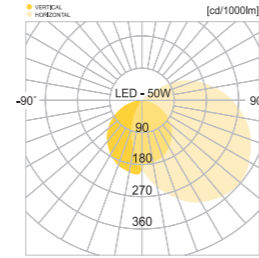

JIOW-121

- ST BODY Galvanized steel plate
- ACRYL Acrylic diffuser
- SMPS SMPS included
- POWDER PAINT Powder paint

• WEIGHT 5.5 5.7 • COLOR METAL GRAY

MODEL	LAMP	BASE	lm / cd
JIOW-121-1	LED-25W	MODULE-1	1657 lm
JIOW-121-2	LED-50W	MODULE-1	3315 lm