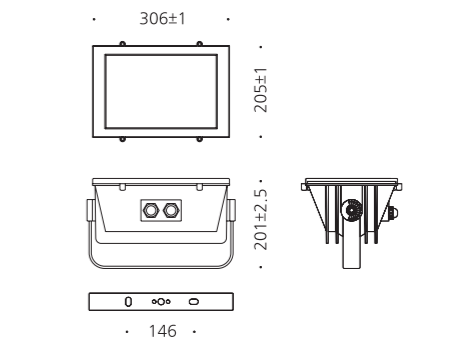

JIOF-925

- AL BODY Diecasting
- POWDER PAINT Powder paint
- ANGLE REGULATION GEAR Angle regulation gear
- LENS Optical Polycarbonatelens
- AL BRACKET Aluminum bracket
- SMPS SMPS included

• WEIGHT 4.5 kg • COLOR DARK GRAY SILVER

MODEL	LAMP	BASE	lm / cd
JIOF-925	LED-12W	PCB	900 lm
	LED-25W	MODULE-1	2500 lm

JIOF-933

- AL BODY Diecasting
- POWDER PAINT Powder paint
- ANGLE REGULATION GEAR Angle regulation gear
- SMPS SMPS included
- LENS Optical Polycarbonatelens

• WEIGHT 4.5 kg • COLOR DARK GRAY SILVER

MODEL	LAMP	BASE	lm / cd
JIOF-933	LED-25W	MODULE-2	2875 lm
	LED-36W	PCB	
	LED-50W	MODULE-1	5750 lm

서울 양카라공원