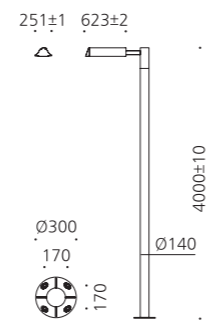

JIOP-544

- **AL BODY** Aluminum extrusion
- **ST POLE** Galvanized steel pipe
- **SMPS** SMPS included
- **LENS** Optical Polycarbonate lens
- **POWDER PAINT** Powder paint

• WEIGHT HEAD **8 kg** • COLOR **METAL GRAY**

MODEL	LAMP	BASE	lm / cd
JIOP-544	LED-50W	MODULE-2	5750 lm