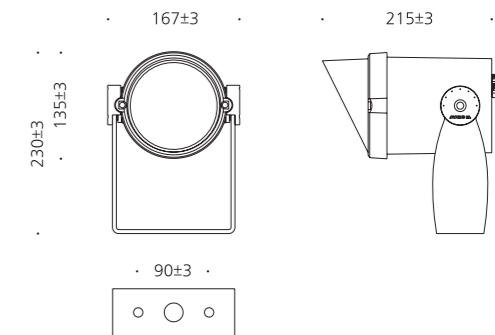

JIOF-961

- AL BODY Aluminum alloy casting
- HARD GLASS Hard glass lamp cover
- ANGLE 0°-90° Angle regulation gear
- POWDER PAINT Powder paint
- AL BRACKET Aluminum bracket

• WEIGHT 2.5 kg • COLOR DARK GRAY

MODEL	LAMP	BASE	lm / cd
JIOF-961	LED PAR30-15W	E-26	900 lm