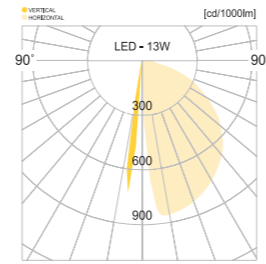

개포동.DH아너힐즈