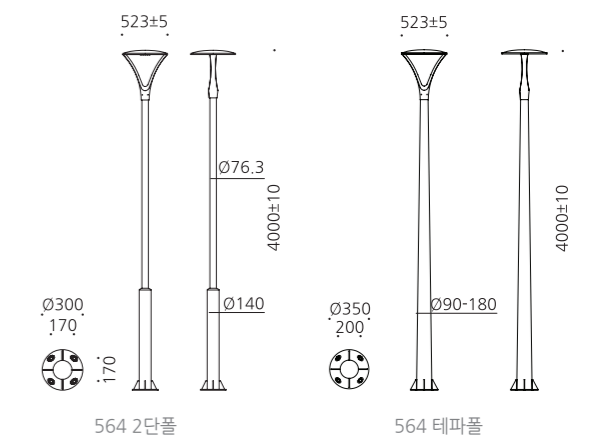

JIOP-564

- AL BODY Aluminum alloy casting
- LENS Optical Polycarbonate lens
- ST POLE Galvanized steel pipe
- SMPS SMPS included
- POWDER PAINT Powder paint

- WEIGHT 7 kg
- COLOR METAL GRAY BLACK

MODEL	LAMP	BASE	lm / cd
JIOP-564	☒ LED-50W	MODULE-1	5750 lm
	☒ LED-75W	MODULE-1	8625 lm