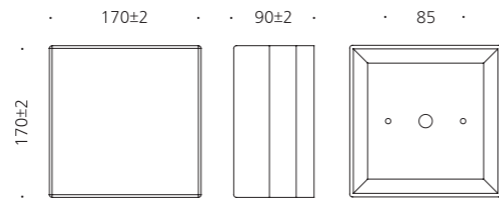

JIOW-112

- AL Aluminum alloy casting
- HARD GLASS Hard glass lamp cover
- SMPS SMPS included
- POWDER PAINT Powder paint

• WEIGHT 2 kg • COLOR BLACK

MODEL	LAMP	BASE	lm / cd
JIOW-112	LED 12W	PCB	420 lm