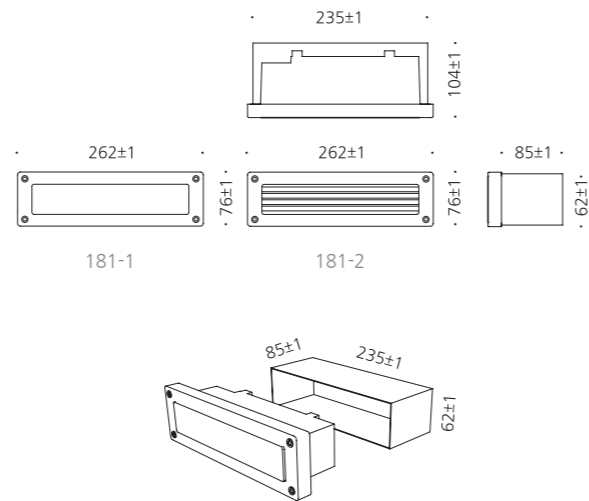

• WEIGHT **2 kg** • COLOR **BLACK**

MODEL	LAMP	BASE	lm / cd
JIOL-180	LED-6W	PCB	230 lm

광주.수완지구

서울.혁신파크

JIOL-181

- AL Diecasting
- HARD GLASS Hard glass lamp cover (181-1)
- ACRYL Acrylic lamp cover (181-2)
- POWDER PAINT Powder paint
- SMPS SMPS included
- STS HOUSING Stainless steel housing