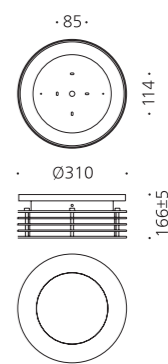

JIOC-126

- AL Aluminum alloy casting
- ACRYL Acrylic lamp cover
- SMPS SMPS included
- POWDER PAINT Powder paint

• WEIGHT 4.5 kg • COLOR SILVER

MODEL	LAMP	BASE	lm / cd
JIOC-126	LED-15W	PCB	525 lm

능곡사택

JIOC-188-5