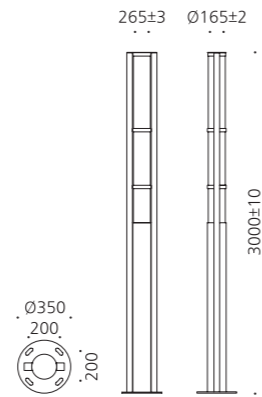

JIOP-715

- **STS** Stainless steel pole
- **ACRYL** Acrylic diffuser
- **POWDER PAINT** Powder paint

- WEIGHT
- COLOR BLACK

MODEL	LAMP	BASE	lm / cd
JIOP-715	LED PAR30L-32W	E-26