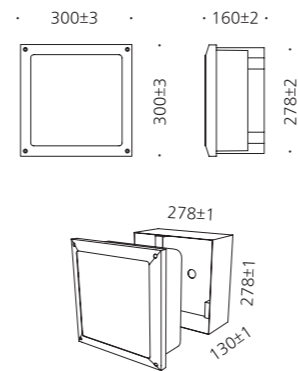

JIOL-123

- AL BODY Aluminum alloy casting
- PC Polycarbonate lamp cover
- POWDER PAINT Powder paint
- SMPS SMPS included
- STS HOUSING Stainless steel housing

• WEIGHT 6 kg • COLOR DARK GRAY

MODEL	LAMP	BASE	lm / cd
JIOL-123	LED 36W	PCB	1392 lm

광주.오포라포리움