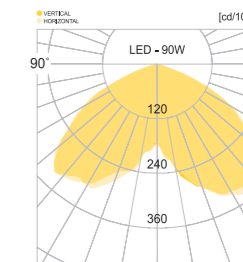

JIOP-513

- AL BODY Aluminum alloy casting
- ST POLE Galvanized steel pipe
- SMPS SMPS included
- LENS Optical Polycarbonate lens
- POWDER PAINT Powder paint

• WEIGHT HEAD 15 kg • COLOR METAL GRAY

MODEL	LAMP	BASE	lm / cd
JIOP-513	LED-100W	MODULE-1	11500 lm

JIOP-518

- AL BODY Aluminum alloy casting
- ST POLE Galvanized steel pipe
- POWDER PAINT Powder paint
- ACRYL Acrylic lamp cover
- SMPS SMPS included

• WEIGHT HEAD 18 kg • COLOR METAL GRAY BLACK

MODEL	LAMP	BASE	lm / cd
JIOP-518	LED-90W	MODULE-1	9650 lm

강남.타워