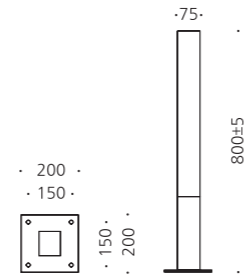

JIOB-431

- AL BODY Aluminum extrusion
- PC Polycarbonate lamp cover
- SMPS SMPS included
- POWDER PAINT Powder paint

• WEIGHT 2.5 kg • COLOR SILVER

MODEL	LAMP	BASE	lm / cd
JIOB-431	LED-7.5W	PCB	75 lm

JIOB-890

- AL BODY Aluminum alloy casting
- AL BODY Aluminum extrusion
- POWDER PAINT Powder paint

• WEIGHT 5 kg • COLOR METAL GRAY

MODEL	LAMP	BASE	lm / cd
JIOB-890	LED-8W	E-26	165 lm