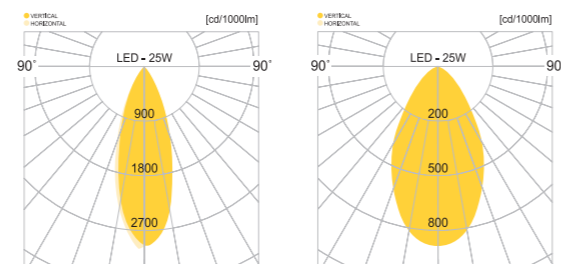

JIOW-176

- AL BODY Diecasting
- TEMP GLASS Tempered glass lamp cover
- LENS Optical Polycarbonatelens
- SMPS SMPS included
- POWDER PAINT Powder paint

• WEIGHT 8 kg • COLOR SILVER

MODEL	LAMP	BASE	lm / cd
JIOW-176	LED-25W	MODULE	
	LED-25W X 2	MODULE	

JIOW-186

- AL BODY Aluminum alloy casting
- AL BODY Aluminum extrusion
- TEMP GLASS Tempered glass lamp cover
- POWDER PAINT Powder paint
- SMPS SMPS included
- LENS Optical Polycarbonatelens

• WEIGHT 7 kg • COLOR SILVER

MODEL	LAMP	BASE	lm / cd
JIOW-186	LED-18W	PCB	1440 lm