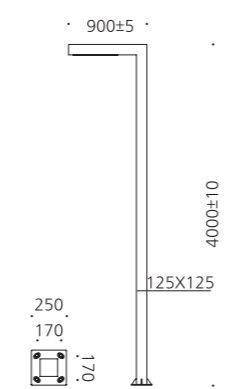

JIOP-542

- ST
  POLE Galvanized steel pipe
- LENS Optical Polycarbonate lens
- POWDER
  PAINT Powder paint
- SMPS SMPS included

• WEIGHT • COLOR METAL GRAY

MODEL	LAMP	BASE	lm / cd
JIOP-542	LED-75W	MODULE-2	8625 lm

연천.선사유적지