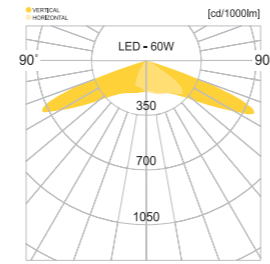

JIOP-572

- ST BODY Galvanized steel plate
- AL COVER Aluminum palte
- ST POLE Galvanized steel pipe
- LENS Optical Polycarbonate lens
- SMPS SMPS included
- POWDER PAINT Powder paint

• WEIGHT HEAD 5.5 kg • COLOR DARK GRAY SILVER

MODEL	LAMP	BASE	lm / cd
JIOP-572	LED-60W	MODULE-1	6900 lm
	LED-70W	MODULE-1	8050 lm