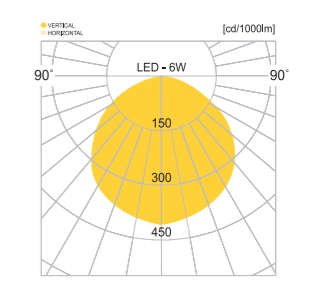

JIOC-116

- **AL BODY** Aluminum alloy casting
- **ACRYL** Acrylic lamp cover
- **POWDER PAINT** Powder paint
- **SMPS** SMPS included

• WEIGHT **1.5 kg** **1 kg** • COLOR **BLACK** **SILVER**

MODEL	LAMP	BASE	lm / cd
JIOC-116-1	LED-6W	PCB	251 lm
JIOC-116-2	LED-6W	PCB	251 lm