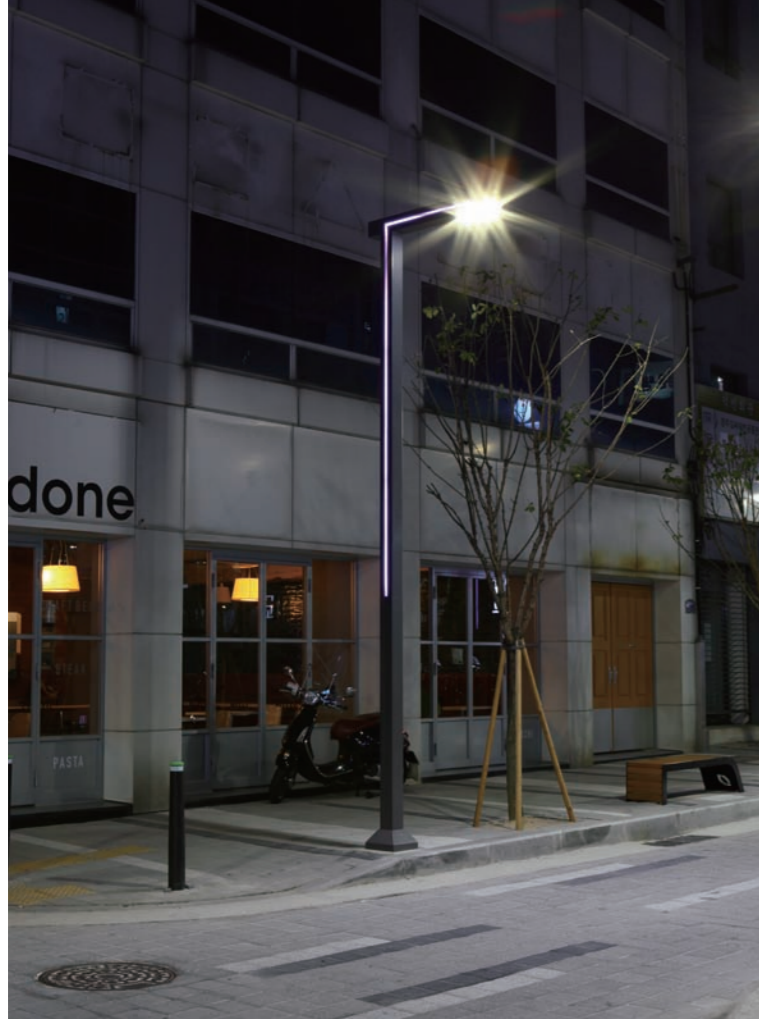

MODEL	LAMP	BASE	lm / cd
JIOP-564	☒ LED-50W	MODULE-1	5750 lm
	☒ LED-75W	MODULE-1	8625 lm

청주.디자인거리

JIOP-596

STS POLE Stainless steel pole

STS BODY Stainless steel plate

LENS Optical Polycarbonate lens

SMPS SMPS included