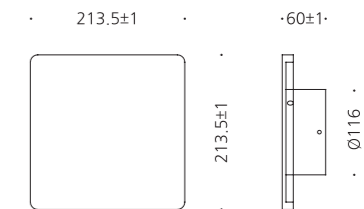

JIOW-612

- AL BODY Aluminum alloy casting
- POWDER PAINT Powder paint
- SMPS SMPS included
- ACRYL Acrylic diffuser

• WEIGHT 1.7 kg • COLOR BLACK WHITE

MODEL	LAMP	BASE	lm / cd
JIOW-612 ■	LED-12W	PCB	360 lm