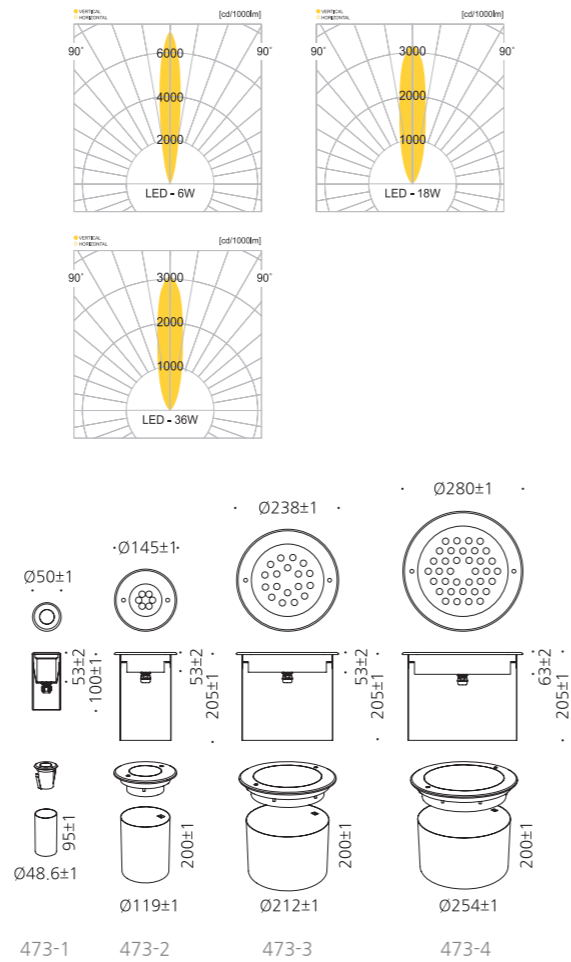

JIOI-473

- AL COVER Aluminum alloy casting
- TEMP GLASS Tempered glass lamp cover
- STS HOUSING Stainless steel housing
- POWDER PAINT Powder paint
- LENS Optical Polycarbonate lens

• WEIGHT 0.3 kg 1.2 kg 4 kg 6 kg • COLOR NATURAL COLOR

MODEL	LAMP	BASE	lm / cd
JIOI-473-1	LED-1W	PCB	40 lm
JIOI-473-2	LED-6W	PCB	360 lm
JIOI-473-3	LED-18W	PCB	1080 lm
JIOI-473-4	LED-36W	PCB	2160 lm