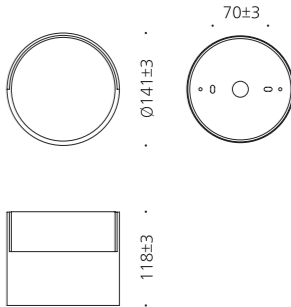

JIOW-203

- **ST BODY** Galvanized steel plate
- **HARD GLASS** Hard glass lamp cover
- **SMPS** SMPS included
- **POWDER PAINT** Powder paint

• WEIGHT $\frac{3}{kg}$ • COLOR DARK GRAY BLACK

MODEL	LAMP	BASE	lm / cd
JIOW-203	LED-6W	PCB	168 lm