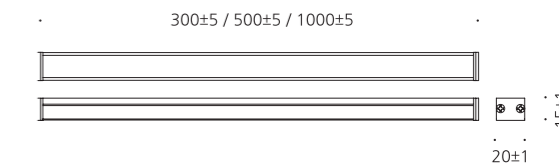

JIOF-905

- AL BODY Diecasting
- TEMP GLASS Tempered glass lamp cover
- ANGLE REGULATION GEAR Angle regulation gear
- POWDER PAINT Powder paint

• WEIGHT 4.5 kg • COLOR SILVER

MODEL	LAMP	BASE	lm / cd
JIOF-905	LED PAR30-15W	E-26	908 lm

JIOF-971

- AL BODY Aluminum extrusion
- AL PLATED Aluminum plated
- RGB Changing color
- PC Polycarbonate lamp cover
- POWDER PAINT Powder paint

• WEIGHT 1 kg • COLOR NATURAL COLOR

MODEL	LAMP	BASE	lm / cd
JIOF-971	LED-4.5W	PCB	180 lm
	LED-7.5W	PCB	300 lm
	LED-15W	PCB	600 lm

홍천.블루마운틴CC