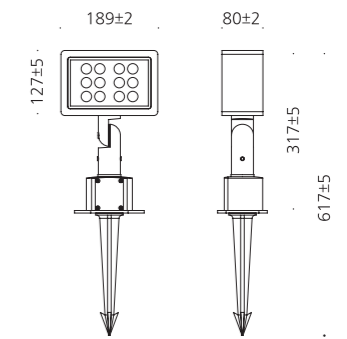

JIOF-932

- AL BODY Aluminum alloy casting
- TEMP GLASS Tempered glass lamp cover
- ANGLE 0°-90° Angle regulation gear
- POWDER PAINT Powder paint

• WEIGHT 2.5 kg • COLOR BROWN GREEN

MODEL	LAMP	BASE	lm / cd
JIOF-932	LED PAR20-8W	E-26	474 lm

JIOF-929

- AL BODY Aluminum alloy casting
- TEMP GLASS Tempered glass lamp cover
- ANGLE 0°-90° Angle regulation gear
- POWDER PAINT Powder paint
- LENS Optical Polycarbonate lens
- SMPS SMPS included

• WEIGHT 2.5 kg • COLOR BROWN DARK GRAY

MODEL	LAMP	BASE	lm / cd
JIOF-929	LED-12W	PCB	900 lm