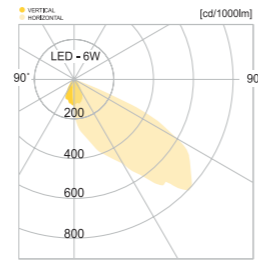

• WEIGHT 3 kg • COLOR SILVER

MODEL	LAMP	BASE	lm / cd
JIOL-164	LED-12W	PCB	328 lm

문정동MK타워

수원.컨벤션센터

JIOL-184

- AL BODY** Diecasting
- AL BODY** Aluminum alloy casting
- TEMP GLASS** Tempered glass lamp cover
- AL REFLECTOR** Aluminum reflector of high grade (MIRO9 9033GP)
- POWDER PAINT** Powder paint
- SMPS** SMPS included
- STS HOUSING** Stainless steel housing