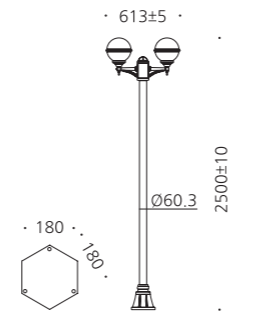

JIOP-482

- **AL BODY** Aluminum alloy casting
- **ACRYL** Acrylic lamp cover
- **ST POLE** Galvanized steel pipe
- **POWDER PAINT** Powder paint

• WEIGHT HEAD **9.5 kg** • COLOR **BLACK**

MODEL	LAMP	BASE	lm / cd
JIOP-482	LED-8Wx2	E-26