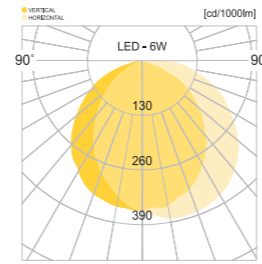

• WEIGHT 3 kg 4 kg • COLOR DARK GRAY

MODEL	LAMP	BASE	lm / cd
JIJOB-312-1	LED-13W	COB	706 lm
JIJOB-312-2	LED-13W	COB	706 lm

제주.강정중흥S클래스

금산.하늘물빛정원

JIOB-491

- AL COVER Aluminum alloy casting
- TEMP GLASS Tempered glass lamp cover
- SMPS SMPS included
- POWDER PAINT Powder paint