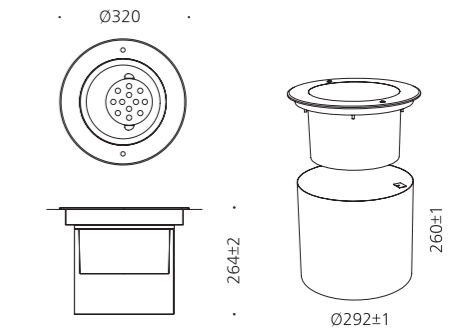

JIOI-669A

- **AL BODY** Diecasting
- **TEMP GLASS** Tempered glass lamp cover
- **LENS** Optical Polycarbonate lens
- **RGB** Changing color
- **SMPS** SMPS included
- **STS HOUSING** Stainless steel housing
- **POWDER PAINT** Powder paint

• WEIGHT **6.5 kg** • COLOR **NATURAL COLOR**

MODEL	LAMP	BASE	lm / cd
JIOI-669A	LED-12W	PCB	480 lm

JIOI-466

- **AL BODY** Aluminum extrusion
- **TEMP GLASS** Tempered glass lamp cover
- **POWDER PAINT** Powder paint
- **STS HOUSING** Stainless steel housing
- **STS COVER** Stainless steel cover (466-1)
- **AL COVER** Aluminum alloy casting (466-2)

• WEIGHT **3 kg** • COLOR **BLACK** **NATURAL COLOR**

MODEL	LAMP	BASE	lm / cd
JIOI-466-1	LED PAR30-15W	E-26	500 lm
JIOI-466-2	LED PAR30-15W	E-26	500 lm

부산.개금강펜테리움