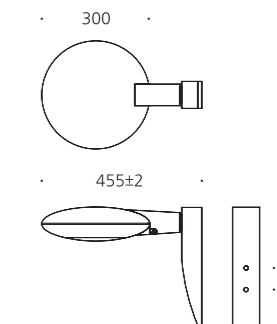

JIOW-415, 416

- AL Diecasting
- PC Polycarbonate lamp cover
- POWDER PAINT Powder paint

- WEIGHT 1.5 kg
- COLOR SILVER BLACK

MODEL	LAMP	BASE	lm / cd
JIOW-415	LED-8W	E-26	
JIOW-416	LED-8W	E-26	

JIOW-538

- AL Aluminum alloy casting
- TEMP GLASS Tempered glass lamp cover
- POWDER PAINT Powder paint
- SMPS SMPS included
- LENS Optical Polycarbonate lens

- WEIGHT 6.5 kg
- COLOR BLACK

MODEL	LAMP	BASE	lm / cd
JIOW-538	LED-36W	PCB	2700 lm
	LED-54W	PCB	4050 lm

경산.중방E편한세상