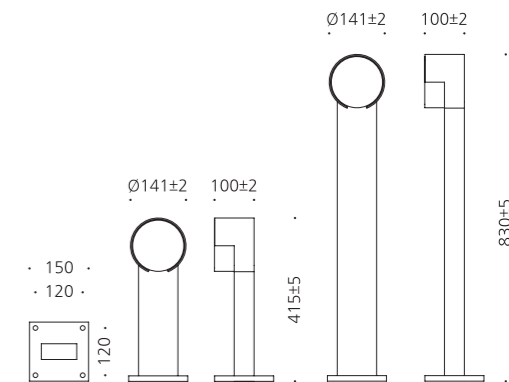

JIOB-304

- AL BODY Diecasting
- HARD GLASS Hard glass lamp cover
- ANGLE 0°-90° Angle regulation gear
- ST POLE Galvanized steel pipe
- POWDER PAINT Powder paint

• WEIGHT 3.5 kg • COLOR DARK GRAY

MODEL	LAMP	BASE	lm / cd
JIOB-304	LED PAR30-15W	E-26	908 lm

JIOB-305

- ST POLE Galvanized steel pipe
- ST BODY Galvanized steel plate
- HARD GLASS Hard glass lamp cover
- SMPS SMPS included
- POWDER PAINT Powder paint

• WEIGHT 6.5 kg • COLOR DARK GRAY BLACK

MODEL	LAMP	BASE	lm / cd
JIOB-305	LED-6W	PCB	120 lm

능곡사택