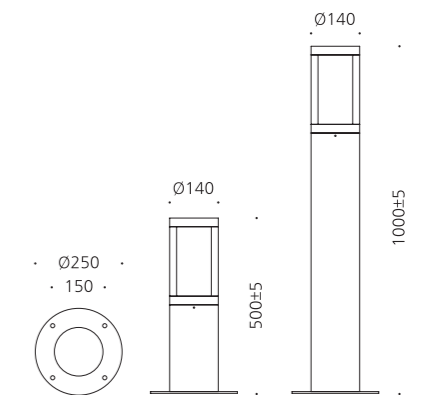

JIOB-302

- AL BODY Aluminum extrusion
- HARD GLASS Hard glass lamp cover
- POWDER PAINT Powder paint

- WEIGHT 3.5 kg 5 kg
- COLOR DARK GRAY

MODEL	LAMP	BASE	lm / cd
JIOB-302	LED-8W	E-26	200 lm