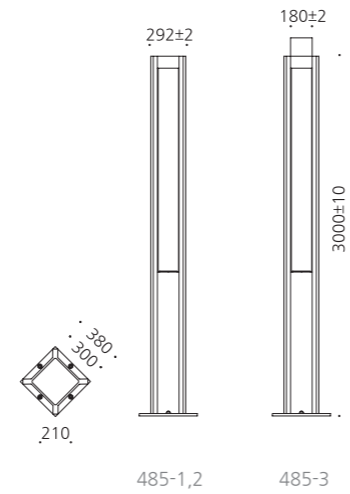

JIOP-488

- ST
  POLE Galvanized steel pipe
- ST
  POLE Galvanized steel plate
- ACRYL Acrylic lamp cover
- POWDER
  PAINT Powder paint
- SMPS SMPS included

- WEIGHT
- COLOR METAL GRAY BLACK

MODEL	LAMP	BASE	lm / cd
JIOP-488	LED-22.5W	PCB	

JIOP-485

- LENS Optical Silicone lens
- ACRYL Acrylic diffuser
- ST
  POLE Galvanized steel pipe
- POWDER
  PAINT Powder paint

- WEIGHT
- COLOR METAL GRAY BLACK

MODEL	LAMP	BASE	lm / cd
JIOP-485-3 (top)	LED-8W	E-26	
JIOP-485	LED-50W	COB