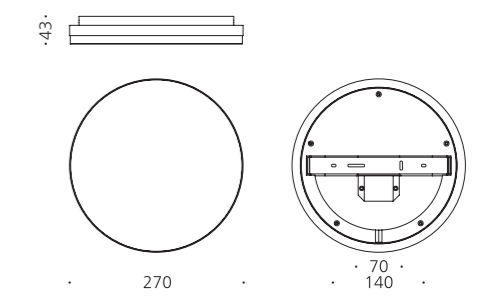

JIOC-1001 Indoor

- AL BODY Diecasting
- PC Polycarbonate lamp cover
- ABS BODY ABS body
- POWDER PAINT Powder paint
- SMPS SMPS included
- Option Sensor apply

• WEIGHT 2.5 kg • COLOR BLACK WHITE

MODEL	LAMP	BASE	lm / cd
JIOC-1001	LED-32W	PCB	1766 lm