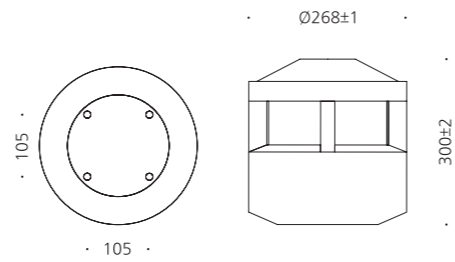

MODEL	LAMP	BASE	lm / cd
JIOB-822	LED-13W	COB	

남서울대학교

JIOB-807

- AL BODY** Aluminum alloy casting
- ACRYL** Acrylic lamp cover
- POWDER PAINT** Powder paint

• WEIGHT **5.00 kg** • COLOR **SILVER**

MODEL	LAMP	BASE	lm / cd
JIOB-807	LED-8W	E-26	296 lm