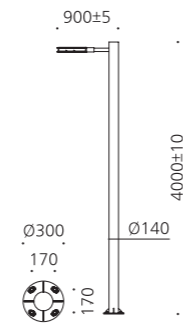

• WEIGHT HEAD 9 kg • COLOR BLACK

MODEL	LAMP	BASE	lm / cd
JIOP-528	LED-72W	PCB	3672 lm

경주.시티랜드

경주.지티랜드

JIOP-770

AL BODY Aluminum extrusion **ST** POLE Galvanized steel pipe

LENS Optical Polycarbonate lens **POWDER PAINT** Powder paint