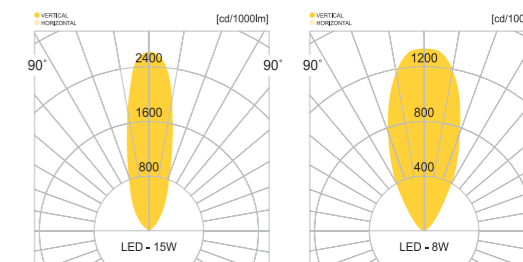

- WEIGHT 1 kg
- COLOR NATURAL COLOR

MODEL	LAMP	BASE	lm / cd
JIOI-471-1	▶ LED-7W	GU10	270 lm

AL SUS

AL SUS

영종하늘도시. e편한세상

JIOI-669A

- AL BODY** Diecasting
- TEMP GLASS** Tempered glass lamp cover
- LENS** Optical Polycarbonate lens
- RGB** Changing color
- SMPS** SMPS included
- STS HOUSING** Stainless steel housing
- POWDER PAINT** Powder paint