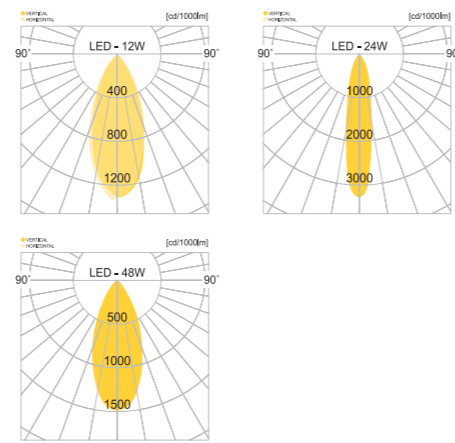

JIOF-943

- AL BODY Aluminum alloy casting
- TEMP GLASS Tempered glass lamp cover
- ANGLE 0°-90° Angle regulation gear
- POWDER PAINT Powder paint
- AL BRACKET Aluminum bracket
- LENS Optical Polycarbonate lens
- SMPS SMPS included

• WEIGHT 2 kg 6 kg 12 kg • COLOR DARK GRAY

MODEL	LAMP	BASE	lm / cd
JIOF-943-1	LED-12W	PCB	890 lm
JIOF-943-2	LED-24W	PCB	2102 lm
JIOF-943-3	LED-48W	PCB	3984 lm

JIOF-944

- AL BODY Aluminum alloy casting
- TEMP GLASS Tempered glass lamp cover
- ANGLE 0°-90° Angle regulation gear
- POWDER PAINT Powder paint
- AL BRACKET Aluminum bracket
- LENS Optical Polycarbonate lens
- RGB Changing color

• WEIGHT 2.5 kg 5 kg 8 kg • COLOR DARK GRAY

MODEL	LAMP	BASE	lm / cd
JIOF-944-1	LED-18W	PCB	1440 lm
JIOF-944-2	LED-36W	PCB	2880 lm
JIOF-944-3	LED-54W	PCB	4320 lm