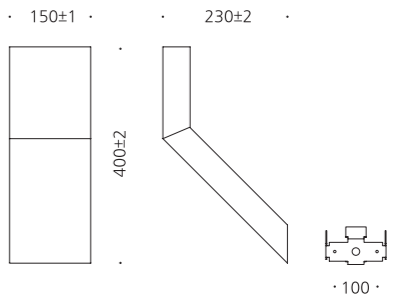

• WEIGHT $\frac{2,2}{kg}$ • COLOR **METAL GRAY** **WHITE**

MODEL	LAMP	BASE	lm / cd
JIOW-608	LED-6W	PCB	168 lm

JIOW-151

- AL Aluminum alloy casting
- ACRYL Acrylic lamp cover
- POWDER PAINT Powder paint
- SMPS SMPS included