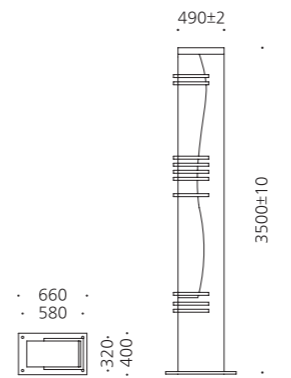

JIOP-709

- LENS Optical Silicone lens
- ACRYL Acrylic diffuser
- POWDER PAINT Powder paint
- ST POLE Galvanized steel pipe
- HARD GLASS Hard glass lamp cover (TOP)

- WEIGHT
- COLOR DARK GRAY BLACK

MODEL	LAMP	BASE	lm / cd
JIOP-709(top)	LED-8W	E-26	
	LED-50W	COB	

JIOP-707

- ST BODY Steel plate
- POWDER PAINT Powder paint
- ACRYL Acrylic diffuser
- SMPS SMPS included

- WEIGHT
- COLOR METAL GRAY BLACK

MODEL	LAMP	BASE	lm / cd
JIOP-707	LED-60W	PCB