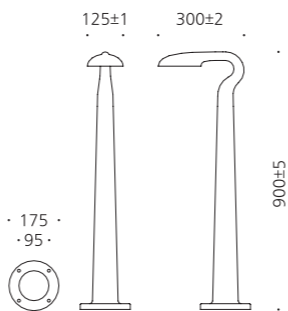

JIOB-333

- AL Aluminum alloy casting
- ACRYL Acrylic lamp cover
- SMPS SMPS included
- POWDER PAINT Powder paint

• WEIGHT 4 kg • COLOR BROWN METAL GRAY

MODEL	LAMP	BASE	lm / cd
JIOB-333	LED-6W	PCB	168 lm