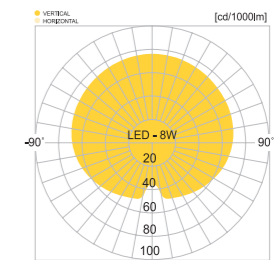

JIOB-996

- ST BODY Galvanized steel plate
- ACRYL Outside acryl diffuser (clear)
- ACRYL Inside acryl diffuser (milky)
- POWDER PAINT Powder paint

• WEIGHT 6 kg • COLOR BLACK

MODEL	LAMP	BASE	lm / cd
JIOB-996	LED-8W	E-26	

JIOB-997

- AL BODY Aluminum alloy casting
- PC Polycarbonate lamp cover
- POWDER PAINT Powder paint

• WEIGHT 4 kg • COLOR MILKY ACRYLIC

MODEL	LAMP	BASE	lm / cd
JIOB-997-1	LED-8W	E-26	
JIOB-997-2	LED-8W	E-26	
JIOB-997-3	LED-12W	E-26	
JIOB-997-4	LED-15W	E-26	

용평리조트