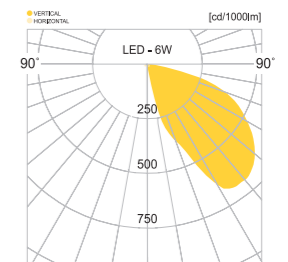

JIOB-818

- **ST BODY** Galvanized steel plate
- **ACRYL** Acrylic lamp cover
- **POWDER PAINT** Powder paint
- **SMPS** SMPS included

• WEIGHT **1,5 kg** **4,5 kg** **6,5 kg** • COLOR **DARK GRAY**

MODEL	LAMP	BASE	lm / cd
JIOB-818-1	LED-3W	PCB	
JIOB-818-2	LED-6W	PCB	
JIOB-818-3	LED-6W	PCB