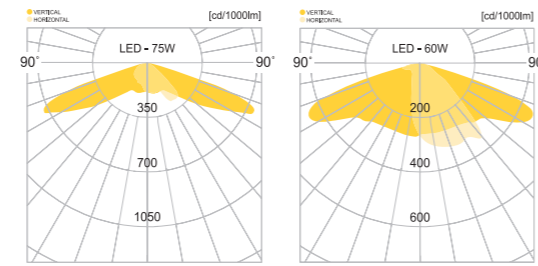

JIOP-560

- **AL BODY** Aluminum alloy casting
- **LENS** Optical Polycarbonate lens
- **ST POLE** Galvanized steel pipe
- **POWDER PAINT** Powder paint
- **SMPS** SMPS included

• WEIGHT HEAD **20 kg** • COLOR **METAL GRAY** **SILVER**

MODEL	LAMP	BASE	lm / cd
JIOP-560	LED-60W	MODULE-2	6900 lm
JIOP-560	LED-75W	MODULE-1	8625 lm