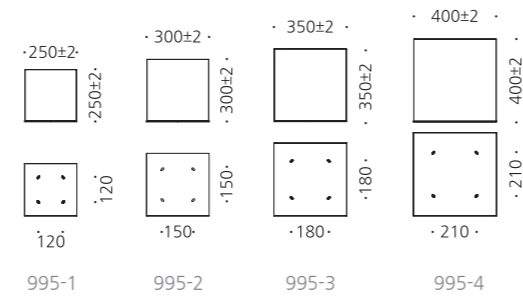

JIOB-995

- ACRYL
  BODY Acrylic box
- ACRYL
  BODY Acrylic lamp cover
- ST
  BODY Galvanized steel plate
- POWDER
  PAINT Powder paint

• WEIGHT 4
kg • COLOR MILKY ACRYLIC

MODEL	LAMP	BASE	lm / cd
JIOB-995-1	LED-8W	E-26	
JIOB-995-2	LED-8W	E-26	
JIOB-995-3	LED-15W	E-26	
JIOB-995-4	LED-15W	E-26	

JIOB-999

- AL
  BRACKET Aluminum alloy casting
- AL
  SHIELD Aluminum shield
- ACRYL Acrylic lamp cover
- POWDER
  PAINT Powder paint

• WEIGHT 4
kg • COLOR BLACK

MODEL	LAMP	BASE	lm / cd
JIOB-999	LED-8W	E-26