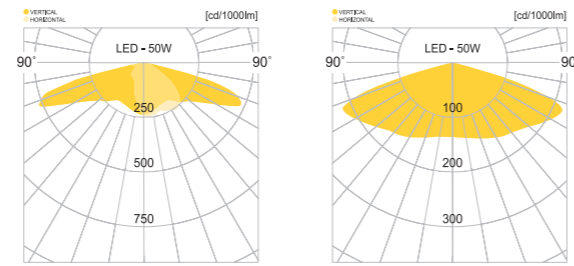

JIOP-752

- **AL BODY** Aluminum extrusion
- **AL POLE** Aluminum extrusion
- **POWDER PAINT** Powder paint
- **LENS** Optical Silicone lens
- **SMPS** SMPS included

• WEIGHT • COLOR DARK GRAY

MODEL	LAMP	BASE	lm / cd
JIOP-752	LED-50W	COB	5500 lm