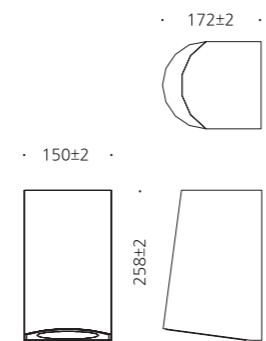

JIOW-200

- AL Aluminum alloy casting
- ACRYL Acrylic diffuser
- SMPS SMPS included
- POWDER PAINT Powder paint

• WEIGHT 2.5 kg • COLOR BLACK

MODEL	LAMP	BASE	lm / cd
JIOW-200	LED-6W	PCB	168 lm

JIOW-202

- AL Aluminum alloy casting
- ACRYL Acrylic diffuser
- SMPS SMPS included
- POWDER PAINT Powder paint

• WEIGHT 1.2 kg • COLOR WHITE

MODEL	LAMP	BASE	lm / cd
JIOW-202	LED-1W+2W	PCB	60 lm