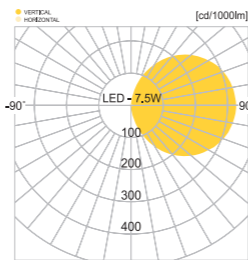

JIOB-332

- ST COVER Steel cover
- WOOD BODY Extruded wood column
- SMPS SMPS included
- TEMP GLASS Tempered glass lamp cover
- ST BODY Galvanized steel plate
- POWDER PAINT Powder paint

• WEIGHT 5 kg • COLOR WOOD

MODEL	LAMP	BASE	lm / cd
JIOB-332-1	LED-7.5W	PCB	75 lm
JIOB-332-2	LED-15W	PCB	150 lm