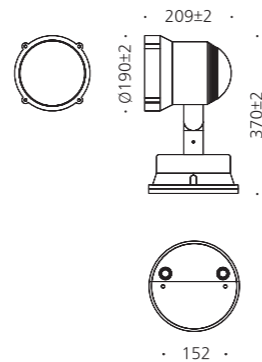

JIOF-905

- AL BODY Diecasting
- TEMP GLASS Tempered glass lamp cover
- ANGLE REGULATION GEAR Angle regulation gear
- POWDER PAINT Powder paint

• WEIGHT 4.5 kg • COLOR SILVER

MODEL	LAMP	BASE	lm / cd
JIOF-905	LED PAR30-15W	E-26	908 lm

JIOF-971

- AL BODY Aluminum extrusion
- AL PLATED Aluminum plated
- RGB Changing color
- PC Polycarbonate lamp cover
- POWDER PAINT Powder paint

• WEIGHT 1 kg • COLOR NATURAL COLOR

MODEL	LAMP	BASE	lm / cd
JIOF-971	LED-4.5W	PCB	180 lm
	LED-7.5W	PCB	300 lm
	LED-15W	PCB	600 lm