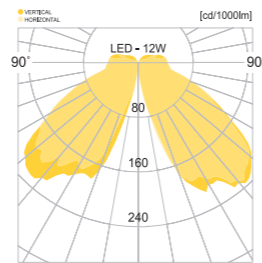

홍천.블루마운틴CC