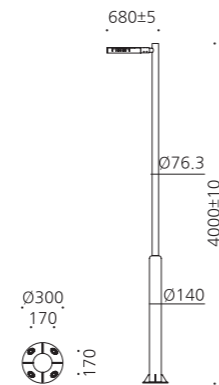

JIOP-572

- ST BODY Galvanized steel plate
- AL COVER Aluminum palte
- ST POLE Galvanized steel pipe
- LENS Optical Polycarbonate lens
- SMPS SMPS included
- POWDER PAINT Powder paint

• WEIGHT HEAD 5.5 kg • COLOR DARK GRAY SILVER

MODEL	LAMP	BASE	lm / cd
JIOP-572	LED-60W	MODULE-1	6900 lm
	LED-70W	MODULE-1	8050 lm