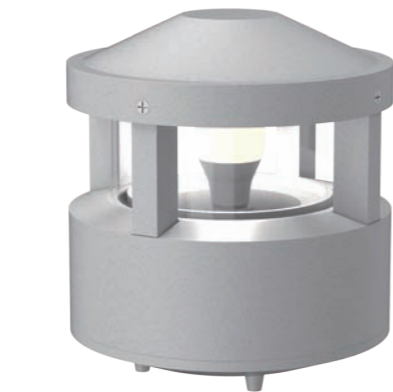

MODEL	LAMP	BASE	lm / cd
JIOB-822	LED-13W	COB	

남서울대학교

JIOB-807

- AL BODY** Aluminum alloy casting
- ACRYL** Acrylic lamp cover
- POWDER PAINT** Powder paint

• WEIGHT **5.00 kg** • COLOR **SILVER**

MODEL	LAMP	BASE	lm / cd
JIOB-807	LED-8W	E-26	296 lm