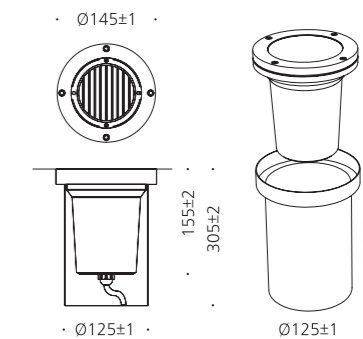

- WEIGHT 1 kg
- COLOR NATURAL COLOR

MODEL	LAMP	BASE	lm / cd
JIOI-471-1	▶ LED-7W	GU10	270 lm

AL SUS

AL SUS

영종하늘도시. e편한세상

JIOI-669A

- AL BODY** Diecasting
- TEMP GLASS** Tempered glass lamp cover
- LENS** Optical Polycarbonate lens
- RGB** Changing color
- SMPS** SMPS included
- STS HOUSING** Stainless steel housing
- POWDER PAINT** Powder paint