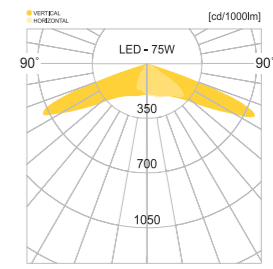

JIOP-566

- AL BODY Aluminum alloy casting
- ST POLE Galvanized steel pipe
- SMPS SMPS included
- LENS Optical Polycarbonate lens
- POWDER PAINT Powder paint

• WEIGHT 10 kg • COLOR DARK GRAY BLACK

MODEL	LAMP	BASE	lm / cd
JIOP-566	LED-75W	MODULE-1	8625 lm