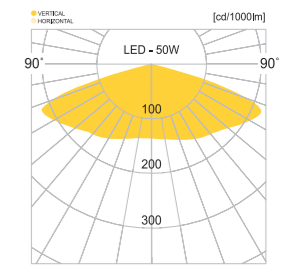

JIOP-506

- **ST BODY** Galvanized steel plate
- **LENS** Optical Polycarbonate lens
- **ST POLE** Galvanized steel pipe
- **SMPS** SMPS included
- **POWDER PAINT** Powder paint

- WEIGHT HEAD 11 kg • COLOR METAL GRAY BLACK

MODEL	LAMP	BASE	lm / cd
JIOP-506-1	LED-75W	MODULE-1	8625 lm
JIOP-506-2	LED-75Wx2	MODULE-1