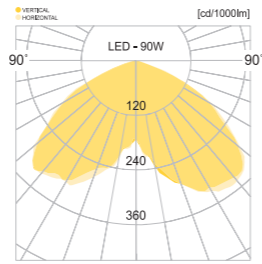

용인.한숲시티 e편한세상