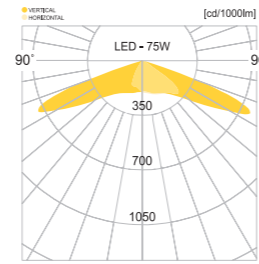

JIOP-504

- **ST POLE** Galvanized steel pipe
- **LENS** Optical Silicone lens
- **SMPS** SMPS included
- **POWDER PAINT** Powder paint

- WEIGHT • COLOR DARK GRAY BLACK

MODEL	LAMP	BASE	lm / cd
JIOP-504	LED-50W	COB	5500 lm

JIOP-506

- **ST BODY** Galvanized steel plate
- **LENS** Optical Polycarbonate lens
- **ST POLE** Galvanized steel pipe
- **SMPS** SMPS included
- **POWDER PAINT** Powder paint

- WEIGHT HEAD 11 kg • COLOR METAL GRAY BLACK

MODEL	LAMP	BASE	lm / cd
JIOP-506-1	LED-75W	MODULE-1	8625 lm
JIOP-506-2	LED-75Wx2	MODULE-1