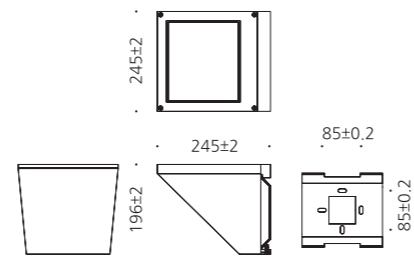

• WEIGHT 7 kg • COLOR SILVER

MODEL	LAMP	BASE	lm / cd
JIOW-186	LED-18W	PCB	1440 lm

동탄.성심병원

안산.메트로타워 푸르지오

JIOW-168

- AL BODY Aluminum alloy casting
- TEMP GLASS Tempered glass lamp cover
- LENS Optical Polycarbonate lens
- POWDER PAINT Powder paint
- SMPS SMPS included