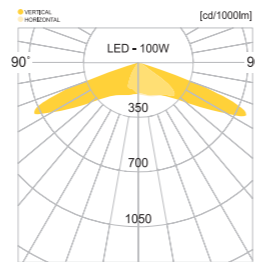

JIOP-513

- AL BODY Aluminum alloy casting
- ST POLE Galvanized steel pipe
- SMPS SMPS included
- LENS Optical Polycarbonate lens
- POWDER PAINT Powder paint

• WEIGHT HEAD 15 kg • COLOR METAL GRAY

MODEL	LAMP	BASE	lm / cd
JIOP-513	LED-100W	MODULE-1	11500 lm

JIOP-518

- AL BODY Aluminum alloy casting
- ST POLE Galvanized steel pipe
- POWDER PAINT Powder paint
- ACRYL Acrylic lamp cover
- SMPS SMPS included

• WEIGHT HEAD 18 kg • COLOR METAL GRAY BLACK

MODEL	LAMP	BASE	lm / cd
JIOP-518	LED-90W	MODULE-1	9650 lm