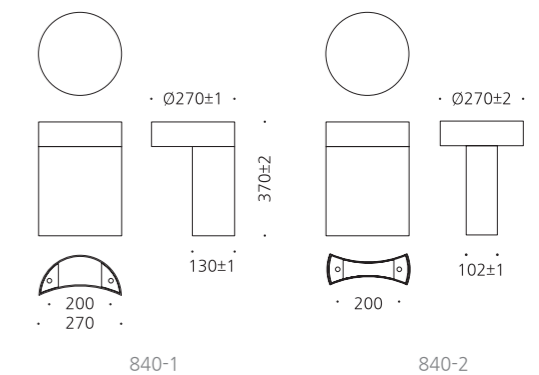

JIOB-801

- AL BODY Aluminum extrusion
- AL PLATED Aluminum plated
- TEMP GLASS Tempered glass lamp cover
- POWDER PAINT Powder paint
- AL REFLECTOR Aluminum reflector of high grade

• WEIGHT 1.8 kg • COLOR SILVER BLACK

MODEL	LAMP	BASE	lm / cd
JIOB-801	LED-7W	GU10	180 lm

JIOB-840

- ST BODY Galvanized steel plate
- TEMP GLASS Tempered glass lamp cover
- POWDER PAINT Powder paint

• WEIGHT 3.7 kg • COLOR DARK GRAY BLACK

MODEL	LAMP	BASE	lm / cd
JIOB-840-1	LED-8W	E-26	220 lm
JIOB-840-2	LED-8W x 2	E-26	

수원.컨벤션센터