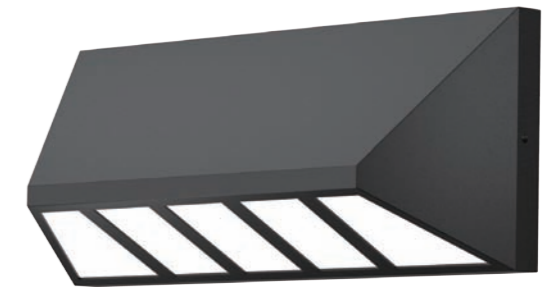

JIOW-118

- ST BODY Galvanized steel plate
- ACRYL Acrylic lamp cover
- SMPS SMPS included
- POWDER PAINT Powder paint

• WEIGHT 2 kg • COLOR   BLACK

MODEL	LAMP	BASE	lm / cd
JIOW-118	LED-12W	PCB	320 lm