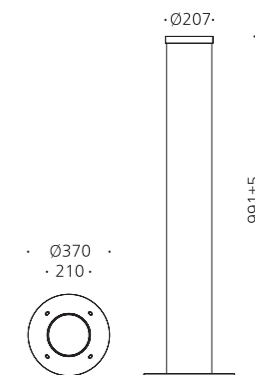

JIOB-424

- STS Pole Stainless steel pole
- ST Body Galvanized steel plate
- ACRYL Acrylic lamp cover
- POWDER PAINT Powder paint

• WEIGHT 1.1 kg • COLOR METAL GRAY

MODEL	LAMP	BASE	lm / cd
JIOB-424	▶ LED PAR30-15W	E-26	150 lm

JIOB-441

- AL Body Aluminum alloy casting
- ACRYL Acrylic diffuser
- POWDER PAINT Powder paint

• WEIGHT 5 kg • COLOR WHITE

MODEL	LAMP	BASE	lm / cd
JIOB-441	▶ LED PAR30-15W	E-26	

송도.쉐라톤호텔