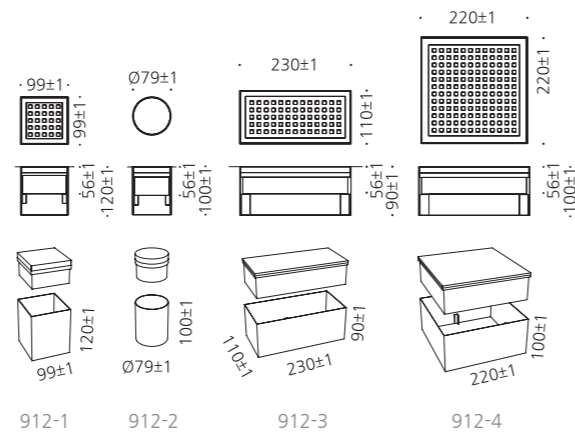

JIOI-912

- AL Aluminum alloy casting
- TEMP GLASS Tempered glass lamp cover
- STS Stainless steel body
- ACRYL Acrylic diffuser
- RGB Changing color
- STS Stainless steel housing

• WEIGHT 3 kg 1.5 kg 7 kg 15 kg

MODEL	LAMP	BASE	lm / cd
JIOI-912-1	LED-3W	PCB	60 lm
JIOI-912-2	LED-3W	PCB	60 lm
JIOI-912-3	LED-6W	PCB	120 lm
JIOI-912-4	LED-12W	PCB	360 lm

JIOI-470

- AL Diecasting
- TEMP GLASS Tempered glass lamp cover
- STS Stainless steel housing
- POWDER PAINT Powder paint

• WEIGHT 1.2 kg • COLOR NATURAL COLOR

MODEL	LAMP	BASE	lm / cd
JIOI-470	LED-7W	GU10	270 lm