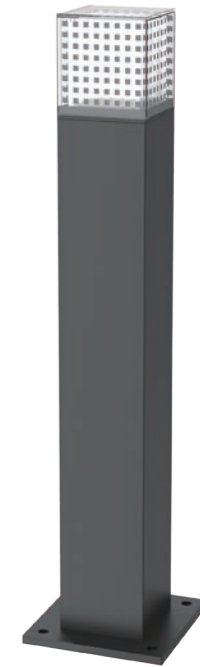

JIOB-892

- AL BODY Aluminum alloy casting
- AL BODY Aluminum extrusion
- TEMP GLASS Tempered glass lamp cover
- ACRYL Acrylic lamp cover
- SMPS SMPS included
- POWDER PAINT Powder paint

• WEIGHT 3.8 kg • COLOR METAL GRAY

MODEL	LAMP	BASE	lm / cd
JIOB-892	LED-6W	PCB