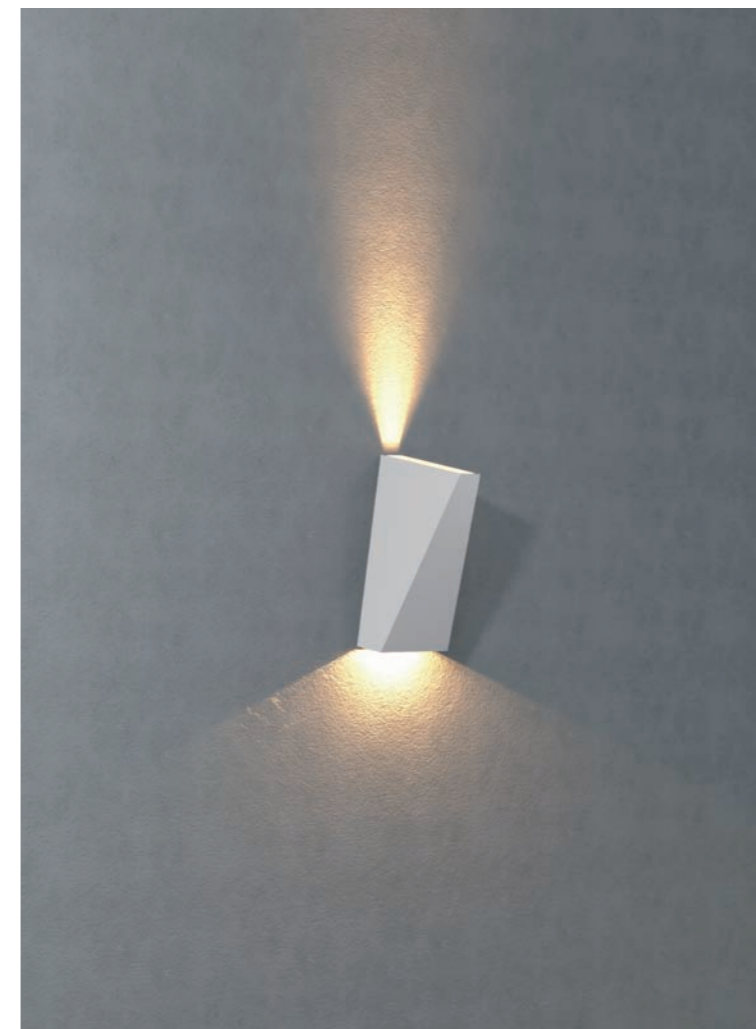

JIOW-606

ST BODY	Galvanized steel plate	AL REFLECTOR	Aluminum diecasting reflector
SMPS	SMPS included	POWDER PAINT	Powder paint
ACRYL	Acrylic lamp cover		

• WEIGHT $3,2$ kg • COLOR **BLACK**

MODEL	LAMP	BASE	lm / cd
JIOW-606	LED-8W	PCB	320 lm

JIOW-615

AL BODY	Aluminum alloy casting	ACRYL	Acrylic lamp cover
SMPS	SMPS included	POWDER PAINT	Powder paint

• WEIGHT $2,6$ kg • COLOR **WHITE**

MODEL	LAMP	BASE	lm / cd
JIOW-615	LED-1W X 2	PCB	60 lm