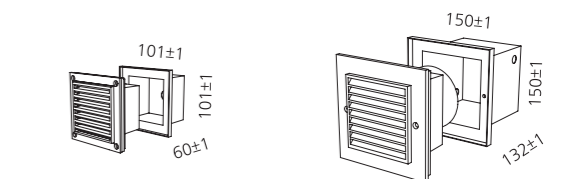

JIOL-170

- AL BODY Aluminum alloy casting
- TEMP GLASS Tempered glass lamp cover
- POWDER PAINT Powder paint
- STS HOUSING Stainless steel housing

• WEIGHT 1.5 kg 2 kg • COLOR BLACK

MODEL	LAMP	BASE	lm / cd
JIOL-170-1	LED-3W	PCB	
JIOL-170-2	LED-6W	PCB