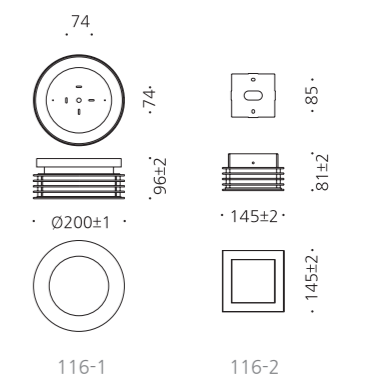

JIOC-116

- **AL BODY** Aluminum alloy casting
- **ACRYL** Acrylic lamp cover
- **POWDER PAINT** Powder paint
- **SMPS** SMPS included

• WEIGHT **1.5 kg** **1 kg** • COLOR **BLACK** **SILVER**

MODEL	LAMP	BASE	lm / cd
JIOC-116-1	LED-6W	PCB	251 lm
JIOC-116-2	LED-6W	PCB	251 lm