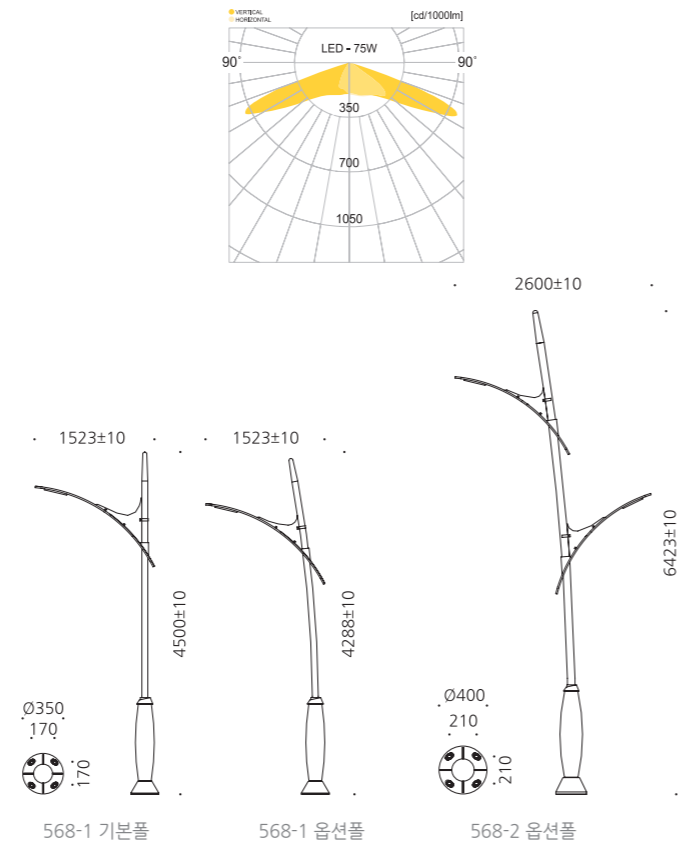

JIOP-568

- **AL BODY** Aluminum alloy casting
- **LENS** Optical Polycarbonate lens
- **ST POLE** Galvanized steel pipe
- **POWDER PAINT** Powder paint
- **SMPS** SMPS included

- WEIGHT • COLOR DARK GRAY BROWN

MODEL	LAMP	BASE	lm / cd
JIOP-568	LED-75W	MODULE-1	8625 lm