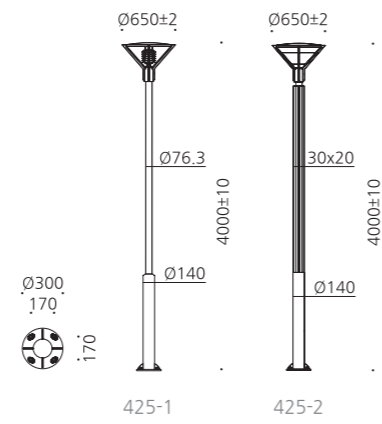

용인.한숲시티 e편한세상