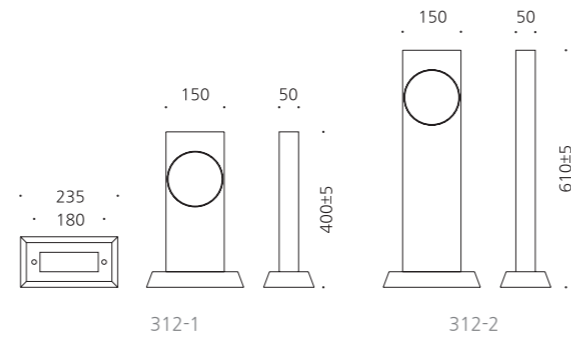

제주.강정중흥S클래스