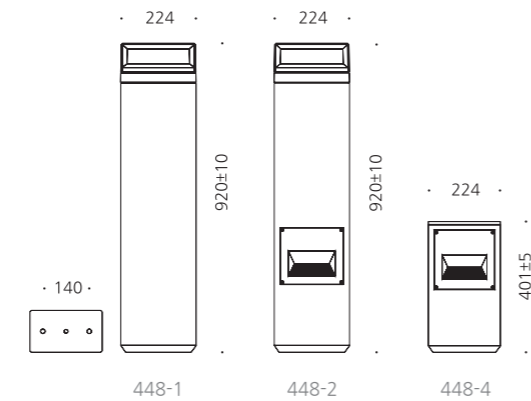

JIOB-448

- AL BODY Diecasting
- AL BODY Aluminum extrusion
- HARD GLASS Hard glass lamp cover(Top)
- TEMP GLASS Tempered glass lamp cover(Middle)
- POWDER PAINT Powder paint
- SMPS SMPS included

• WEIGHT 1.3 kg • COLOR SILVER BLACK

MODEL	LAMP	BASE	lm / cd
JIOB-448-1,2(top)	LED-8W	E-26	
JIOB-448-2,4	LED-6W	PCB	240 lm

JIOB-458

- AL BODY Aluminum alloy casting
- ST POLE Galvanized steel pipe
- ACRYL Acrylic lamp cover
- POWDER PAINT Powder paint

• WEIGHT 28.5 kg • COLOR BLACK METAL GRAY

MODEL	LAMP	BASE	lm / cd
JIOB-458	LED-8W	E-26	104 lm