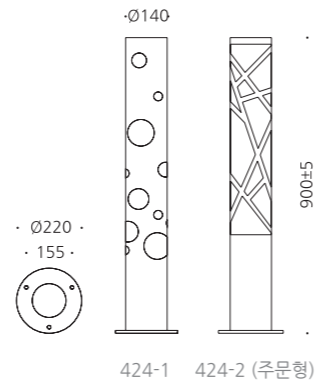

JIOB-424

- STS Pole Stainless steel pole
- ST Body Galvanized steel plate
- ACRYL Acrylic lamp cover
- POWDER PAINT Powder paint

• WEIGHT 1.1 kg • COLOR METAL GRAY

MODEL	LAMP	BASE	lm / cd
JIOB-424	▶ LED PAR30-15W	E-26	150 lm

JIOB-441

- AL Body Aluminum alloy casting
- ACRYL Acrylic diffuser
- POWDER PAINT Powder paint

• WEIGHT 5 kg • COLOR WHITE

MODEL	LAMP	BASE	lm / cd
JIOB-441	▶ LED PAR30-15W	E-26