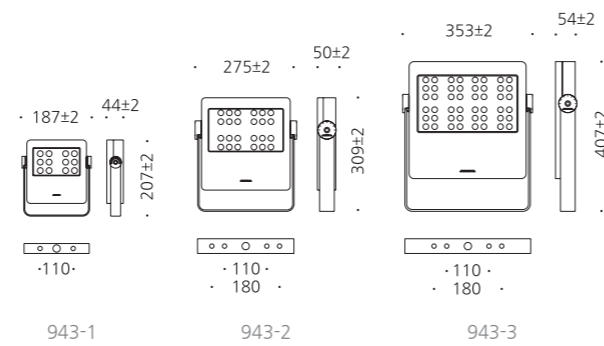

JIOF-943

- AL BODY Aluminum alloy casting
- TEMP GLASS Tempered glass lamp cover
- ANGLE 0°-90° Angle regulation gear
- POWDER PAINT Powder paint
- AL BRACKET Aluminum bracket
- LENS Optical Polycarbonate lens
- SMPS SMPS included

• WEIGHT 2 kg 6 kg 12 kg • COLOR DARK GRAY

MODEL	LAMP	BASE	lm / cd
JIOF-943-1	LED-12W	PCB	890 lm
JIOF-943-2	LED-24W	PCB	2102 lm
JIOF-943-3	LED-48W	PCB	3984 lm

JIOF-944

- AL BODY Aluminum alloy casting
- TEMP GLASS Tempered glass lamp cover
- ANGLE 0°-90° Angle regulation gear
- POWDER PAINT Powder paint
- AL BRACKET Aluminum bracket
- LENS Optical Polycarbonate lens
- RGB Changing color

• WEIGHT 2.5 kg 5 kg 8 kg • COLOR DARK GRAY

MODEL	LAMP	BASE	lm / cd
JIOF-944-1	LED-18W	PCB	1440 lm
JIOF-944-2	LED-36W	PCB	2880 lm
JIOF-944-3	LED-54W	PCB	4320 lm