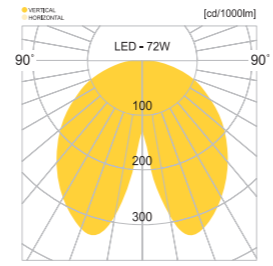

JIOP-528

- AL BODY Aluminum alloy casting
- PC Polycarbonate lamp cover
- ST POLE Galvanized steel pipe
- POWDER PAINT Powder paint
- SMPS SMPS included

• WEIGHT HEAD 9 kg • COLOR BLACK

MODEL	LAMP	BASE	lm / cd
JIOP-528	LED-72W	PCB	3672 lm