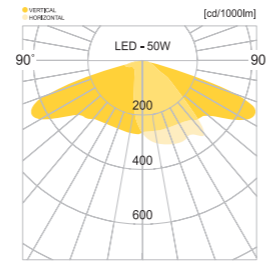

JIOP-544

- **AL BODY** Aluminum extrusion
- **ST POLE** Galvanized steel pipe
- **SMPS** SMPS included
- **LENS** Optical Polycarbonate lens
- **POWDER PAINT** Powder paint

• WEIGHT HEAD **8 kg** • COLOR **METAL GRAY**

MODEL	LAMP	BASE	lm / cd
JIOP-544	LED-50W	MODULE-2	5750 lm