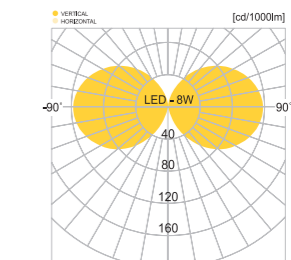

JIOB-814

- AL BODY Aluminum alloy casting
- HARD GLASS Hard glass lamp cover
- POWDER PAINT Powder paint

• WEIGHT 1.8 kg 3.1 kg • COLOR SILVER

MODEL	LAMP	BASE	lm / cd
JIOB-814	LED-7W	GU10	180 lm

JIOB-817

- AL BODY Aluminum alloy casting
- AL BODY Aluminum extrusion
- ACRYL Acrylic lamp cover
- POWDER PAINT Powder paint

• WEIGHT 3 kg • COLOR SILVER

MODEL	LAMP	BASE	lm / cd
JIOB-817	LED PAR20-8W	E-26	220 lm
	LED-8W	E-26	240 lm

SK아펠바움