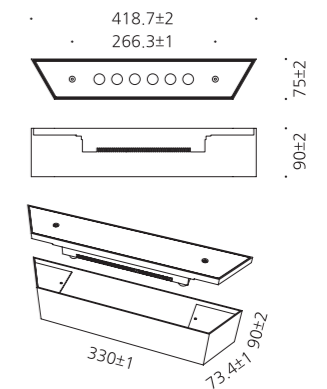

JIOI-479

- AL COVER Aluminum alloy casting
- TEMP GLASS Tempered glass lamp cover
- PC REFLECTOR Polycarbonate reflector with metallic lacquer
- STS HOUSING Stainless steel housing
- POWDER PAINT Powder paint

- WEIGHT 3.2 kg
- COLOR NATURAL COLOR

MODEL	LAMP	BASE	lm / cd
JIOI-479	LED-13W	COB	974 lm