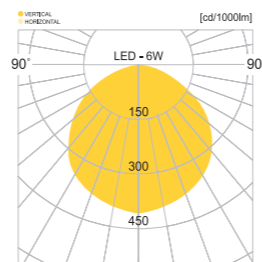

신갈.푸르지오

Ceiling Light, Pendant

영종하늘도시.편한세상

대구.무역회관

JIOC-1002

- ST BODY Galvanized steel plate
- ACRYL Acrylic lamp cover
- POWDER PAINT Powder paint
- SMPS SMPS included

• WEIGHT 2,5 kg • COLOR BLACK WHITE

MODEL	LAMP	BASE	lm / cd
JIOC-1002	LED-6W	PCB	180 lm