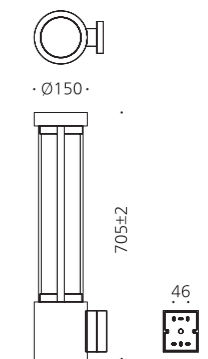

JIOW-439BR

- AL BODY Aluminum alloy casting
- ACRYL Acrylic lamp cover
- POWDER PAINT Powder paint

- WEIGHT 4 kg
- COLOR BLACK

MODEL	LAMP	BASE	lm / cd
JIOW-439	LED-8W	E-26	

JIOW-603

- AL BODY Aluminum alloy casting
- AL BODY Aluminum extrusion
- ACRYL Acrylic diffuser
- POWDER PAINT Powder paint
- SMPS SMPS included

- WEIGHT 5 kg
- COLOR DARK GRAY BLACK

MODEL	LAMP	BASE	lm / cd
JIOW-603	LED-18W	2G11	

여수.웅천신영지월