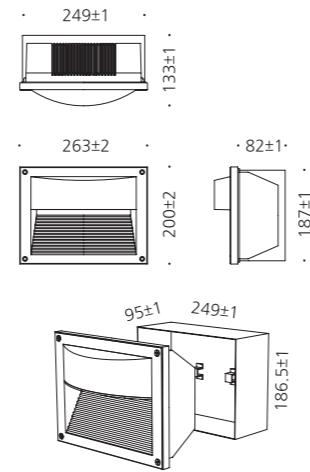

• WEIGHT **1 kg** • COLOR **SILVER** **BLACK** **METAL GRAY**

MODEL	LAMP	BASE	lm / cd
JIOL-183	LED 1W	PCB	31 lm

수원.정자동SK스카이뷰

대구.무역회관

JIOL-164

- AL BODY Diecasting
- TEMP GLASS Tempered glass lamp cover
- AL REFLECTOR Aluminum reflector of high grade (MIRO9 9033GP)
- POWDER PAINT Powder paint
- SMPS SMPS included
- STS HOUSING Stainless steel housing