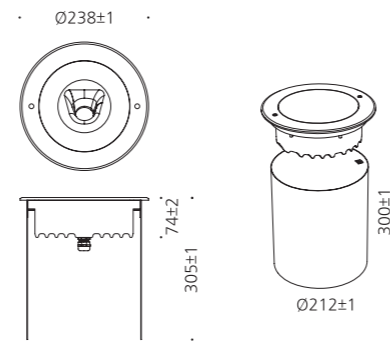

JIOI-474

- AL BODY Diecasting
- TEMP GLASS Tempered glass lamp cover
- LENS Optical Polycarbonate lens
- AL HOUSING Aluminum diecasting housing
- POWDER PAINT Powder paint
- STS HOUSING Stainless steel housing

- WEIGHT 1.5 kg
- COLOR BLACK

MODEL	LAMP	BASE	lm / cd
JIOI-474	LED 6W	PCB	358 lm

JIOI-479

- AL COVER Aluminum alloy casting
- TEMP GLASS Tempered glass lamp cover
- PC REFLECTOR Polycarbonate reflector with metallic lacquer
- STS HOUSING Stainless steel housing
- POWDER PAINT Powder paint

- WEIGHT 3.2 kg
- COLOR NATURAL COLOR

MODEL	LAMP	BASE	lm / cd
JIOI-479	LED-13W	COB	974 lm