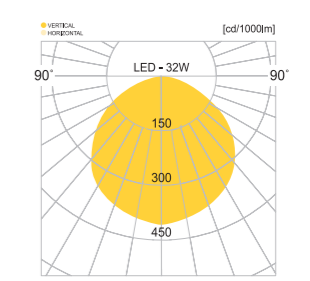

JIOC-1001 Indoor

- AL BODY Diecasting
- PC Polycarbonate lamp cover
- ABS BODY ABS body
- POWDER PAINT Powder paint
- SMPS SMPS included
- Option Sensor apply

• WEIGHT 2.5 kg • COLOR BLACK WHITE

MODEL	LAMP	BASE	lm / cd
JIOC-1001	LED-32W	PCB	1766 lm