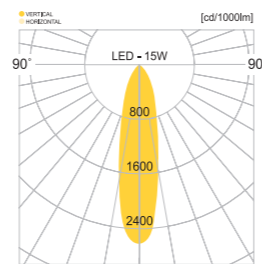

JIOF-905

- AL BODY Diecasting
- TEMP GLASS Tempered glass lamp cover
- ANGLE REGULATION GEAR Angle regulation gear
- POWDER PAINT Powder paint

• WEIGHT 4.5 kg • COLOR SILVER

MODEL	LAMP	BASE	lm / cd
JIOF-905	LED PAR30-15W	E-26	908 lm

JIOF-971

- AL BODY Aluminum extrusion
- AL PLATED Aluminum plated
- RGB Changing color
- PC Polycarbonate lamp cover
- POWDER PAINT Powder paint

• WEIGHT 1 kg • COLOR NATURAL COLOR

MODEL	LAMP	BASE	lm / cd
JIOF-971	LED-4.5W	PCB	180 lm
	LED-7.5W	PCB	300 lm
	LED-15W	PCB	600 lm