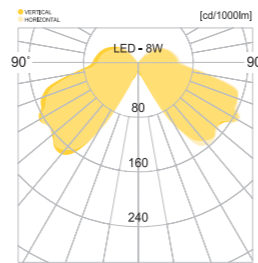

JIJOB-438

- AL BODY Aluminum alloy casting
- AL BODY Aluminum extrusion
- AL SHEILD Aluminum sheild
- ACRYL Acrylic lamp cover
- POWDER PAINT Powder paint

• WEIGHT 5 kg 7 kg • COLOR METAL GRAY

MODEL	LAMP	BASE	lm / cd
JIJOB-438	LED-8W	E-26	181 lm

JIJOB-447

- AL BODY Aluminum alloy casting
- AL BODY Aluminum extrusion
- ACRYL Acrylic lamp cover
- SMPS SMPS included
- POWDER PAINT Powder paint

• WEIGHT 7.5 kg • COLOR DARK GRAY

MODEL	LAMP	BASE	lm / cd
JIJOB-447-1	LED-8W	E-26	165 lm
JIJOB-447-2	LED-25W	2G11