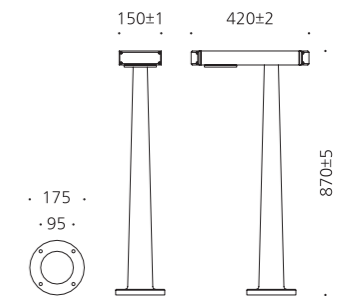

JIJOB-379

- AL BODY Aluminum alloy casting
- ACRYL Acrylic lamp cover
- SMPS SMPS included
- POWDER PAINT Powder paint

- WEIGHT 6.5 kg
- COLOR DARK GRAY BLACK

MODEL	LAMP	BASE	lm / cd
JIJOB-379	LED-13W	COB	585 lm