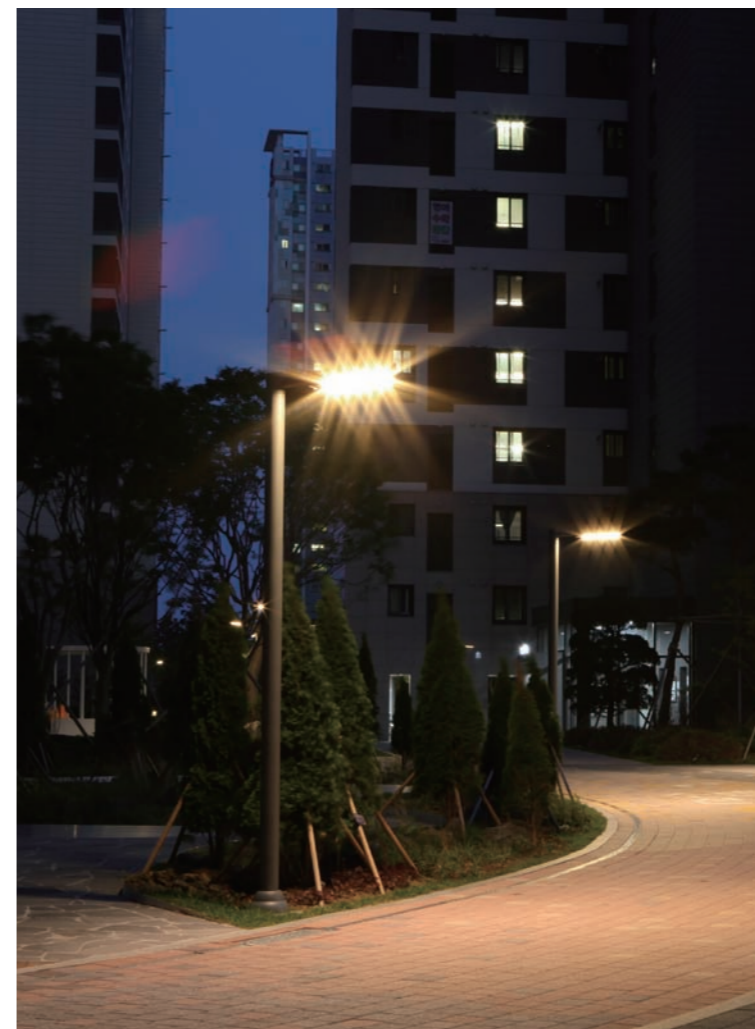

영종하늘도시.e편한세상