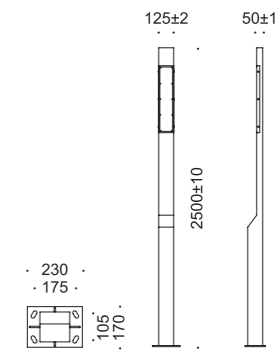

JIOP-485

- LENS Optical Silicone lens
- ACRYL Acrylic diffuser
- ST
  POLE Galvanized steel pipe
- POWDER
  PAINT Powder paint

- WEIGHT
- COLOR METAL GRAY BLACK

MODEL	LAMP	BASE	lm / cd
JIOP-485-3 (top)	LED-8W	E-26	
JIOP-485	LED-50W	COB