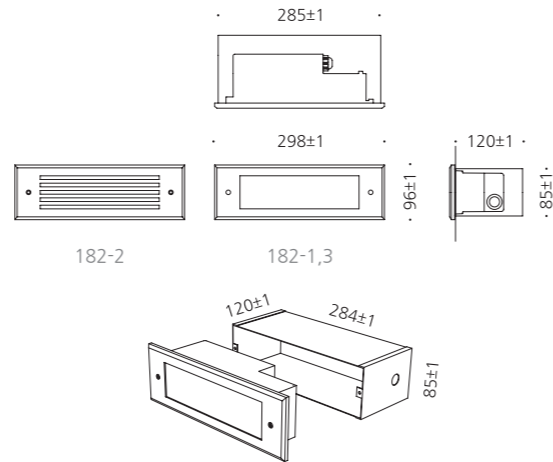

JIOL-182

- AL BODY Diecasting
- TEMP GLASS Tempered glass lamp cover
- STS Stainless steel grill cover(Optional)
- POWDER PAINT Powder paint
- SMPS SMPS included
- STS HOUSING Stainless steel housing

• WEIGHT 2.5 kg • COLOR SILVER BLACK

MODEL	LAMP	BASE	lm / cd
JIOL-182-1	LED-12W	PCB	470 lm
JIOL-182-2	LED-12W	PCB	470 lm
JIOL-182-3	LED-6W	PCB	344 lm

JIOL-170

- AL BODY Aluminum alloy casting
- TEMP GLASS Tempered glass lamp cover
- POWDER PAINT Powder paint
- STS HOUSING Stainless steel housing

• WEIGHT 1.5 kg 2 kg • COLOR BLACK

MODEL	LAMP	BASE	lm / cd
JIOL-170-1	LED-3W	PCB	
JIOL-170-2	LED-6W	PCB