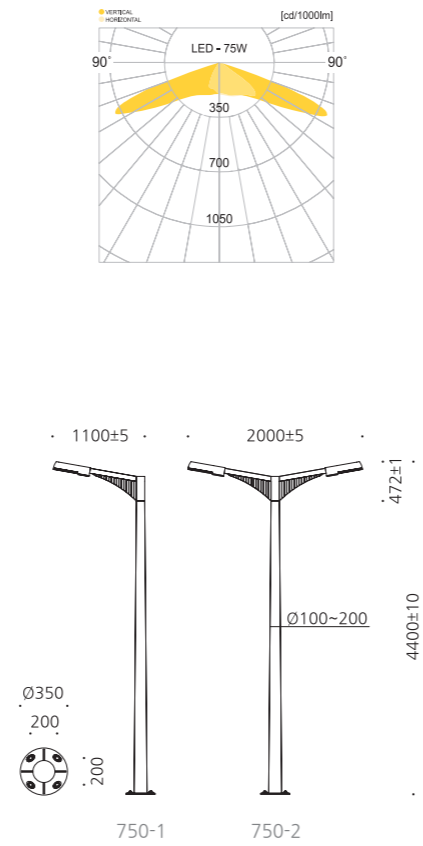

JIOP-750

- **AL BODY** Aluminum alloy casting
- **ST POLE** Galvanized steel pipe
- **LENS** Optical Polycarbonate lens
- **POWDER PAINT** Powder paint
- **SMPS** SMPS included

• WEIGHT HEAD **6 kg** • COLOR **METAL GRAY**

MODEL	LAMP	BASE	lm / cd
JIOP-750	LED-75W	MODULE-1	8625 lm

JIOP-577

- **ST BODY** Galvanized steel plate
- **AL COVER** Aluminum palte
- **ST POLE** Galvanized steel pipe
- **LENS** Optical Polycarbonate lens
- **SMPS** SMPS included
- **POWDER PAINT** Powder paint

• WEIGHT HEAD **6 kg** • COLOR **DARK GRAY** **BLACK**

MODEL	LAMP	BASE	lm / cd
JIOP-577	LED-75W	MODULE-1	8625 lm