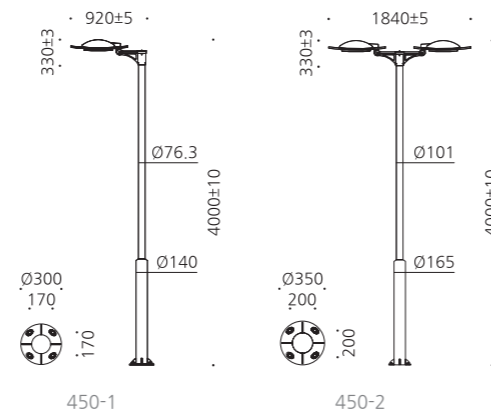

JIOP-450

- AL BODY Aluminum alloy casting
- ST POLE Galvanized steel pipe
- SMPS SMPS included
- LENS Optical Polycarbonate lens
- POWDER PAINT Powder paint

- WEIGHT HEAD 12 kg
- COLOR METAL GRAY SILVER

MODEL	LAMP	BASE	lm / cd
JIOP-450	LED-75W	MODULE-1	8625 lm

JIOP-539

- AL BODY Aluminum alloy casting
- ST POLE Galvanized steel pipe
- POWDER PAINT Powder paint
- TEMP GLASS Tempered glass lamp cover
- LENS Optical Polycarbonate lens
- SMPS SMPS included

- WEIGHT HEAD 4.5 kg
- COLOR DARK GRAY BLACK

MODEL	LAMP	BASE	lm / cd
JIOP-539	LED-54W	PCB	4050 lm