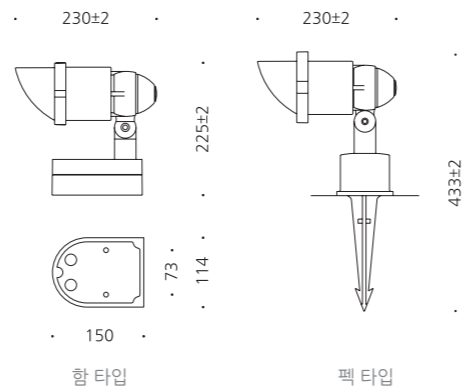

• WEIGHT 2 kg • COLOR DARK GRAY

MODEL	LAMP	BASE	lm / cd
JIOF-922	LED-7W	GU10	350 lm
	LED-13W	COB	1133 lm

속초 영랑호 e편한세상

안산.메트로타워 푸르지오

JIOF-941

- AL BODY Diecasting
- TEMP GLASS Tempered glass lamp cover
- Angle regulation gear (0°-90°)
- POWDER PAINT Powder paint