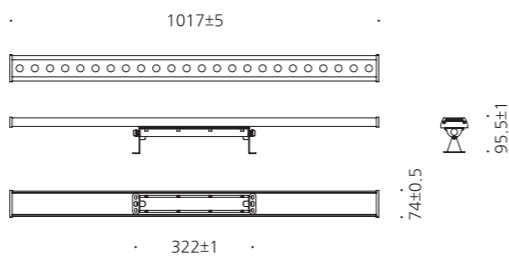

JIOF-976

- AL BODY Aluminum extrusion
- AL PLATED Aluminum plated
- RGB Changing color
- ACRYL Acrylic lamp cover
- LENS Optical Polycarbonate lens
- 0~90° Angle regulation gear
- POWDER PAINT Powder paint

• WEIGHT 1.2 kg • COLOR BLACK DARK GRAY

MODEL	LAMP	BASE	lm / cd
JIOF-976	LED-36W	PCB	2520 lm

JIOF-914

- AL BODY Aluminum extrusion
- AL PLATED Aluminum plated
- RGB Changing color
- PC Polycarbonate diffuser
- POWDER PAINT Powder paint
- SILICON COVER Silicon cap side cover

• WEIGHT 1.3 kg • COLOR SILVER

MODEL	LAMP	BASE	lm / cd
JIOF-914	LED-15W	PCB	450 lm