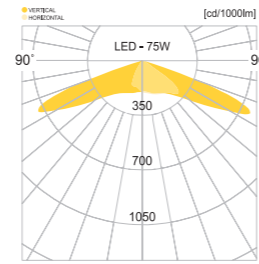

JIOP-450

- AL BODY Aluminum alloy casting
- ST POLE Galvanized steel pipe
- SMPS SMPS included
- LENS Optical Polycarbonate lens
- POWDER PAINT Powder paint

- WEIGHT HEAD 12 kg
- COLOR METAL GRAY SILVER

MODEL	LAMP	BASE	lm / cd
JIOP-450	LED-75W	MODULE-1	8625 lm

JIOP-539

- AL BODY Aluminum alloy casting
- ST POLE Galvanized steel pipe
- POWDER PAINT Powder paint
- TEMP GLASS Tempered glass lamp cover
- LENS Optical Polycarbonate lens
- SMPS SMPS included

- WEIGHT HEAD 4.5 kg
- COLOR DARK GRAY BLACK

MODEL	LAMP	BASE	lm / cd
JIOP-539	LED-54W	PCB	4050 lm