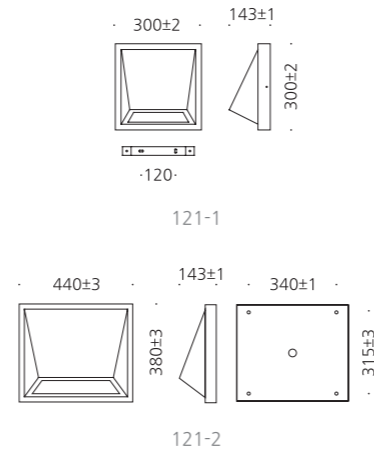

JIOW-121

- ST BODY Galvanized steel plate
- ACRYL Acrylic diffuser
- SMPS SMPS included
- POWDER PAINT Powder paint

• WEIGHT 5.5 5.7 • COLOR METAL GRAY

MODEL	LAMP	BASE	lm / cd
JIOW-121-1	LED-25W	MODULE-1	1657 lm
JIOW-121-2	LED-50W	MODULE-1	3315 lm