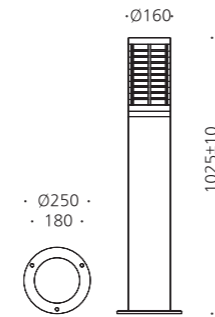

JIOB-802

- AL BODY Aluminum alloy casting
- AL BODY Aluminum extrusion
- ACRYL Acrylic lamp cover
- POWDER PAINT Powder paint

- WEIGHT 3.4 kg 11.5 kg
- COLOR WOOD

MODEL	LAMP	BASE	lm / cd
JIOB-802	LED-8W	E-26	104 lm

JIOB-432

- AL BODY Aluminum alloy casting
- AL BODY Aluminum extrusion
- ACRYL Acrylic lamp cover
- POWDER PAINT Powder paint

- WEIGHT 10.5 kg
- COLOR BLACK

MODEL	LAMP	BASE	lm / cd
JIOB-432	LED-8W	E-26	104 lm

대구.수성SK리더스부