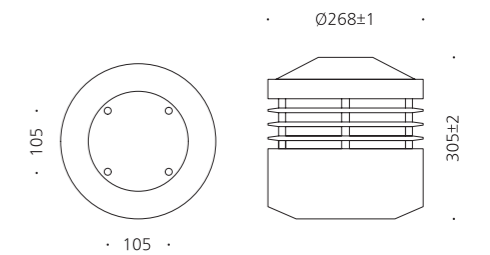

JIOB-807

- **AL BODY** Aluminum alloy casting
- **ACRYL** Acrylic lamp cover
- **POWDER PAINT** Powder paint

• WEIGHT **5.00 kg** • COLOR **SILVER**

MODEL	LAMP	BASE	lm / cd
JIOB-807	LED-8W	E-26	296 lm

JIOB-808

- **AL BODY** Aluminum alloy casting
- **ACRYL** Acrylic lamp cover
- **AL SHEILD** Aluminum sheild
- **POWDER PAINT** Powder paint

• WEIGHT **7.5 kg** • COLOR **SILVER**

MODEL	LAMP	BASE	lm / cd
JIOB-808	LED-8W	E-26	260 lm

여수웅천지웰