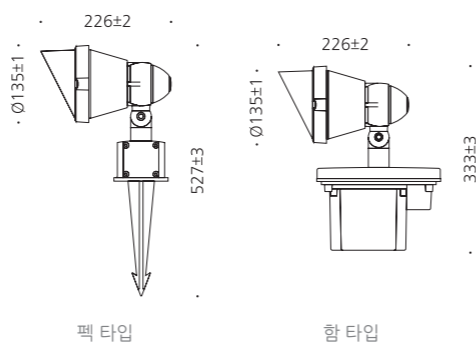

• WEIGHT 2.5 kg • COLOR DARK GRAY

MODEL	LAMP	BASE	lm / cd
JIOF-921	LED-7W	GU10	350 lm
	LED PAR20-8W	E-26	474 lm

다산신도시.금강펜테리움

동탄.한림대성심병원

JIOF-910

- AL BODY Diecasting
- AL BODY Aluminum extrusion
- △ 0°-90° Angle regulation gear
- TEMP GLASS Tempered glass lamp cover
- POWDER PAINT Powder paint