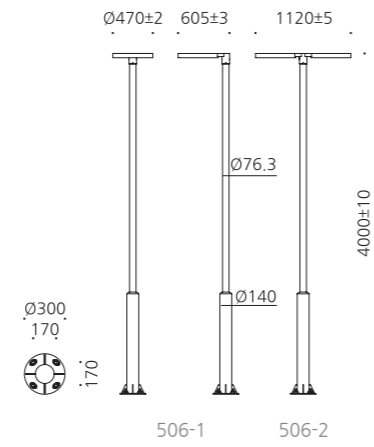

JIOP-504

- **ST POLE** Galvanized steel pipe
- **LENS** Optical Silicone lens
- **SMPS** SMPS included
- **POWDER PAINT** Powder paint

- WEIGHT • COLOR DARK GRAY BLACK

MODEL	LAMP	BASE	lm / cd
JIOP-504	LED-50W	COB	5500 lm

JIOP-506

- **ST BODY** Galvanized steel plate
- **LENS** Optical Polycarbonate lens
- **ST POLE** Galvanized steel pipe
- **SMPS** SMPS included
- **POWDER PAINT** Powder paint

- WEIGHT HEAD 11 kg • COLOR METAL GRAY BLACK

MODEL	LAMP	BASE	lm / cd
JIOP-506-1	LED-75W	MODULE-1	8625 lm
JIOP-506-2	LED-75Wx2	MODULE-1