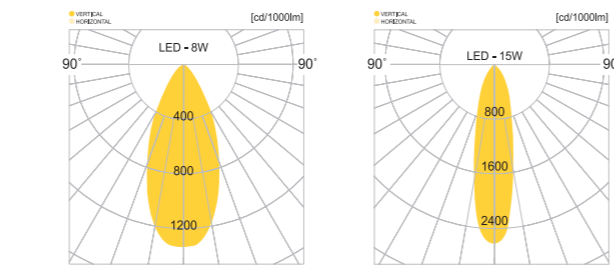

• WEIGHT 1.3 kg 1.8 kg 2.8 kg 3.2 kg • COLOR SILVER

MODEL	LAMP	BASE	lm / cd
JIOW-173-1	▶ LED PAR20-8W	E-26	458 lm
JIOW-173-2	▶ LED PAR20-8W x 2	E-26	
JIOW-173-3	▶ LED PAR30-15W	E-26	870 lm
JIOW-173-4	▶ LED PAR30-15W x 2	E-26	