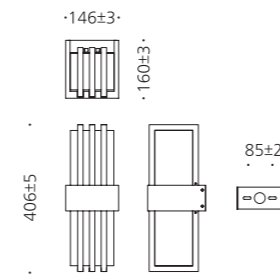

JIOW-610

- STS BODY Stainless steel body
- ACRYL Acrylic lamp cover
- SMPS SMPS included
- POWDER PAINT Powder paint

- WEIGHT 1.5 kg
- COLOR METAL GRAY

MODEL	LAMP	BASE	lm / cd
JIOW-610	LED-18Wx2	2G11	

JIOW-602

- ST BODY Galvanized steel plate
- ACRYL Acrylic lamp cover
- SMPS SMPS included
- POWDER PAINT Powder paint

- WEIGHT 3.5 kg
- COLOR METAL GRAY

MODEL	LAMP	BASE	lm / cd
JIOW-602	LED-20W	PCB