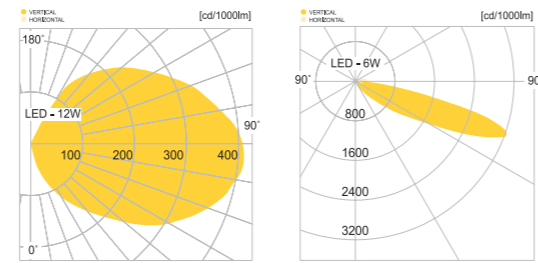

JIOL-182

- AL BODY Diecasting
- TEMP GLASS Tempered glass lamp cover
- STS Stainless steel grill cover(Optional)
- POWDER PAINT Powder paint
- SMPS SMPS included
- STS HOUSING Stainless steel housing

• WEIGHT 2.5 kg • COLOR SILVER BLACK

MODEL	LAMP	BASE	lm / cd
JIOL-182-1	LED-12W	PCB	470 lm
JIOL-182-2	LED-12W	PCB	470 lm
JIOL-182-3	LED-6W	PCB	344 lm

JIOL-170

- AL BODY Aluminum alloy casting
- TEMP GLASS Tempered glass lamp cover
- POWDER PAINT Powder paint
- STS HOUSING Stainless steel housing

• WEIGHT 1.5 kg 2 kg • COLOR BLACK

MODEL	LAMP	BASE	lm / cd
JIOL-170-1	LED-3W	PCB	
JIOL-170-2	LED-6W	PCB