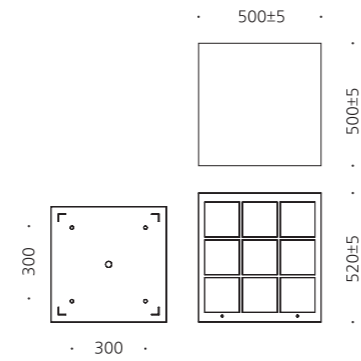

JIOB-996

- ST BODY Galvanized steel plate
- ACRYL Outside acryl diffuser (clear)
- ACRYL Inside acryl diffuser (milky)
- POWDER PAINT Powder paint

• WEIGHT 6 kg • COLOR BLACK

MODEL	LAMP	BASE	lm / cd
JIOB-996	LED-8W	E-26	

JIOB-997

- AL BODY Aluminum alloy casting
- PC Polycarbonate lamp cover
- POWDER PAINT Powder paint

• WEIGHT 4 kg • COLOR MILKY ACRYLIC

MODEL	LAMP	BASE	lm / cd
JIOB-997-1	LED-8W	E-26	
JIOB-997-2	LED-8W	E-26	
JIOB-997-3	LED-12W	E-26	
JIOB-997-4	LED-15W	E-26