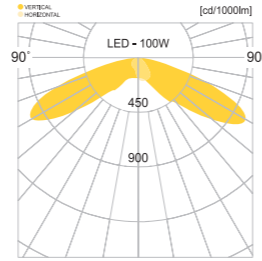

• WEIGHT HEAD **7 kg** • COLOR **DARK GRAY**

MODEL	LAMP	BASE	lm / cd
JIOP-547	LED-64W	MODULE-2	7360 lm
	LED-75W	MODULE-2	8625 lm

영종하늘도시.e편한세상

세종시.국립도서관

JIOP-565

- STS BODY** Stainless steel body
- LENS** Optical Polycarbonate lens
- ST POLE** Galvanized steel pipe
- POWDER PAINT** Powder paint
- SMPS** SMPS included