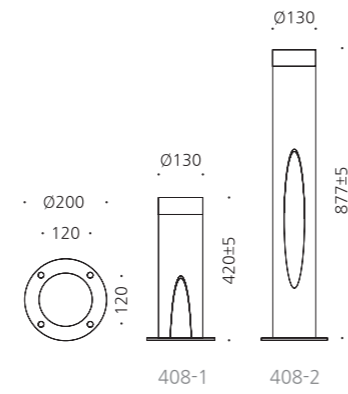

• WEIGHT 9 kg • COLOR BLACK

MODEL	LAMP	BASE	lm / cd
JIOB-329	LED-6W X 2	PCB	336 lm

시흥.e편한세상

JIOB-408

- AL BODY Aluminum extrusion
- HARD GLASS Hard glass lamp cover
- SMPS SMPS included
- POWDER PAINT Powder paint