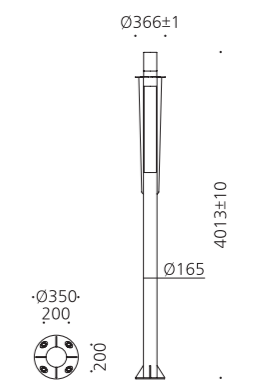

JIOP-709

- LENS Optical Silicone lens
- ACRYL Acrylic diffuser
- POWDER PAINT Powder paint
- ST POLE Galvanized steel pipe
- HARD GLASS Hard glass lamp cover (TOP)

- WEIGHT
- COLOR DARK GRAY BLACK

MODEL	LAMP	BASE	lm / cd
JIOP-709(top)	LED-8W	E-26	
	LED-50W	COB	

JIOP-707

- ST BODY Steel plate
- POWDER PAINT Powder paint
- ACRYL Acrylic diffuser
- SMPS SMPS included

- WEIGHT
- COLOR METAL GRAY BLACK

MODEL	LAMP	BASE	lm / cd
JIOP-707	LED-60W	PCB	

대구.무역회관