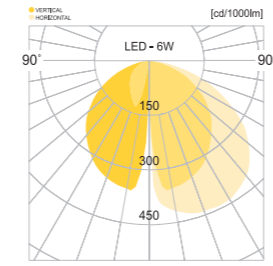

- ST POLE** Galvanized steel pipe
- SMPS** SMPS included

• WEIGHT **4.4 kg** • COLOR **DARK GRAY**

MODEL	LAMP	BASE	lm / cd
JIOB-328	LED-6W	PCB	87 lm

영종도.파라다이스호텔

속초.영랑호e편한세상

JIOB-490

- ST BODY Galvanized steel plate
- ST POLE Galvanized steel pipe
- ACRYL Acrylic lamp cover
- SMPS SMPS included
- POWDER PAINT Powder paint