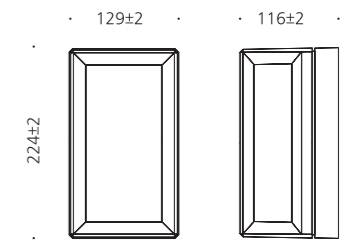

JIOW-165

- AL BODY Aluminum alloy casting
- HARD GLASS Hard glass lamp cover (Milky)
- SMPS SMPS included
- POWDER PAINT Powder paint

• WEIGHT 1.5 kg • COLOR WHITE

MODEL	LAMP	BASE	lm / cd
JIOW-165	LED-8W	E-26	170 lm
	LED-12W	PCB	350 lm

JIOW-175

- AL BODY Diecasting
- HARD GLASS Hard glass lamp cover
- POWDER PAINT Powder paint

• WEIGHT 2 kg • COLOR SILVER

MODEL	LAMP	BASE	lm / cd
JIOW-175	LED-8W	E-26	297 lm

영종도 파라다이스 호텔