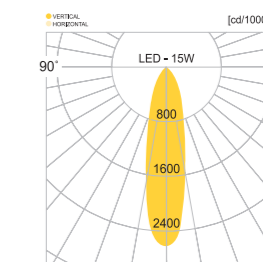

JIOF-910

- AL BODY Diecasting
- AL BODY Aluminum extrusion
- △ 0°-90° Angle regulation gear
- TEMP GLASS Tempered glass lamp cover
- POWDER PAINT Powder paint

• WEIGHT 3.5 kg • COLOR SILVER

MODEL	LAMP	BASE	lm / cd
JIOF-910	▶ LED PAR30-15W	E-26	908 lm

JIOF-901

- AL BODY Diecasting
- HARD GLASS Hard glass lamp cover
- △ 0°-90° Angle regulation gear
- POWDER PAINT Powder paint

• WEIGHT 1 kg • COLOR GREEN

MODEL	LAMP	BASE	lm / cd
JIOF-901	▶ LED PAR30-15W	E-26	908 lm

김해.롯데아울렛