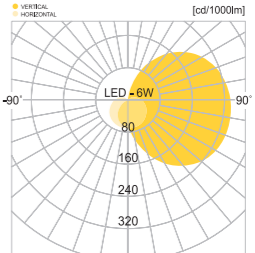

JIOW-203

- **ST BODY** Galvanized steel plate
- **HARD GLASS** Hard glass lamp cover
- **SMPS** SMPS included
- **POWDER PAINT** Powder paint

• WEIGHT $\frac{3}{kg}$ • COLOR DARK GRAY BLACK

MODEL	LAMP	BASE	lm / cd
JIOW-203	LED-6W	PCB	168 lm