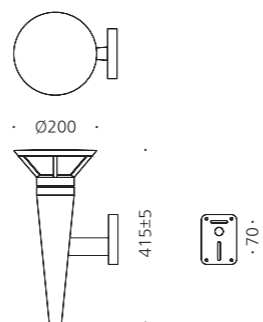

가평

제주.한일베라체

JIOW-439BR

- AL BODY Aluminum alloy casting
- ACRYL Acrylic lamp cover
- POWDER PAINT Powder paint

- WEIGHT 4 kg
- COLOR BLACK

MODEL	LAMP	BASE	lm / cd
JIOW-439	LED-8W	E-26	

JIOW-603

- AL BODY Aluminum alloy casting
- AL BODY Aluminum extrusion
- ACRYL Acrylic diffuser
- POWDER PAINT Powder paint
- SMPS SMPS included