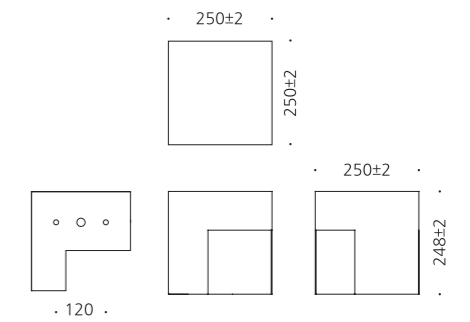

JIOB-811

- **AL BODY** Aluminum alloy casting
- **ACRYL** Acrylic lamp cover
- **POWDER PAINT** Powder paint

• WEIGHT **2.5 kg** • COLOR **DARK GRAY**

MODEL	LAMP	BASE	lm / cd
JIOB-811	LED-5W	COB	

JIOB-843

- **ST BODY** Galvanized steel plate
- **ACRYL** Acrylic lamp cover
- **SMPS** SMPS included
- **POWDER PAINT** Powder paint

• WEIGHT **7 kg** • COLOR **DARK GRAY**

MODEL	LAMP	BASE	lm / cd
JIOB-843	LED-12W	PCB	480 lm

제주.강정중흥S클래스