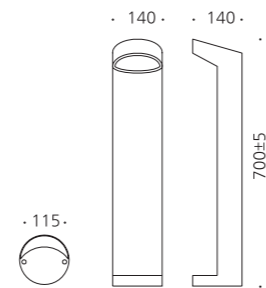

JIJOB-326

- STS BODY Stainless steel plate
- ACRYL Acrylic lamp cover
- SMPS SMPS included
- POWDER PAINT Powder paint

- WEIGHT 6.5 kg
- COLOR WHITE

MODEL	LAMP	BASE	lm / cd
JIJOB-326	LED-6W	PCB	168 lm

JIJOB-379

- AL BODY Aluminum alloy casting
- ACRYL Acrylic lamp cover
- SMPS SMPS included
- POWDER PAINT Powder paint

- WEIGHT 6.5 kg
- COLOR DARK GRAY BLACK

MODEL	LAMP	BASE	lm / cd
JIJOB-379	LED-13W	COB	585 lm