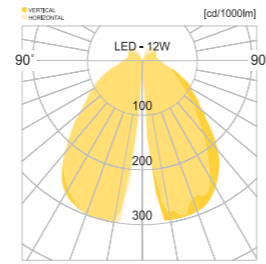

JIOB-311

- AL BODY Aluminum machining
- AL POLE Extruded aluminum column
- ACRYL Acrylic lamp cover
- SMPS SMPS included
- POWDER PAINT Powder paint

• WEIGHT 2.5 kg 3.5 kg 2.3 kg • COLOR ■ BLACK

MODEL	LAMP	BASE	lm / cd
JIOB-311-1	LED-12W	PCB	862 lm
JIOB-311-2	LED-12W	PCB	862 lm
JIOB-311BR	LED-12W	PCB	862 lm