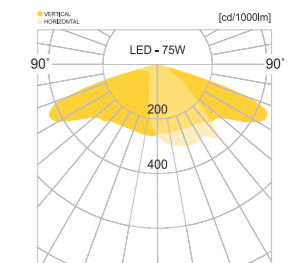

JIOP-534

- **ST POLE** Galvanized steel pipe
- **POWDER PAINT** Powder paint
- **LENS** Optical Polycarbonate lens
- **SMPS** SMPS included

• WEIGHT • COLOR DARK GRAY BLACK

MODEL	LAMP	BASE	lm / cd
JIOP-534	LED-75W	MODULE-2	8625 lm