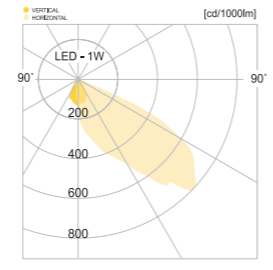

JIOL-174

- **AL BODY** Diecasting
- **AL REFLECTOR** Aluminum reflector of high grade (MIRO 1500G/3)
- **SMPS** SMPS included
- **TEMP GLASS** Tempered glass lamp cover
- **POWDER PAINT** Powder paint
- **STS HOUSING** Stainless steel housing

• WEIGHT **2 kg** • COLOR **SILVER**

MODEL	LAMP	BASE	lm / cd
JIOL-174	LED-6W	PCB	240 lm

JIOL-183

- **AL BODY** Diecasting
- **AL REFLECTOR** Aluminum reflector of high grade
- **SMPS** SMPS included
- **TEMP GLASS** Tempered glass lamp cover
- **POWDER PAINT** Powder paint
- **STS HOUSING** Stainless steel housing

• WEIGHT **1 kg** • COLOR **SILVER** **BLACK** **METAL GRAY**

MODEL	LAMP	BASE	lm / cd
JIOL-183	LED 1W	PCB	31 lm