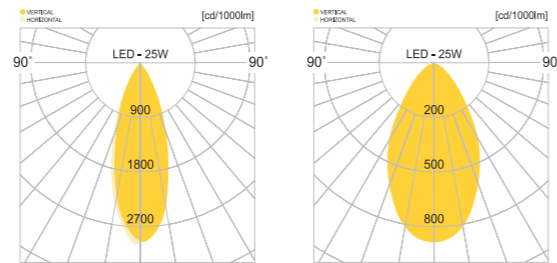

• WEIGHT 7 kg • COLOR SILVER

MODEL	LAMP	BASE	lm / cd
JIOW-186	LED-18W	PCB	1440 lm

동탄.성심병원

안산.메트로타워 푸르지오

JIOW-168

- AL BODY Aluminum alloy casting
- TEMP GLASS Tempered glass lamp cover
- LENS Optical Polycarbonate lens
- POWDER PAINT Powder paint
- SMPS SMPS included