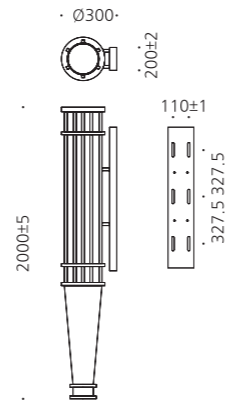

JIOW-601

- ST
  POLE Galvanized steel pipe
- STS
  PLATED Stainless steel plated
- ACRYL Acrylic lamp cover
- POWDER
  PAINT Powder paint

- WEIGHT 42
  kg
- COLOR GREEN BLACK

MODEL	LAMP	BASE	lm / cd
JIOW-601(top)	LED PAR 30 15W	E-26	
JIOW-601(main)	LED PAR 30 32W	E-26	

JIOW-813BR

- AL
  BODY Aluminum alloy casting
- POWDER
  PAINT Powder paint

- WEIGHT 1.5
  kg
- COLOR BROWN

MODEL	LAMP	BASE	lm / cd
JIOW-813	LED-8W	E-26	200 lm