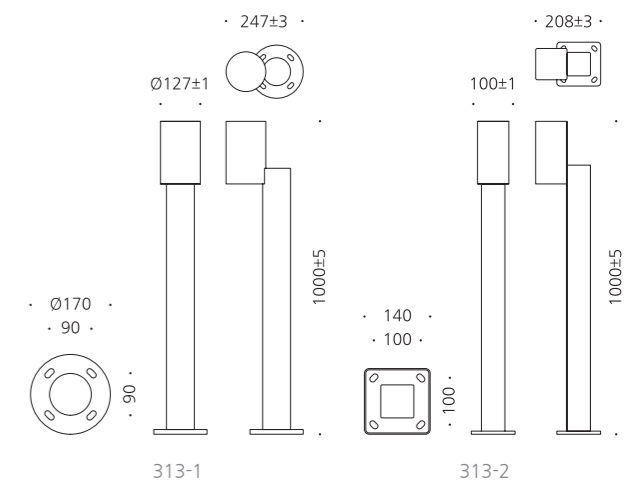

JIOB-313

- **ST BODY** Galvanized steel pipe
- **LENS** Optical Silicone lens
- **POWDER PAINT** Powder paint
- **SMPS** SMPS included

• WEIGHT **6 kg / 7.5 kg** • COLOR **BLACK**

MODEL	LAMP	BASE	lm / cd
JIOB-313-1	LED-20W	COB	1721 lm
JIOB-313-2	LED-20W	COB	1721 lm