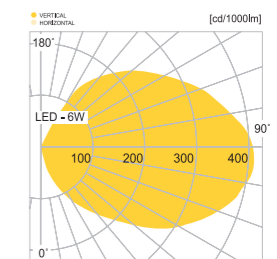

JIOL-184

- **AL BODY** Diecasting
- **AL BODY** Aluminum alloy casting
- **TEMP GLASS** Tempered glass lamp cover
- **AL REFLECTOR** Aluminum reflector of high grade (MIRO9 9033GP)
- **POWDER PAINT** Powder paint
- **SMPS** SMPS included
- **STS HOUSING** Stainless steel housing

• WEIGHT **3 kg** • COLOR **SILVER** **BLACK** **METAL GRAY**

MODEL	LAMP	BASE	lm / cd
JIOL-184-1	LED-6W	PCB	240 lm
JIOL-184-2	LED-15W	PCB	580 lm

JIOL-180

- **AL BODY** Aluminum alloy casting
- **TEMP GLASS** Tempered glass lamp cover
- **POWDER PAINT** Powder paint
- **STS HOUSING** Stainless steel housing
- **SMPS** SMPS included

• WEIGHT **2 kg** • COLOR **BLACK**

MODEL	LAMP	BASE	lm / cd
JIOL-180	LED-6W	PCB	230 lm

광주.수완지구