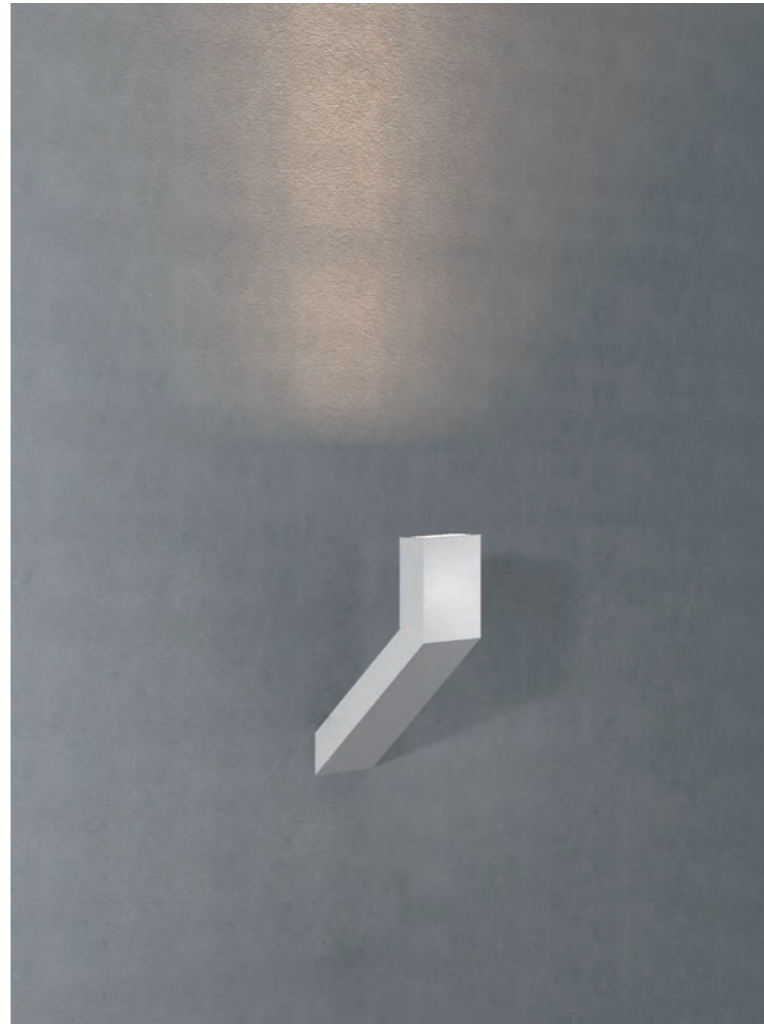

JIOW-608

- **AL BODY** Aluminum alloy casting
- **AL BODY** Aluminum extrusion
- **ACRYL** Acrylic lamp cover
- **POWDER PAINT** Powder paint
- **SMPS** SMPS included

• WEIGHT $\frac{2,2}{kg}$ • COLOR **METAL GRAY** ☐ **WHITE**

MODEL	LAMP	BASE	lm / cd
JIOW-608	LED-6W	PCB	168 lm