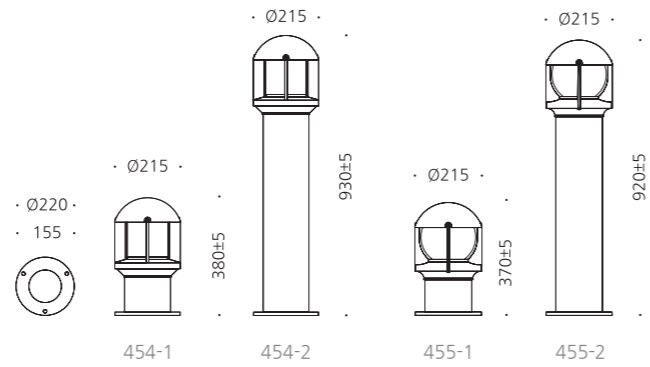

MODEL	LAMP	BASE	lm / cd
JIJOB-439	LED-8W	E-26	

JIJOB-454, 455

- AL BODY Aluminum alloy casting
- AL BODY Aluminum extrusion
- ACRYL ACRYL Acrylic lamp cover (JIJOB-454)
- HARD GLASS HARD GLASS Hard glass lamp cover (JIJOB-455)
- POWDER PAINT Powder paint