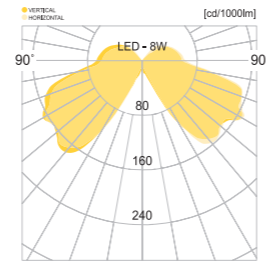

• WEIGHT 6.2 kg • COLOR BLACK METAL GRAY

MODEL	LAMP	BASE	lm / cd
JIOB-436	LED-8W	E-26	181 lm

오산 세교 e편한세상

대구.텍스타일

JIOB-426

- AL Diecasting
- ST Galvanized steel plate
- ACRYL Acrylic lamp cover
- POWDER PAINT Powder paint