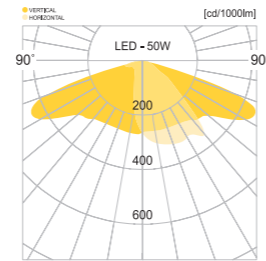

JIOP-596

STS POLE Stainless steel pole

STS BODY Stainless steel plate

LENS Optical Polycarbonate lens

SMPS SMPS included

POWDER PAINT Powder paint

• WEIGHT • COLOR DARK GRAY

MODEL	LAMP	BASE	lm / cd
JIOP-596(sub)	LED-45W	PCB	1125 lm
JIOP-596(main)	LED-50W	MODULE-2	5750 lm