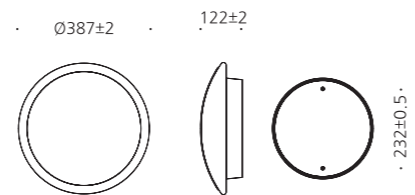

JIOW-127

- AL
  BODY Aluminum alloy casting
- AL
  PLATED Aluminum plated
- HARD
  GLASS Hard glass lamp cover
- POWDER
  PAINT Powder paint
- SMPS SMPS included

• WEIGHT 4.5
kg • COLOR BLACK

MODEL	LAMP	BASE	lm / cd
JIOW-127	LED-15W	PCB	

JIOW-604

- ST
  BODY Galvanized steel plate
- ACRYL Acrylic diffuser
- POWDER
  PAINT Powder paint
- SMPS SMPS included

• WEIGHT 4.6
kg • COLOR METAL GRAY

MODEL	LAMP	BASE	lm / cd
JIOW-604	LED-18Wx2	2G11