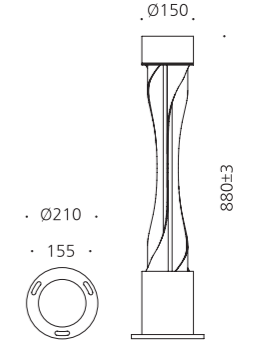

JIOB-404

- **AL BODY** Aluminum extrusion
- **AL COVER** Aluminum alloy casting
- **ACRYL** Acrylic lamp cover
- **SMPS** SMPS included
- **POWDER PAINT** Powder paint

• WEIGHT **4 kg** • COLOR **METAL GRAY**

MODEL	LAMP	BASE	lm / cd
JIOB-404	LED-4W	PCB	112 lm