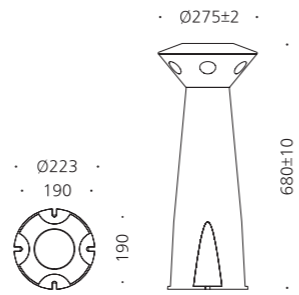

JIOB-842

- AL Aluminum alloy casting
- ACRYL Acrylic lamp cover
- SMPS SMPS included
- POWDER PAINT Powder paint

- WEIGHT 7.5 kg
- COLOR METAL GRAY

MODEL	LAMP	BASE	lm / cd
JIOB-842	LED-6W	PCB	

JIOB-992

- TEMP GLASS Tempered glass lamp cover (White coated)
- ACRYL Acrylic diffuser
- STS PLATED Stainless steel plated
- POWDER PAINT Powder paint
- SMPS SMPS included

- WEIGHT 28 kg 49 kg
- COLOR WHITE BLACK

MODEL	LAMP	BASE	lm / cd
JIOB-992-1	LED-9W	PCB	
JIOB-992-2	LED-24W	PCB