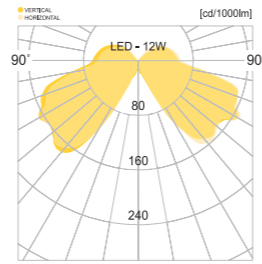

JIJOB-403

- ST
  BODY Galvanized steel plate   ACRYL Acrylic lamp cover
- ST
  POLE Galvanized steel pipe   SMPS SMPS included
- POWDER
  PAINT Powder paint

• WEIGHT 9.8
kg   • COLOR BLACK

MODEL	LAMP	BASE	lm / cd
JIJOB-403	LED-12W	PCB	336 lm