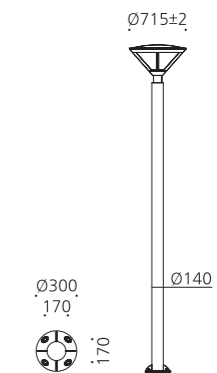

JIOP-513

- AL BODY Aluminum alloy casting
- ST POLE Galvanized steel pipe
- SMPS SMPS included
- LENS Optical Polycarbonate lens
- POWDER PAINT Powder paint

• WEIGHT HEAD 15 kg • COLOR METAL GRAY

MODEL	LAMP	BASE	lm / cd
JIOP-513	LED-100W	MODULE-1	11500 lm

JIOP-518

- AL BODY Aluminum alloy casting
- ST POLE Galvanized steel pipe
- POWDER PAINT Powder paint
- ACRYL Acrylic lamp cover
- SMPS SMPS included

• WEIGHT HEAD 18 kg • COLOR METAL GRAY BLACK

MODEL	LAMP	BASE	lm / cd
JIOP-518	LED-90W	MODULE-1	9650 lm

강남.타워