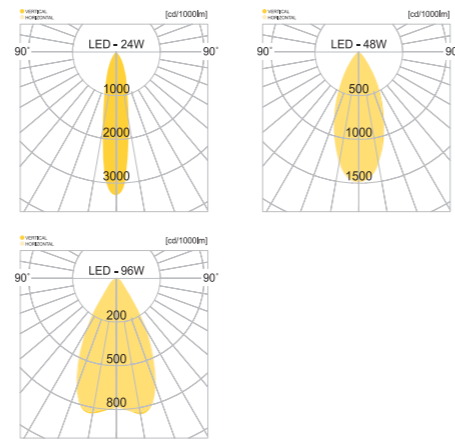

JIOF-949

- AL BODY Aluminum alloy casting
- TEMP GLASS Tempered glass lamp cover
- △ 0°-90° Angle regulation gear
- POWDER PAINT Powder paint
- SMPS SMPS included
- LENS Optical Polycarbonatelens

• WEIGHT 7 kg 10 kg 15 kg • COLOR DARK GRAY

MODEL	LAMP	BASE	lm / cd
JIOF-949-1	LED-24W	PCB	2102 lm
JIOF-949-2	LED-48W	PCB	3984 lm
JIOF-949-3	LED-96W	PCB	7968 lm