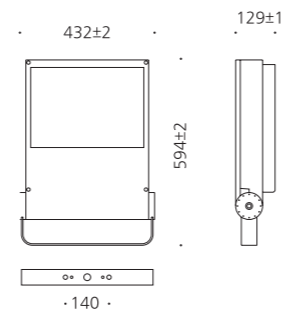

JIOF-946

- AL BODY Diecasting
- POWDER PAINT Powder paint
- ANGLE REGULATION GEAR Angle regulation gear
- SMPS SMPS included
- LENS Optical Polycarbonate lens

• WEIGHT 1.3 kg • COLOR DARK GRAY SILVER

MODEL	LAMP	BASE	lm / cd
JIOF-946	LED-100W	MODULE-1	11500 lm
	LED-150W	MODULE-1	17250 lm

JIOF-922

- AL BODY Aluminum alloy casting
- AL BODY Aluminum extrusion
- ANGLE REGULATION GEAR Angle regulation gear
- TEMP GLASS Tempered glass lamp cover
- LENS Optical Polycarbonate lens
- POWDER PAINT Powder paint
- SMPS SMPS included

• WEIGHT 2 kg • COLOR DARK GRAY

MODEL	LAMP	BASE	lm / cd
JIOF-922	LED-7W	GU10	350 lm
	LED-13W	COB	1133 lm