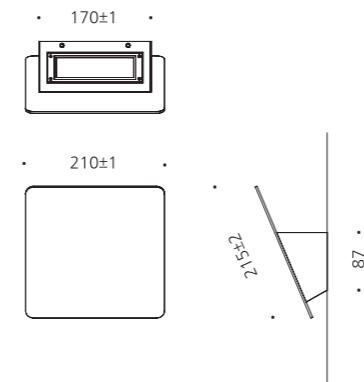

JIOW-611

- ST BODY Galvanized steel plate
- AL BODY Aluminum alloy casting
- ACRYL Acrylic diffuser
- POWDER PAINT Powder paint
- SMPS SMPS included

• WEIGHT 1 kg • COLOR BLACK WHITE

MODEL	LAMP	BASE	lm / cd
JIOW-611 ■	LED-6W	PCB	138 lm