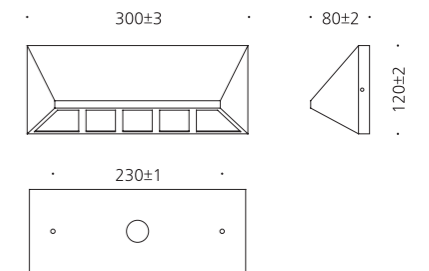

JIOW-118

- ST BODY Galvanized steel plate
- ACRYL Acrylic lamp cover
- SMPS SMPS included
- POWDER PAINT Powder paint

• WEIGHT 2 kg • COLOR   BLACK

MODEL	LAMP	BASE	lm / cd
JIOW-118	LED-12W	PCB	320 lm