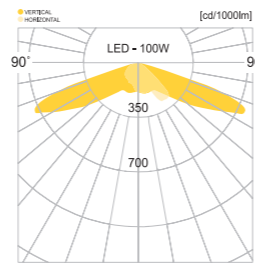

- WEIGHT HEAD 4.5 kg
- COLOR DARK GRAY BLACK

MODEL	LAMP	BASE	lm / cd
JIOP-539	LED-54W	PCB	4050 lm

대구 지방청사

광명역

JIOP-570

- AL BODY** Aluminum alloy casting
- LENS** Optical Polycarbonate lens
- ST POLE** Galvanized steel pipe
- POWDER PAINT** Powder paint
- SMPS** SMPS included