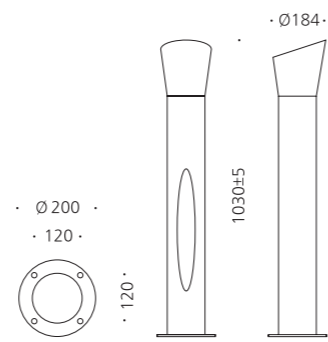

• WEIGHT 4.2 kg 5.7 kg • COLOR METAL GRAY

MODEL	LAMP	BASE	lm / cd
JIOB-409-1	LED-7W	GU10	
JIOB-409-2	LED-7W	GU10	

서울.S-Oil 사옥

경산.중방e편한세상

JIOB-406

- AL BODY Aluminum extrusion
- PC Polycarbonate lamp cover
- AL PLATED Aluminum plated
- POWDER PAINT Powder paint