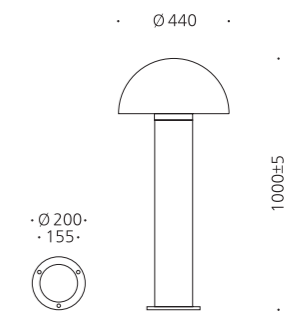

JIOB-431

- AL BODY Aluminum extrusion
- PC Polycarbonate lamp cover
- SMPS SMPS included
- POWDER PAINT Powder paint

• WEIGHT 2.5 kg • COLOR SILVER

MODEL	LAMP	BASE	lm / cd
JIOB-431	LED-7.5W	PCB	75 lm

JIOB-890

- AL BODY Aluminum alloy casting
- AL BODY Aluminum extrusion
- POWDER PAINT Powder paint

• WEIGHT 5 kg • COLOR METAL GRAY

MODEL	LAMP	BASE	lm / cd
JIOB-890	LED-8W	E-26	165 lm

오산.세마평한세상