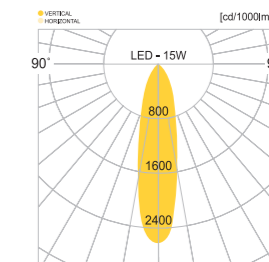

JIOF-961

- AL BODY Aluminum alloy casting
- HARD GLASS Hard glass lamp cover
- ANGLE 0°-90° Angle regulation gear
- POWDER PAINT Powder paint
- AL BRACKET Aluminum bracket

• WEIGHT 2.5 kg • COLOR DARK GRAY

MODEL	LAMP	BASE	lm / cd
JIOF-961	LED PAR30-15W	E-26	900 lm