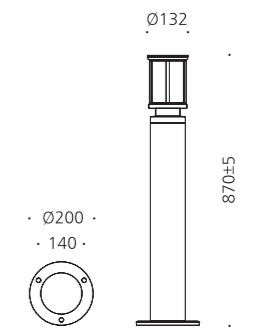

JIOB-417, 418

- AL BODY Diecasting
- AL BODY Aluminum extrusion
- PC Polycarbonate lamp cover
- POWDER PAINT Powder paint

• WEIGHT 2.3 kg 3.8 kg • COLOR SILVER BLACK

MODEL	LAMP	BASE	lm / cd
JIOB-417	LED-8W	E-26	180lm
JIOB-418	LED-8W X 2	E-26	

JIOB-451

- AL BODY Aluminum alloy casting
- AL BODY Aluminum extrusion
- ACRYL Acrylic lamp cover
- POWDER PAINT Powder paint

• WEIGHT 5 kg • COLOR SILVER

MODEL	LAMP	BASE	lm / cd
JIOB-451	LED-8W	E-26	160 lm

부천.중동푸르지오