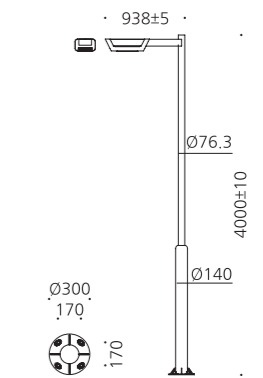

JIOP-573

- ST BODY Galvanized steel plate
- LENS Optical Polycarbonate lens
- ST POLE Galvanized steel pipe
- POWDER PAINT Powder paint
- SMPS SMPS included

- WEIGHT HEAD 4 kg
- COLOR SILVER BLACK

MODEL	LAMP	BASE	lm / cd
JIOP-573	LED-75W	MODULE-1	8625 lm