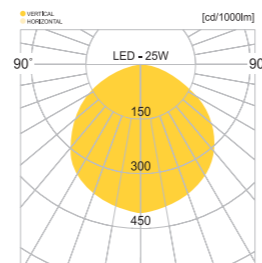

JIOC-125

- AL Aluminum alloy casting
- ACRYL Acrylic lamp cover
- SMPS SMPS included
- POWDER PAINT Powder paint

• WEIGHT 4.5 kg • COLOR SILVER WHITE

MODEL	LAMP	BASE	lm / cd
JIOC-125	LED-25W	PCB	875 lm