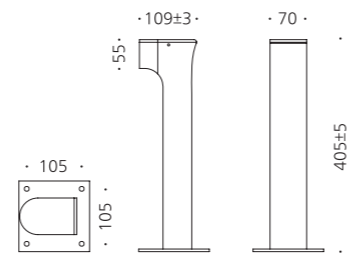

JIOB-811

- **AL BODY** Aluminum alloy casting
- **ACRYL** Acrylic lamp cover
- **POWDER PAINT** Powder paint

• WEIGHT **2.5 kg** • COLOR **DARK GRAY**

MODEL	LAMP	BASE	lm / cd
JIOB-811	LED-5W	COB