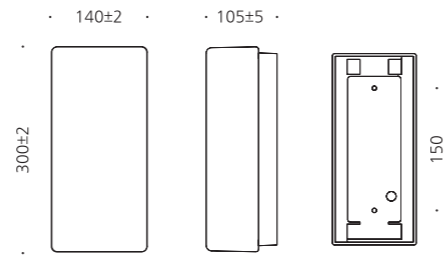

JIOW-165

- AL BODY Aluminum alloy casting
- HARD GLASS Hard glass lamp cover (Milky)
- SMPS SMPS included
- POWDER PAINT Powder paint

• WEIGHT 1.5 kg • COLOR WHITE

MODEL	LAMP	BASE	lm / cd
JIOW-165	LED-8W	E-26	170 lm
	LED-12W	PCB	350 lm

JIOW-175

- AL BODY Diecasting
- HARD GLASS Hard glass lamp cover
- POWDER PAINT Powder paint

• WEIGHT 2 kg • COLOR SILVER

MODEL	LAMP	BASE	lm / cd
JIOW-175	LED-8W	E-26	297 lm