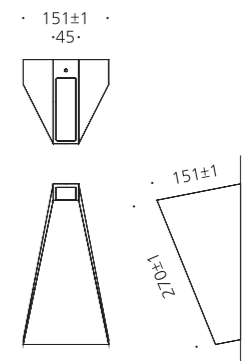

JIOW-615

AL BODY	Aluminum alloy casting	ACRYL	Acrylic lamp cover
SMPS	SMPS included	POWDER PAINT	Powder paint

• WEIGHT $2,6$ kg • COLOR **WHITE**

MODEL	LAMP	BASE	lm / cd
JIOW-615	LED-1W X 2	PCB	60 lm