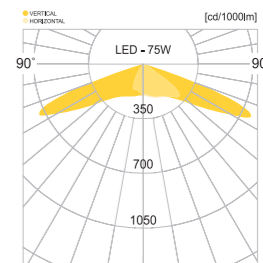

JIOP-577

- **ST BODY** Galvanized steel plate
- **AL COVER** Aluminum palte
- **ST POLE** Galvanized steel pipe
- **LENS** Optical Polycarbonate lens
- **SMPS** SMPS included
- **POWDER PAINT** Powder paint

• WEIGHT HEAD **6 kg** • COLOR **DARK GRAY** **BLACK**

MODEL	LAMP	BASE	lm / cd
JIOP-577	LED-75W	MODULE-1	8625 lm