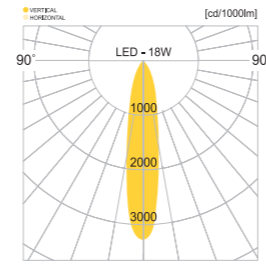

JIOB-936

- AL BODY Aluminum alloy casting
- TEMP GLASS Tempered glass lamp cover
- LENS Optical Polycarbonate lens
- SMPS SMPS included
- POWDER PAINT Powder paint

- WEIGHT 6 kg
- COLOR DARK GRAY

MODEL	LAMP	BASE	lm / cd
JIOB-936	LED-18W	PCB	1080 lm