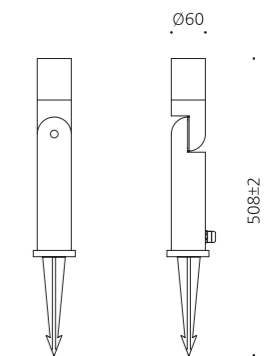

JIOF-946

- AL BODY Diecasting
- POWDER PAINT Powder paint
- ANGLE REGULATION GEAR Angle regulation gear
- SMPS SMPS included
- LENS Optical Polycarbonate lens

• WEIGHT 1.3 kg • COLOR DARK GRAY SILVER

MODEL	LAMP	BASE	lm / cd
JIOF-946	LED-100W	MODULE-1	11500 lm
	LED-150W	MODULE-1	17250 lm

JIOF-922

- AL BODY Aluminum alloy casting
- AL BODY Aluminum extrusion
- ANGLE REGULATION GEAR Angle regulation gear
- TEMP GLASS Tempered glass lamp cover
- LENS Optical Polycarbonate lens
- POWDER PAINT Powder paint
- SMPS SMPS included

• WEIGHT 2 kg • COLOR DARK GRAY

MODEL	LAMP	BASE	lm / cd
JIOF-922	LED-7W	GU10	350 lm
	LED-13W	COB	1133 lm

속초 영랑호 e편한세상