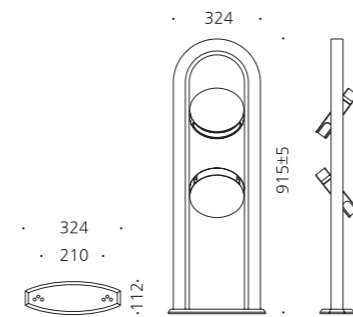

• WEIGHT 6 kg • COLOR DARK GRAY

MODEL	LAMP	BASE	lm / cd
JIJOB-850	LED 24W	PCB	672 lm

서울.가산마리오아울렛

JIOB-316, 317

- AL BODY Aluminum alloy casting
- ACRYL Acrylic lamp cover
- AL BODY Aluminum extrusion
- SMPS SMPS included
- POWDER PAINT Powder paint