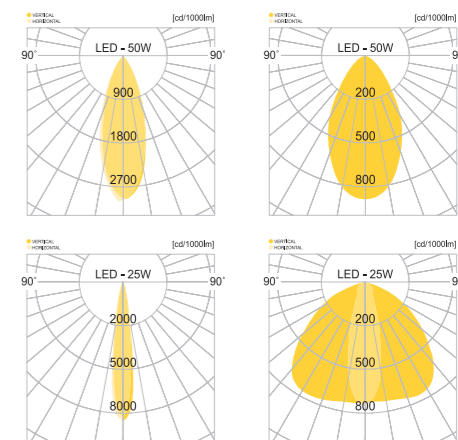

JIOF-925

- AL BODY Diecasting
- POWDER PAINT Powder paint
- ANGLE REGULATION GEAR Angle regulation gear
- LENS Optical Polycarbonatelens
- AL BRACKET Aluminum bracket
- SMPS SMPS included

• WEIGHT 4.5 kg • COLOR DARK GRAY SILVER

MODEL	LAMP	BASE	lm / cd
JIOF-925	LED-12W	PCB	900 lm
	LED-25W	MODULE-1	2500 lm

JIOF-933

- AL BODY Diecasting
- POWDER PAINT Powder paint
- ANGLE REGULATION GEAR Angle regulation gear
- SMPS SMPS included
- LENS Optical Polycarbonatelens

• WEIGHT 4.5 kg • COLOR DARK GRAY SILVER

MODEL	LAMP	BASE	lm / cd
JIOF-933	LED-25W	MODULE-2	2875 lm
	LED-36W	PCB	
	LED-50W	MODULE-1	5750 lm

서울 양카라공원