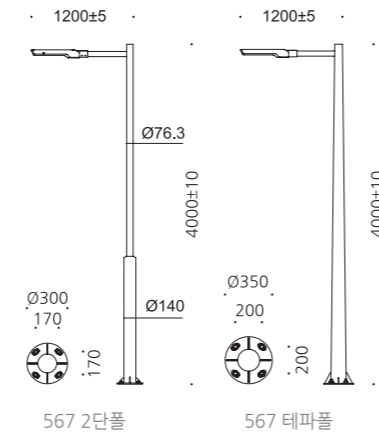

JIOP-567

- ST BODY Galvanized steel plate
- ST POLE Galvanized steel pipe
- LENS Optical Polycarbonate lens
- POWDER PAINT Powder paint
- SMPS SMPS included

- WEIGHT 8 kg
- COLOR METAL GRAY SILVER

MODEL	LAMP	BASE	lm / cd
JIOP-567	LED-75W	MODULE-1	8625 lm