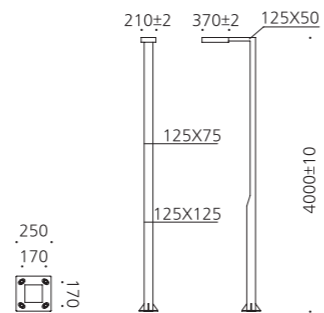

JIOP-565

- **STS BODY** Stainless steel body
- **LENS** Optical Polycarbonate lens
- **ST POLE** Galvanized steel pipe
- **POWDER PAINT** Powder paint
- **SMPS** SMPS included

• WEIGHT HEAD **11 kg** • COLOR **DARK GRAY** **BLACK**

MODEL	LAMP	BASE	lm / cd
JIOP-565	LED-50W	MODULE-1	5750 lm
	LED-100W	MODULE-1	11500 lm