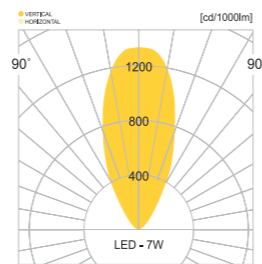

• WEIGHT 1.2 kg • COLOR NATURAL COLOR

MODEL	LAMP	BASE	lm / cd
JIOI-470	LED-7W	GU10	270 lm

제주.테디밸리CC

홍천.블루마운틴CC

JIOI-465

- AL BODY Diecasting
- TEMP GLASS Tempered glass lamp cover
- STS HOUSING Stainless steel housing
- POWDER PAINT Powder paint