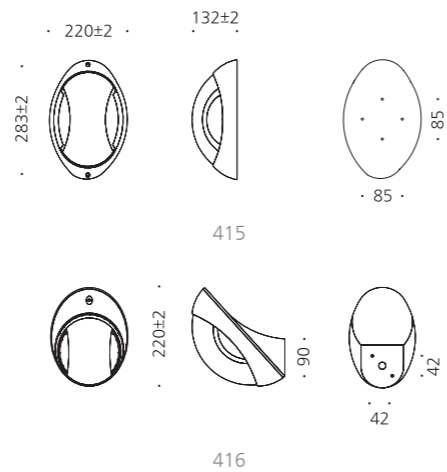

JIOW-415, 416

- AL Diecasting
- PC Polycarbonate lamp cover
- POWDER PAINT Powder paint

- WEIGHT 1.5 kg
- COLOR SILVER BLACK

MODEL	LAMP	BASE	lm / cd
JIOW-415	LED-8W	E-26	
JIOW-416	LED-8W	E-26	

JIOW-538

- AL Aluminum alloy casting
- TEMP GLASS Tempered glass lamp cover
- POWDER PAINT Powder paint
- SMPS SMPS included
- LENS Optical Polycarbonate lens

- WEIGHT 6.5 kg
- COLOR BLACK

MODEL	LAMP	BASE	lm / cd
JIOW-538	LED-36W	PCB	2700 lm
	LED-54W	PCB	4050 lm