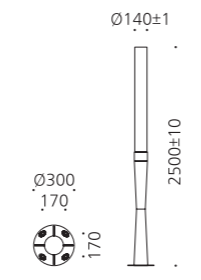

JIOP-706

- ST
  POLE Galvanized steel pipe
- LENS Optical Silicone lens
- ACRYL Acrylic diffuser
- POWDER
  PAINT Powder paint
- SMPS SMPS included

• WEIGHT • COLOR BLACK

MODEL	LAMP	BASE	lm / cd
JIOP-706	LED-50W	COB