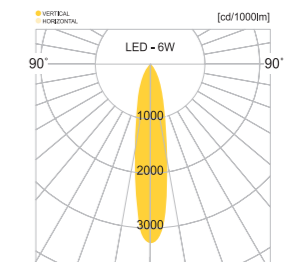

JIOF-915

- AL BODY Diecasting
- TEMP GLASS Tempered glass lamp cover
- ANGLE REGULATION GEAR Angle regulation gear
- POWDER PAINT Powder paint
- AL BRACKET Aluminum bracket
- LENS Optical Polycarbonate lens
- SMPS SMPS included

• WEIGHT 2.5 kg • COLOR DARK GRAY

MODEL	LAMP	BASE	lm / cd
JIOF-915	LED-6W	PCB	480 lm

JIOF-172

- AL BODY Aluminum extrusion
- TEMP GLASS Tempered glass lamp cover
- ANGLE REGULATION GEAR Angle regulation gear
- POWDER PAINT Powder paint
- AL BRACKET Aluminum bracket

• WEIGHT 1.2 kg • COLOR SILVER

MODEL	LAMP	BASE	lm / cd
JIOF-172	LED PAR20-8W	E-26	474 lm

수원, 정자 SK SKY VIEW