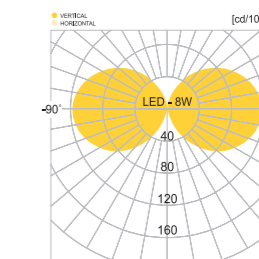

JIJOB-438

- AL BODY Aluminum alloy casting
- AL BODY Aluminum extrusion
- AL SHEILD Aluminum sheild
- ACRYL Acrylic lamp cover
- POWDER PAINT Powder paint

• WEIGHT 5 kg 7 kg • COLOR METAL GRAY

MODEL	LAMP	BASE	lm / cd
JIJOB-438	LED-8W	E-26	181 lm

JIJOB-447

- AL BODY Aluminum alloy casting
- AL BODY Aluminum extrusion
- ACRYL Acrylic lamp cover
- SMPS SMPS included
- POWDER PAINT Powder paint

• WEIGHT 7.5 kg • COLOR DARK GRAY

MODEL	LAMP	BASE	lm / cd
JIJOB-447-1	LED-8W	E-26	165 lm
JIJOB-447-2	LED-25W	2G11	

다산신도시.자연안e편한세상