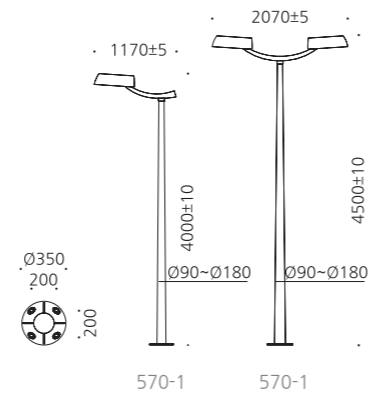

- WEIGHT HEAD 4.5 kg
- COLOR DARK GRAY BLACK

MODEL	LAMP	BASE	lm / cd
JIOP-539	LED-54W	PCB	4050 lm

대구 지방청사

광명역

JIOP-570

- AL BODY** Aluminum alloy casting
- LENS** Optical Polycarbonate lens
- ST POLE** Galvanized steel pipe
- POWDER PAINT** Powder paint
- SMPS** SMPS included