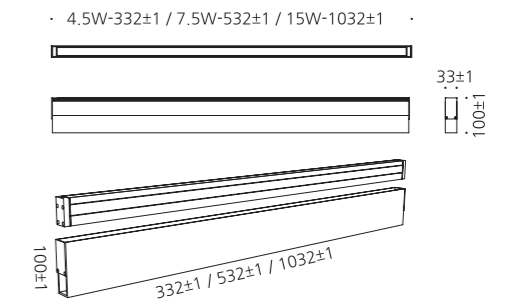

JIOI-467, 468

- AL BODY Aluminum alloy casting
- HARD GLASS Hard glass lamp cover
- AL BODY Aluminum extrusion
- STS HOUSING Stainless steel housing
- POWDER PAINT Powder paint

• WEIGHT 3 kg • COLOR SILVER

MODEL	LAMP	BASE	lm / cd
JIOI-467	▶ LED PAR30-15W	E-26	
JIOI-468	▶ LED PAR30-15W	E-26	

JIOI-917

- AL BODY Aluminum extrusion
- TEMP GLASS Tempered glass lamp cover
- SI Silicone finished
- AL HOUSING Aluminum extrusion housing
- RGB Changing color
- POWDER PAINT Powder paint

• WEIGHT 2.1 kg • COLOR SILVER

MODEL	LAMP	BASE	lm / cd
JIOI-917	***** LED 4.5W	PCB	45 lm
	***** LED 7.5W	PCB	75 lm
	***** LED 15W	PCB	150 lm

봉은사