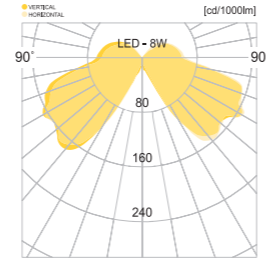

• WEIGHT 6.4 kg • COLOR METAL GRAY

MODEL	LAMP	BASE	lm / cd
JIOB-410	LED-6W	PCB	342 lm
JIOB-410	LED-12W	PCB	708 lm

군포.송정금강펜테리움

염창동 e편한세상

JIOB-436

- AL BODY Diecasting AL BODY Aluminum extrusion
- ACRYL Acrylic lamp cover POWDER PAINT Powder paint