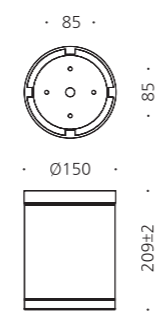

JIOC-188-5

- AL BODY Diecasting
- AL BODY Aluminum extrusion
- TEMP GLASS Tempered glass lamp cover
- POWDER PAINT Powder paint

• WEIGHT 2.8 kg • COLOR SILVER

MODEL	LAMP	BASE	lm / cd
JIOC-188-5	LED PAR30-15W	E-26	897 lm