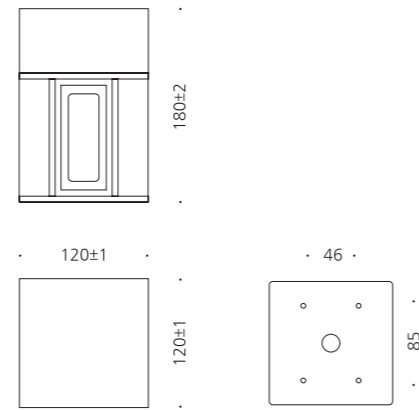

JIOW-151

- AL Aluminum alloy casting
- ACRYL Acrylic lamp cover
- POWDER PAINT Powder paint
- SMPS SMPS included

• WEIGHT 2,3 kg • COLOR BLACK WHITE

MODEL	LAMP	BASE	lm / cd
JIOW-151	LED-4W	PCB	120 lm