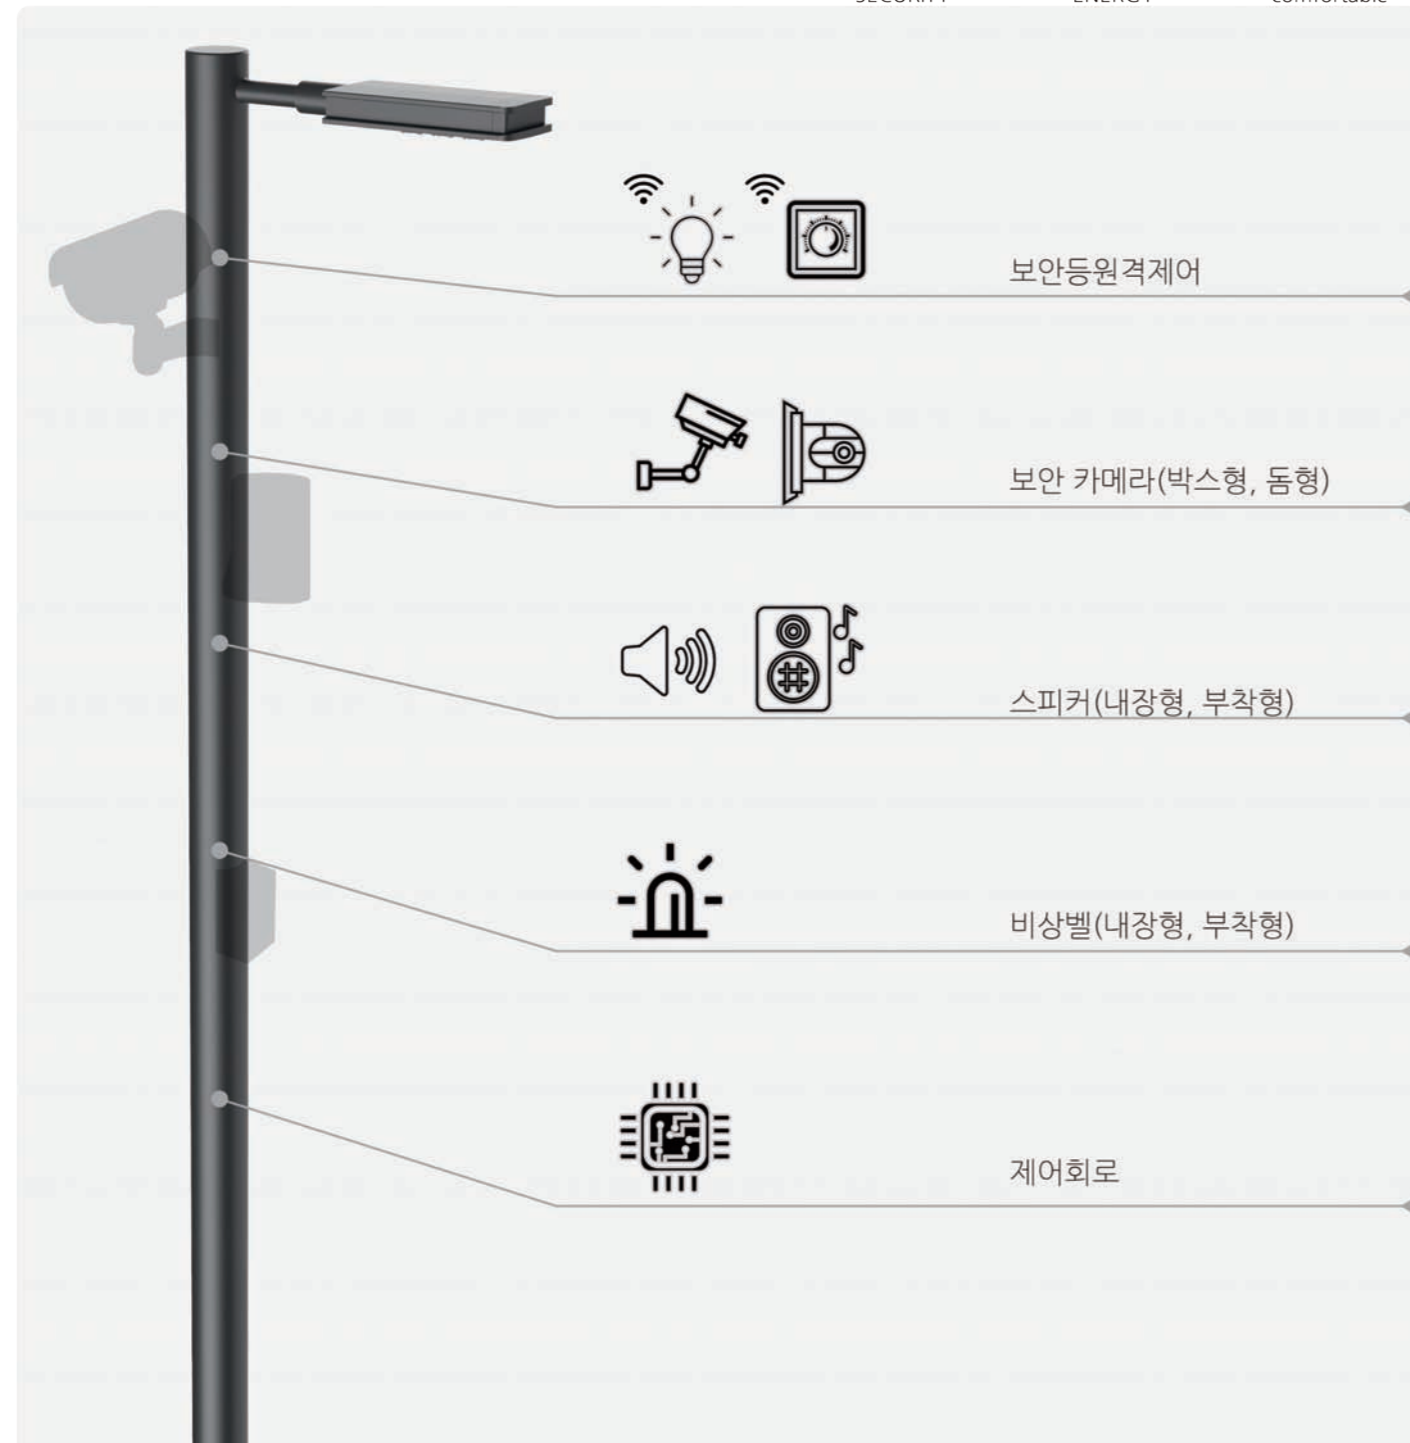

SMART OPTION

SECURITY

ENERGY

comfortable