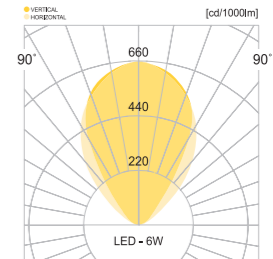

• WEIGHT $\frac{2,2}{kg}$ • COLOR **METAL GRAY** **WHITE**

MODEL	LAMP	BASE	lm / cd
JIOW-608	LED-6W	PCB	168 lm

JIOW-151

- AL Aluminum alloy casting
- ACRYL Acrylic lamp cover
- POWDER PAINT Powder paint
- SMPS SMPS included