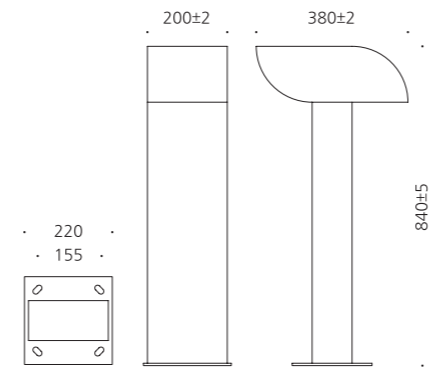

JIOB-306

- **ST BODY** Galvanized steel plate
- **ACRYL** Acrylic lamp cover
- **SMPS** SMPS included
- **POWDER PAINT** Powder paint

• WEIGHT **11 kg** • COLOR **DARK GRAY**

MODEL	LAMP	BASE	lm / cd
JIOB-306	LED-50W	MODULE-1	4000 lm