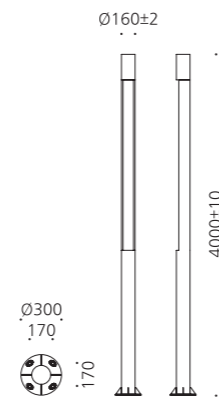

JIOP-725

- **AL BODY** Aluminum extrusion
- **LENS** Optical Silicone lens
- **POWDER PAINT** Powder paint
- **SMPS** SMPS included

• WEIGHT • COLOR METAL GRAY BLACK

MODEL	LAMP	BASE	lm / cd
JIOP-725	LED-50W	COB