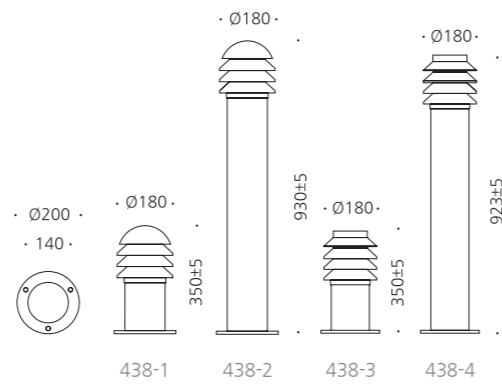

JIJOB-438

- AL BODY Aluminum alloy casting
- AL BODY Aluminum extrusion
- AL SHEILD Aluminum sheild
- ACRYL Acrylic lamp cover
- POWDER PAINT Powder paint

• WEIGHT 5 kg 7 kg • COLOR METAL GRAY

MODEL	LAMP	BASE	lm / cd
JIJOB-438	LED-8W	E-26	181 lm

JIJOB-447

- AL BODY Aluminum alloy casting
- AL BODY Aluminum extrusion
- ACRYL Acrylic lamp cover
- SMPS SMPS included
- POWDER PAINT Powder paint

• WEIGHT 7.5 kg • COLOR DARK GRAY

MODEL	LAMP	BASE	lm / cd
JIJOB-447-1	LED-8W	E-26	165 lm
JIJOB-447-2	LED-25W	2G11