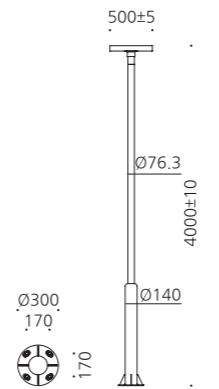

JIOP-528

- AL BODY Aluminum alloy casting
- PC Polycarbonate lamp cover
- ST POLE Galvanized steel pipe
- POWDER PAINT Powder paint
- SMPS SMPS included

• WEIGHT HEAD 9 kg • COLOR BLACK

MODEL	LAMP	BASE	lm / cd
JIOP-528	LED-72W	PCB	3672 lm