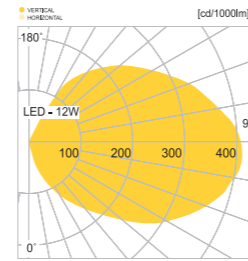

• WEIGHT **2 kg** • COLOR **BLACK**

MODEL	LAMP	BASE	lm / cd
JIOL-180	LED-6W	PCB	230 lm

광주.수완지구

서울.혁신파크

JIOL-181

- AL Diecasting
- HARD GLASS Hard glass lamp cover (181-1)
- ACRYL Acrylic lamp cover (181-2)
- POWDER PAINT Powder paint
- SMPS SMPS included
- STS HOUSING Stainless steel housing