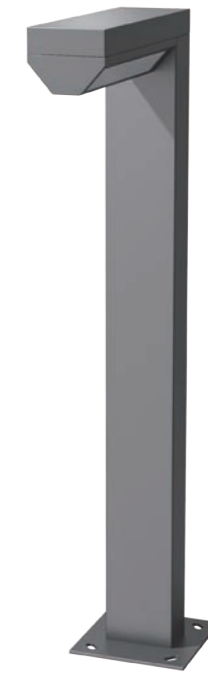

• WEIGHT 6 kg • COLOR DARK GRAY

MODEL	LAMP	BASE	lm / cd
JIJOB-850	LED 24W	PCB	672 lm

서울.가산마리오아울렛

JIOB-316, 317

- AL BODY Aluminum alloy casting
- ACRYL Acrylic lamp cover
- AL BODY Aluminum extrusion
- SMPS SMPS included
- POWDER PAINT Powder paint