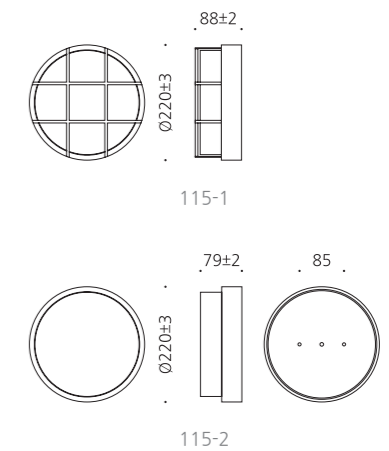

JIOW-115

- **ST BODY** Galvanized steel plate
- **ACRYL** Acrylic diffuser
- **SMPS** SMPS included
- **POWDER PAINT** Powder paint

• WEIGHT **4,5 kg** **3,5 kg** • COLOR **BLACK**

MODEL	LAMP	BASE	lm / cd
JIOW-115	LED-24W	PCB	960 lm