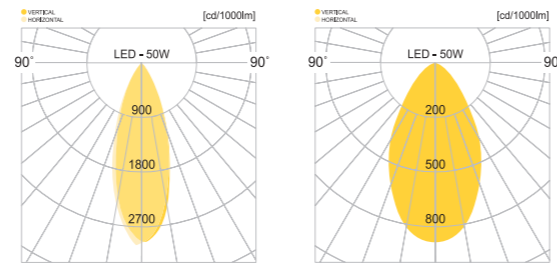

JIOF-945

- **AL BODY** Diecasting
- **POWDER PAINT** Powder paint
- **ANGLE REGULATION GEAR** Angle regulation gear (0°-90°)
- **SMPS** SMPS included
- **LENS** Optical Polycarbonate lens

• WEIGHT **6 kg** • COLOR **DARK GRAY SILVER**

MODEL	LAMP	BASE	lm / cd
JIOF-945	LED-50W	MODULE-1	5750 lm