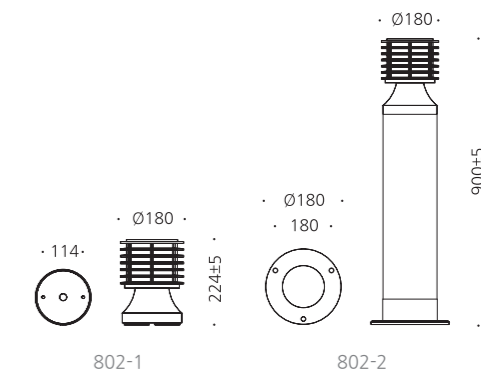

대구.수성SK리더스부