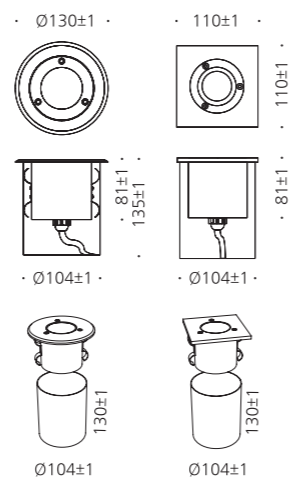

• WEIGHT 1.2 kg • COLOR NATURAL COLOR

MODEL	LAMP	BASE	lm / cd
JIOI-470	LED-7W	GU10	270 lm

제주.테디밸리CC

홍천.블루마운틴CC

JIOI-465

- AL BODY Diecasting
- TEMP GLASS Tempered glass lamp cover
- STS HOUSING Stainless steel housing
- POWDER PAINT Powder paint