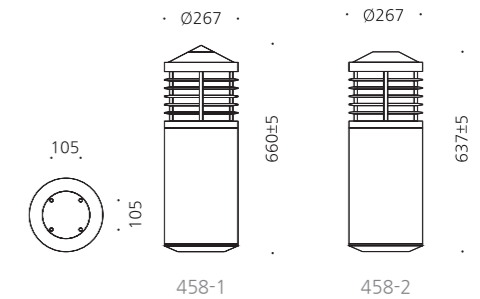

JIOB-448

- AL BODY Diecasting
- AL BODY Aluminum extrusion
- HARD GLASS Hard glass lamp cover(Top)
- TEMP GLASS Tempered glass lamp cover(Middle)
- POWDER PAINT Powder paint
- SMPS SMPS included

• WEIGHT 1.3 kg • COLOR SILVER BLACK

MODEL	LAMP	BASE	lm / cd
JIOB-448-1,2(top)	LED-8W	E-26	
JIOB-448-2,4	LED-6W	PCB	240 lm

JIOB-458

- AL BODY Aluminum alloy casting
- ST POLE Galvanized steel pipe
- ACRYL Acrylic lamp cover
- POWDER PAINT Powder paint

• WEIGHT 28.5 kg • COLOR BLACK METAL GRAY

MODEL	LAMP	BASE	lm / cd
JIOB-458	LED-8W	E-26	104 lm

부천.중동푸르지오