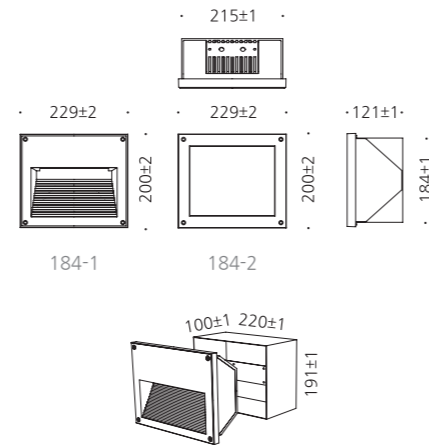

• WEIGHT 3 kg • COLOR SILVER

MODEL	LAMP	BASE	lm / cd
JIOL-164	LED-12W	PCB	328 lm

문정동MK타워

수원.컨벤션센터

JIOL-184

- AL BODY** Diecasting
- AL BODY** Aluminum alloy casting
- TEMP GLASS** Tempered glass lamp cover
- AL REFLECTOR** Aluminum reflector of high grade (MIRO9 9033GP)
- POWDER PAINT** Powder paint
- SMPS** SMPS included
- STS HOUSING** Stainless steel housing