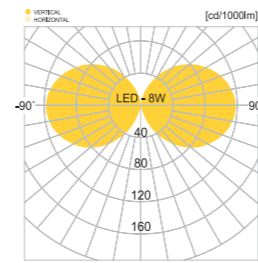

JIOB-443

- AL BODY Aluminum alloy casting
- AL BODY Aluminum extrusion
- AL PLATED Aluminum plated
- ACRYL Acrylic lamp cover
- POWDER PAINT Powder paint

• WEIGHT 2.5 kg 7.5 kg • COLOR BLACK METAL GRAY

MODEL	LAMP	BASE	lm / cd
JIOB-443-1	LED-8W	E-26	104 lm
JIOB-443-2	LED-8W	E-26	104 lm

JIOB-457

- AL BODY Aluminum alloy casting
- ST POLE Galvanized steel pipe
- ACRYL Acrylic lamp cover
- POWDER PAINT Powder paint

• WEIGHT 28 kg 49 kg • COLOR METAL GRAY BLACK

MODEL	LAMP	BASE	lm / cd
JIOB-457	LED-8W	E-26