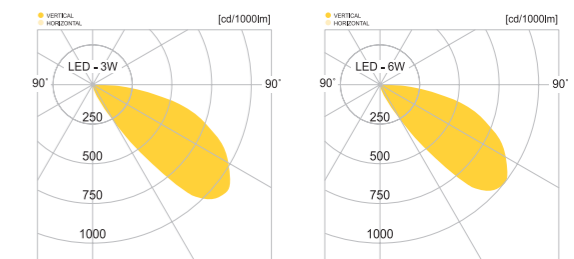

JIOL-170

- AL BODY Aluminum alloy casting
- TEMP GLASS Tempered glass lamp cover
- POWDER PAINT Powder paint
- STS HOUSING Stainless steel housing

• WEIGHT 1.5 kg 2 kg • COLOR BLACK

MODEL	LAMP	BASE	lm / cd
JIOL-170-1	LED-3W	PCB	
JIOL-170-2	LED-6W	PCB