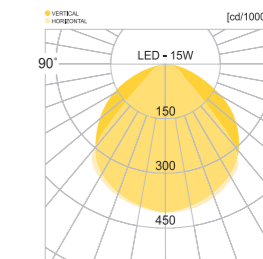

JIOF-905

- AL BODY Diecasting
- TEMP GLASS Tempered glass lamp cover
- ANGLE REGULATION GEAR Angle regulation gear
- POWDER PAINT Powder paint

• WEIGHT 4.5 kg • COLOR SILVER

MODEL	LAMP	BASE	lm / cd
JIOF-905	LED PAR30-15W	E-26	908 lm

JIOF-971

- AL BODY Aluminum extrusion
- AL PLATED Aluminum plated
- RGB Changing color
- PC Polycarbonate lamp cover
- POWDER PAINT Powder paint

• WEIGHT 1 kg • COLOR NATURAL COLOR

MODEL	LAMP	BASE	lm / cd
JIOF-971	LED-4.5W	PCB	180 lm
	LED-7.5W	PCB	300 lm
	LED-15W	PCB	600 lm

홍천.블루마운틴CC