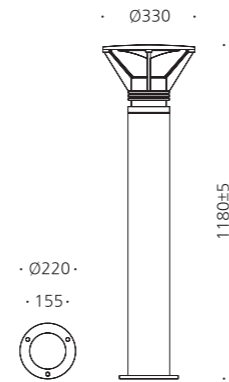

JIJOB-446

AL BODY	Aluminum alloy casting	AL BODY	Aluminum extrusion
AL REFLECTOR	Aluminum reflector of white painted	ACRYL	Acrylic lamp cover
POWDER PAINT	Powder paint		

• WEIGHT **1.1 kg** • COLOR **METAL GRAY**

MODEL	LAMP	BASE	lm / cd
JIJOB-446	LED-8W	E-26	104 lm
JIJOB-446	LED-13W	COB	767 lm

JIJOB-452

AL BODY	Aluminum alloy casting	ST POLE	Galvanized steel pipe
AL REFLECTOR	Aluminum reflector of white painted	ACRYL	Acrylic lamp cover
POWDER PAINT	Powder paint		

• WEIGHT **3.6 kg** • COLOR **METAL GRAY**

MODEL	LAMP	BASE	lm / cd
JIJOB-452	LED-8W	E-26	240 lm