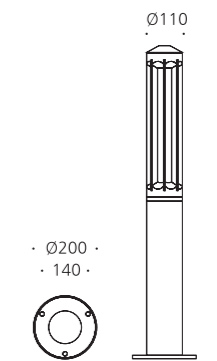

JIOB-442

- AL BODY Aluminum alloy casting
- AL BODY Aluminum extrusion
- ACRYL Acrylic lamp cover
- SMPS SMPS included
- POWDER PAINT Powder paint

• WEIGHT 4.5 kg 6.5 kg • COLOR BLACK

MODEL	LAMP	BASE	lm / cd
JIOB-442-2	LED-18W	2G11	

JIOB-407

- AL BODY Diecasting
- AL BODY Aluminum extrusion
- ACRYL Acrylic lamp cover
- POWDER PAINT Powder paint

• WEIGHT 8.5 kg • COLOR DARK GRAY BLACK

MODEL	LAMP	BASE	lm / cd
JIOB-407	LED-8W	E-26	181 lm

김포.결포우스타파라곤