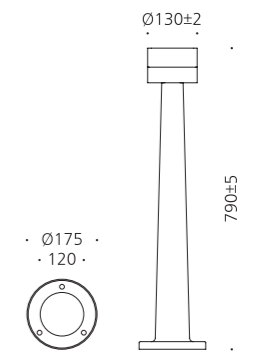

JIOB-306

- **ST BODY** Galvanized steel plate
- **ACRYL** Acrylic lamp cover
- **SMPS** SMPS included
- **POWDER PAINT** Powder paint

• WEIGHT **11 kg** • COLOR **DARK GRAY**

MODEL	LAMP	BASE	lm / cd
JIOB-306	LED-50W	MODULE-1	4000 lm

JIOB-307

- **AL BODY** Aluminum alloy casting
- **HARD GLASS** Hard glass lamp cover
- **SMPS** SMPS included
- **POWDER PAINT** Powder paint

• WEIGHT **2.5 kg** • COLOR **DARK GRAY**

MODEL	LAMP	BASE	lm / cd
JIOB-307	LED-6W	PCB	110 lm

능곡사택