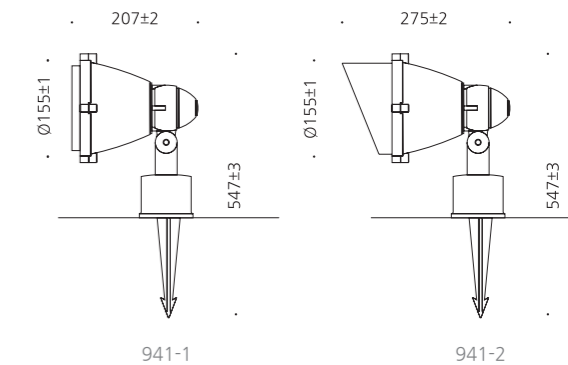

JIOF-941

- AL BODY Diecasting
- TEMP GLASS Tempered glass lamp cover
- Angle regulation gear (0°-90°)
- POWDER PAINT Powder paint

• WEIGHT $1 \frac{1}{2}$ kg • COLOR DARK GRAY

MODEL	LAMP	BASE	lm / cd
JIOF-941	LED PAR30-15W	E-26	908 lm

JIOF-921

- AL BODY Diecasting
- TEMP GLASS Tempered glass lamp cover
- Angle regulation gear (0°-90°)
- POWDER PAINT Powder paint

• WEIGHT 2.5 kg • COLOR DARK GRAY

MODEL	LAMP	BASE	lm / cd
JIOF-921	LED-7W	GU10	350 lm
	LED PAR20-8W	E-26	474 lm

다산신도시.금강펜테리움