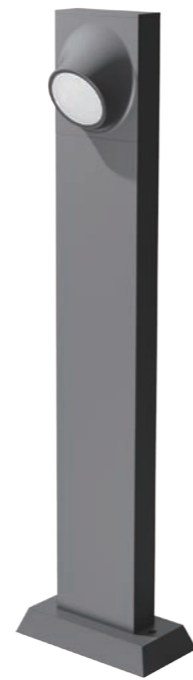

JIJOB-411

- AL BODY Aluminum alloy casting
- AL BODY Aluminum extrusion
- ACRYL Acrylic lamp cover
- SMPS SMPS included
- POWDER PAINT Powder paint

• WEIGHT 6 kg 6.2 kg • COLOR WHITE METAL GRAY

MODEL	LAMP	BASE	lm / cd
JIJOB-411-1	LED-6W	PCB	168 lm
JIJOB-411-2	LED-6Wx2	PCB