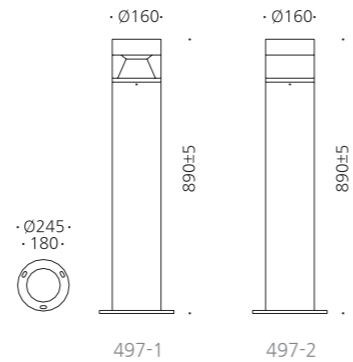

강남.효성해링턴코트