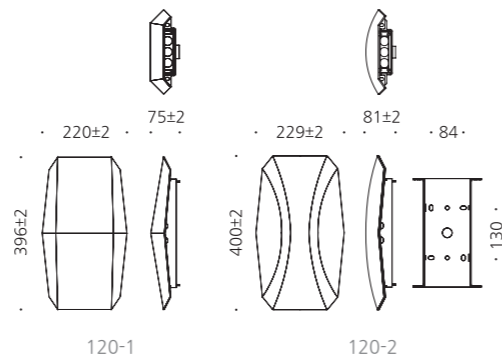

JIOW-120

- ST COVER Galvanized steel plate (120-1)
- AL COVER Aluminum alloy casting (120-2)
- TEMP GLASS Tempered glass lamp cover
- ST BODY Galvanized steel plate
- SMPS SMPS included
- POWDER PAINT Powder paint

- WEIGHT 3 kg
- COLOR METAL GRAY WHITE

MODEL	LAMP	BASE	lm / cd
JIOW-120	LED-3W X 2	PCB	

JIOW-179

- AL BODY Diecasting
- TEMP GLASS Tempered glass lamp cover
- POWDER PAINT Powder paint
- SMPS SMPS included

- WEIGHT 1 kg
- COLOR BLACK DARK GRAY

MODEL	LAMP	BASE	lm / cd
JIOW-179	LED-12W	PCB	490 lm