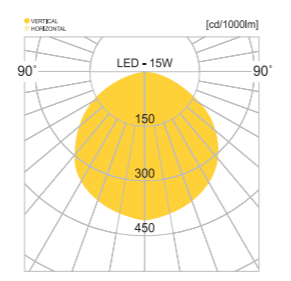

JIOC-1004

- **ST BODY** Galvanized steel plate
- **ACRYL** Acrylic lamp cover
- **POWDER PAINT** Powder paint
- **SMPS** SMPS included

• WEIGHT **3.5 kg** • COLOR **BLACK** **WHITE**

MODEL	LAMP	BASE	lm / cd
JIOC-1004	LED-15W	PCB	525 lm