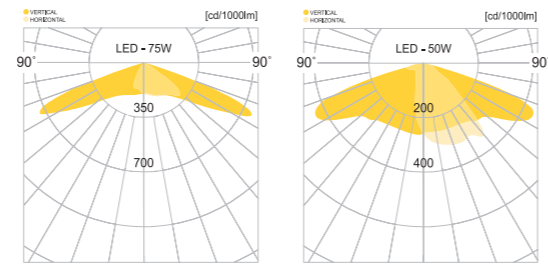

• WEIGHT HEAD 7 kg • COLOR DARK GRAY BLACK

MODEL	LAMP	BASE	lm / cd
JIOP-741	 LED-50W	MODULE-2	5750 lm
	 LED-75W	MODULE-1	8625 lm

고양.삼송e편한세상

JIOP-752

- AL BODY** Aluminum extrusion
- AL POLE** Aluminum extrusion
- POWDER PAINT** Powder paint
- LENS** Optical Silicone lens
- SMPS** SMPS included