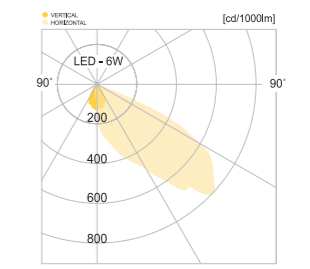

JIOL-163

- AL BODY Aluminum alloy casting
- ACRYL Acrylic lamp cover
- SMPS SMPS included
- POWDER PAINT Powder paint
- STS HOUSING Stainless steel housing

• WEIGHT 1.2 kg • COLOR METAL GRAY BLACK

MODEL	LAMP	BASE	lm / cd
JIOL-163	LED-6W	PCB	246 lm

안국역

※상기 설치 방법은 현장의 시공여건에 따라 달라질 수 있습니다.