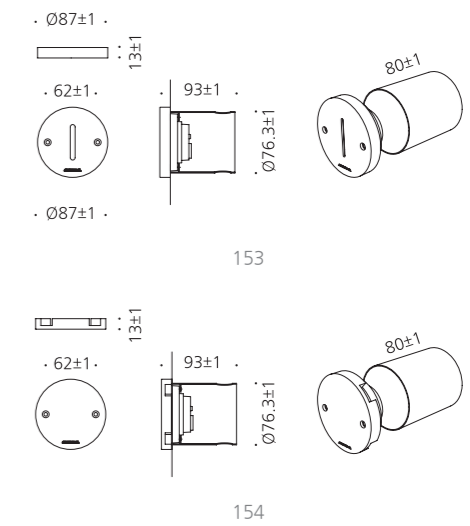

JIOL-153, 154

- AL BODY Aluminum alloy casting
- ACRYL Acrylic lamp cover
- STS HOUSING Stainless steel housing
- POWDER PAINT Powder paint

• WEIGHT 0.5 kg • COLOR NATURAL COLOR

MODEL	LAMP	BASE	lm / cd
JIOL-153	LED-1W	PCB	
JIOL-154	LED-1W	PCB