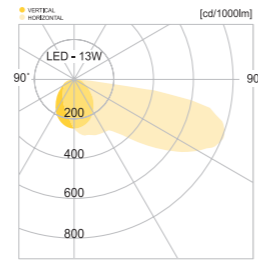

제주.강정중흥S클래스