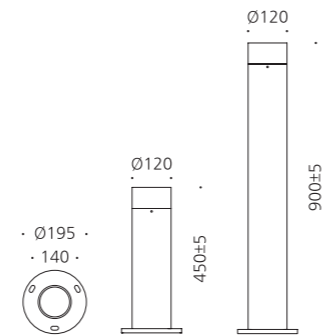

- WEIGHT 3.5 kg 5.5 kg
- COLOR DARK GRAY BLACK

MODEL	LAMP	BASE	lm / cd
JIOB-303	LED-8W	E-26	120 lm

JIOB-302

- AL BODY Aluminum extrusion
- HARD GLASS Hard glass lamp cover
- POWDER PAINT Powder paint

- WEIGHT 3.5 kg 5 kg
- COLOR DARK GRAY