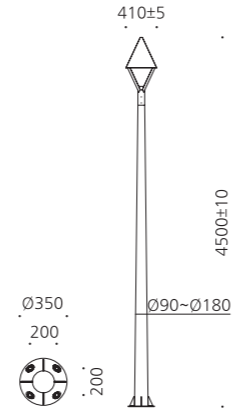

JIOP-503

- ST BODY Galvanized steel plate
- ST POLE Galvanized steel pipe
- POWDER PAINT Powder paint
- LENS Optical Silicone lens
- SMPS SMPS included

• WEIGHT • COLOR DARK GRAY

MODEL	LAMP	BASE	lm / cd
JIOP-503	LED-50W	COB	5500 lm