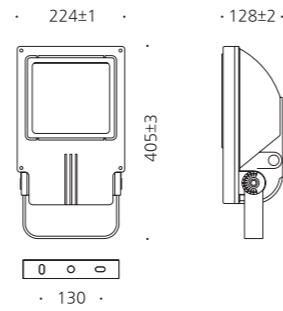

JIOF-945

- **AL BODY** Diecasting
- **POWDER PAINT** Powder paint
- **ANGLE REGULATION GEAR** Angle regulation gear (0°-90°)
- **SMPS** SMPS included
- **LENS** Optical Polycarbonate lens

• WEIGHT **6 kg** • COLOR **DARK GRAY SILVER**

MODEL	LAMP	BASE	lm / cd
JIOF-945	LED-50W	MODULE-1	5750 lm