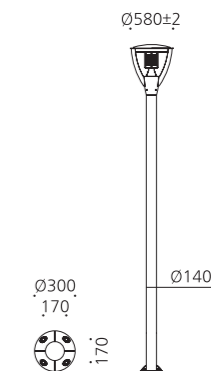

JIOP-500

- AL BODY Aluminum alloy casting
- ACRYL Acrylic lamp cover
- LENS Optical Polycarbonate lens
- ST POLE Galvanized steel pipe
- POWDER PAINT Powder paint
- SMPS SMPS included

- WEIGHT HEAD 13 kg
- COLOR METAL GRAY BLACK

MODEL	LAMP	BASE	lm / cd
JIOP-500	LED-100W	MODULE-1	9650 lm

JIOP-525

- AL BODY Aluminum alloy casting
- ACRYL Acrylic lamp cover
- AL SHEILD Aluminum sheild
- ST POLE Galvanized steel pipe
- POWDER PAINT Powder paint

- WEIGHT HEAD 18 kg
- COLOR METAL GRAY SILVER

MODEL	LAMP	BASE	lm / cd
JIOP-525	LED-60W	E-39	

광주.우미린