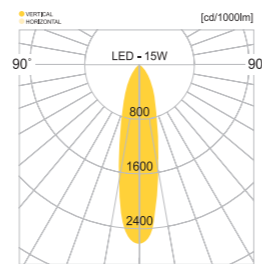

• WEIGHT 2.5 kg • COLOR DARK GRAY

MODEL	LAMP	BASE	lm / cd
JIOF-921	LED-7W	GU10	350 lm
	LED PAR20-8W	E-26	474 lm

다산신도시.금강펜테리움

동탄.한림대성심병원

JIOF-910

- AL BODY Diecasting
- AL BODY Aluminum extrusion
- △ 0°-90° Angle regulation gear
- TEMP GLASS Tempered glass lamp cover
- POWDER PAINT Powder paint