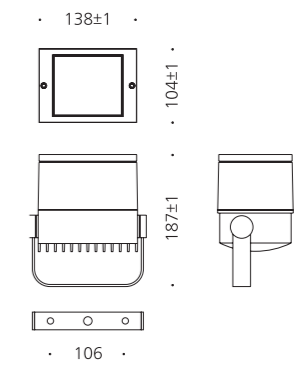

JIOF-915

- AL BODY Diecasting
- TEMP GLASS Tempered glass lamp cover
- ANGLE REGULATION GEAR Angle regulation gear
- POWDER PAINT Powder paint
- AL BRACKET Aluminum bracket
- LENS Optical Polycarbonate lens
- SMPS SMPS included

• WEIGHT 2.5 kg • COLOR DARK GRAY

MODEL	LAMP	BASE	lm / cd
JIOF-915	LED-6W	PCB	480 lm

JIOF-172

- AL BODY Aluminum extrusion
- TEMP GLASS Tempered glass lamp cover
- ANGLE REGULATION GEAR Angle regulation gear
- POWDER PAINT Powder paint
- AL BRACKET Aluminum bracket

• WEIGHT 1.2 kg • COLOR SILVER

MODEL	LAMP	BASE	lm / cd
JIOF-172	LED PAR20-8W	E-26	474 lm

수원, 정자 SK SKY VIEW