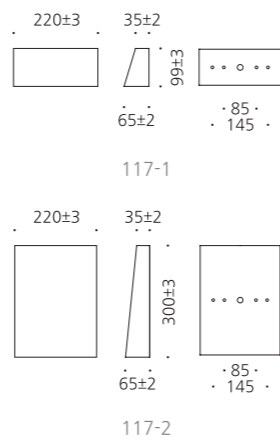

MODEL	LAMP	BASE	lm / cd
JIOW-115	LED-24W	PCB	960 lm

JIOW-117

- ST BODY Galvanized steel plate
- ACRYL Acrylic lamp cover
- SMPS SMPS included
- POWDER PAINT Powder paint

• WEIGHT 2 3 kg • COLOR BLACK

MODEL	LAMP	BASE	lm / cd
JIOW-117-1	LED-12W	PCB	480 lm
JIOW-117-2	LED-12W	PCB	480 lm