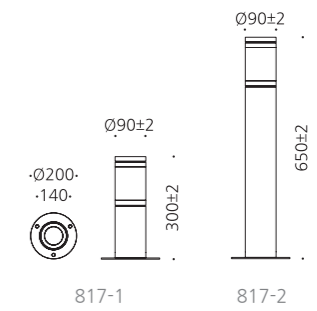

JIOB-814

- AL BODY Aluminum alloy casting
- HARD GLASS Hard glass lamp cover
- POWDER PAINT Powder paint

• WEIGHT 1.8 kg 3.1 kg • COLOR SILVER

MODEL	LAMP	BASE	lm / cd
JIOB-814	LED-7W	GU10	180 lm

JIOB-817

- AL BODY Aluminum alloy casting
- AL BODY Aluminum extrusion
- ACRYL Acrylic lamp cover
- POWDER PAINT Powder paint

• WEIGHT 3 kg • COLOR SILVER

MODEL	LAMP	BASE	lm / cd
JIOB-817	LED PAR20-8W	E-26	220 lm
	LED-8W	E-26	240 lm

SK아펠바움