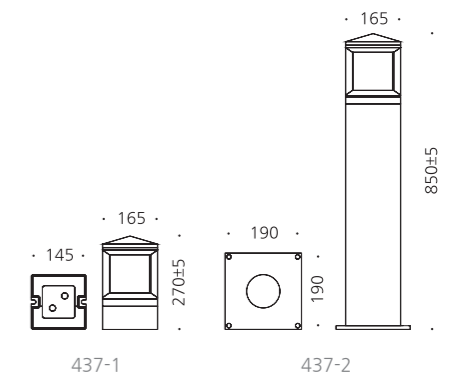

JIOB-437

- AL BODY Aluminum alloy casting
- AL BODY Aluminum extrusion
- ACRYL Acrylic lamp cover
- POWDER PAINT Powder paint

• WEIGHT 4 kg 8 kg • COLOR DARK GRAY BLACK

MODEL	LAMP	BASE	lm / cd
JIOB-437	LED-8W	E-26	160 lm