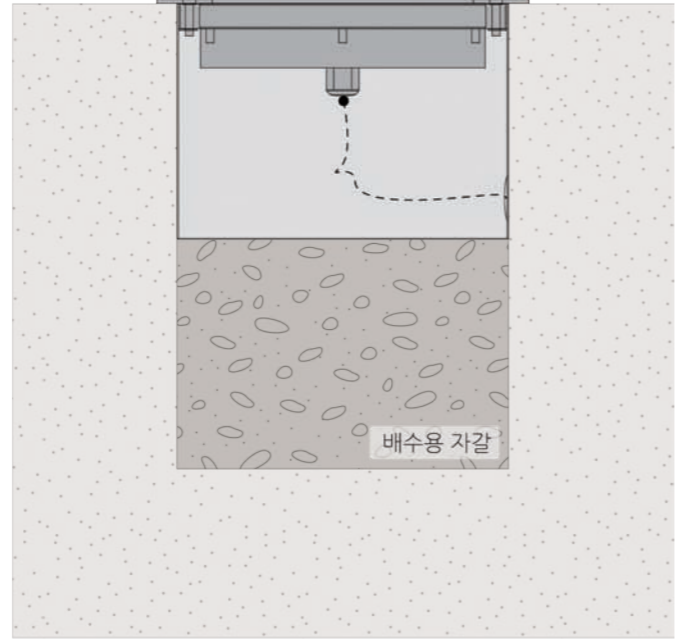

※상기 설치 방법은 현장의 시공여건에 따라 달라질 수 있습니다.

JIOI-472

- **AL COVER** Aluminum alloy casting
- **TEMP GLASS** Tempered glass lamp cover
- **STS HOUSING** Stainless steel housing
- **POWDER PAINT** Powder paint
- **LENS** Optical Polycarbonate lens

• WEIGHT 0.5 kg 2 kg 3.5 kg 6 kg

• COLOR NATURAL COLOR

MODEL	LAMP	BASE	lm / cd
JIOI-472-1	LED-1W	PCB	40 lm
JIOI-472-2	LED-6W	PCB	360 lm
JIOI-472-3	LED-12W	PCB	720 lm
JIOI-472-4	LED-24W	PCB	1440 lm