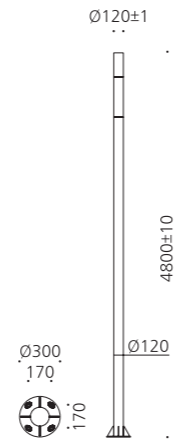

JIOP-752

- **AL BODY** Aluminum extrusion
- **AL POLE** Aluminum extrusion
- **POWDER PAINT** Powder paint
- **LENS** Optical Silicone lens
- **SMPS** SMPS included

• WEIGHT • COLOR DARK GRAY

MODEL	LAMP	BASE	lm / cd
JIOP-752	LED-50W	COB	5500 lm