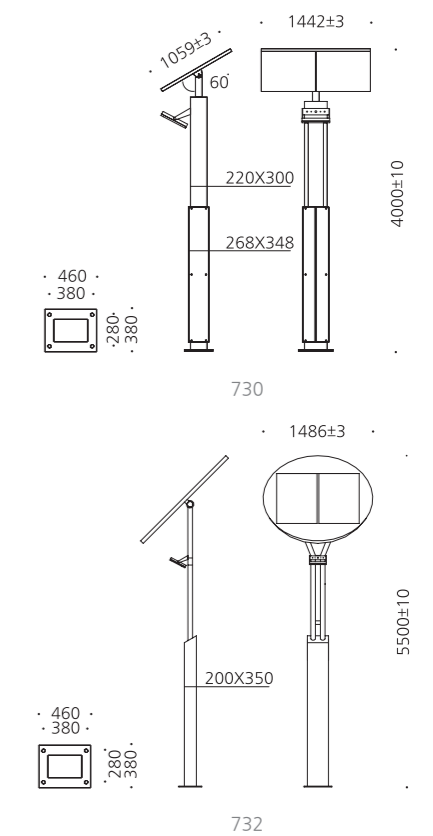

JIOP-548

AL BODY	Aluminum alloy casting	LENS	Optical Polycarbonate lens
ST POLE	Galvanized steel pipe	POWDER PAINT	Powder paint
SMPS	SMPS included		

• WEIGHT HEAD **10 kg** **22 kg** • COLOR **METAL GRAY** **SILVER**

MODEL	LAMP	BASE	lm / cd
JIOP-548-1	LED-75W	MODULE-1	8625 lm
JIOP-548-2	LED-100W	MODULE-1	11500 lm

JIOP-730, 732

AL BODY	Aluminum alloy casting	TEMP GLASS	Tempered glass lamp cover
ST PLATED	Steel plated	ST POLE	Galvanized steel pipe
ACRYL PLATED	Acrylic plated	POWDER PAINT	Powder paint

• WEIGHT **10 kg** • COLOR **METAL GRAY**

MODEL	LAMP	BASE	lm / cd
JIOP-730	LED-54W	PCB	4050 lm
JIOP-732	LED-54W	PCB	4050 lm

한림대강남성심병원