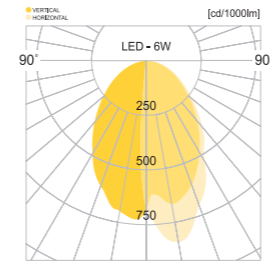

JIOB-333

- AL Aluminum alloy casting
- ACRYL Acrylic lamp cover
- SMPS SMPS included
- POWDER PAINT Powder paint

• WEIGHT 4 kg • COLOR BROWN METAL GRAY

MODEL	LAMP	BASE	lm / cd
JIOB-333	LED-6W	PCB	168 lm