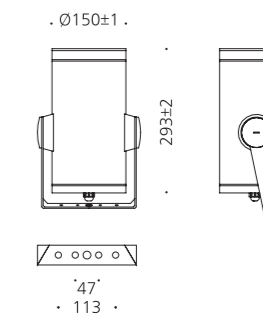

JIOF-910

- AL BODY Diecasting
- AL BODY Aluminum extrusion
- △ 0°-90° Angle regulation gear
- TEMP GLASS Tempered glass lamp cover
- POWDER PAINT Powder paint

• WEIGHT 3.5 kg • COLOR SILVER

MODEL	LAMP	BASE	lm / cd
JIOF-910	▶ LED PAR30-15W	E-26	908 lm

JIOF-901

- AL BODY Diecasting
- HARD GLASS Hard glass lamp cover
- △ 0°-90° Angle regulation gear
- POWDER PAINT Powder paint

• WEIGHT 1 kg • COLOR GREEN

MODEL	LAMP	BASE	lm / cd
JIOF-901	▶ LED PAR30-15W	E-26	908 lm

김해.롯데아울렛