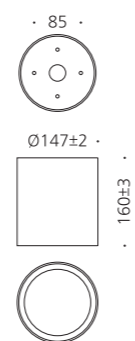

신갈.푸르지오

Ceiling Light, Pendant

영종하늘도시.편한세상

대구.무역회관

JIOC-1002

- ST BODY Galvanized steel plate
- ACRYL Acrylic lamp cover
- POWDER PAINT Powder paint
- SMPS SMPS included

• WEIGHT 2,5 kg • COLOR BLACK WHITE

MODEL	LAMP	BASE	lm / cd
JIOC-1002	LED-6W	PCB	180 lm