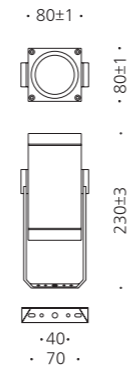

JIOF-915

- AL BODY Diecasting
- TEMP GLASS Tempered glass lamp cover
- ANGLE REGULATION GEAR Angle regulation gear
- POWDER PAINT Powder paint
- AL BRACKET Aluminum bracket
- LENS Optical Polycarbonate lens
- SMPS SMPS included

• WEIGHT 2.5 kg • COLOR DARK GRAY

MODEL	LAMP	BASE	lm / cd
JIOF-915	LED-6W	PCB	480 lm

JIOF-172

- AL BODY Aluminum extrusion
- TEMP GLASS Tempered glass lamp cover
- ANGLE REGULATION GEAR Angle regulation gear
- POWDER PAINT Powder paint
- AL BRACKET Aluminum bracket

• WEIGHT 1.2 kg • COLOR SILVER

MODEL	LAMP	BASE	lm / cd
JIOF-172	LED PAR20-8W	E-26	474 lm