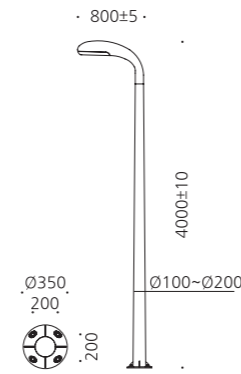

JIOP-560

- **AL BODY** Aluminum alloy casting
- **LENS** Optical Polycarbonate lens
- **ST POLE** Galvanized steel pipe
- **POWDER PAINT** Powder paint
- **SMPS** SMPS included

• WEIGHT HEAD **20 kg** • COLOR **METAL GRAY** **SILVER**

MODEL	LAMP	BASE	lm / cd
JIOP-560	LED-60W	MODULE-2	6900 lm
JIOP-560	LED-75W	MODULE-1	8625 lm