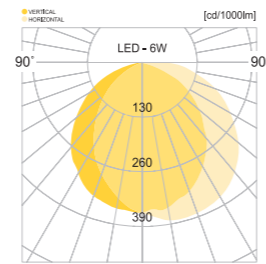

JIOW-200

- AL Aluminum alloy casting
- ACRYL Acrylic diffuser
- SMPS SMPS included
- POWDER PAINT Powder paint

• WEIGHT 2.5 kg • COLOR BLACK

MODEL	LAMP	BASE	lm / cd
JIOW-200	LED-6W	PCB	168 lm

JIOW-202

- AL Aluminum alloy casting
- ACRYL Acrylic diffuser
- SMPS SMPS included
- POWDER PAINT Powder paint

• WEIGHT 1.2 kg • COLOR WHITE

MODEL	LAMP	BASE	lm / cd
JIOW-202	LED-1W+2W	PCB	60 lm