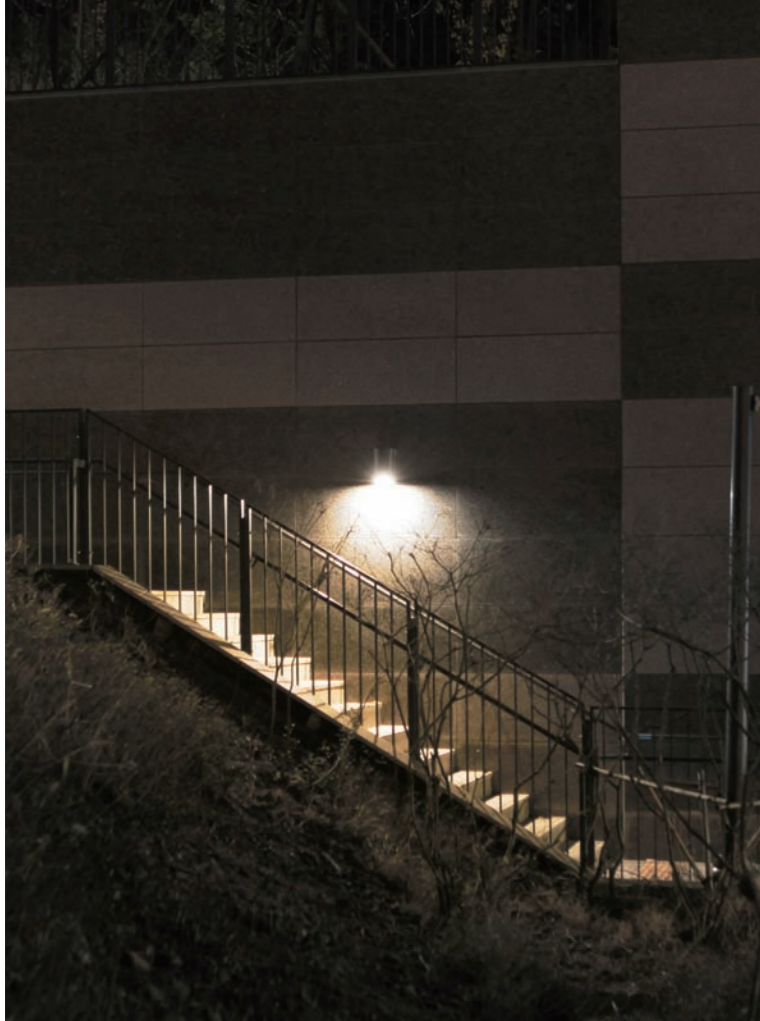

안산.메트로타워

JIOW-200

- AL Aluminum alloy casting
- ACRYL Acrylic diffuser
- SMPS SMPS included
- POWDER PAINT Powder paint

• WEIGHT 2.5 kg • COLOR BLACK

MODEL	LAMP	BASE	lm / cd
JIOW-200	LED-6W	PCB	168 lm

JIOW-202

- AL Aluminum alloy casting
- ACRYL Acrylic diffuser
- SMPS SMPS included
- POWDER PAINT Powder paint

• WEIGHT 1.2 kg • COLOR WHITE

MODEL	LAMP	BASE	lm / cd
JIOW-202	LED-1W+2W	PCB	60 lm