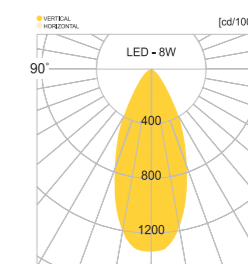

JIOW-173

- AL BODY Aluminum alloy casting
- AL BODY Aluminum extrusion
- TEMP GLASS Tempered glass lamp cover (JIOW-173-1,2)
- ACRYL Acrylic lamp cover (JIOW-173-3,4)
- POWDER PAINT Powder paint

• WEIGHT 1.3 kg 1.8 kg 2.8 kg 3.2 kg • COLOR SILVER

MODEL	LAMP	BASE	lm / cd
JIOW-173-1	▶ LED PAR20-8W	E-26	458 lm
JIOW-173-2	▶ LED PAR20-8W x 2	E-26	
JIOW-173-3	▶ LED PAR30-15W	E-26	870 lm
JIOW-173-4	▶ LED PAR30-15W x 2	E-26	

JIOW-189

- AL BODY Aluminum alloy casting
- AL BODY Aluminum extrusion
- TEMP GLASS Tempered glass lamp cover
- POWDER PAINT Powder paint

• WEIGHT 1.5 kg 2 kg • COLOR SILVER

MODEL	LAMP	BASE	lm / cd
JIOW-189-1	▶ LED PAR20-8W	E-26	468 lm
JIOW-189-2	▶ LED PAR20-8W x 2	E-26	

청평.르메이에르