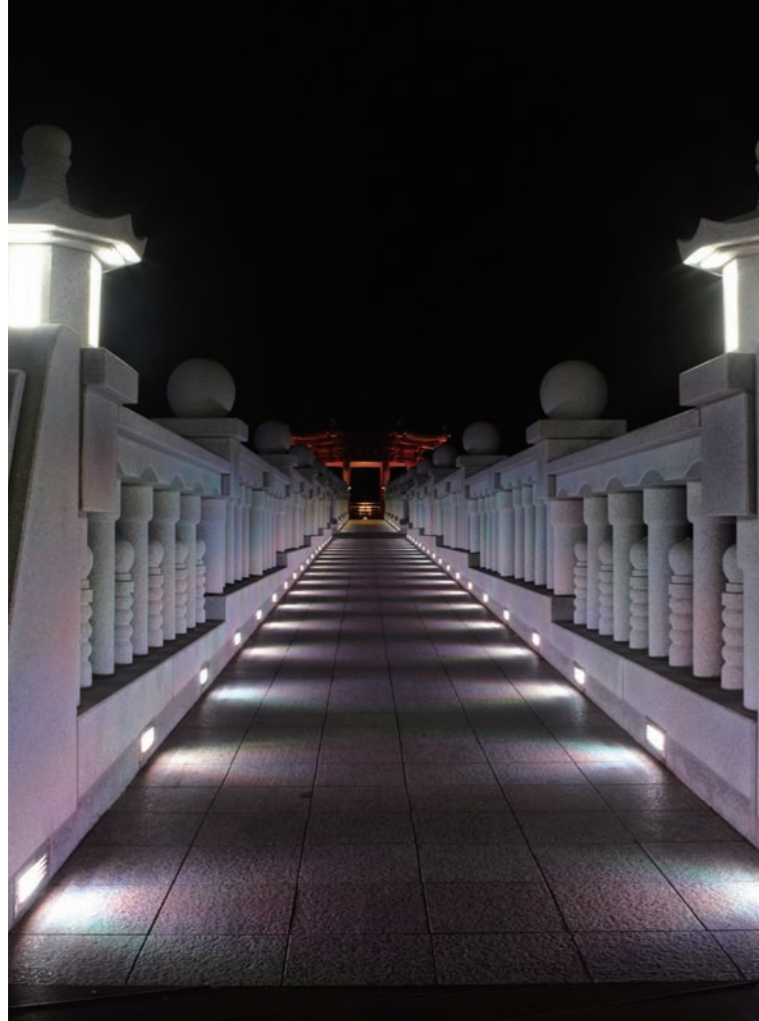

속초.연금경

JIOL-182

- AL BODY Diecasting
- TEMP GLASS Tempered glass lamp cover
- STS Stainless steel grill cover(Optional)
- POWDER PAINT Powder paint
- SMPS SMPS included
- STS HOUSING Stainless steel housing

• WEIGHT 2.5 kg • COLOR SILVER BLACK

MODEL	LAMP	BASE	lm / cd
JIOL-182-1	LED-12W	PCB	470 lm
JIOL-182-2	LED-12W	PCB	470 lm
JIOL-182-3	LED-6W	PCB	344 lm