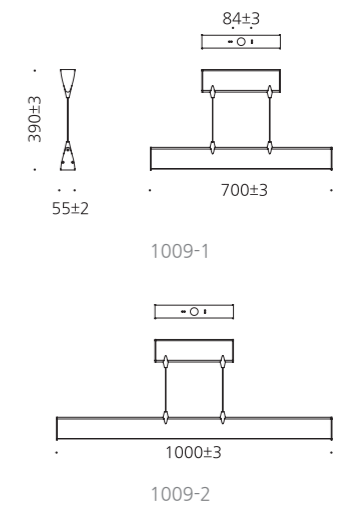

JIP-1009 Indoor

- AL BODY Aluminum extrusion
- ACRYL Acrylic lamp cover
- POWDER PAINT Powder paint
- SMPS SMPS included

• WEIGHT 5 kg • COLOR BLACK WHITE

MODEL	LAMP	BASE	lm / cd
JIP-1009-1	LED-21W	PCB	
JIP-1009-2	LED-30W	PCB