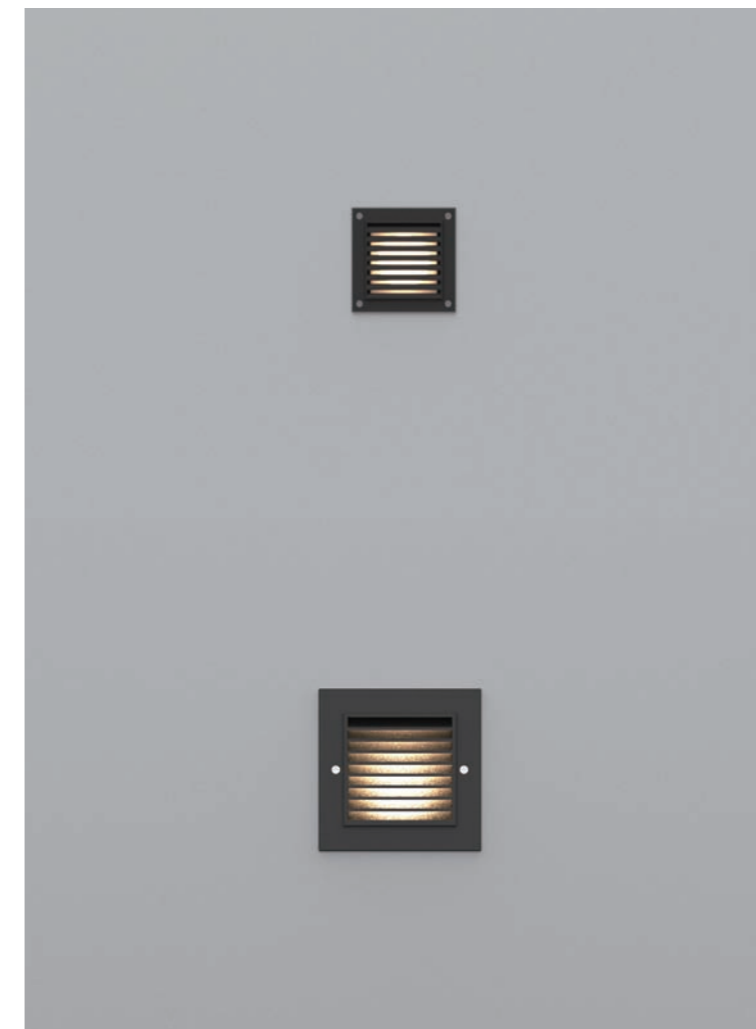

JIOL-170

- AL BODY Aluminum alloy casting
- TEMP GLASS Tempered glass lamp cover
- POWDER PAINT Powder paint
- STS HOUSING Stainless steel housing

• WEIGHT 1.5 kg 2 kg • COLOR BLACK

MODEL	LAMP	BASE	lm / cd
JIOL-170-1	LED-3W	PCB	
JIOL-170-2	LED-6W	PCB