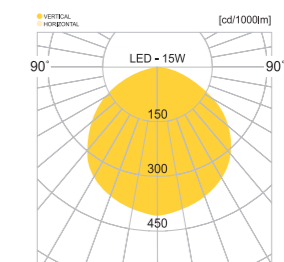

JIOF-976

- AL BODY Aluminum extrusion
- AL PLATED Aluminum plated
- RGB Changing color
- ACRYL Acrylic lamp cover
- LENS Optical Polycarbonate lens
- 0~90° Angle regulation gear
- POWDER PAINT Powder paint

• WEIGHT 1.2 kg • COLOR BLACK DARK GRAY

MODEL	LAMP	BASE	lm / cd
JIOF-976	LED-36W	PCB	2520 lm

JIOF-914

- AL BODY Aluminum extrusion
- AL PLATED Aluminum plated
- RGB Changing color
- PC Polycarbonate diffuser
- POWDER PAINT Powder paint
- SILICON COVER Silicon cap side cover

• WEIGHT 1.3 kg • COLOR SILVER

MODEL	LAMP	BASE	lm / cd
JIOF-914	LED-15W	PCB	450 lm

서울.혁신파크