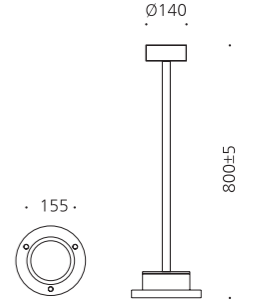

JIOB-384

- **AL BODY** Aluminum alloy casting
- **ACRYL** Acrylic lamp cover
- **POWDER PAINT** Powder paint

• WEIGHT **5.5 kg** **4.5 kg** **5.5 kg** • COLOR **DARK GRAY** **BLACK**

MODEL	LAMP	BASE	lm / cd
JIOB-384	LED-8W	E-26	264 lm

JIOB-428

- **STS BODY** Stainless steel pipe
- **ACRYL** Acrylic lamp cover
- **SMPS** SMPS included
- **POWDER PAINT** Powder paint

• WEIGHT **3 kg** • COLOR **BLACK**

MODEL	LAMP	BASE	lm / cd
JIOB-428	LED-12W	PCB	336 lm

제주.롯데호텔