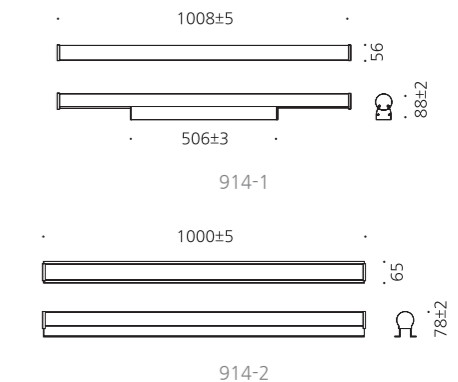

JIOF-976

- AL BODY Aluminum extrusion
- AL PLATED Aluminum plated
- RGB Changing color
- ACRYL Acrylic lamp cover
- LENS Optical Polycarbonate lens
- 0~90° Angle regulation gear
- POWDER PAINT Powder paint

• WEIGHT 1.2 kg • COLOR BLACK DARK GRAY

MODEL	LAMP	BASE	lm / cd
JIOF-976	LED-36W	PCB	2520 lm

JIOF-914

- AL BODY Aluminum extrusion
- AL PLATED Aluminum plated
- RGB Changing color
- PC Polycarbonate diffuser
- POWDER PAINT Powder paint
- SILICON COVER Silicon cap side cover

• WEIGHT 1.3 kg • COLOR SILVER

MODEL	LAMP	BASE	lm / cd
JIOF-914	LED-15W	PCB	450 lm

서울.혁신파크