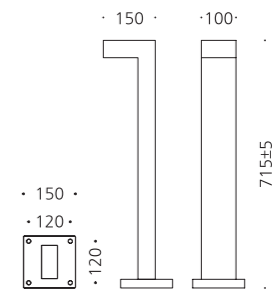

JIOB-327

- **ST BODY** Galvanized steel plate
- **ACRYL** Acrylic lamp cover
- **POWDER PAINT** Powder paint

- **ST POLE** Galvanized steel pipe
- **SMPS** SMPS included

• WEIGHT **5 kg** • COLOR **DARK GRAY**

MODEL	LAMP	BASE	lm / cd
JIOB-327	LED-6W	PCB	87 lm

오산, 세교, 평한, 세상

JIOB-328

- **ST BODY** Galvanized steel plate
- **ACRYL** Acrylic lamp cover
- **POWDER PAINT** Powder paint

- **ST POLE** Galvanized steel pipe
- **SMPS** SMPS included

• WEIGHT **4.4 kg** • COLOR **DARK GRAY**

MODEL	LAMP	BASE	lm / cd
JIOB-328	LED-6W	PCB	87 lm