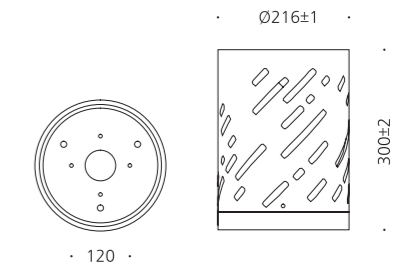

JIOB-822

- AL BODY Aluminum alloy casting
- ACRYL Acrylic lamp cover
- ST POLE Galvanized steel pipe
- POWDER PAINT Powder paint
- SMPS SMPS included

- WEIGHT 7.7 kg
- COLOR SILVER

MODEL	LAMP	BASE	lm / cd
JIOB-822	LED-13W	COB