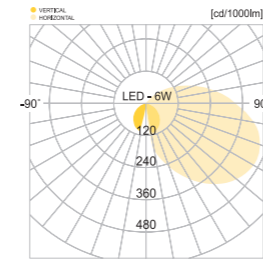

송도.센트럴파크푸르지오

JIJOB-411

- AL BODY Aluminum alloy casting
- AL BODY Aluminum extrusion
- ACRYL Acrylic lamp cover
- SMPS SMPS included
- POWDER PAINT Powder paint

• WEIGHT 6 kg 6.2 kg • COLOR WHITE METAL GRAY

MODEL	LAMP	BASE	lm / cd
JIJOB-411-1	LED-6W	PCB	168 lm
JIJOB-411-2	LED-6Wx2	PCB