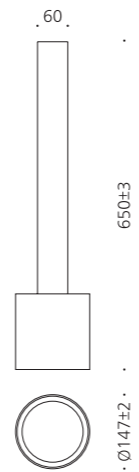

JIP-1005 Indoor

- ST BODY Galvanized steel plate
- ACRYL Acrylic lamp cover
- POWDER PAINT Powder paint
- SMPS SMPS included

• WEIGHT 4.5 kg • COLOR BLACK WHITE

MODEL	LAMP	BASE	lm / cd
JIOC-1005	LED-6W	PCB	140 lm