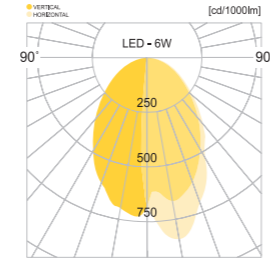

JIOB-327

- **ST BODY** Galvanized steel plate
- **ACRYL** Acrylic lamp cover
- **POWDER PAINT** Powder paint

- **ST POLE** Galvanized steel pipe
- **SMPS** SMPS included

• WEIGHT **5 kg** • COLOR **DARK GRAY**

MODEL	LAMP	BASE	lm / cd
JIOB-327	LED-6W	PCB	87 lm