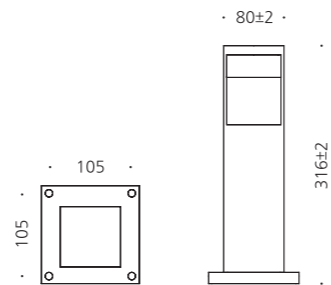

JIOB-801

- AL BODY Aluminum extrusion
- AL PLATED Aluminum plated
- TEMP GLASS Tempered glass lamp cover
- POWDER PAINT Powder paint
- AL REFLECTOR Aluminum reflector of high grade

• WEIGHT 1.8 kg • COLOR SILVER BLACK

MODEL	LAMP	BASE	lm / cd
JIOB-801	LED-7W	GU10	180 lm

JIOB-840

- ST BODY Galvanized steel plate
- TEMP GLASS Tempered glass lamp cover
- POWDER PAINT Powder paint

• WEIGHT 3.7 kg • COLOR DARK GRAY BLACK

MODEL	LAMP	BASE	lm / cd
JIOB-840-1	LED-8W	E-26	220 lm
JIOB-840-2	LED-8W x 2	E-26