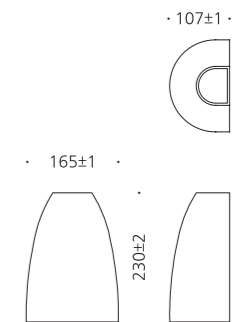

JIOW-200

- AL Aluminum alloy casting
- ACRYL Acrylic diffuser
- SMPS SMPS included
- POWDER PAINT Powder paint

• WEIGHT 2.5 kg • COLOR BLACK

MODEL	LAMP	BASE	lm / cd
JIOW-200	LED-6W	PCB	168 lm

JIOW-202

- AL Aluminum alloy casting
- ACRYL Acrylic diffuser
- SMPS SMPS included
- POWDER PAINT Powder paint

• WEIGHT 1.2 kg • COLOR WHITE

MODEL	LAMP	BASE	lm / cd
JIOW-202	LED-1W+2W	PCB	60 lm

청담.래미안