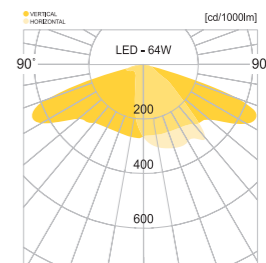

영종하늘도시.e편한세상