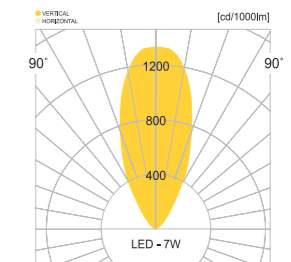

JIOI-912

- AL Aluminum alloy casting
- TEMP GLASS Tempered glass lamp cover
- STS Stainless steel body
- ACRYL Acrylic diffuser
- RGB Changing color
- STS Stainless steel housing

• WEIGHT 3 kg 1.5 kg 7 kg 15 kg

MODEL	LAMP	BASE	lm / cd
JIOI-912-1	LED-3W	PCB	60 lm
JIOI-912-2	LED-3W	PCB	60 lm
JIOI-912-3	LED-6W	PCB	120 lm
JIOI-912-4	LED-12W	PCB	360 lm

JIOI-470

- AL Diecasting
- TEMP GLASS Tempered glass lamp cover
- STS Stainless steel housing
- POWDER PAINT Powder paint

• WEIGHT 1.2 kg • COLOR NATURAL COLOR

MODEL	LAMP	BASE	lm / cd
JIOI-470	LED-7W	GU10	270 lm

제주.테디밸리CC