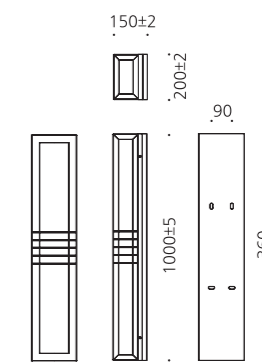

JIOW-602

- ST BODY Galvanized steel plate
- ACRYL Acrylic lamp cover
- SMPS SMPS included
- POWDER PAINT Powder paint

- WEIGHT 3.5 kg
- COLOR METAL GRAY

MODEL	LAMP	BASE	lm / cd
JIOW-602	LED-20W	PCB	

대구.수성리더스뷰