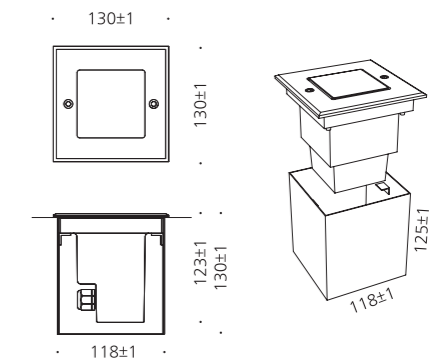

JIOI-912

- AL Aluminum alloy casting
- TEMP GLASS Tempered glass lamp cover
- STS Stainless steel body
- ACRYL Acrylic diffuser
- RGB Changing color
- STS Stainless steel housing

• WEIGHT 3 kg 1.5 kg 7 kg 15 kg

MODEL	LAMP	BASE	lm / cd
JIOI-912-1	LED-3W	PCB	60 lm
JIOI-912-2	LED-3W	PCB	60 lm
JIOI-912-3	LED-6W	PCB	120 lm
JIOI-912-4	LED-12W	PCB	360 lm

JIOI-470

- AL Diecasting
- TEMP GLASS Tempered glass lamp cover
- STS Stainless steel housing
- POWDER PAINT Powder paint

• WEIGHT 1.2 kg • COLOR NATURAL COLOR

MODEL	LAMP	BASE	lm / cd
JIOI-470	LED-7W	GU10	270 lm

제주.테디밸리CC