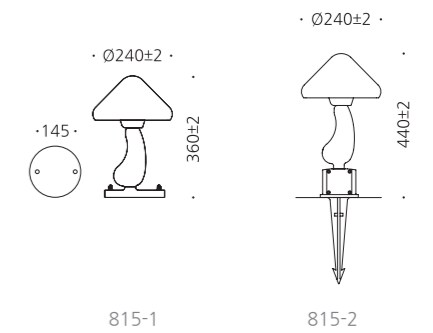

JIOB-813

AL BODY Aluminum alloy casting POWDER PAINT Powder paint

WEIGHT 1.5 kg COLOR LIGHT BROWN

MODEL	LAMP	BASE	lm / cd
JIOB-813	LED-8W	E-26	200 lm

JIOB-815

AL BODY Aluminum alloy casting POWDER PAINT Powder paint

WEIGHT 2 kg COLOR BEIGE

MODEL	LAMP	BASE	lm / cd
JIOB-815	LED-8W	E-26	200 lm

대구.평리푸르지오