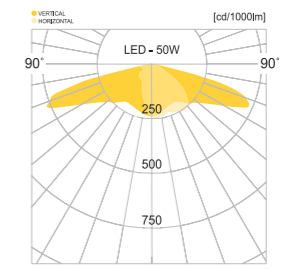

JIOP-506

- **ST BODY** Galvanized steel plate
- **LENS** Optical Polycarbonate lens
- **ST POLE** Galvanized steel pipe
- **SMPS** SMPS included
- **POWDER PAINT** Powder paint

- WEIGHT HEAD 11 kg • COLOR METAL GRAY BLACK

MODEL	LAMP	BASE	lm / cd
JIOP-506-1	LED-75W	MODULE-1	8625 lm
JIOP-506-2	LED-75Wx2	MODULE-1