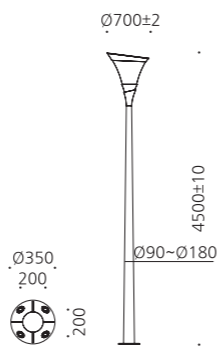

JIOP-588

- AL BODY Aluminum alloy casting
- ABS ABS top cover
- ACRYL Acrylic lamp cover
- LENS Optical Polycarbonate lens
- ST POLE Galvanized steel pipe
- POWDER PAINT Powder paint
- SMPS SMPS included

• WEIGHT HEAD 15 KG • COLOR DARK GRAY BLACK

MODEL	LAMP	BASE	lm / cd
JIOP-588	LED-90W	MODULE-1	9650 lm