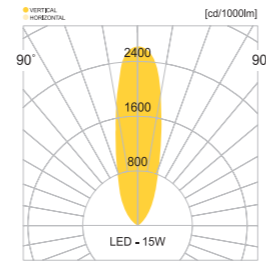

- WEIGHT 1 kg
- COLOR NATURAL COLOR

MODEL	LAMP	BASE	lm / cd
JIOI-471-1	▶ LED-7W	GU10	270 lm

AL SUS

AL SUS

영종하늘도시. e편한세상

JIOI-669A

- AL BODY** Diecasting
- TEMP GLASS** Tempered glass lamp cover
- LENS** Optical Polycarbonate lens
- RGB** Changing color
- SMPS** SMPS included
- STS HOUSING** Stainless steel housing
- POWDER PAINT** Powder paint