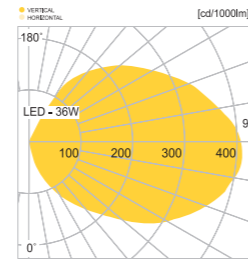

JIOL-123

- AL BODY Aluminum alloy casting
- PC Polycarbonate lamp cover
- POWDER PAINT Powder paint
- SMPS SMPS included
- STS HOUSING Stainless steel housing

• WEIGHT 6 kg • COLOR DARK GRAY

MODEL	LAMP	BASE	lm / cd
JIOL-123	LED 36W	PCB	1392 lm

광주.오포라포리움