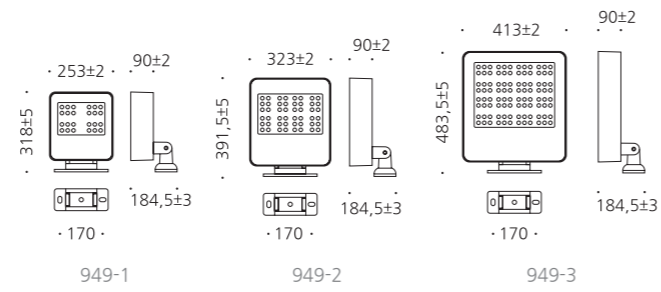

JIOF-949

- AL BODY Aluminum alloy casting
- TEMP GLASS Tempered glass lamp cover
- △ 0°-90° Angle regulation gear
- POWDER PAINT Powder paint
- SMPS SMPS included
- LENS Optical Polycarbonatelens

• WEIGHT 7 kg 10 kg 15 kg • COLOR DARK GRAY

MODEL	LAMP	BASE	lm / cd
JIOF-949-1	LED-24W	PCB	2102 lm
JIOF-949-2	LED-48W	PCB	3984 lm
JIOF-949-3	LED-96W	PCB	7968 lm