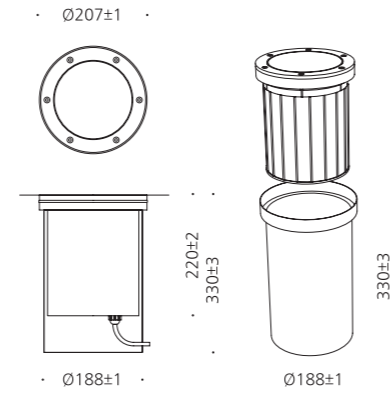

JIOI-669A

- **AL BODY** Diecasting
- **TEMP GLASS** Tempered glass lamp cover
- **LENS** Optical Polycarbonate lens
- **RGB** Changing color
- **SMPS** SMPS included
- **STS HOUSING** Stainless steel housing
- **POWDER PAINT** Powder paint

• WEIGHT **6.5 kg** • COLOR **NATURAL COLOR**

MODEL	LAMP	BASE	lm / cd
JIOI-669A	LED-12W	PCB	480 lm

JIOI-466

- **AL BODY** Aluminum extrusion
- **TEMP GLASS** Tempered glass lamp cover
- **POWDER PAINT** Powder paint
- **STS HOUSING** Stainless steel housing
- **STS COVER** Stainless steel cover (466-1)
- **AL COVER** Aluminum alloy casting (466-2)

• WEIGHT **3 kg** • COLOR **BLACK** **NATURAL COLOR**

MODEL	LAMP	BASE	lm / cd
JIOI-466-1	LED PAR30-15W	E-26	500 lm
JIOI-466-2	LED PAR30-15W	E-26	500 lm