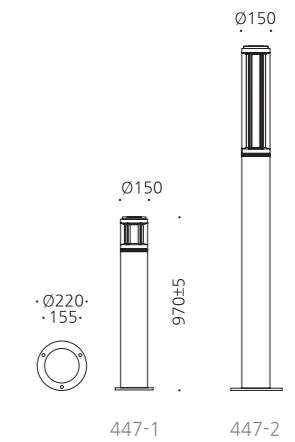

JIJOB-438

- AL BODY Aluminum alloy casting
- AL BODY Aluminum extrusion
- AL SHEILD Aluminum sheild
- ACRYL Acrylic lamp cover
- POWDER PAINT Powder paint

• WEIGHT 5 kg 7 kg • COLOR METAL GRAY

MODEL	LAMP	BASE	lm / cd
JIJOB-438	LED-8W	E-26	181 lm

JIJOB-447

- AL BODY Aluminum alloy casting
- AL BODY Aluminum extrusion
- ACRYL Acrylic lamp cover
- SMPS SMPS included
- POWDER PAINT Powder paint

• WEIGHT 7.5 kg • COLOR DARK GRAY

MODEL	LAMP	BASE	lm / cd
JIJOB-447-1	LED-8W	E-26	165 lm
JIJOB-447-2	LED-25W	2G11	

다산신도시.자연안e편한세상