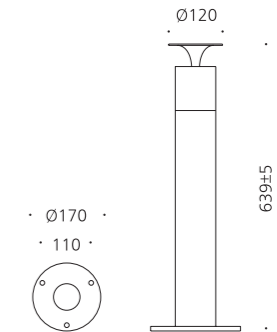

JIOB-413

- AL BODY Aluminum extrusion
- AL COVER Aluminum alloy casting
- ACRYL Acrylic lamp cover
- SMPS SMPS included
- POWDER PAINT Powder paint

• WEIGHT 3,4 kg • COLOR BLACK

MODEL	LAMP	BASE	lm / cd
JIOB-413	LED-6W	PCB	168 lm