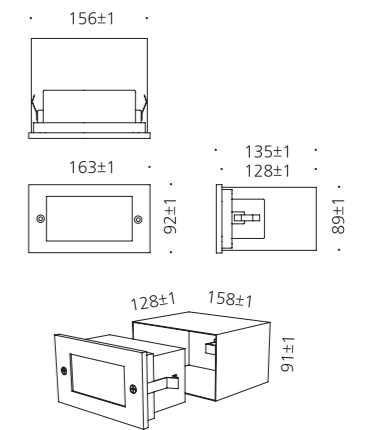

JIOL-184

- **AL BODY** Diecasting
- **AL BODY** Aluminum alloy casting
- **TEMP GLASS** Tempered glass lamp cover
- **AL REFLECTOR** Aluminum reflector of high grade (MIRO9 9033GP)
- **POWDER PAINT** Powder paint
- **SMPS** SMPS included
- **STS HOUSING** Stainless steel housing

• WEIGHT **3 kg** • COLOR **SILVER** **BLACK** **METAL GRAY**

MODEL	LAMP	BASE	lm / cd
JIOL-184-1	LED-6W	PCB	240 lm
JIOL-184-2	LED-15W	PCB	580 lm

JIOL-180

- **AL BODY** Aluminum alloy casting
- **TEMP GLASS** Tempered glass lamp cover
- **POWDER PAINT** Powder paint
- **STS HOUSING** Stainless steel housing
- **SMPS** SMPS included

• WEIGHT **2 kg** • COLOR **BLACK**

MODEL	LAMP	BASE	lm / cd
JIOL-180	LED-6W	PCB	230 lm

광주.수완지구