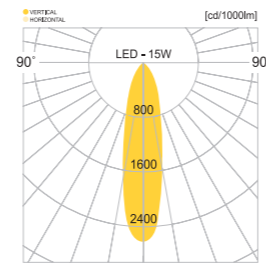

JIOW-114

- **ST BODY** Galvanized steel plate
- **PC** Polycarbonate lamp cover
- **POWDER PAINT** Powder paint

• WEIGHT **2,5 kg** • COLOR **BLACK**

MODEL	LAMP	BASE	lm / cd
JIOW-114	LED PAR30-15W	E-26	900 lm