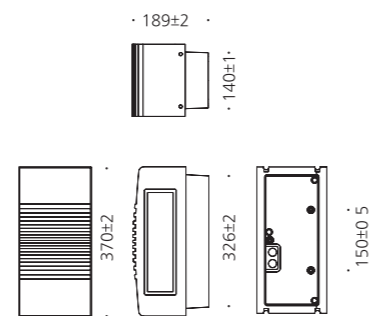

JIOW-176

- AL BODY Diecasting
- TEMP GLASS Tempered glass lamp cover
- LENS Optical Polycarbonatelens
- SMPS SMPS included
- POWDER PAINT Powder paint

• WEIGHT 8 kg • COLOR SILVER

MODEL	LAMP	BASE	lm / cd
JIOW-176	LED-25W	MODULE	
	LED-25W X 2	MODULE	

JIOW-186

- AL BODY Aluminum alloy casting
- AL BODY Aluminum extrusion
- TEMP GLASS Tempered glass lamp cover
- POWDER PAINT Powder paint
- SMPS SMPS included
- LENS Optical Polycarbonatelens

• WEIGHT 7 kg • COLOR SILVER

MODEL	LAMP	BASE	lm / cd
JIOW-186	LED-18W	PCB	1440 lm