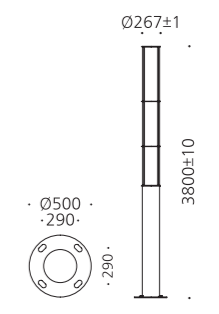

JIOP-706

- ST
  POLE Galvanized steel pipe
- LENS Optical Silicone lens
- ACRYL Acrylic diffuser
- POWDER
  PAINT Powder paint
- SMPS SMPS included

• WEIGHT • COLOR BLACK

MODEL	LAMP	BASE	lm / cd
JIOP-706	LED-50W	COB	

JIOP-773

- ST
  POLE Galvanized steel plate
- ACRYL Acrylic diffuser
- POWDER
  PAINT Powder paint

• WEIGHT • COLOR BLACK

MODEL	LAMP	BASE	lm / cd
JIOP-773	LED PAR30L-20W	E-26	

송도센트럴푸르지오