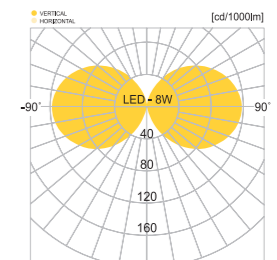

JIOB-437

- AL BODY Aluminum alloy casting
- AL BODY Aluminum extrusion
- ACRYL Acrylic lamp cover
- POWDER PAINT Powder paint

• WEIGHT 4 kg 8 kg • COLOR DARK GRAY BLACK

MODEL	LAMP	BASE	lm / cd
JIOB-437	LED-8W	E-26	160 lm