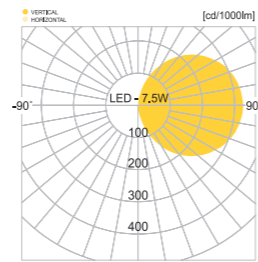

JIOB-431

- AL BODY Aluminum extrusion
- PC Polycarbonate lamp cover
- SMPS SMPS included
- POWDER PAINT Powder paint

• WEIGHT 2.5 kg • COLOR SILVER

MODEL	LAMP	BASE	lm / cd
JIOB-431	LED-7.5W	PCB	75 lm

JIOB-890

- AL BODY Aluminum alloy casting
- AL BODY Aluminum extrusion
- POWDER PAINT Powder paint

• WEIGHT 5 kg • COLOR METAL GRAY

MODEL	LAMP	BASE	lm / cd
JIOB-890	LED-8W	E-26	165 lm