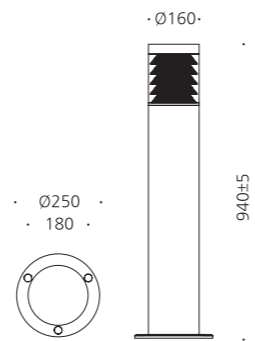

• WEIGHT 6.4 kg • COLOR METAL GRAY

MODEL	LAMP	BASE	lm / cd
JIOB-410	LED-6W	PCB	342 lm
JIOB-410	LED-12W	PCB	708 lm

군포.송정금강펜테리움

염창동 e편한세상

JIOB-436

- AL BODY Diecasting AL BODY Aluminum extrusion
- ACRYL Acrylic lamp cover POWDER PAINT Powder paint