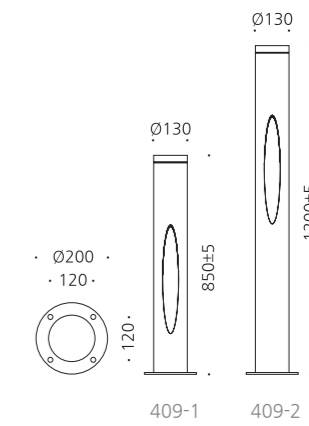

JIOB-408

- AL BODY Aluminum extrusion
- HARD GLASS Hard glass lamp cover
- SMPS SMPS included
- POWDER PAINT Powder paint

• WEIGHT 4.2 kg • COLOR METAL GRAY

MODEL	LAMP	BASE	lm / cd
JIOB-408-3,4(top)	LED-6W	PCB	
JIOB-408-3,4(top)	LED-8W	E-26	
JIOB-408-3	LED-7W	GU10	

JIOB-409

- AL BODY Aluminum extrusion
- POWDER PAINT Powder paint

• WEIGHT 4.2 kg 5.7 kg • COLOR METAL GRAY

MODEL	LAMP	BASE	lm / cd
JIOB-409-1	LED-7W	GU10	
JIOB-409-2	LED-7W	GU10	

서울.S-Oil 사옥