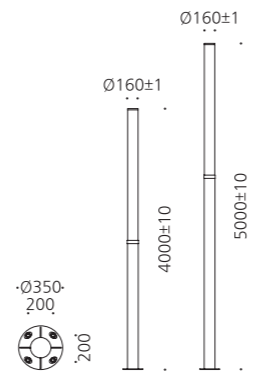

JIOP-716

- ST POLE Galvanized steel pipe
- LENS Optical Silicone lens
- ACRYL Acrylic diffuser
- POWDER PAINT Powder paint
- SMPS SMPS included

• WEIGHT • COLOR BLACK

MODEL	LAMP	BASE	lm / cd
JIOP-716	LED-50W	COB