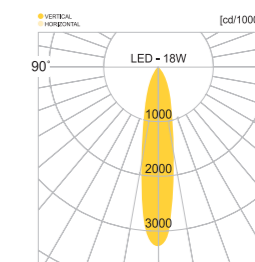

JIOW-176

- AL BODY Diecasting
- TEMP GLASS Tempered glass lamp cover
- LENS Optical Polycarbonatelens
- SMPS SMPS included
- POWDER PAINT Powder paint

• WEIGHT 8 kg • COLOR SILVER

MODEL	LAMP	BASE	lm / cd
JIOW-176	LED-25W	MODULE	
	LED-25W X 2	MODULE	

JIOW-186

- AL BODY Aluminum alloy casting
- AL BODY Aluminum extrusion
- TEMP GLASS Tempered glass lamp cover
- POWDER PAINT Powder paint
- SMPS SMPS included
- LENS Optical Polycarbonatelens

• WEIGHT 7 kg • COLOR SILVER

MODEL	LAMP	BASE	lm / cd
JIOW-186	LED-18W	PCB	1440 lm

동탄.성심병원