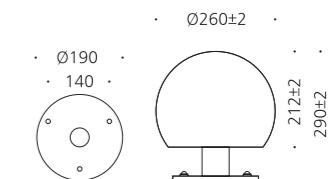

JIOB-820

- **AL BODY** Aluminum alloy casting
- **ACRYL** Acrylic lamp cover
- **POWDER PAINT** Powder paint
- **SMPS** SMPS included

• WEIGHT 4.7 kg • COLOR METAL GRAY BLACK

MODEL	LAMP	BASE	lm / cd
JIOB-820	LED-3W	PCB