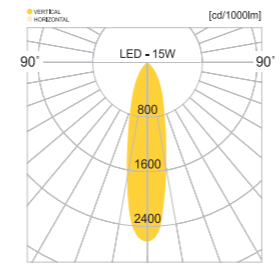

JIOC-188-5

- AL BODY Diecasting
- AL BODY Aluminum extrusion
- TEMP GLASS Tempered glass lamp cover
- POWDER PAINT Powder paint

• WEIGHT 2.8 kg • COLOR SILVER

MODEL	LAMP	BASE	lm / cd
JIOC-188-5	LED PAR30-15W	E-26	897 lm