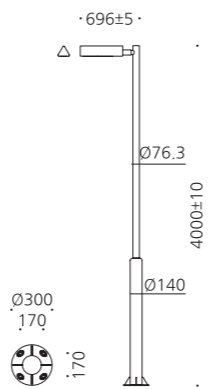

JIOP-571

- AL BODY Aluminum extrusion
- ST POLE Galvanized steel pipe
- SMPS SMPS included
- LENS Optical Polycarbonate lens
- POWDER PAINT Powder paint

• WEIGHT HEAD 10 kg • COLOR METAL GRAY BLACK

MODEL	LAMP	BASE	lm / cd
JIOP-571	LED-50W	MODULE-2	5750 lm