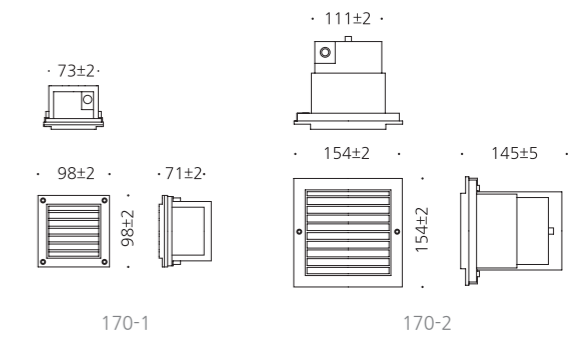

JIOL-170

- AL BODY Aluminum alloy casting
- TEMP GLASS Tempered glass lamp cover
- POWDER PAINT Powder paint
- STS HOUSING Stainless steel housing

• WEIGHT 1.5 kg 2 kg • COLOR BLACK

MODEL	LAMP	BASE	lm / cd
JIOL-170-1	LED-3W	PCB	
JIOL-170-2	LED-6W	PCB