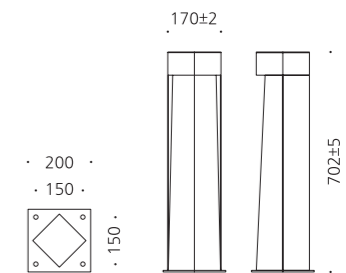

JIOB-401

- ST Galvanized steel plate
- ACRYL Acrylic lamp cover
- SMPS SMPS included
- POWDER PAINT Powder paint

• WEIGHT 7 kg • COLOR METAL GRAY BLACK

MODEL	LAMP	BASE	lm / cd
JIOB-401	LED-8W	PCB