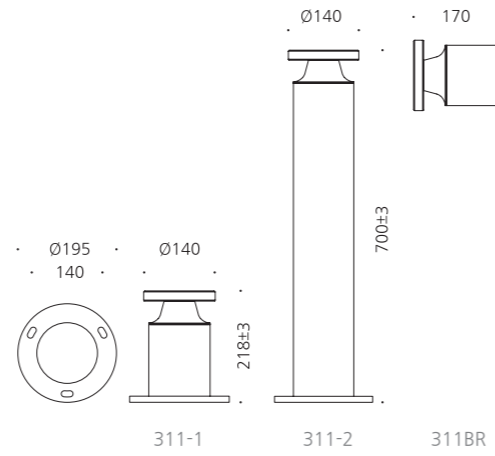

JIOB-311

- AL BODY Aluminum machining
- AL POLE Extruded aluminum column
- ACRYL Acrylic lamp cover
- SMPS SMPS included
- POWDER PAINT Powder paint

• WEIGHT 2.5 kg 3.5 kg 2.3 kg • COLOR ■ BLACK

MODEL	LAMP	BASE	lm / cd
JIOB-311-1	LED-12W	PCB	862 lm
JIOB-311-2	LED-12W	PCB	862 lm
JIOB-311BR	LED-12W	PCB	862 lm