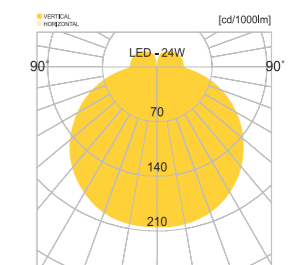

JIOW-115

- **ST BODY** Galvanized steel plate
- **ACRYL** Acrylic diffuser
- **SMPS** SMPS included
- **POWDER PAINT** Powder paint

• WEIGHT **4,5 kg** **3,5 kg** • COLOR **BLACK**

MODEL	LAMP	BASE	lm / cd
JIOW-115	LED-24W	PCB	960 lm