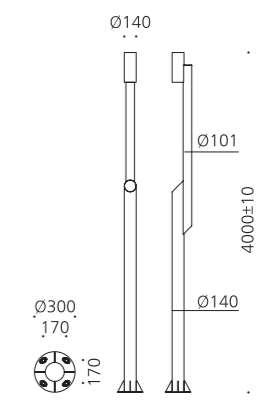

JIOP-506

- **ST BODY** Galvanized steel plate
- **LENS** Optical Polycarbonate lens
- **ST POLE** Galvanized steel pipe
- **SMPS** SMPS included
- **POWDER PAINT** Powder paint

- WEIGHT HEAD 11 kg • COLOR METAL GRAY BLACK

MODEL	LAMP	BASE	lm / cd
JIOP-506-1	LED-75W	MODULE-1	8625 lm
JIOP-506-2	LED-75Wx2	MODULE-1