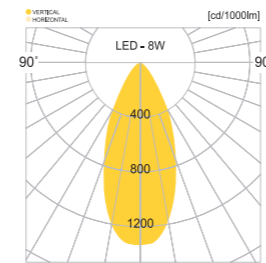

• WEIGHT 2 kg • COLOR DARK GRAY

MODEL	LAMP	BASE	lm / cd
JIOF-922	LED-7W	GU10	350 lm
	LED-13W	COB	1133 lm

속초 영랑호 e편한세상

안산.메트로타워 푸르지오

JIOF-941

- AL BODY Diecasting
- TEMP GLASS Tempered glass lamp cover
- Angle regulation gear (0°-90°)
- POWDER PAINT Powder paint