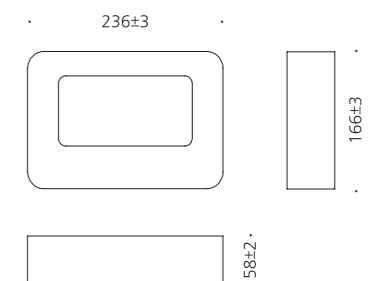

JIOW-201

- AL BODY Aluminum alloy casting
- ACRYL Acrylic diffuser
- POWDER PAINT Powder paint
- SMPS SMPS included

- WEIGHT 2.2 kg
- COLOR BLACK WHITE

MODEL	LAMP	BASE	lm / cd
JIOW-201	LED-6W	PCB	120 lm