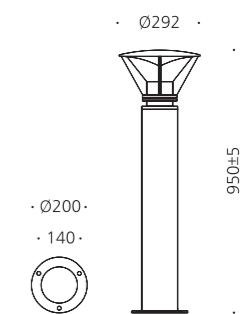

JIJOB-405

AL BODY	Aluminum alloy casting	AL BODY	Aluminum extrusion
AL REFLECTOR	Aluminum reflector of white painted	TEMP GLASS	Tempered glass lamp cover
POWDER PAINT	Powder paint		

• WEIGHT **5** kg • COLOR **METAL GRAY**

MODEL	LAMP	BASE	lm / cd
JIJOB-405	LED PAR20-8W	E-26	

JIJOB-445

AL BODY	Aluminum alloy casting	AL BODY	Aluminum extrusion
AL REFLECTOR	Aluminum reflector of white painted	TEMP GLASS	Tempered glass lamp cover
POWDER PAINT	Powder paint		

• WEIGHT **9** kg • COLOR **METAL GRAY**

MODEL	LAMP	BASE	lm / cd
JIJOB-445	LED-7W	GU10	

여수.웅천지웰