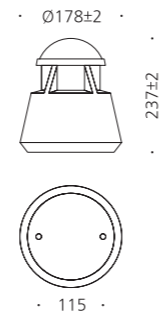

JIOB-804

- AL BODY Aluminum alloy casting
- ACRYL Acrylic lamp cover
- POWDER PAINT Powder paint

- WEIGHT 2.5 kg
- COLOR METAL GRAY

MODEL	LAMP	BASE	lm / cd
JIOB-804	LED-8W	E-26	210 lm

JIOB-822

- AL BODY Aluminum alloy casting
- ACRYL Acrylic lamp cover
- ST POLE Galvanized steel pipe
- POWDER PAINT Powder paint
- SMPS SMPS included

- WEIGHT 7.7 kg
- COLOR SILVER

MODEL	LAMP	BASE	lm / cd
JIOB-822	LED-13W	COB