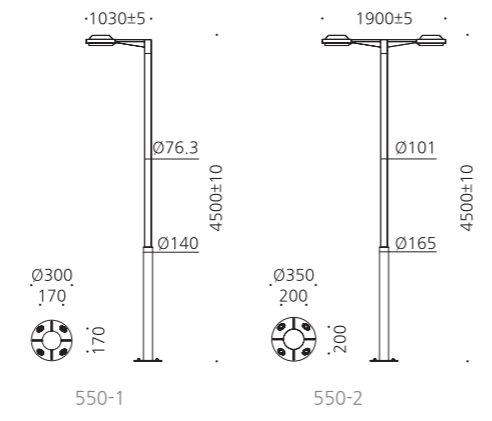

MODEL	LAMP	BASE	lm / cd
JIOP-536	LED-60W	E-39	

개나리푸르지오

수원.컨벤션센터

JIOP-550

- AL BODY** Aluminum alloy casting
- LENS** Optical Polycarbonate lens
- ST POLE** Galvanized steel pipe
- POWDER PAINT** Powder paint
- SMPS** SMPS included