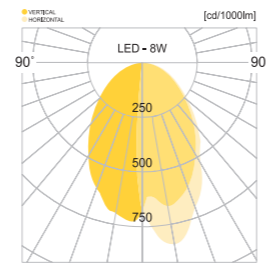

홍천.블루마운틴CC