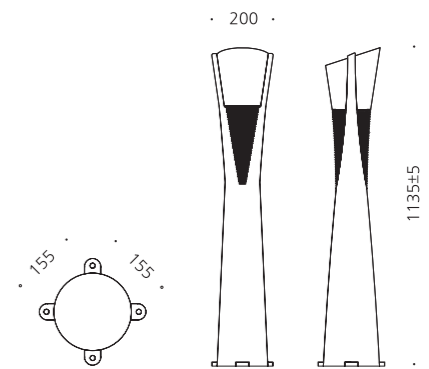

JIOB-332

- ST COVER Steel cover
- WOOD BODY Extruded wood column
- SMPS SMPS included
- TEMP GLASS Tempered glass lamp cover
- ST BODY Galvanized steel plate
- POWDER PAINT Powder paint

• WEIGHT 5 kg • COLOR WOOD

MODEL	LAMP	BASE	lm / cd
JIOB-332-1	LED-7.5W	PCB	75 lm
JIOB-332-2	LED-15W	PCB	150 lm

JIOB-459

- AL BODY Aluminum alloy casting
- PC Polycarbonate lamp cover
- POWDER PAINT Powder paint

• WEIGHT 5 kg • COLOR METAL GRAY

MODEL	LAMP	BASE	lm / cd
JIOB-459	LED-8W	E-26	

부산, 두산위브더제니스