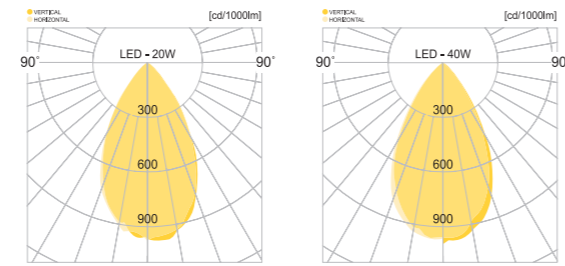

• WEIGHT 9 13 • COLOR DARK GRAY

MODEL	LAMP	BASE	lm / cd
JIOF-948-3	LED-60W	PCB	5100 lm
JIOF-948-4	LED-90W	PCB	6750 lm
JIOF-948-5	LED-120W	PCB	10200 lm
JIOF-948-6	LED-180W	PCB	13500 lm

SK.ECO HUB

송실대학교

942-1