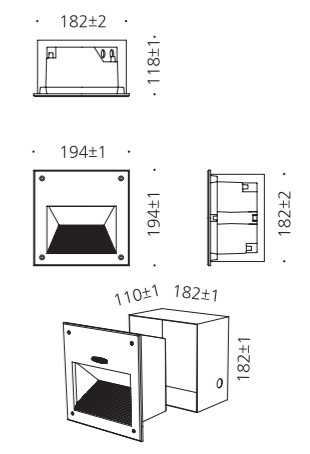

JIOL-174

- **AL BODY** Diecasting
- **AL REFLECTOR** Aluminum reflector of high grade (MIRO 1500G/3)
- **SMPS** SMPS included
- **TEMP GLASS** Tempered glass lamp cover
- **POWDER PAINT** Powder paint
- **STS HOUSING** Stainless steel housing

• WEIGHT **2 kg** • COLOR **SILVER**

MODEL	LAMP	BASE	lm / cd
JIOL-174	LED-6W	PCB	240 lm

JIOL-183

- **AL BODY** Diecasting
- **AL REFLECTOR** Aluminum reflector of high grade
- **SMPS** SMPS included
- **TEMP GLASS** Tempered glass lamp cover
- **POWDER PAINT** Powder paint
- **STS HOUSING** Stainless steel housing

• WEIGHT **1 kg** • COLOR **SILVER** **BLACK** **METAL GRAY**

MODEL	LAMP	BASE	lm / cd
JIOL-183	LED 1W	PCB	31 lm

수원.정자동SK스카이뷰