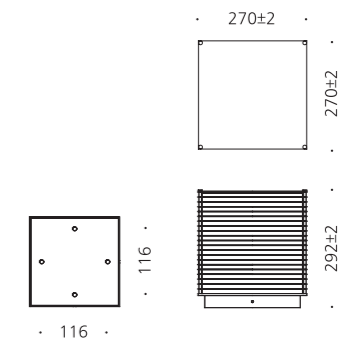

JIOB-995

- ACRYL
  BODY Acrylic box
- ACRYL
  BODY Acrylic lamp cover
- ST
  BODY Galvanized steel plate
- POWDER
  PAINT Powder paint

• WEIGHT 4
kg • COLOR MILKY ACRYLIC

MODEL	LAMP	BASE	lm / cd
JIOB-995-1	LED-8W	E-26	
JIOB-995-2	LED-8W	E-26	
JIOB-995-3	LED-15W	E-26	
JIOB-995-4	LED-15W	E-26	

JIOB-999

- AL
  BRACKET Aluminum alloy casting
- AL
  SHIELD Aluminum shield
- ACRYL Acrylic lamp cover
- POWDER
  PAINT Powder paint

• WEIGHT 4
kg • COLOR BLACK

MODEL	LAMP	BASE	lm / cd
JIOB-999	LED-8W	E-26	

양평.현대별장