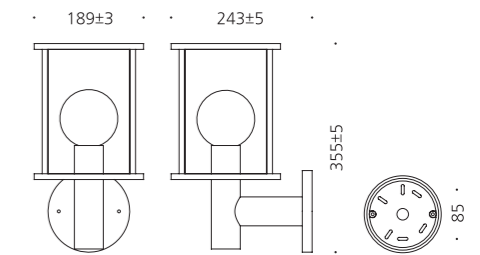

- WEIGHT 3 kg
- COLOR BLACK

MODEL	LAMP	BASE	lm / cd
JIOW-130	LED-20W	PCB	850 lm

JIOW-114

- ST BODY** Galvanized steel plate
- PC** Polycarbonate lamp cover
- POWDER PAINT** Powder paint

• WEIGHT **2,5 kg** • COLOR **BLACK**