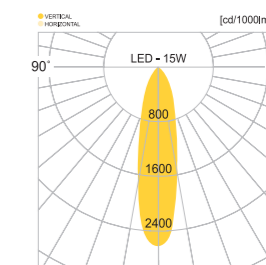

JIOF-941

- AL BODY Diecasting
- TEMP GLASS Tempered glass lamp cover
- Angle regulation gear (0°-90°)
- POWDER PAINT Powder paint

• WEIGHT $1 \frac{1}{2}$ kg • COLOR DARK GRAY

MODEL	LAMP	BASE	lm / cd
JIOF-941	LED PAR30-15W	E-26	908 lm

JIOF-921

- AL BODY Diecasting
- TEMP GLASS Tempered glass lamp cover
- Angle regulation gear (0°-90°)
- POWDER PAINT Powder paint

• WEIGHT 2.5 kg • COLOR DARK GRAY

MODEL	LAMP	BASE	lm / cd
JIOF-921	LED-7W	GU10	350 lm
	LED PAR20-8W	E-26	474 lm

다산신도시.금강펜테리움