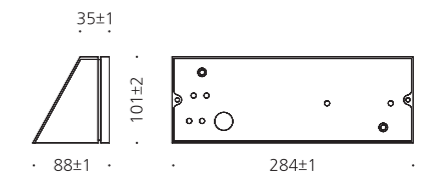

JIOW-120

- ST COVER Galvanized steel plate (120-1)
- AL COVER Aluminum alloy casting (120-2)
- TEMP GLASS Tempered glass lamp cover
- ST BODY Galvanized steel plate
- SMPS SMPS included
- POWDER PAINT Powder paint

- WEIGHT 3 kg
- COLOR METAL GRAY WHITE

MODEL	LAMP	BASE	lm / cd
JIOW-120	LED-3W X 2	PCB	

JIOW-179

- AL BODY Diecasting
- TEMP GLASS Tempered glass lamp cover
- POWDER PAINT Powder paint
- SMPS SMPS included

- WEIGHT 1 kg
- COLOR BLACK DARK GRAY

MODEL	LAMP	BASE	lm / cd
JIOW-179	LED-12W	PCB	490 lm

군포 금강펜테리움