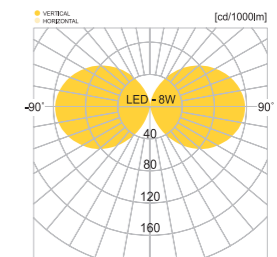

JIOB-302

- AL BODY Aluminum extrusion
- HARD GLASS Hard glass lamp cover
- POWDER PAINT Powder paint

- WEIGHT 3.5 kg 5 kg
- COLOR DARK GRAY

MODEL	LAMP	BASE	lm / cd
JIOB-302	LED-8W	E-26	200 lm