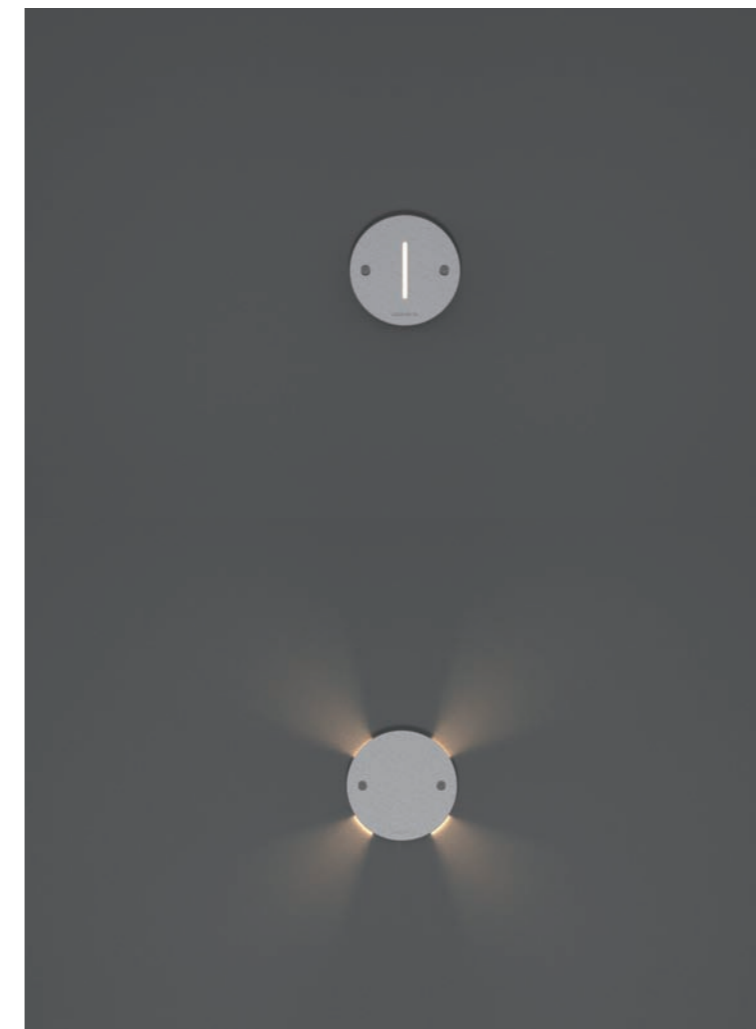

JIOL-153, 154

- AL BODY Aluminum alloy casting
- ACRYL Acrylic lamp cover
- STS HOUSING Stainless steel housing
- POWDER PAINT Powder paint

• WEIGHT 0.5 kg • COLOR NATURAL COLOR

MODEL	LAMP	BASE	lm / cd
JIOL-153	LED-1W	PCB	
JIOL-154	LED-1W	PCB