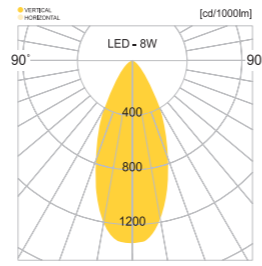

양카 타입

팩 타입

JIOF-929

- AL BODY Aluminum alloy casting
- TEMP GLASS Tempered glass lamp cover
- ANGLE 0°-90° Angle regulation gear
- POWDER PAINT Powder paint
- LENS Optical Polycarbonate lens
- SMPS SMPS included

• WEIGHT 2.5 kg • COLOR BROWN DARK GRAY

MODEL	LAMP	BASE	lm / cd
JIOF-929	LED-12W	PCB	900 lm