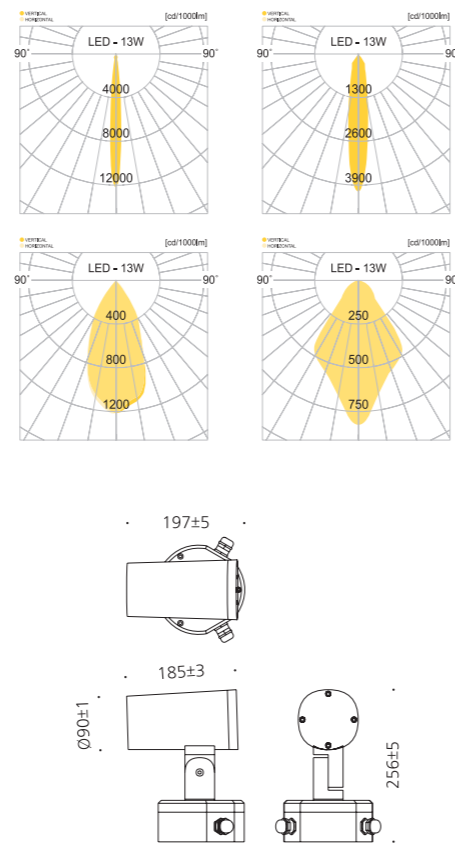

• WEIGHT 3.5 kg • COLOR DARK GRAY

MODEL	LAMP	BASE	lm / cd
JIOF-951-1	LED-10W	COB	
JIOF-951-2	LED-13W	COB	
JIOF-951-3	LED-20W	COB	

JIOF-961

- AL BODY Aluminum alloy casting
- HARD GLASS Hard glass lamp cover
- ANGLE 0°-90° Angle regulation gear
- POWDER PAINT Powder paint
- AL BRACKET Aluminum bracket