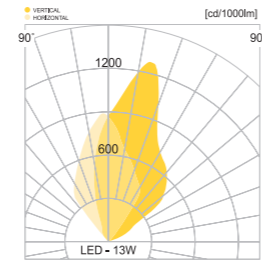

JIOI-474

- AL BODY Diecasting
- TEMP GLASS Tempered glass lamp cover
- LENS Optical Polycarbonate lens
- AL HOUSING Aluminum diecasting housing
- POWDER PAINT Powder paint
- STS HOUSING Stainless steel housing

- WEIGHT 1.5 kg
- COLOR BLACK

MODEL	LAMP	BASE	lm / cd
JIOI-474	LED 6W	PCB	358 lm

JIOI-479

- AL COVER Aluminum alloy casting
- TEMP GLASS Tempered glass lamp cover
- PC REFLECTOR Polycarbonate reflector with metallic lacquer
- STS HOUSING Stainless steel housing
- POWDER PAINT Powder paint

- WEIGHT 3.2 kg
- COLOR NATURAL COLOR

MODEL	LAMP	BASE	lm / cd
JIOI-479	LED-13W	COB	974 lm