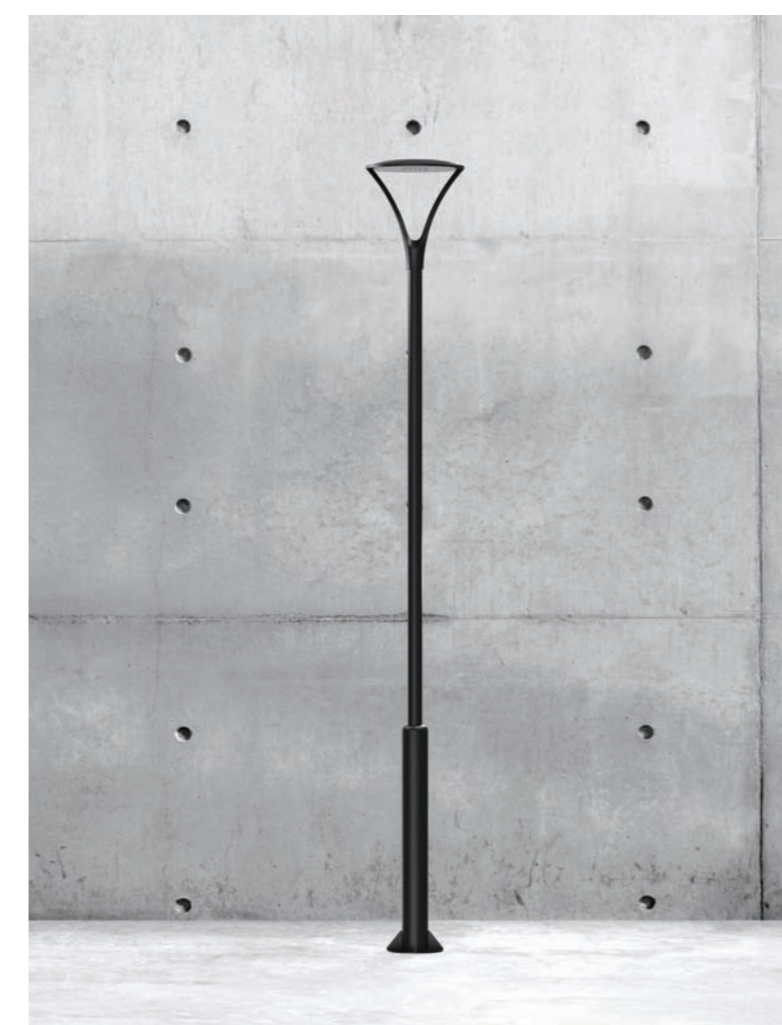

MODEL	LAMP	BASE	lm / cd
JIOP-564	☒ LED-50W	MODULE-1	5750 lm
	☒ LED-75W	MODULE-1	8625 lm

청주.디자인거리

JIOP-596

STS POLE Stainless steel pole

STS BODY Stainless steel plate

LENS Optical Polycarbonate lens

SMPS SMPS included