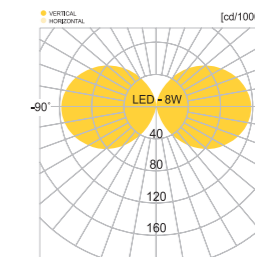

JIOW-440BR

- AL BODY Aluminum alloy casting
- PC Polycarbonate lamp cover (JIOW-440-2BR)
- HARD GLASS Hard glass lamp cover (JIOW-440-3BR)
- POWDER PAINT Powder paint

- WEIGHT 4.4 kg
- COLOR SILVER METAL GRAY

MODEL	LAMP	BASE	lm / cd
JIOW-440	LED-8W	E-26	

JIOW-817BR

- AL BODY Aluminum alloy casting
- ACRYL Acrylic lamp cover
- POWDER PAINT Powder paint

- WEIGHT 1.4 kg
- COLOR SILVER

MODEL	LAMP	BASE	lm / cd
JIOW-817	LED-8W	E-26	240 lm

여수.웅천신영지월