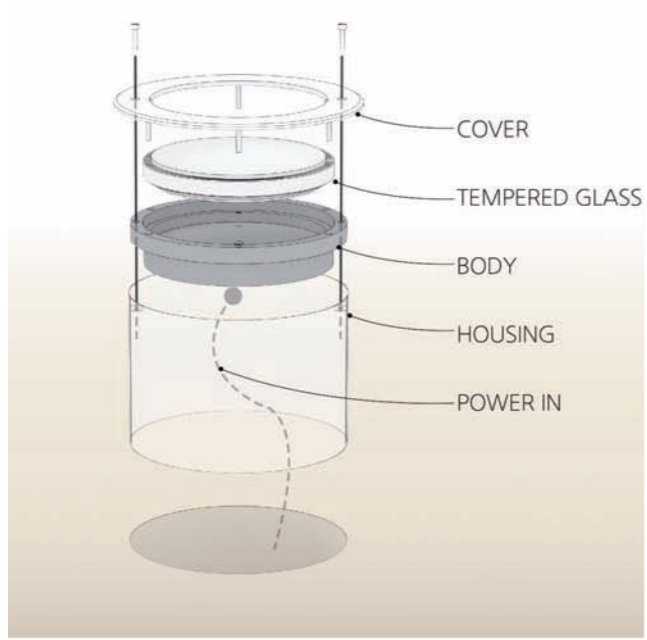

※상기 설치 방법은 현장의 시공여건에 따라 달라질 수 있습니다.

JIOI-472

- **AL COVER** Aluminum alloy casting
- **TEMP GLASS** Tempered glass lamp cover
- **STS HOUSING** Stainless steel housing
- **POWDER PAINT** Powder paint
- **LENS** Optical Polycarbonate lens

• WEIGHT 0.5 kg 2 kg 3.5 kg 6 kg

• COLOR NATURAL COLOR

MODEL	LAMP	BASE	lm / cd
JIOI-472-1	LED-1W	PCB	40 lm
JIOI-472-2	LED-6W	PCB	360 lm
JIOI-472-3	LED-12W	PCB	720 lm
JIOI-472-4	LED-24W	PCB	1440 lm