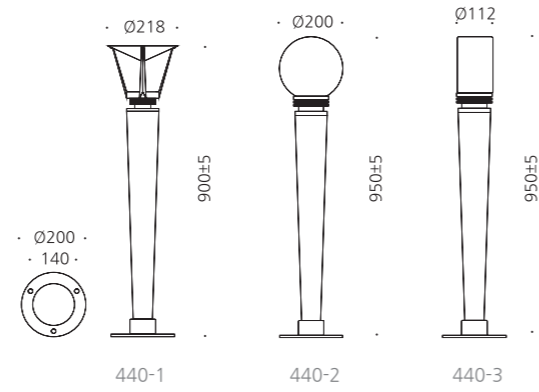

JIOB-449

- AL BODY Aluminum alloy casting
- ACRYL Acrylic lamp cover
- AL BODY Aluminum extrusion
- POWDER PAINT Powder paint

• WEIGHT 8 kg • COLOR BLACK METAL GRAY

MODEL	LAMP	BASE	lm / cd
JIOB-449	LED-8W	E-26	160 lm