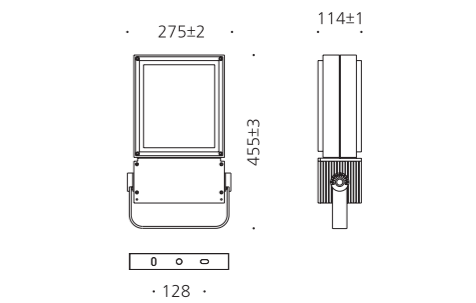

JIOF-945

- **AL BODY** Diecasting
- **POWDER PAINT** Powder paint
- **ANGLE REGULATION GEAR** Angle regulation gear (0°-90°)
- **SMPS** SMPS included
- **LENS** Optical Polycarbonate lens

• WEIGHT **6 kg** • COLOR **DARK GRAY SILVER**

MODEL	LAMP	BASE	lm / cd
JIOF-945	LED-50W	MODULE-1	5750 lm

JIOF-939

- **AL BODY** Diecasting
- **POWDER PAINT** Powder paint
- **ANGLE REGULATION GEAR** Angle regulation gear (0°-90°)
- **SMPS** SMPS included
- **LENS** Optical Polycarbonate lens

• WEIGHT **6.5 kg** • COLOR **DARK GRAY SILVER**

MODEL	LAMP	BASE	lm / cd
JIOF-939	LED-50W	MODULE-2	5750 lm
	LED-75W	MODULE-1	8625 lm

다산신도시.자연안e편한세상