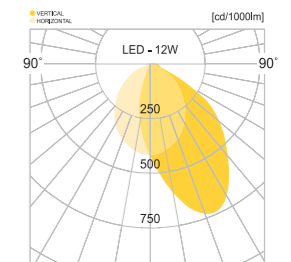

JIOW-118

- ST BODY Galvanized steel plate
- ACRYL Acrylic lamp cover
- SMPS SMPS included
- POWDER PAINT Powder paint

• WEIGHT 2 kg • COLOR   BLACK

MODEL	LAMP	BASE	lm / cd
JIOW-118	LED-12W	PCB	320 lm