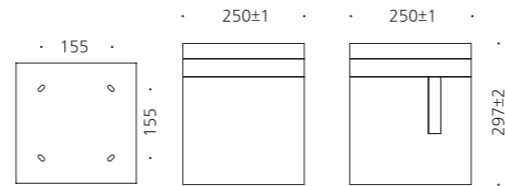

JIOB-152

- **ST BODY** Galvanized steel plate
- **POWDER PAINT** Powder paint
- **ACRYL** Acrylic diffuser
- **SMPS** SMPS included

• WEIGHT **4.5 kg** • COLOR **BLACK**

MODEL	LAMP	BASE	lm / cd
JIOB-152	LED-12W	PCB	480 lm