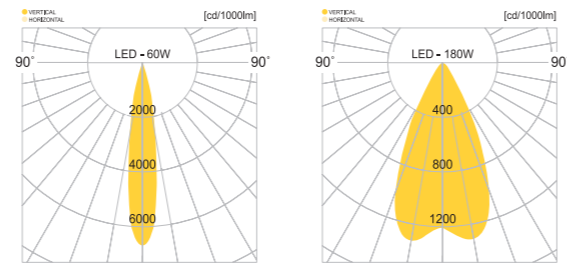

• WEIGHT 5.3 6.3 • COLOR DARK GRAY

MODEL	LAMP	BASE	lm / cd
JIOF-948-1	LED-20W	COB	1500 lm
JIOF-948-2	LED-40W	COB	3000 lm

오산 세교편한세상

부산.개금강펜테리움

JIOF-948

- AL BODY Diecasting
- TEMP GLASS Tempered glass lamp cover
- ANGLE 0°-90° Angle regulation gear
- POWDER PAINT Powder paint
- AL BRACKET Aluminum bracket
- LENS Optical Polycarbonatelens
- SMPS SMPS included