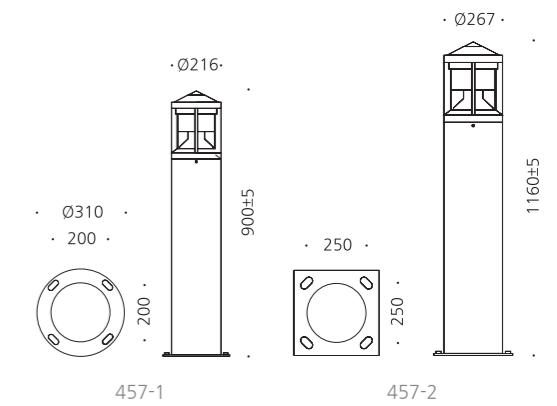

JIOB-443

- AL BODY Aluminum alloy casting
- AL BODY Aluminum extrusion
- AL PLATED Aluminum plated
- ACRYL Acrylic lamp cover
- POWDER PAINT Powder paint

• WEIGHT 2.5 kg 7.5 kg • COLOR BLACK METAL GRAY

MODEL	LAMP	BASE	lm / cd
JIOB-443-1	LED-8W	E-26	104 lm
JIOB-443-2	LED-8W	E-26	104 lm

JIOB-457

- AL BODY Aluminum alloy casting
- ST POLE Galvanized steel pipe
- ACRYL Acrylic lamp cover
- POWDER PAINT Powder paint

• WEIGHT 28 kg 49 kg • COLOR METAL GRAY BLACK

MODEL	LAMP	BASE	lm / cd
JIOB-457	LED-8W	E-26	

고양.아람누리