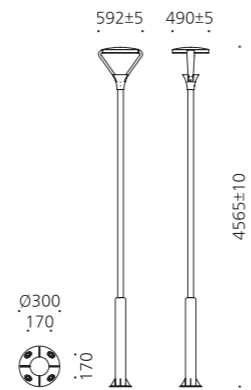

• WEIGHT HEAD 7 kg • COLOR DARK GRAY BLACK

MODEL	LAMP	BASE	lm / cd
JIOP-741	 LED-50W	MODULE-2	5750 lm
	 LED-75W	MODULE-1	8625 lm

고양.삼송e편한세상

JIOP-752

- AL BODY** Aluminum extrusion
- AL POLE** Aluminum extrusion
- POWDER PAINT** Powder paint
- LENS** Optical Silicone lens
- SMPS** SMPS included