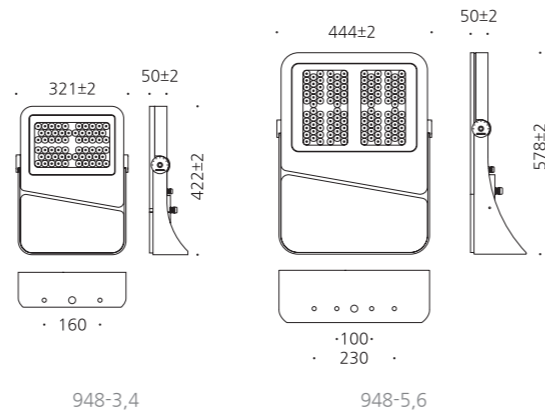

• WEIGHT 5.3 6.3 • COLOR DARK GRAY

MODEL	LAMP	BASE	lm / cd
JIOF-948-1	LED-20W	COB	1500 lm
JIOF-948-2	LED-40W	COB	3000 lm

오산 세교편한세상

부산.개금강펜테리움

JIOF-948

- AL BODY Diecasting
- TEMP GLASS Tempered glass lamp cover
- ANGLE 0°-90° Angle regulation gear
- POWDER PAINT Powder paint
- AL BRACKET Aluminum bracket
- LENS Optical Polycarbonatelens
- SMPS SMPS included