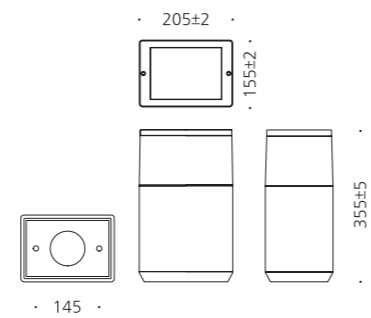

JIOB-935

- AL BODY Aluminum alloy casting
- LENS Optical Polycarbonate lens
- POWDER PAINT Powder paint
- TEMP GLASS Tempered glass lamp cover
- SMPS SMPS included

• WEIGHT 4.5 kg • COLOR METAL GRAY

MODEL	LAMP	BASE	lm / cd
JIOB-935	LED-25W	MODULE-1	2500 lm

JIOB-998

- ST BODY Galvanized steel plate
- POWDER PAINT Powder paint
- ACRYL Acrylic lamp cover
- SMPS SMPS included

• WEIGHT 1.0 kg • COLOR METAL GRAY BLACK

MODEL	LAMP	BASE	lm / cd
JIOB-998	LED-18W x 2	2G11