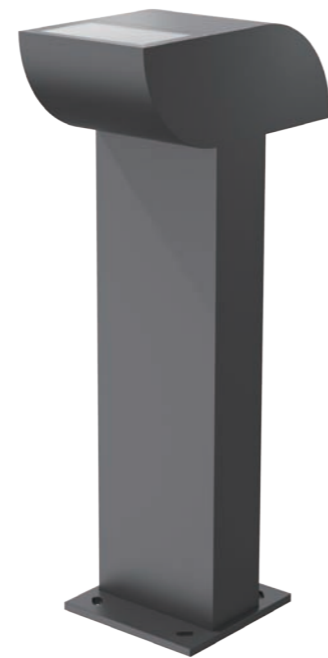

JIOB-306

- **ST BODY** Galvanized steel plate
- **ACRYL** Acrylic lamp cover
- **SMPS** SMPS included
- **POWDER PAINT** Powder paint

• WEIGHT **11 kg** • COLOR **DARK GRAY**

MODEL	LAMP	BASE	lm / cd
JIOB-306	LED-50W	MODULE-1	4000 lm