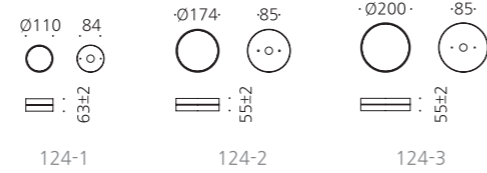

JIOC-124

- AL BODY Aluminum alloy casting
- ACRYL Acrylic lamp cover
- POWDER PAINT Powder paint
- SMPS SMPS included

• WEIGHT 0.6 kg 0.7 kg 0.8 kg • COLOR WHITE

MODEL	LAMP	BASE	lm / cd
JIOC-124-1	LED-6W	PCB	165 lm
JIOC-124-2	LED-15W	PCB	515 lm
JIOC-124-3	LED-24W	PCB	840 lm