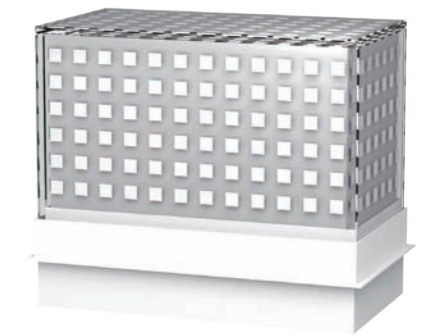

JIOB-992

- TEMP GLASS Tempered glass lamp cover (White coated)
- ACRYL Acrylic diffuser
- STS PLATED Stainless steel plated
- POWDER PAINT Powder paint
- SMPS SMPS included

- WEIGHT 28 kg 49 kg
- COLOR WHITE BLACK

MODEL	LAMP	BASE	lm / cd
JIOB-992-1	LED-9W	PCB	
JIOB-992-2	LED-24W	PCB