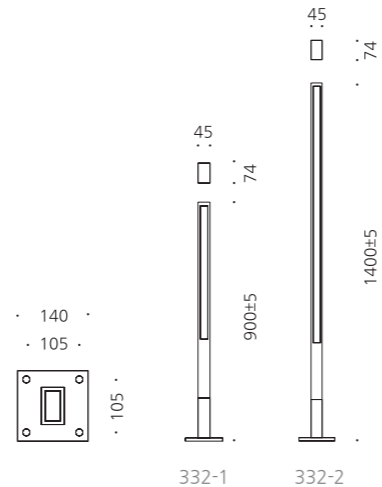

JIOB-332

- ST COVER Steel cover
- WOOD BODY Extruded wood column
- SMPS SMPS included
- TEMP GLASS Tempered glass lamp cover
- ST BODY Galvanized steel plate
- POWDER PAINT Powder paint

• WEIGHT 5 kg • COLOR WOOD

MODEL	LAMP	BASE	lm / cd
JIOB-332-1	LED-7.5W	PCB	75 lm
JIOB-332-2	LED-15W	PCB	150 lm