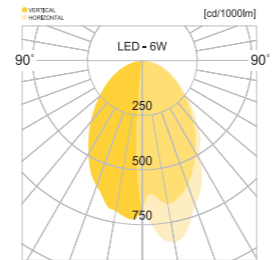

JIOB-301

- **AL BODY** Aluminum alloy casting
- **ACRYL** Acrylic lamp cover
- **SMPS** SMPS included
- **POWDER PAINT** Powder paint

• WEIGHT **3,5 kg** • COLOR **METAL GRAY**

MODEL	LAMP	BASE	lm / cd
JIOB-301	LED-6W	PCB	168 lm

JIOB-404

- **AL BODY** Aluminum extrusion
- **AL COVER** Aluminum alloy casting
- **ACRYL** Acrylic lamp cover
- **SMPS** SMPS included
- **POWDER PAINT** Powder paint

• WEIGHT **4 kg** • COLOR **METAL GRAY**

MODEL	LAMP	BASE	lm / cd
JIOB-404	LED-4W	PCB	112 lm