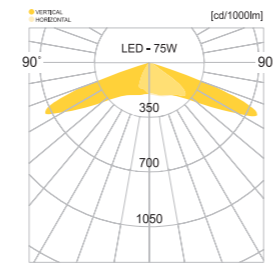

JIOP-760

AL PLATED Aluminum plated   **ST** POLE Galvanized steel pipe

LENS Optical Polycarbonate lens   **POWDER PAINT** Powder paint

SMPS SMPS included

• WEIGHT HEAD **6 kg**   • COLOR **METAL GRAY**

MODEL	LAMP	BASE	lm / cd
JIOP-760	LED-75W	MODULE-1	8625 lm