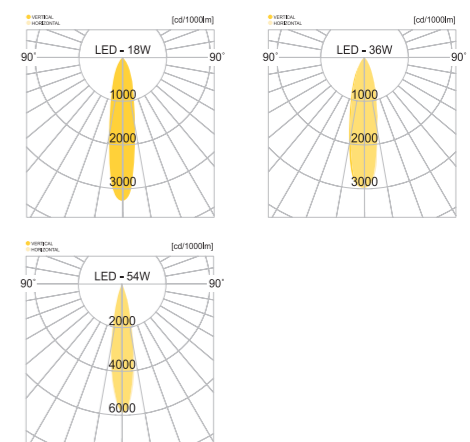

JIOF-944

- AL BODY Aluminum alloy casting
- TEMP GLASS Tempered glass lamp cover
- ANGLE 0°-90° Angle regulation gear
- POWDER PAINT Powder paint
- AL BRACKET Aluminum bracket
- LENS Optical Polycarbonate lens
- RGB Changing color

• WEIGHT 2.5 kg 5 kg 8 kg • COLOR DARK GRAY

MODEL	LAMP	BASE	lm / cd
JIOF-944-1	LED-18W	PCB	1440 lm
JIOF-944-2	LED-36W	PCB	2880 lm
JIOF-944-3	LED-54W	PCB	4320 lm