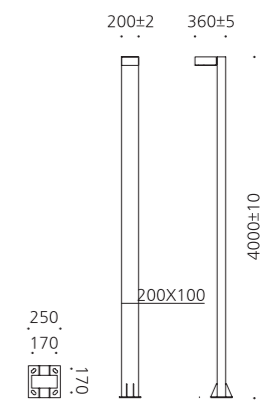

JIOP-505

- AL BODY Aluminum extrusion
- SMPS SMPS included
- AL POLE Aluminum extrusion
- LENS Optical Polycarbonate lens
- POWDER PAINT Powder paint

• WEIGHT • COLOR DARK GRAY

MODEL	LAMP	BASE	lm / cd
JIOP-505	LED-50W	MODULE-1	5750 lm