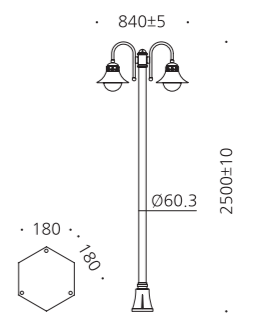

JIOP-480

- **AL BODY** Aluminum alloy casting
- **PC** Polycarbonate lamp cover
- **ST POLE** Galvanized steel pipe
- **POWDER PAINT** Powder paint

• WEIGHT HEAD **5 kg** • COLOR **BLACK**

MODEL	LAMP	BASE	lm / cd
JIOP-480	LED-8Wx3	E-26