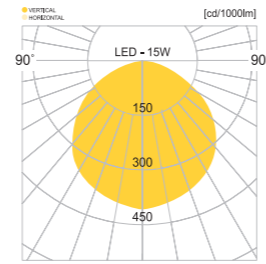

JIOC-124

- AL BODY Aluminum alloy casting
- ACRYL Acrylic lamp cover
- POWDER PAINT Powder paint
- SMPS SMPS included

• WEIGHT 0.6 kg 0.7 kg 0.8 kg • COLOR WHITE

MODEL	LAMP	BASE	lm / cd
JIOC-124-1	LED-6W	PCB	165 lm
JIOC-124-2	LED-15W	PCB	515 lm
JIOC-124-3	LED-24W	PCB	840 lm