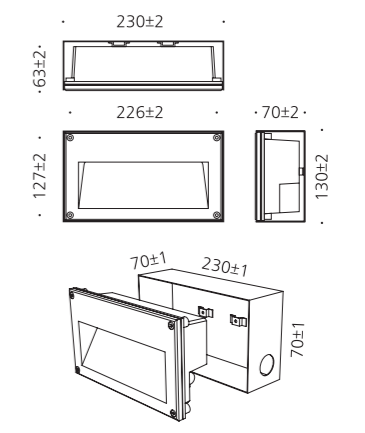

JIOL-163

- AL BODY Aluminum alloy casting
- ACRYL Acrylic lamp cover
- SMPS SMPS included
- POWDER PAINT Powder paint
- STS HOUSING Stainless steel housing

• WEIGHT 1.2 kg • COLOR METAL GRAY BLACK

MODEL	LAMP	BASE	lm / cd
JIOL-163	LED-6W	PCB	246 lm

안국역

※상기 설치 방법은 현장의 시공여건에 따라 달라질 수 있습니다.