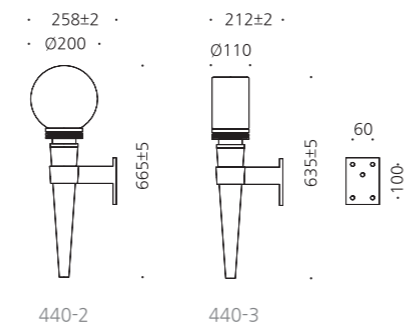

JIOW-440BR

- AL BODY Aluminum alloy casting
- PC Polycarbonate lamp cover (JIOW-440-2BR)
- HARD GLASS Hard glass lamp cover (JIOW-440-3BR)
- POWDER PAINT Powder paint

- WEIGHT 4.4 kg
- COLOR SILVER METAL GRAY

MODEL	LAMP	BASE	lm / cd
JIOW-440	LED-8W	E-26	

JIOW-817BR

- AL BODY Aluminum alloy casting
- ACRYL Acrylic lamp cover
- POWDER PAINT Powder paint

- WEIGHT 1.4 kg
- COLOR SILVER

MODEL	LAMP	BASE	lm / cd
JIOW-817	LED-8W	E-26	240 lm