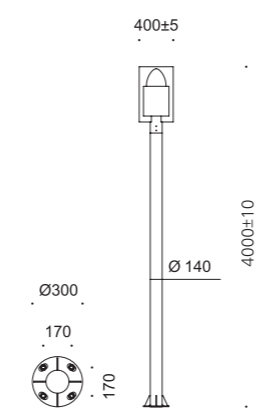

JIOP-557

- AL BODY Aluminum alloy casting
- ST POLE Galvanized steel pipe
- LENS Optical Silicone lens
- POWDER PAINT Powder paint
- SMPS SMPS included

• WEIGHT 1.0 kg • COLOR METAL GRAY SILVER

MODEL	LAMP	BASE	lm / cd
JIOP-557	LED-50W	COB	5500 lm