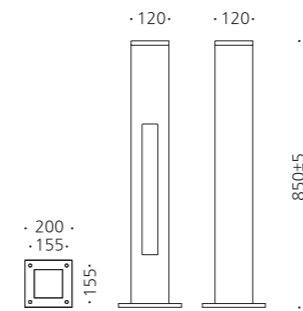

JIOB-476

- AL BODY Aluminum extrusion
- ACRYL Acrylic lamp cover
- AL PLATED Aluminum plated
- POWDER PAINT Powder paint

• WEIGHT 3.5 kg • COLOR METAL GRAY

MODEL	LAMP	BASE	lm / cd
JIOB-476(top)	LED-6W	PCB	
JIOB-476	LED-7W	GU10