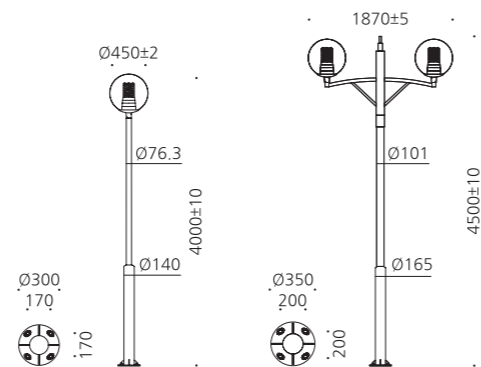

JIOP-535

- AL
  BODY Diecasting
- PC Polycarbonate lamp cover
- ST
  POLE Galvanized steel pipe
- POWDER
  PAINT Powder paint

• WEIGHT HEAD 5
kg • COLOR BLACK

MODEL	LAMP	BASE	lm / cd
JIOP-535	LED-55W	E-39	

JIOP-536

- AL
  BODY Diecasting
- PC Polycarbonate lamp cover
- ST
  POLE Galvanized steel pipe
- POWDER
  PAINT Powder paint

• WEIGHT HEAD 9
kg • COLOR BLACK

MODEL	LAMP	BASE	lm / cd
JIOP-536	LED-60W	E-39