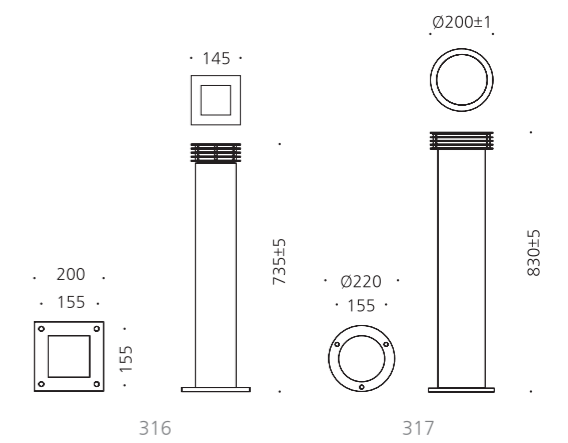

• WEIGHT 9 kg • COLOR BLACK

MODEL	LAMP	BASE	lm / cd
JIOB-329	LED-6W X 2	PCB	336 lm

시흥.e편한세상

JIOB-408

- AL BODY Aluminum extrusion
- HARD GLASS Hard glass lamp cover
- SMPS SMPS included
- POWDER PAINT Powder paint