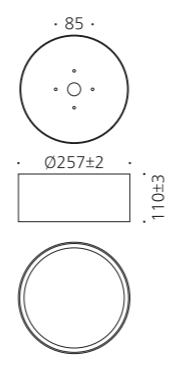

JIOC-1004

- **ST BODY** Galvanized steel plate
- **ACRYL** Acrylic lamp cover
- **POWDER PAINT** Powder paint
- **SMPS** SMPS included

• WEIGHT **3.5 kg** • COLOR **BLACK** **WHITE**

MODEL	LAMP	BASE	lm / cd
JIOC-1004	LED-15W	PCB	525 lm