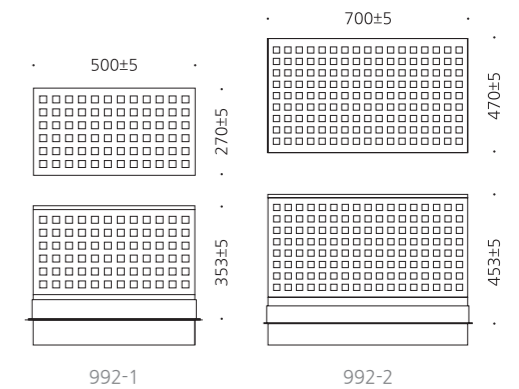

JIOB-992

- TEMP GLASS Tempered glass lamp cover (White coated)
- ACRYL Acrylic diffuser
- STS PLATED Stainless steel plated
- POWDER PAINT Powder paint
- SMPS SMPS included

- WEIGHT 28 kg 49 kg
- COLOR WHITE BLACK

MODEL	LAMP	BASE	lm / cd
JIOB-992-1	LED-9W	PCB	
JIOB-992-2	LED-24W	PCB