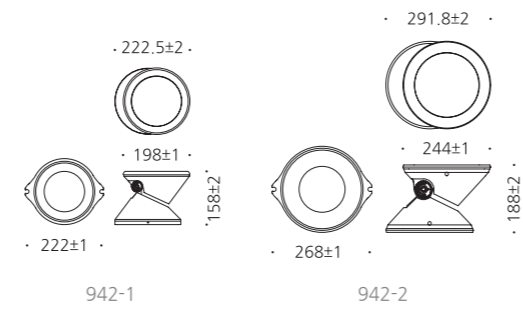

942-1

942-2

JIOF-942

- **AL BODY** Diecasting
- **TEMP GLASS** Tempered glass lamp cover
- **ANGLE REGULATION GEAR** Angle regulation gear
- **POWDER PAINT** Powder paint
- **LENS** Optical Polycarbonatelens

• WEIGHT $\frac{4.5}{kg}$ $\frac{6.2}{kg}$ • COLOR METAL GRAY

MODEL	LAMP	BASE	lm / cd
JIOF-942-1	LED-20W	COB	1500 lm
JIOF-942-2	LED-40W	COB	3000 lm