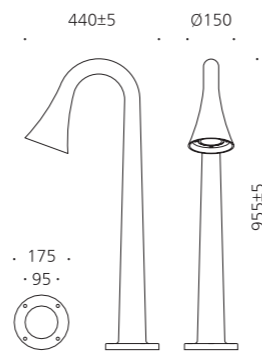

• WEIGHT 3 kg 4 kg • COLOR DARK GRAY

MODEL	LAMP	BASE	lm / cd
JIJOB-312-1	LED-13W	COB	706 lm
JIJOB-312-2	LED-13W	COB	706 lm

제주.강정중흥S클래스

금산.하늘물빛정원

JIOB-491

- AL COVER Aluminum alloy casting
- TEMP GLASS Tempered glass lamp cover
- SMPS SMPS included
- POWDER PAINT Powder paint