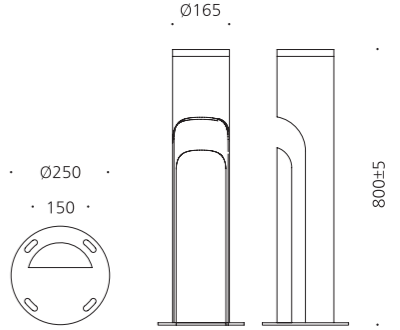

JIOB-414

- **ST BODY** Galvanized steel pipe
- **PC** Polycarbonate lamp cover
- **AL COVER** Aluminum alloy casting
- **SMPS** SMPS included
- **POWDER PAINT** Powder paint

• WEIGHT **12.5 kg** • COLOR **METAL GRAY**

MODEL	LAMP	BASE	lm / cd
JIOB-414	LED-13W	COB	560 lm