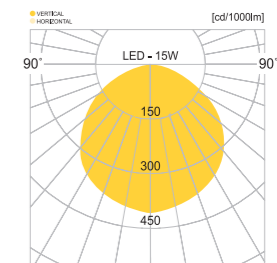

JIOC-126

- AL Aluminum alloy casting
- ACRYL Acrylic lamp cover
- SMPS SMPS included
- POWDER PAINT Powder paint

• WEIGHT 4.5 kg • COLOR SILVER

MODEL	LAMP	BASE	lm / cd
JIOC-126	LED-15W	PCB	525 lm

능곡사택

JIOC-188-5