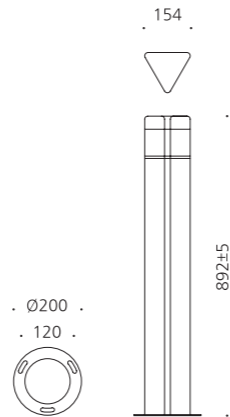

• WEIGHT **4 kg** • COLOR **METAL GRAY**

MODEL	LAMP	BASE	lm / cd
JIOB-404	LED-4W	PCB	112 lm

JIOB-325

- AL BODY Aluminum extrusion
- PC Polycarbonate lamp cover
- AL COVER Aluminum alloy casting
- SMPS SMPS included
- POWDER PAINT Powder paint