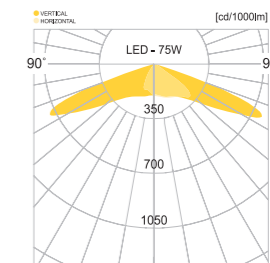

JIOP-573

- ST BODY Galvanized steel plate
- LENS Optical Polycarbonate lens
- ST POLE Galvanized steel pipe
- POWDER PAINT Powder paint
- SMPS SMPS included

- WEIGHT HEAD 4 kg
- COLOR SILVER BLACK

MODEL	LAMP	BASE	lm / cd
JIOP-573	LED-75W	MODULE-1	8625 lm