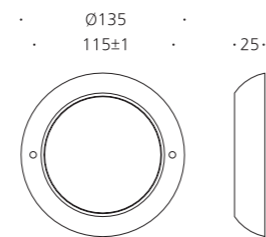

MODEL	LAMP	BASE	lm / cd
JIOW-612 ■	LED-12W	PCB	360 lm

서울.왕십리민자역사

JIOW-128

- AL BODY Aluminum alloy casting
- ACRYL Acrylic diffuser
- POWDER PAINT Powder paint

- WEIGHT 0.6 kg
- COLOR DARK GRAY

MODEL	LAMP	BASE	lm / cd
JIOW-128	LED-6W	PCB	