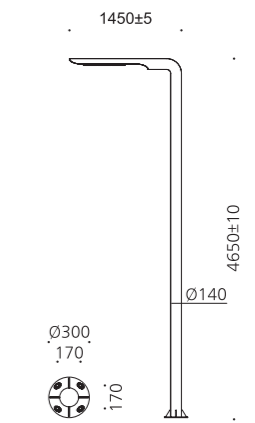

JIOP-534

- **ST POLE** Galvanized steel pipe
- **POWDER PAINT** Powder paint
- **LENS** Optical Polycarbonate lens
- **SMPS** SMPS included

• WEIGHT • COLOR DARK GRAY BLACK

MODEL	LAMP	BASE	lm / cd
JIOP-534	LED-75W	MODULE-2	8625 lm