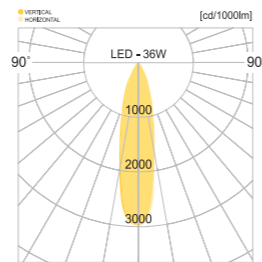

JIOF-976

- AL BODY Aluminum extrusion
- AL PLATED Aluminum plated
- RGB Changing color
- ACRYL Acrylic lamp cover
- LENS Optical Polycarbonate lens
- 0~90° Angle regulation gear
- POWDER PAINT Powder paint

• WEIGHT 1.2 kg • COLOR BLACK DARK GRAY

MODEL	LAMP	BASE	lm / cd
JIOF-976	LED-36W	PCB	2520 lm

JIOF-914

- AL BODY Aluminum extrusion
- AL PLATED Aluminum plated
- RGB Changing color
- PC Polycarbonate diffuser
- POWDER PAINT Powder paint
- SILICON COVER Silicon cap side cover

• WEIGHT 1.3 kg • COLOR SILVER

MODEL	LAMP	BASE	lm / cd
JIOF-914	LED-15W	PCB	450 lm