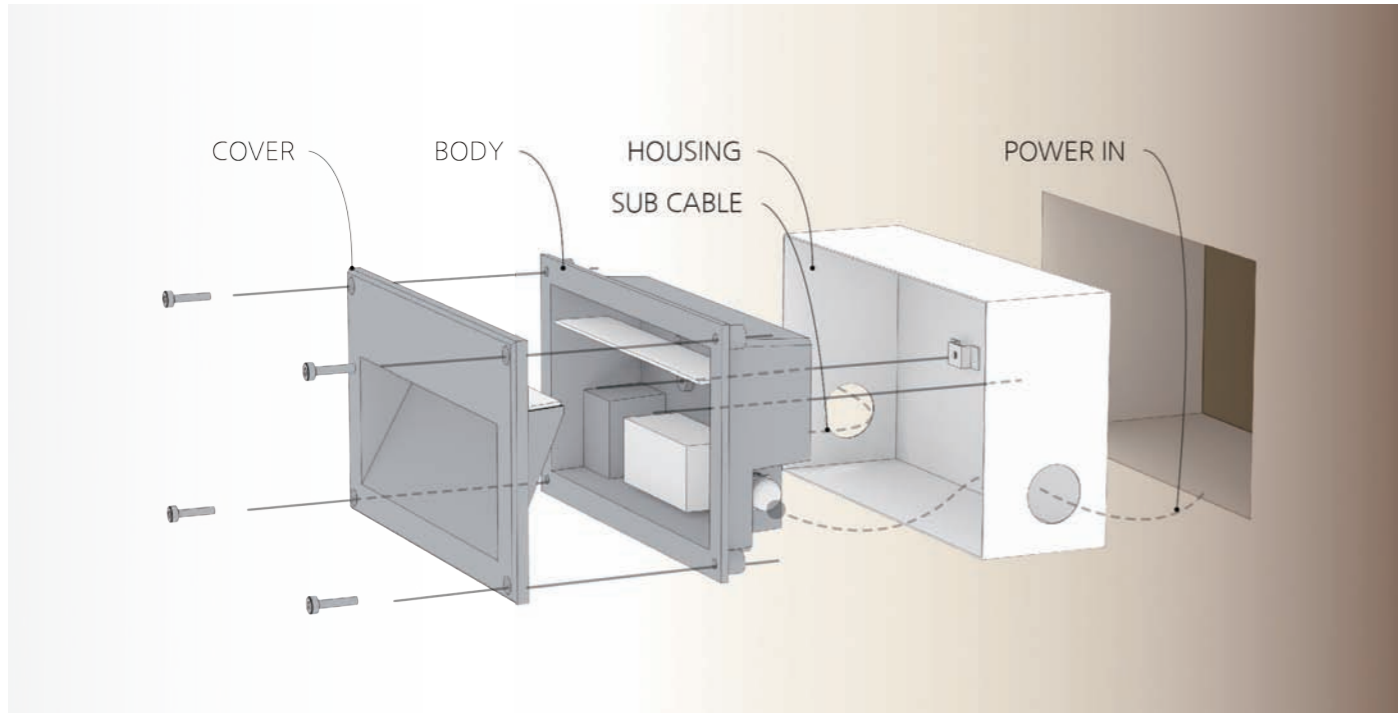

JIOL-163

- AL BODY Aluminum alloy casting
- ACRYL Acrylic lamp cover
- SMPS SMPS included
- POWDER PAINT Powder paint
- STS HOUSING Stainless steel housing

• WEIGHT 1.2 kg • COLOR METAL GRAY BLACK

MODEL	LAMP	BASE	lm / cd
JIOL-163	LED-6W	PCB	246 lm

안국역

※상기 설치 방법은 현장의 시공여건에 따라 달라질 수 있습니다.