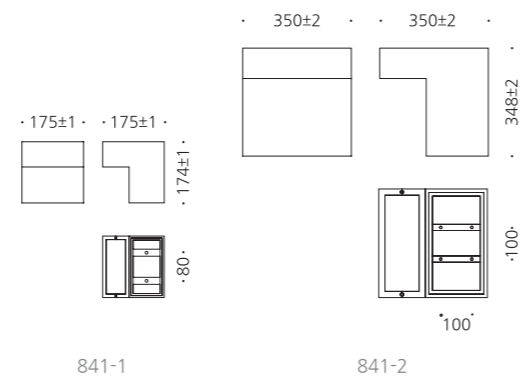

홍천.블루마운틴CC