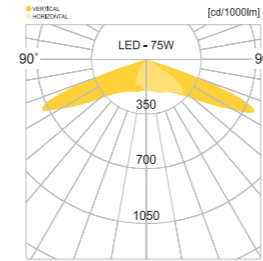

JIOP-567

- ST BODY Galvanized steel plate
- ST POLE Galvanized steel pipe
- LENS Optical Polycarbonate lens
- POWDER PAINT Powder paint
- SMPS SMPS included

- WEIGHT 8 kg
- COLOR METAL GRAY SILVER

MODEL	LAMP	BASE	lm / cd
JIOP-567	LED-75W	MODULE-1	8625 lm