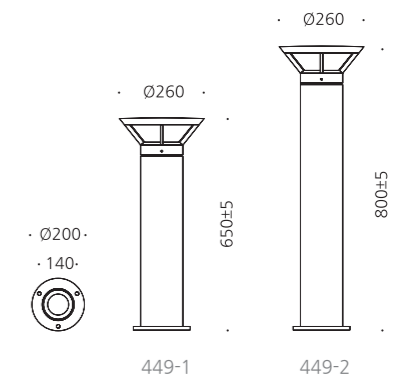

JIOB-440

- AL BODY Aluminum alloy casting
- PC Polycarbonate lamp cover (JIOB-440-2)
- POWDER PAINT Powder paint
- TEMP GLASS Tempered glass lamp cover (JIOB-440-1)
- HARD GLASS Hard glass lamp cover (JIOB-440-3)

• WEIGHT 6.5 kg • COLOR SILVER METAL GRAY

MODEL	LAMP	BASE	lm / cd
JIOB-440-1	LED-7W	GU10	
JIOB-440-2,3	LED-8W	E-26	

JIOB-449

- AL BODY Aluminum alloy casting
- ACRYL Acrylic lamp cover
- AL BODY Aluminum extrusion
- POWDER PAINT Powder paint

• WEIGHT 8 kg • COLOR BLACK METAL GRAY

MODEL	LAMP	BASE	lm / cd
JIOB-449	LED-8W	E-26	160 lm

세종시, 국립도서관