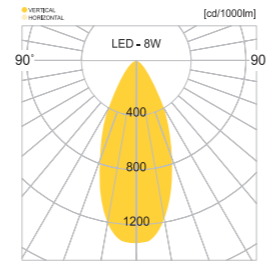

JIOF-915

- AL BODY Diecasting
- TEMP GLASS Tempered glass lamp cover
- ANGLE REGULATION GEAR Angle regulation gear
- POWDER PAINT Powder paint
- AL BRACKET Aluminum bracket
- LENS Optical Polycarbonate lens
- SMPS SMPS included

• WEIGHT 2.5 kg • COLOR DARK GRAY

MODEL	LAMP	BASE	lm / cd
JIOF-915	LED-6W	PCB	480 lm

JIOF-172

- AL BODY Aluminum extrusion
- TEMP GLASS Tempered glass lamp cover
- ANGLE REGULATION GEAR Angle regulation gear
- POWDER PAINT Powder paint
- AL BRACKET Aluminum bracket

• WEIGHT 1.2 kg • COLOR SILVER

MODEL	LAMP	BASE	lm / cd
JIOF-172	LED PAR20-8W	E-26	474 lm